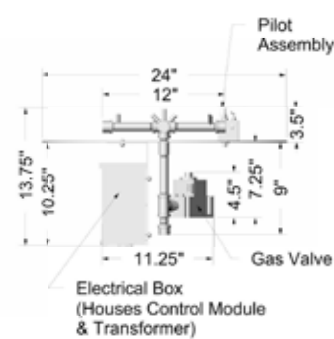

120K BTU CROSSFIRE™ ORIGINAL BRASS BURNER KITS

Top View

Circular Plate

Square Plate

Side View

Original Brass Burner

3VIK Ignition

24VIK-SC Standard Ignition