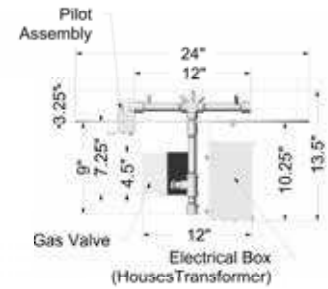

120K BTU CROSSFIRE™ ORIGINAL BRASS BURNER KITS

Top View

Circular Plate

Square Plate

Side View

Original Brass Burner

3VIK Ignition

24VIK-SC Standard Ignition