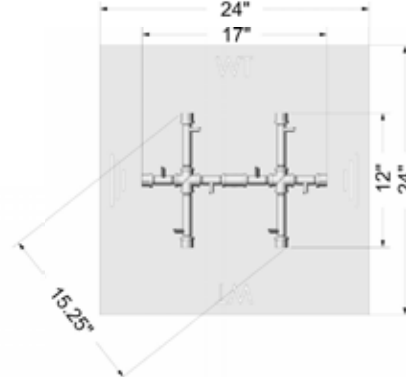

120K BTU CROSSFIRE™ ORIGINAL BRASS BURNER KITS

Top View

Circular Plate

Square Plate

Side View

Original Brass Burner

3VIK Ignition

24VIK-SC Standard Ignition