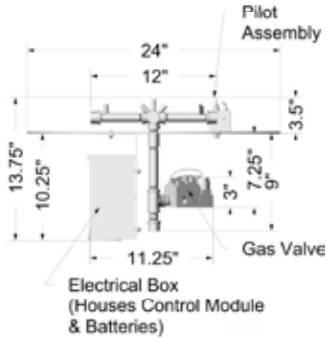

120K BTU CROSSFIRE™ ORIGINAL BRASS BURNER KITS

Top View

Circular Plate

Square Plate

Side View

Original Brass Burner

3VIK Ignition

24VIK-SC Standard Ignition