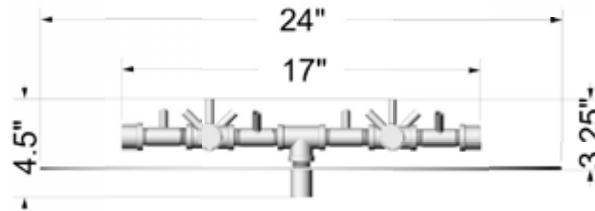

120K BTU CROSSFIRE™ ORIGINAL BRASS BURNER KITS

Top View

Circular Plate

Square Plate

Side View

Original Brass Burner

3VIK Ignition

24VIK-SC Standard Ignition