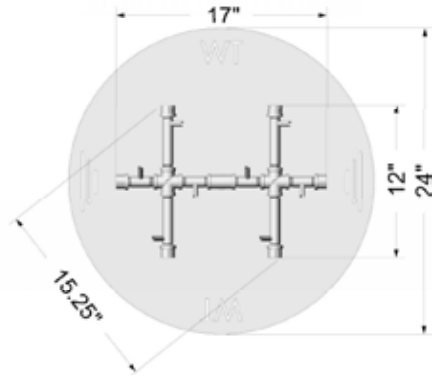

120K BTU CROSSFIRE™ ORIGINAL BRASS BURNER KITS

Top View

Circular Plate

Square Plate

Side View

Original Brass Burner

3VIK Ignition

24VIK-SC Standard Ignition