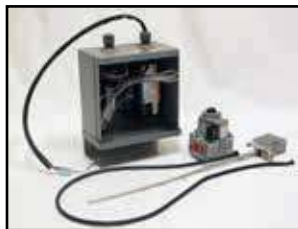

180K BTU CROSSFIRE™ ORIGINAL BRASS BURNER KITS

Top View

Circular Plate

Square Plate

Side View

Original Brass Burner

24VIK-SC Standard Ignition

24VIK-SC Premium Ignition

3/4" Flex Line Kit

24VIK-SC Standard

24VIK-SC Premium