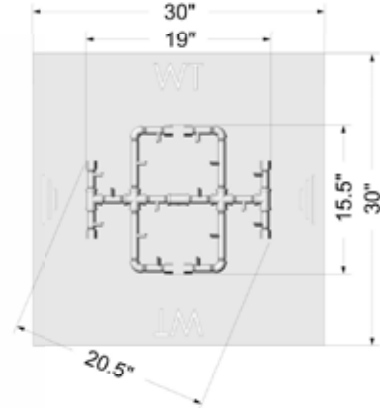

180K BTU CROSSFIRE™ ORIGINAL BRASS BURNER KITS

Top View

Circular Plate

Square Plate

Side View

Original Brass Burner

24VIK-SC Standard Ignition

24VIK-SC Premium Ignition

3/4" Flex Line Kit

24VIK-SC Standard

24VIK-SC Premium