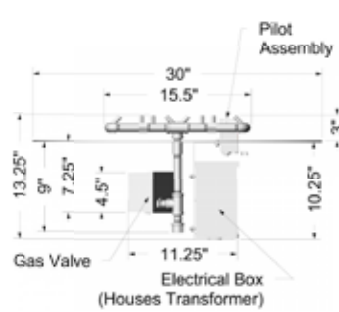

180K BTU CROSSFIRE™ ORIGINAL BRASS BURNER KITS

Top View

Circular Plate

Square Plate

Side View

Original Brass Burner

24VIK-SC Standard Ignition

24VIK-SC Premium Ignition

3/4" Flex Line Kit

24VIK-SC Standard

24VIK-SC Premium