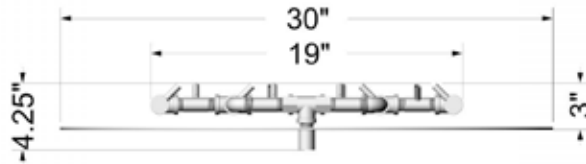

180K BTU CROSSFIRE™ ORIGINAL BRASS BURNER KITS

Top View

Circular Plate

Square Plate

Side View

Original Brass Burner

24VIK-SC Standard Ignition

24VIK-SC Premium Ignition