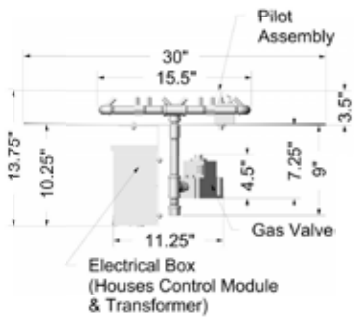

180K BTU CROSSFIRE™ ORIGINAL BRASS BURNER KITS

Top View

Circular Plate

Square Plate

Side View

Original Brass Burner

24VIK-SC Standard Ignition

24VIK-SC Premium Ignition

3/4" Flex Line Kit

24VIK-SC Standard

24VIK-SC Premium