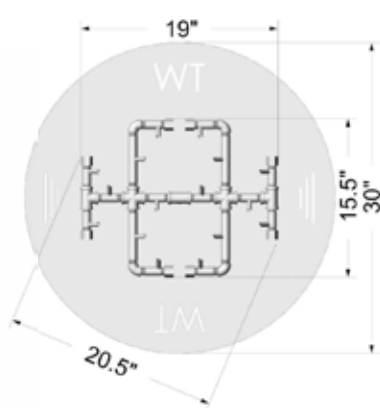

180K BTU CROSSFIRE™ ORIGINAL BRASS BURNER KITS

Top View

Circular Plate

Square Plate

Side View

Original Brass Burner

24VIK-SC Standard Ignition

24VIK-SC Premium Ignition

3/4" Flex Line Kit

24VIK-SC Standard

24VIK-SC Premium