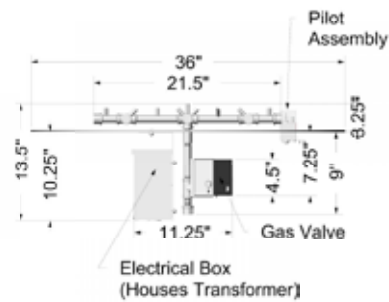

250K BTU CROSSFIRE™ ORIGINAL BRASS BURNER KITS

Top View

Circular Plate

Square Plate

Side View

Original Brass Burner

24VIK-HC Standard Ignition

24VIK-SC Premium Ignition