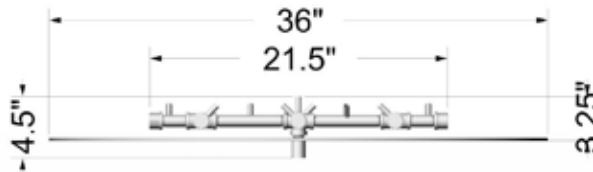

250K BTU CROSSFIRE™ ORIGINAL BRASS BURNER KITS

Top View

Circular Plate

Square Plate

Side View

Original Brass Burner

24VIK-HC Standard Ignition

24VIK-SC Premium Ignition