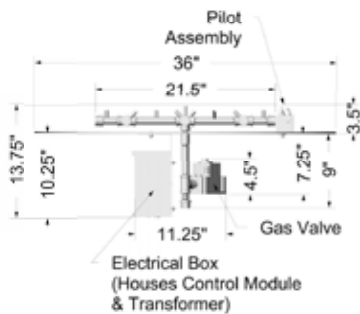

250K BTU CROSSFIRE™ ORIGINAL BRASS BURNER KITS

Top View

Circular Plate

Square Plate

Side View

Original Brass Burner

24VIK-HC Standard Ignition

24VIK-SC Premium Ignition