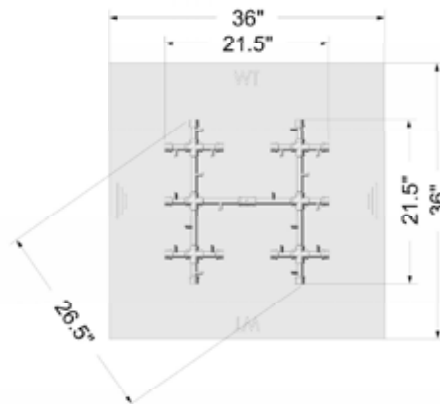

Square Plate