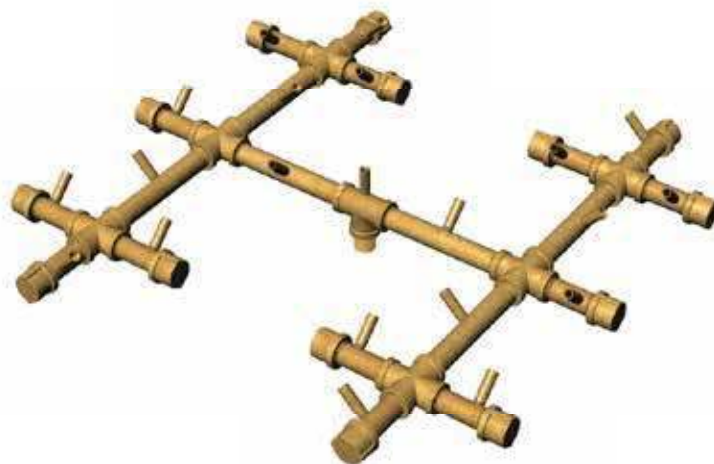

250K BTU CROSSFIRE™ ORIGINAL BRASS BURNER KITS

Available Options:

Natural Gas

Liquid Propane

36" Circular Plate

36" Square Plate

3/4" Dual Flex Line Kit

Standard Ignition System

Premium Ignition System

Natural Gas Part Number	Liquid Propane Part Number	Description
Match Lit Systems		
CFB250 NG	CFB250 LP	250K BTU CROSSFIRE™ Original Brass Burner
CFB250 NG -DFLKV34	CFB250 LP -DFLKV34	250K BTU CROSSFIRE™ Original Brass Burner + 3/4" Dual Flex Line Kit
CFB250 NG -ALPL36C	CFB250 LP -ALPL36C	250K BTU CROSSFIRE™ Original Brass Burner + 36" Circular Aluminum Plate
CFB250 NG -ALPL36S	CFB250 LP -ALPL36S	250K BTU CROSSFIRE™ Original Brass Burner + 36" Square Aluminum Plate
CFB250 NG -ALPL36C-DFLKV34	CFB250 LP -ALPL36C-DFLKV34	250K BTU CROSSFIRE™ Original Brass Burner + 36" Circular Aluminum Plate + 3/4" Dual Flex Line Kit
CFB250 NG -ALPL36S-DFLKV34	CFB250 LP -ALPL36S-DFLKV34	250K BTU CROSSFIRE™ Original Brass Burner + 36" Square Aluminum Plate + 3/4" Dual Flex Line Kit
Electronic Ignition Systems		
CFB250 NG -24VIK-HC	CFB250 LP -24VIK-HC	250K BTU CROSSFIRE™ Original Brass Burner + 24VIK-HC
CFB250 NG -24VIK-HC-DFLKV34	CFB250 LP -24VIK-HC-DFLKV34	250K BTU CROSSFIRE™ Original Brass Burner + 24VIK-HC + 3/4" Dual Flex Line Kit
CFB250 NG -ALPL36C-24VIK-HC	CFB250 LP -ALPL36C-24VIK-HC	250K BTU CROSSFIRE™ Original Brass Burner + 36" Circular Aluminum Plate + 24VIK-HC
CFB250 NG -ALPL36S-24VIK-HC	CFB250 LP -ALPL36S-24VIK-HC	250K BTU CROSSFIRE™ Original Brass Burner + 36" Square Aluminum Plate + 24VIK-HC
CFB250 NG -ALPL36C-24VIK-HC-DFLKV34	CFB250 LP -ALPL36C-24VIK-HC-DFLKV34	250K BTU CROSSFIRE™ Original Brass Burner + 36" Circular Aluminum Plate + 24VIK-HC + 3/4" Dual Flex Line Kit
CFB250 NG -ALPL36S-24VIK-HC-DFLKV34	CFB250 LP -ALPL36S-24VIK-HC-DFLKV34	250K BTU CROSSFIRE™ Original Brass Burner + 36" Square Aluminum Plate + 24VIK-HC + 3/4" Dual Flex Line Kit