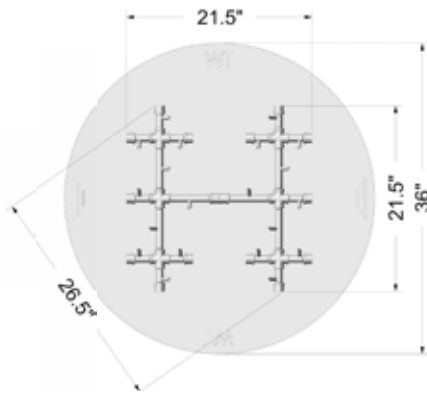

250K BTU CROSSFIRE™ ORIGINAL BRASS BURNER KITS

Top View

Circular Plate