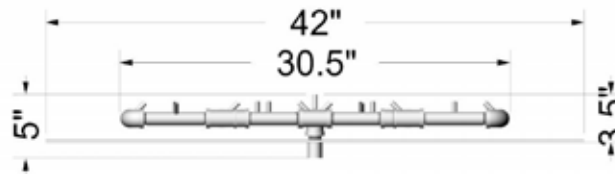

300K BTU CROSSFIRE™ ORIGINAL BRASS BURNER KITS

Top View

Circular Plate

Square Plate

Side View

Original Brass Burner

24VIK-HC Standard Ignition

24VIK-HC Premium Ignition

3/4" Dual Flex Line Kit

24VIK-HC Standard

24VIK-HC Premium