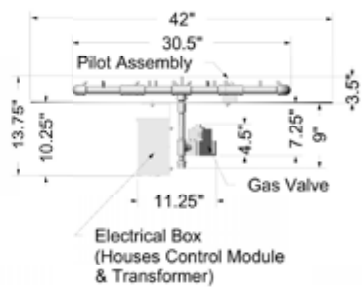

300K BTU CROSSFIRE™ ORIGINAL BRASS BURNER KITS

Top View

Circular Plate

Square Plate

Side View

Original Brass Burner

24VIK-HC Standard Ignition

24VIK-HC Premium Ignition

3/4" Dual Flex Line Kit

24VIK-HC Standard

24VIK-HC Premium