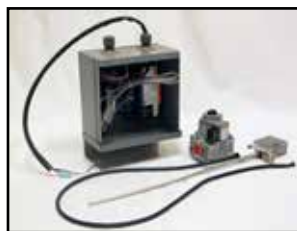

300K BTU CROSSFIRE™ ORIGINAL BRASS BURNER KITS

Top View

Circular Plate

Square Plate

Side View

Original Brass Burner

24VIK-HC Standard Ignition

24VIK-HC Premium Ignition

3/4" Dual Flex Line Kit

24VIK-HC Standard

24VIK-HC Premium