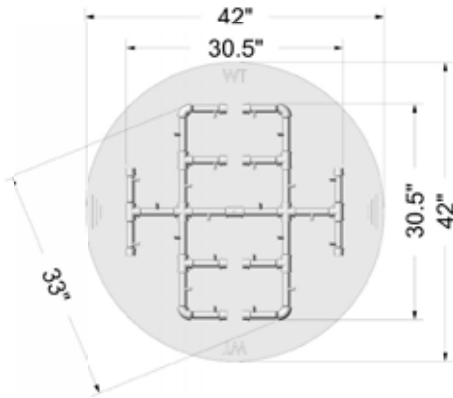

300K BTU CROSSFIRE™ ORIGINAL BRASS BURNER KITS

Top View

Circular Plate

Square Plate

Side View

Original Brass Burner

24VIK-HC Standard Ignition

24VIK-HC Premium Ignition

3/4" Dual Flex Line Kit

24VIK-HC Standard

24VIK-HC Premium