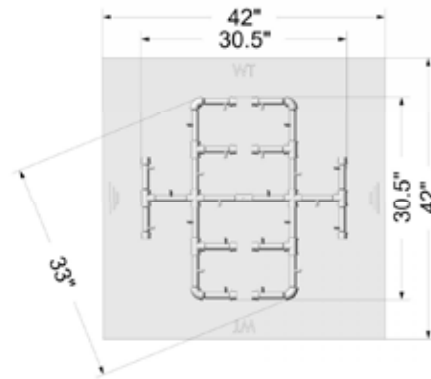

300K BTU CROSSFIRE™ ORIGINAL BRASS BURNER KITS

Top View

Circular Plate

Square Plate

Side View

Original Brass Burner

24VIK-HC Standard Ignition

24VIK-HC Premium Ignition

3/4" Dual Flex Line Kit

24VIK-HC Standard

24VIK-HC Premium