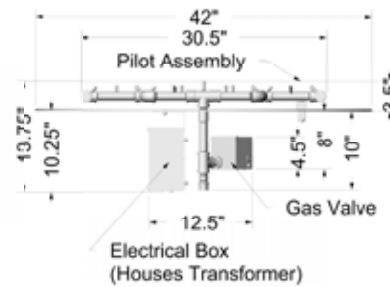

300K BTU CROSSFIRE™ ORIGINAL BRASS BURNER KITS

Top View

Circular Plate

Square Plate

Side View

Original Brass Burner

24VIK-HC Standard Ignition

24VIK-HC Premium Ignition

3/4" Dual Flex Line Kit

24VIK-HC Standard

24VIK-HC Premium