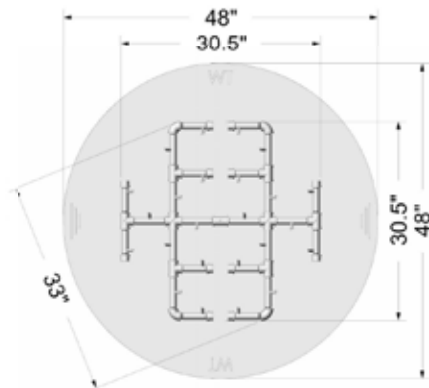

350K BTU CROSSFIRE™ ORIGINAL BRASS BURNER KITS

Top View

Circular Plate