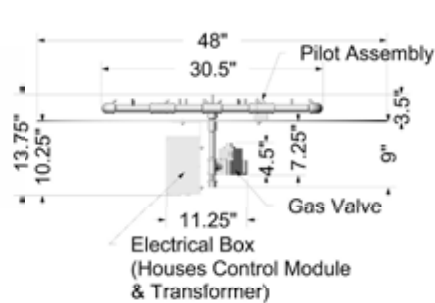

350K BTU CROSSFIRE™ ORIGINAL BRASS BURNER KITS

Top View

Circular Plate

Square Plate

Side View

Original Brass Burner

24VIK-HC Standard Ignition

24VIK-HC Premium Ignition