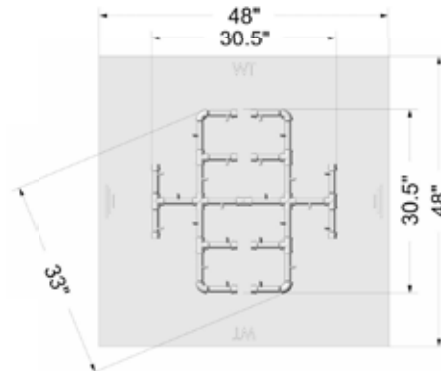

Square Plate

Side View