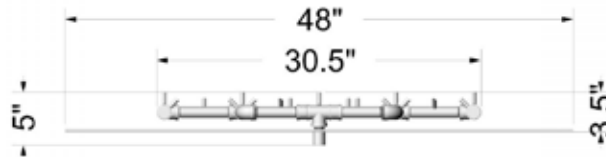

350K BTU CROSSFIRE™ ORIGINAL BRASS BURNER KITS

Top View

Circular Plate

Square Plate

Side View

Original Brass Burner

24VIK-HC Standard Ignition

24VIK-HC Premium Ignition