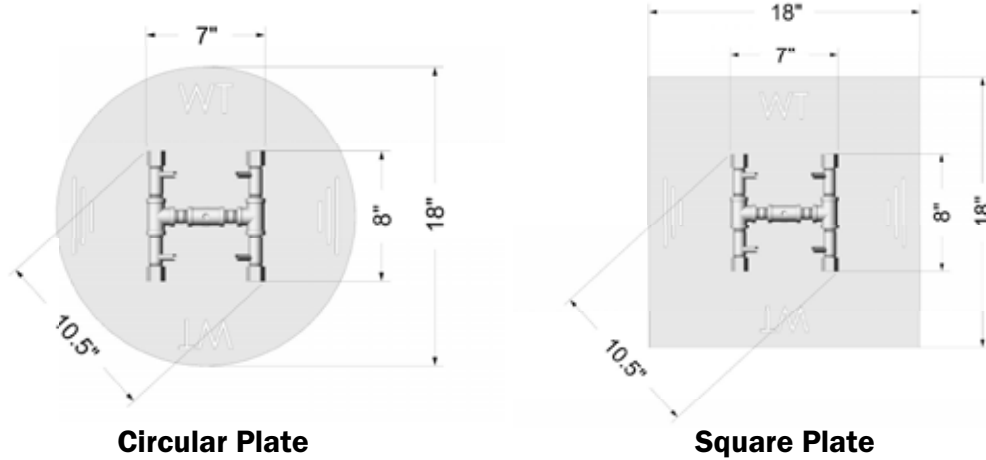

60K BTU CROSSFIRE™ ORIGINAL BRASS BURNER KITS

Top View

Side View

Original Brass Burner

3VIK Ignition

24VIK-SC Standard Ignition

24VIK-SC Premium Ignition

1/2" Flex Line Kit