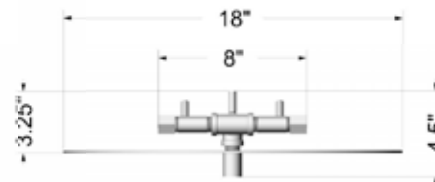

60K BTU CROSSFIRE™ ORIGINAL BRASS BURNER KITS

Top View

Side View

Original Brass Burner

3VIK Ignition

24VIK-SC Standard Ignition

24VIK-SC Premium Ignition

1/2" Flex Line Kit