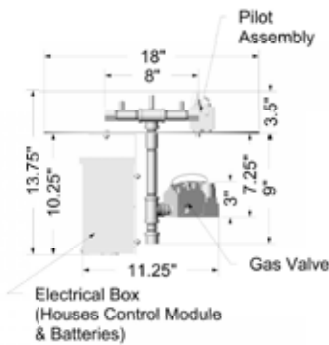

60K BTU CROSSFIRE™ ORIGINAL BRASS BURNER KITS

Top View

Side View

Original Brass Burner

3VIK Ignition

24VIK-SC Standard Ignition

24VIK-SC Premium Ignition

1/2" Flex Line Kit