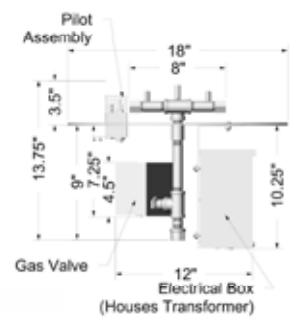

60K BTU CROSSFIRE™ ORIGINAL BRASS BURNER KITS

Top View

Side View

Original Brass Burner

3VIK Ignition

24VIK-SC Standard Ignition

24VIK-SC Premium Ignition

1/2" Flex Line Kit