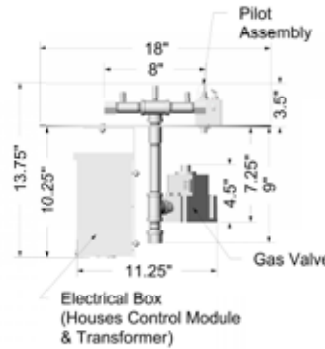

60K BTU CROSSFIRE™ ORIGINAL BRASS BURNER KITS

Top View

Side View

Original Brass Burner

3VIK Ignition

24VIK-SC Standard Ignition

24VIK-SC Premium Ignition

1/2" Flex Line Kit