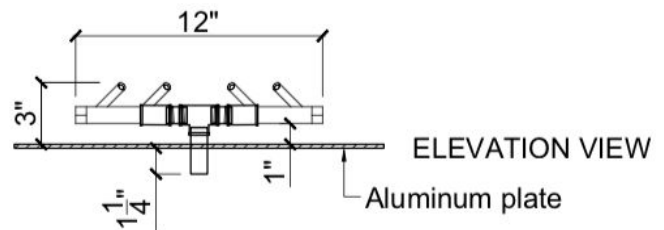

CFBO140 Octagonal CROSSFIRE™ Brass Burner

Push
Button

Standard
24 Volt

Premium
24 Volt