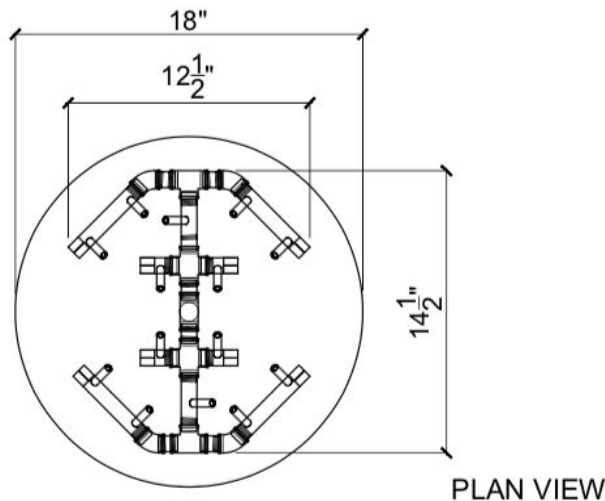

CFBO140 Octagonal CROSSFIRE™ Brass Burner

Push
Button

Standard
24 Volt

Premium
24 Volt