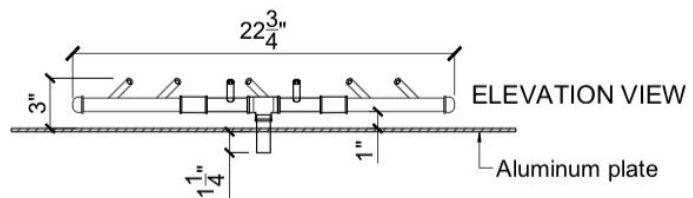

CFBO280 Octagonal CROSSFIRE™ Brass Burner

Push Button

Standard 24 Volt

Premium 24 Volt