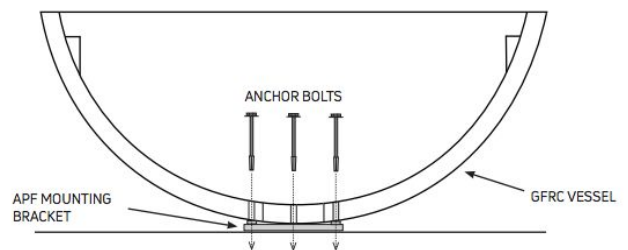

NOTE: Drainage **MUST** be provided in the bottom of each bowl.