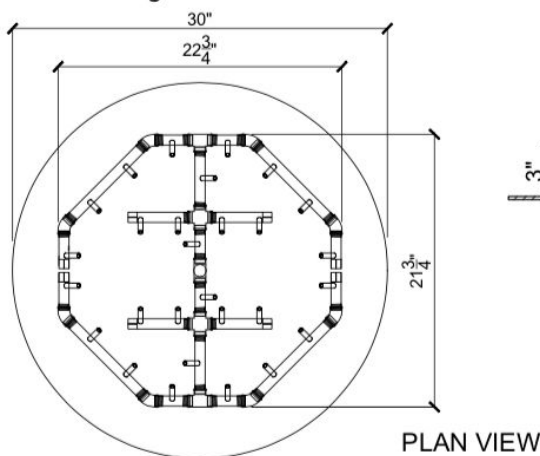

CFBO280 Octagonal CROSSFIRE™ Brass Burner

Push Button

Standard 24 Volt

Premium 24 Volt