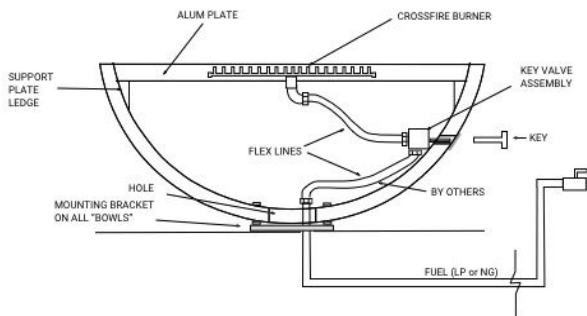

48" Geo Round Fire Table

DIMENSIONS

Diameter:	48"
Height:	15"
Base:	15.75"
Support Plate:	33.5"
Weight:	225 lb.

The geometrically influenced Geo Round Fire Table highlight detailed and precise angles to create a modern contemporary centerpiece. This fire table features an 7" smooth table top surface.

NOTE: Drainage **MUST** be provided in the bottom of each bowl.

CFBO280 Octagonal CROSSFIRE™ Brass Burner

Push Button

Standard 24 Volt

Premium 24 Volt