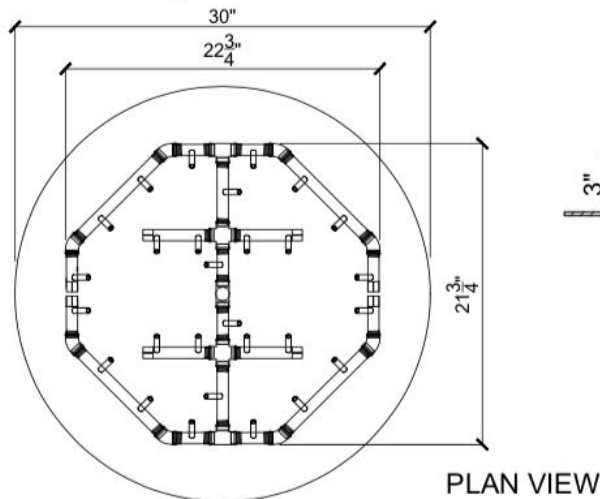

CFBO280 Octagonal CROSSFIRE™ Brass Burner

Push
Button

Standard
24 Volt

Premium
24 Volt