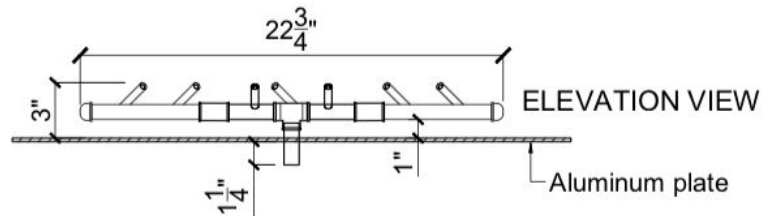

CFBO280 Octagonal CROSSFIRE™ Brass Burner

Push
Button

Standard
24 Volt

Premium
24 Volt