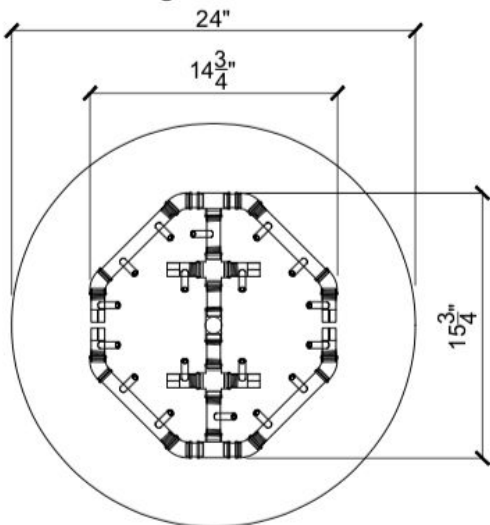

CFBO180 Octagonal CROSSFIRE™ Brass Burner

PLAN VIEW