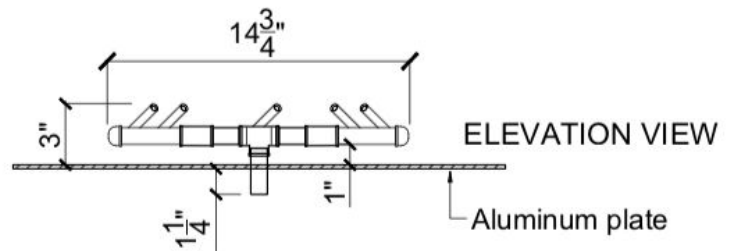

ELEVATION VIEW

Aluminum plate

Push
Button

Standard
24 Volt

Premium
24 Volt