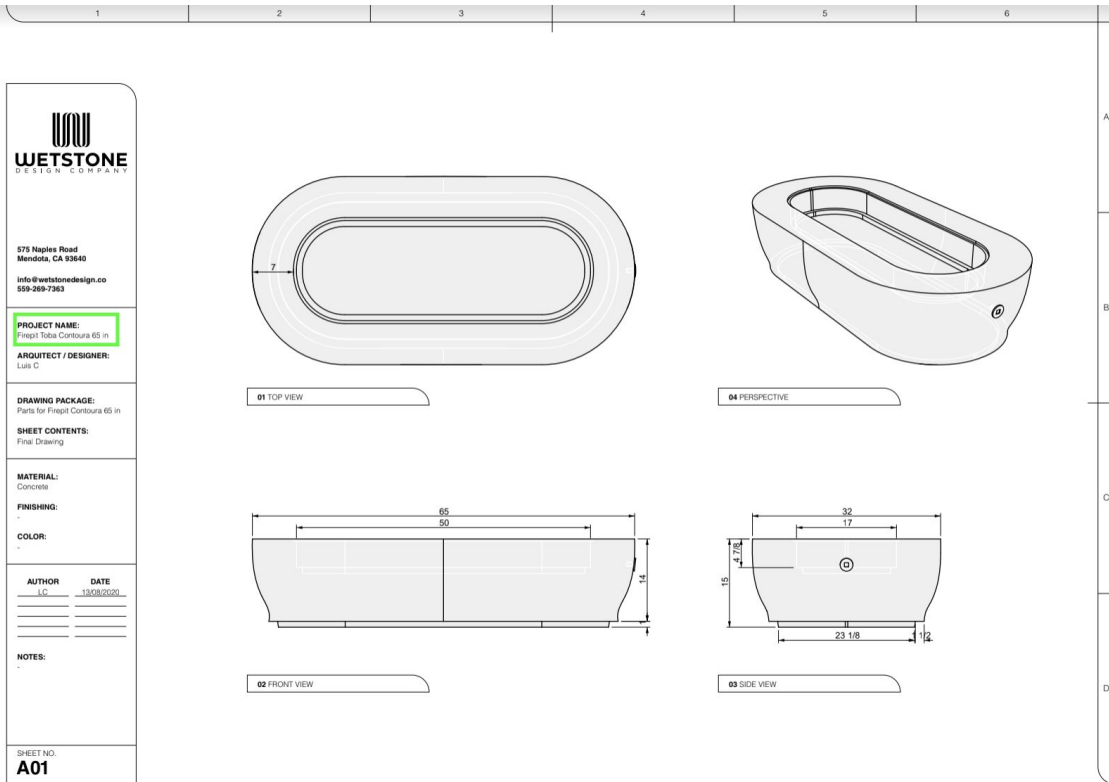

# Contura Fire Table - Specs

575 Naples Road  
Mendota, CA 93640  
info@wetstonedesign.co  
559-269-7363

**PROJECT NAME:**  
Firepit Toba Contoura 85 in

**ARCHITECT / DESIGNER:**  
Luis C

**DRAWING PACKAGE:**  
Parts for Firepit Contoura 85 in

**SHEET CONTENTS:**  
Final Drawing

**MATERIAL:**  
Concrete

**FINISHING:**  
-

**COLOR:**  
-

**AUTHOR**    **DATE**  
LC        13/08/2020

**NOTES:**

SHEET NO.  
**A01**

01 TOP VIEW

04 PERSPECTIVE

02 FRONT VIEW

03 SIDE VIEW

575 Naples Road  
Mendota, CA 93640  
info@wetstonedesign.co  
559-269-7363

**PROJECT NAME:**  
Firepit Toba Contoura 75 in

**ARCHITECT / DESIGNER:**  
Luis C

**DRAWING PACKAGE:**  
Parts for Firepit Contoura 75 in