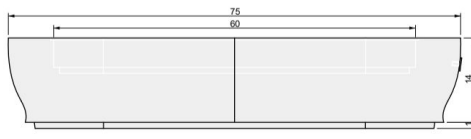

02 FRONT VIEW