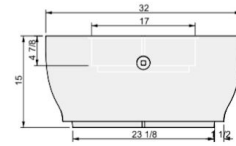

03 SIDE VIEW

1 2 3 4 5 6

A
B
C
D