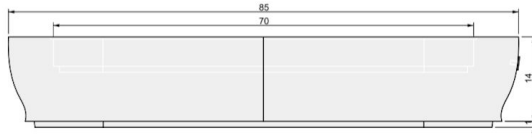

02 FRONT VIEW