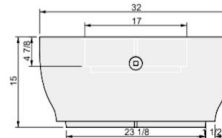

03 SIDE VIEW

PROJECT NAME:
Firepit Toba Contoura 75 in

ARCHITECT / DESIGNER:
Luis C

SHEET CONTENTS:
Final Drawing

MATERIAL:
Concrete

FINISHING:
-

COLOR:
-

AUTHOR   **DATE**
LC   13/08/2020

NOTES:

SHEET NO.
A01