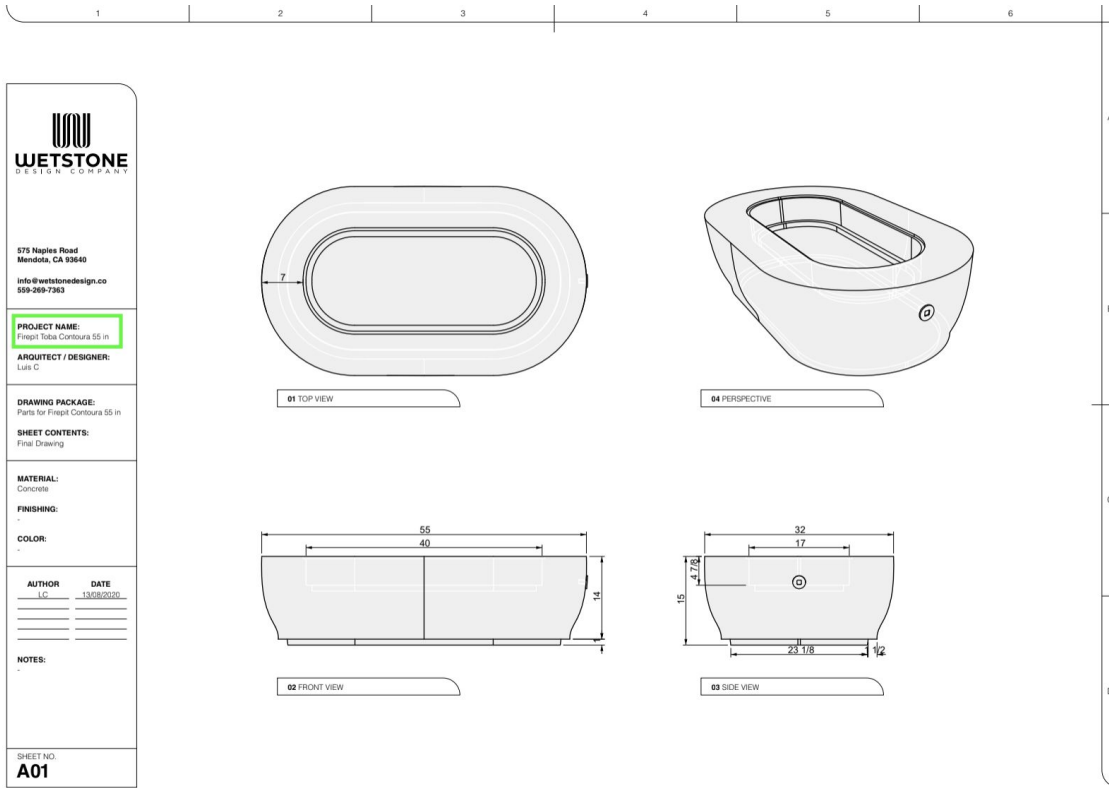

# Contura Fire Table - Specs

575 Naples Road  
Mendota, CA 93640  
info@wetstonedesign.co  
559-269-7363

**PROJECT NAME:**  
Firepit Toba Contoura 85 in

**ARCHITECT / DESIGNER:**  
Luis C

**DRAWING PACKAGE:**  
Parts for Firepit Contoura 85 in

**SHEET CONTENTS:**  
Final Drawing

**MATERIAL:**  
Concrete

**FINISHING:**  
-

**COLOR:**  
-

**AUTHOR**    **DATE**  
LC        13/08/2020

**NOTES:**

SHEET NO.  
**A01**

01 TOP VIEW

04 PERSPECTIVE

02 FRONT VIEW

03 SIDE VIEW

575 Naples Road  
Mendota, CA 93640  
info@wetstonedesign.co  
559-269-7363

**PROJECT NAME:**  
Firepit Toba Contoura 75 in

**ARCHITECT / DESIGNER:**  
Luis C

**DRAWING PACKAGE:**  
Parts for Firepit Contoura 75 in