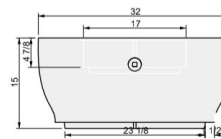

03 SIDE VIEW