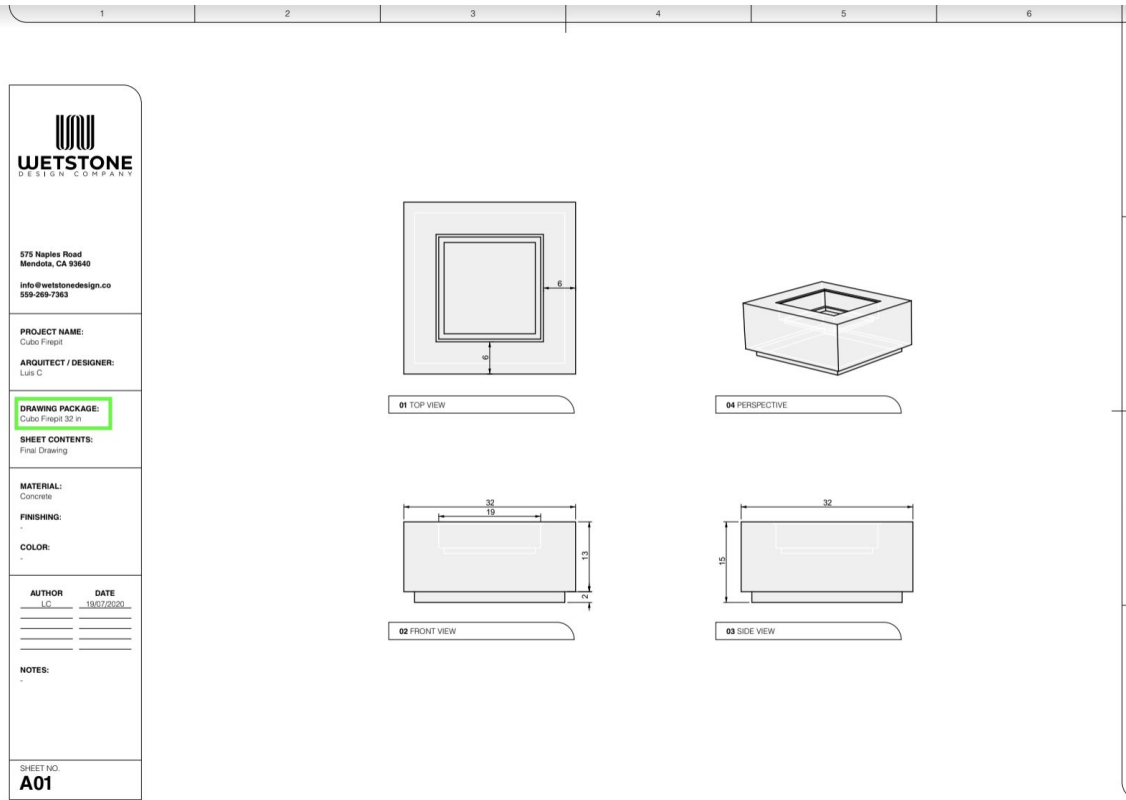

Cubo Fire Table - Specs

575 Naples Road
Mendota, CA 93640
info@wetstonedesign.co
559-269-7353

PROJECT NAME:
Cubo Firepit
ARQUITECT / DESIGNER:
Luis C

DRAWING PACKAGE:
Cubo Firepit 45 in

SHEET CONTENTS:
Final Drawing

MATERIAL:
Concrete
FINISHING:
-
COLOR:
-

AUTHOR	DATE
LC	18/07/2020

NOTES:
-

SHEET NO.
A01

01 TOP VIEW

04 PERSPECTIVE

02 FRONT VIEW

03 SIDE VIEW

PROJECT NAME:
Cubo Firepit

ARQUITECT / DESIGNER:
Luis C

DRAWING PACKAGE:
Cubo Firepit 69 in

SHEET CONTENTS:
Final Drawing

MATERIAL:
Concrete

FINISHING:

COLOR:

AUTHOR	DATE
LC	19/07/2020

NOTES:

SHEET NO.
A01

01 TOP VIEW

02 FRONT VIEW

04 PERSPECTIVE

03 SIDE VIEW

A
B
C
D