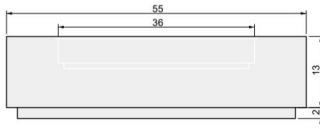

02 FRONT VIEW