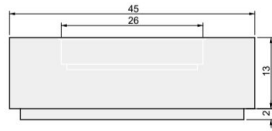

02 FRONT VIEW