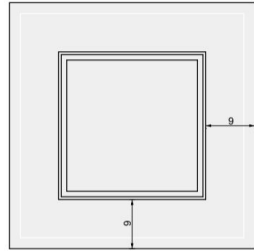

DRAWING PACKAGE:
Cubo Firepit 45 in

SHEET CONTENTS:
Final Drawing

MATERIAL:
Concrete
FINISHING:
-
COLOR:
-

AUTHOR	DATE
LC	18/07/2020

NOTES:
-

SHEET NO.
A01

01 TOP VIEW