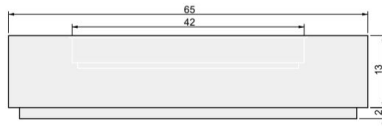

02 FRONT VIEW