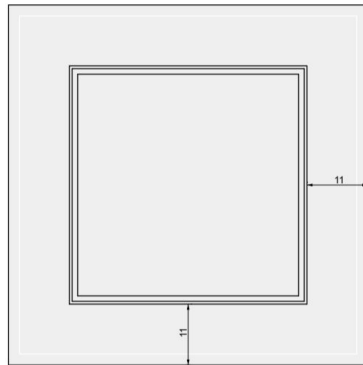

PROJECT NAME:
Cubo Firepit

ARQUITECT / DESIGNER:
Luis C

DRAWING PACKAGE:
Cubo Firepit 69 in

SHEET CONTENTS:
Final Drawing

MATERIAL:
Concrete

FINISHING:

COLOR:

AUTHOR	DATE
LC	19/07/2020

NOTES:

SHEET NO.
A01

01 TOP VIEW