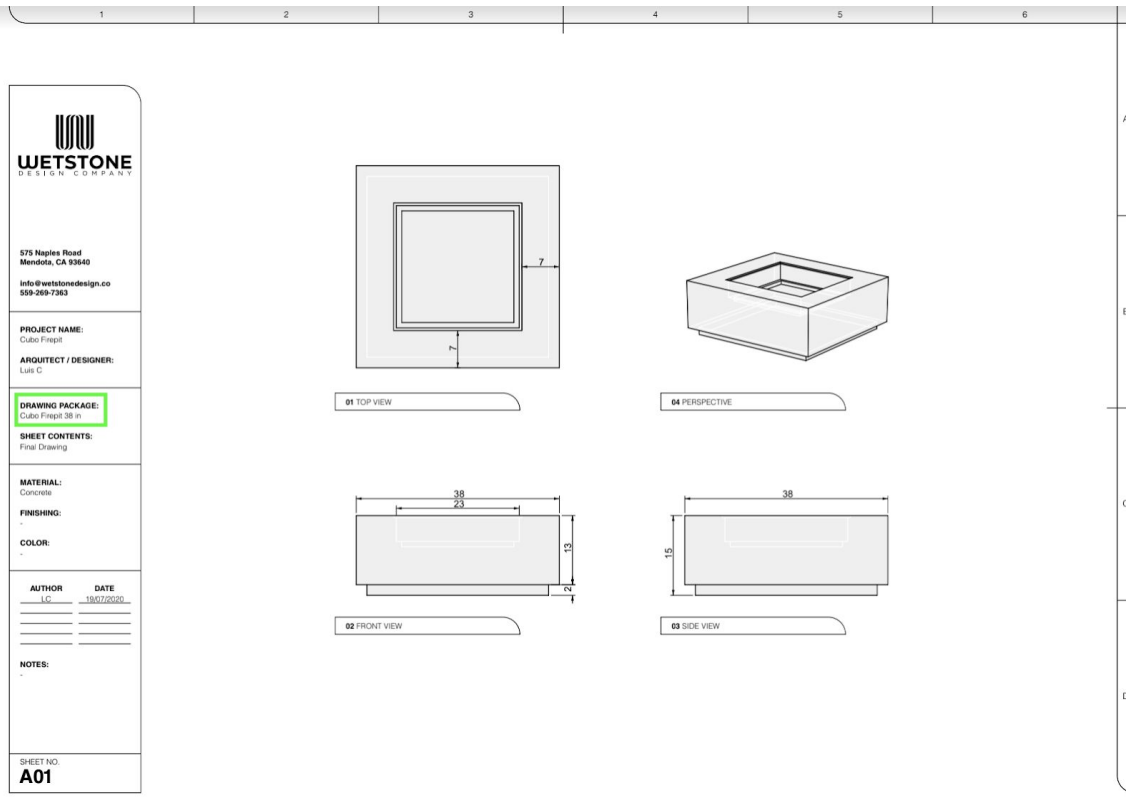

Cubo Fire Table - Specs

575 Naples Road
Mendota, CA 93640
info@wetstonedesign.co
559-269-7353

PROJECT NAME:
Cubo Firepit
ARQUITECT / DESIGNER:
Luis C

DRAWING PACKAGE:
Cubo Firepit 45 in

SHEET CONTENTS:
Final Drawing

MATERIAL:
Concrete
FINISHING:
-
COLOR:
-

AUTHOR	DATE
LC	18/07/2020

NOTES:
-

SHEET NO.
A01

01 TOP VIEW

04 PERSPECTIVE

02 FRONT VIEW

03 SIDE VIEW

NOTES:

SHEET NO.
A01

01 TOP VIEW

02 FRONT VIEW

04 PERSPECTIVE

03 SIDE VIEW

A
B
C
D