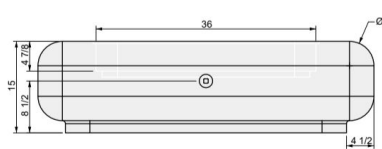

03 SIDE VIEW