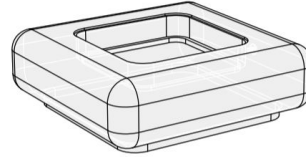

04 PERSPECTIVE