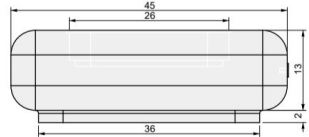

02 FRONT VIEW