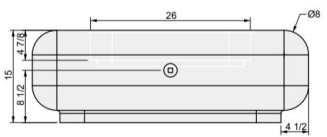

03 SIDE VIEW

PROJECT NAME:
Cubo Round 55 in
Concrete

ARCHITECT / DESIGNER:
Luis C

DRAWING PACKAGE:
Pieces for Cubo Round 55 in

SHEET CONTENTS:
Final Drawing

MATERIAL:
Concrete

FINISHING:

COLOR:

AUTHOR DATE
LC 08/10/2020

NOTES:

SHEET NO.
A01