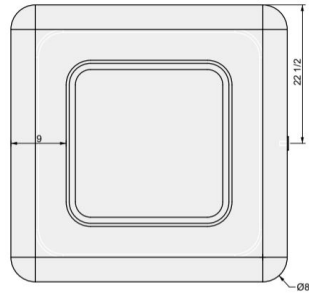

PROJECT NAME:
Cubo Round 45 in
Concrete

ARCHITECT / DESIGNER:
Luis C

DRAWING PACKAGE:
Pieces for Cubo Round 45 in

SHEET CONTENTS:
Final Drawing

MATERIAL:
Concrete

FINISHING:

COLOR:

AUTHOR DATE
LC 08/10/2020

NOTES:

SHEET NO.
A01

01 TOP VIEW