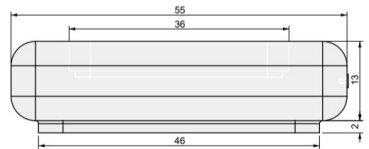

01 TOP VIEW

03 SIDE VIEW

02 FRONT VIEW