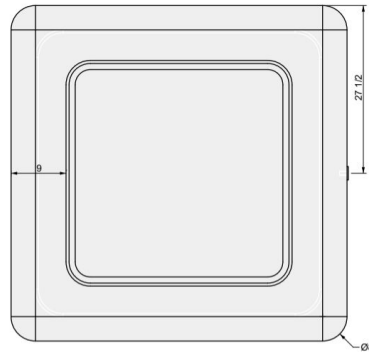

04 PERSPECTIVE

01 TOP VIEW