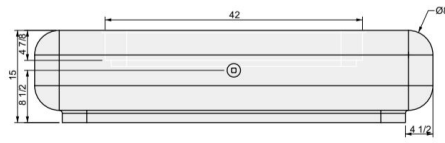

03 SIDE VIEW

A
B
C
D