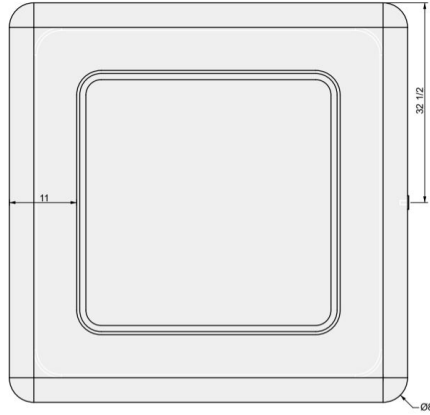

PROJECT NAME:
Cubo Round 65 in

ARCHITECT / DESIGNER:
Luis C

DRAWING PACKAGE:
Pieces for Cubo Round 65 in

SHEET CONTENTS:
Final Drawing

MATERIAL:
Concrete

FINISHING:

COLOR:

AUTHOR	DATE
L.C.	08/10/2020

NOTES:

SHEET NO.
A01

01 TOP VIEW