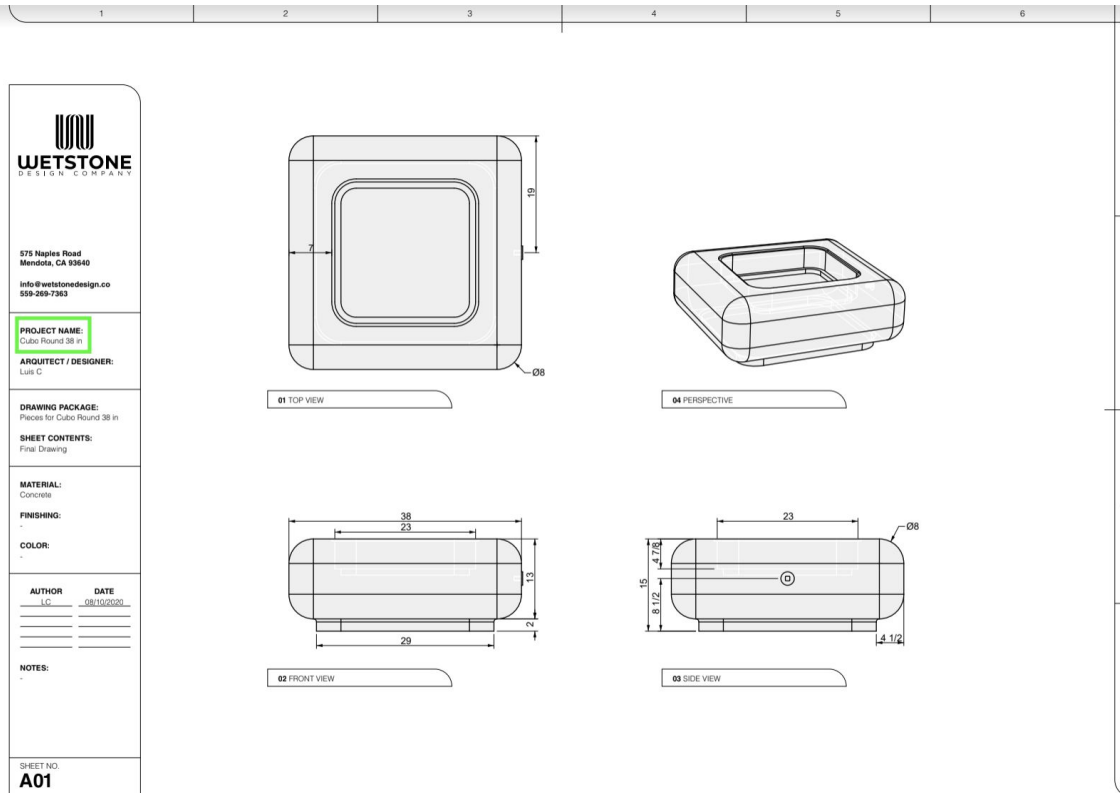

# Cubo Round Fire Table - Specs

575 Naples Road  
Mendota, CA 93640  
info@wetstonedesign.co  
559-269-7363

**PROJECT NAME:**  
Cubo Round 45 in  
Concrete

**ARCHITECT / DESIGNER:**  
Luis C

**DRAWING PACKAGE:**  
Pieces for Cubo Round 45 in

04 PERSPECTIVE

02 FRONT VIEW

03 SIDE VIEW

575 Naples Road  
Mendota, CA 93640  
info@wetstonedesign.co  
559-269-7363

**PROJECT NAME:**  
Cubo Round 55 in  
Concrete

**ARCHITECT / DESIGNER:**  
Luis C

**DRAWING PACKAGE:**  
Pieces for Cubo Round 55 in