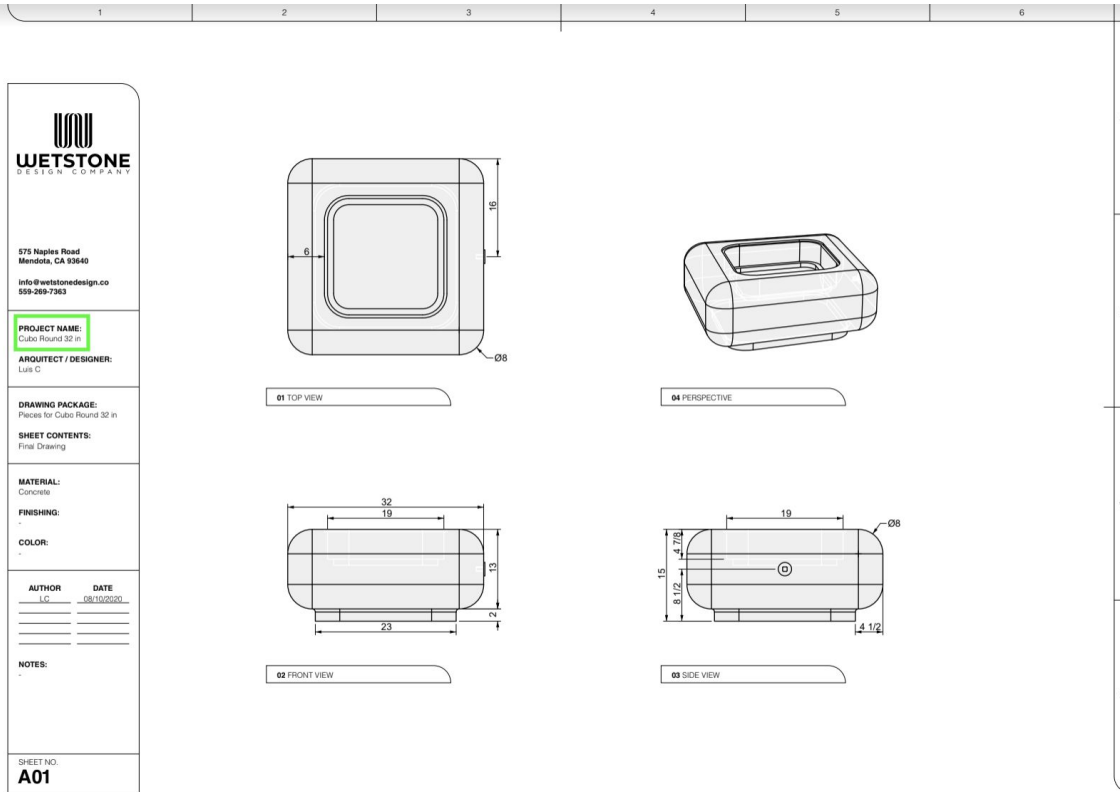

# Cubo Round Fire Table - Specs

575 Naples Road  
Mendota, CA 93640  
info@wetstonedesign.co  
559-269-7363

**PROJECT NAME:**  
Cubo Round 45 in  
Concrete

**ARCHITECT / DESIGNER:**  
Luis C

**DRAWING PACKAGE:**  
Pieces for Cubo Round 45 in

**SHEET CONTENTS:**  
Final Drawing

**MATERIAL:**  
Concrete

**FINISHING:**

**COLOR:**

**AUTHOR** DATE  
LC 08/10/2020

**NOTES:**

SHEET NO.  
**A01**

01 TOP VIEW

04 PERSPECTIVE

02 FRONT VIEW

03 SIDE VIEW

575 Naples Road  
Mendota, CA 93640  
info@wetstonedesign.co  
559-269-7363

**PROJECT NAME:**  
Cubo Round 55 in  
Concrete

**ARCHITECT / DESIGNER:**  
Luis C

**DRAWING PACKAGE:**  
Pieces for Cubo Round 55 in