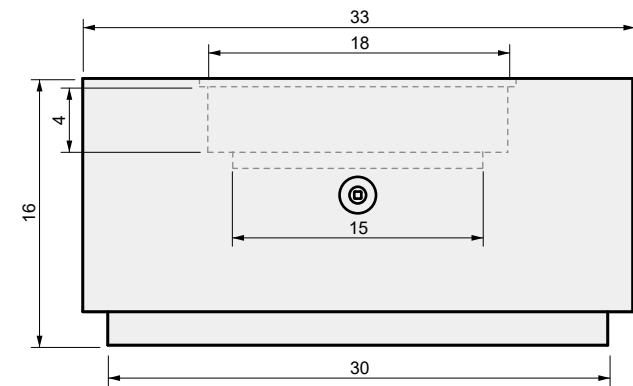

# 65" x 33" Lumera

01 TOP VIEW

04 PERSPECTIVE

02 FRONT VIEW

03 SIDE VIEW

# 75" x 33" Lumera

01 TOP VIEW

04 PERSPECTIVE

02 FRONT VIEW

03 SIDE VIEW

# 85" x 33" Lumera

01 TOP VIEW

04 PERSPECTIVE

02 FRONT VIEW

03 SIDE VIEW

# 95" x 33" Lumera

01 TOP VIEW

04 PERSPECTIVE

02 FRONT VIEW

03 SIDE VIEW