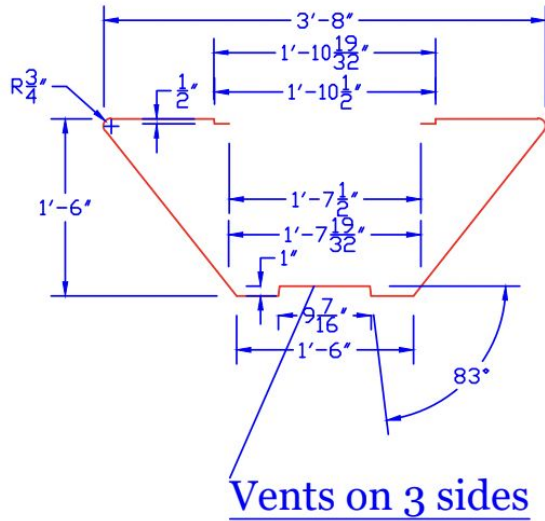

# Athena Circle Fire Table - Specs

Side View

Top View

CFBO180 Octagonal Crossfire Brass Burner w/ 19"Ø Alum Pan + 1" Lip

PLAN VIEW