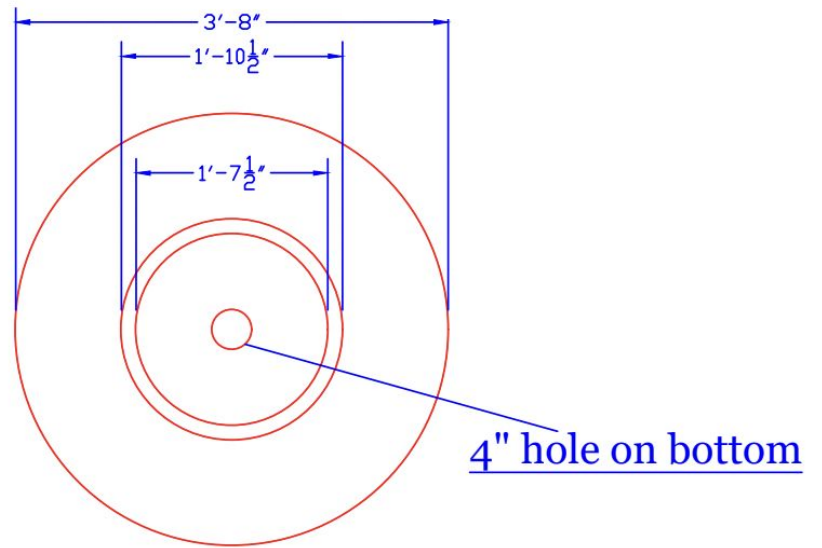

# Athena Circle Fire Table - Specs

Side View

Top View

CFBO180 Octagonal Crossfire Brass Burner w/ 19"Ø Alum Pan + 1" Lip

PLAN VIEW