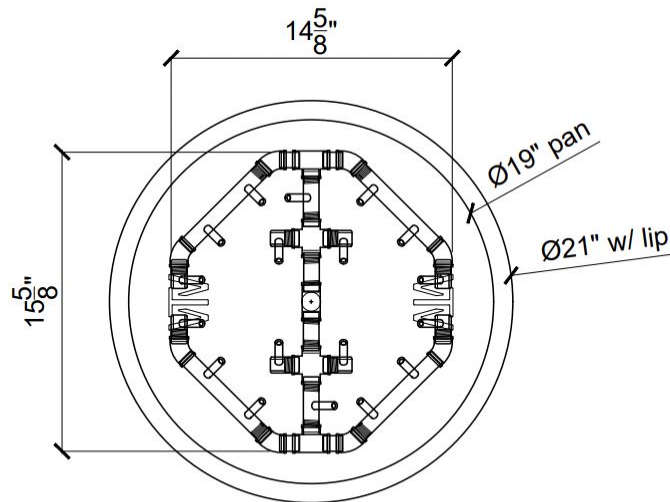

# Athena Circle Fire Table - Specs

Side View

Top View

CFBO180 Octagonal Crossfire Brass Burner w/ 19"Ø Alum Pan + 1" Lip

PLAN VIEW