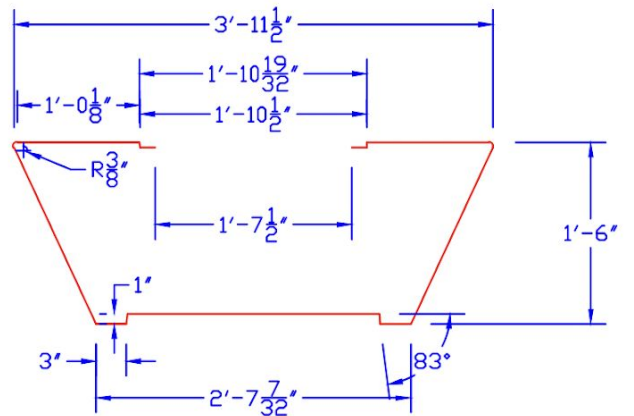

# Athena Square Fire Table - Specs

Top View

Side View

CFBO180 Octagonal Crossfire Brass  
Burner w/ 19"Ø Alum Pan + 1" Lip

PLAN VIEW