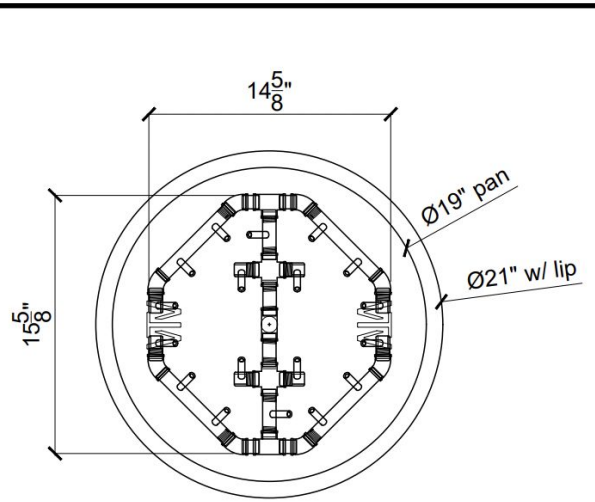

# Athena Square Fire Table - Specs

Top View

Side View

CFBO180 Octagonal Crossfire Brass  
Burner w/ 19"Ø Alum Pan + 1" Lip

PLAN VIEW