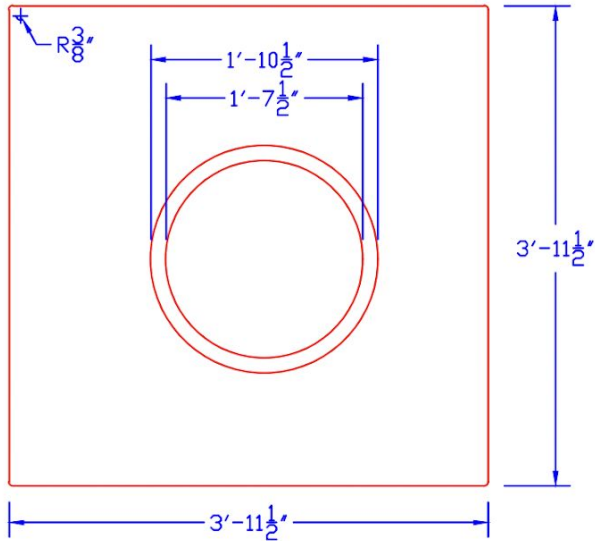

# Athena Square Fire Table - Specs

Top View

Side View

CFBO180 Octagonal Crossfire Brass  
Burner w/ 19"Ø Alum Pan + 1" Lip

PLAN VIEW