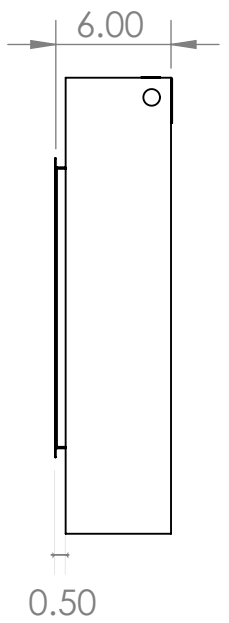

4

3

2

1

**LPS-4414**

Volts	AC 120V/60Hz
Amps	14 Amps
Watts	1550 Watts
Low Heat	750 Watts
High Heat	1500 Watts
No Heat	>50 Watts
Lamps	LED 12V

(Shown with Trim Installed)

4

3

2

1

B

B

A

A