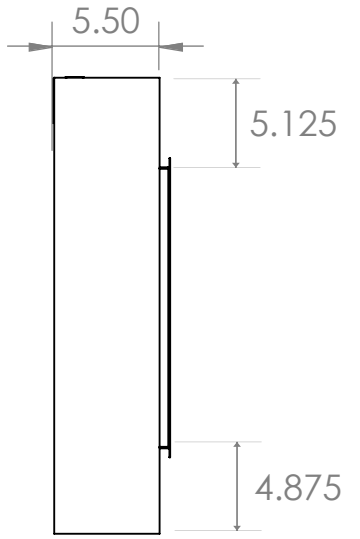

4

3

2

1

**LPS-4414**

Volts	AC 120V/60Hz
Amps	14 Amps
Watts	1550 Watts
Low Heat	750 Watts
High Heat	1500 Watts
No Heat	>50 Watts
Lamps	LED 12V

(Shown with Trim Installed)

4

3

2

1

B

B

A

A