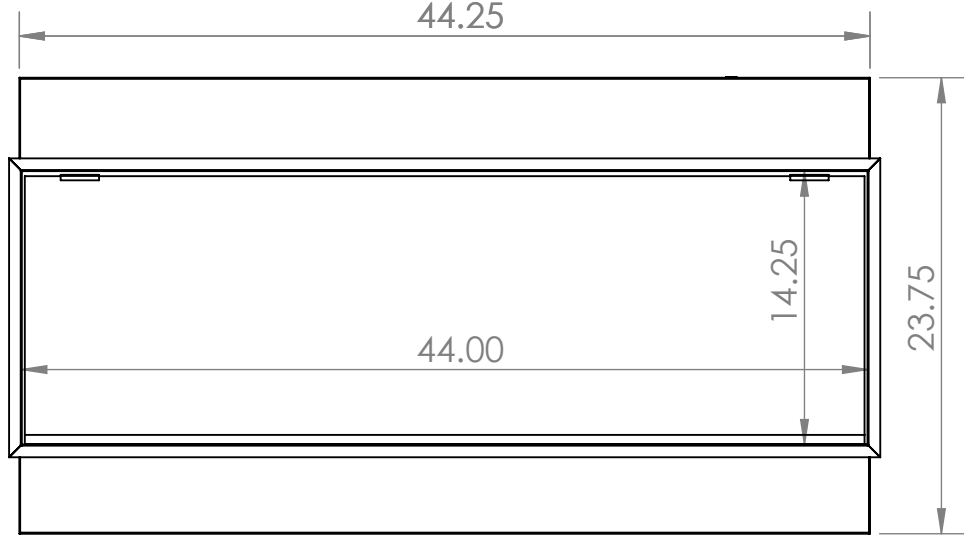

4

3

2

1

**LPS-4414**

Volts	AC 120V/60Hz
Amps	14 Amps
Watts	1550 Watts
Low Heat	750 Watts
High Heat	1500 Watts
No Heat	>50 Watts
Lamps	LED 12V

(Shown with Trim Installed)

4