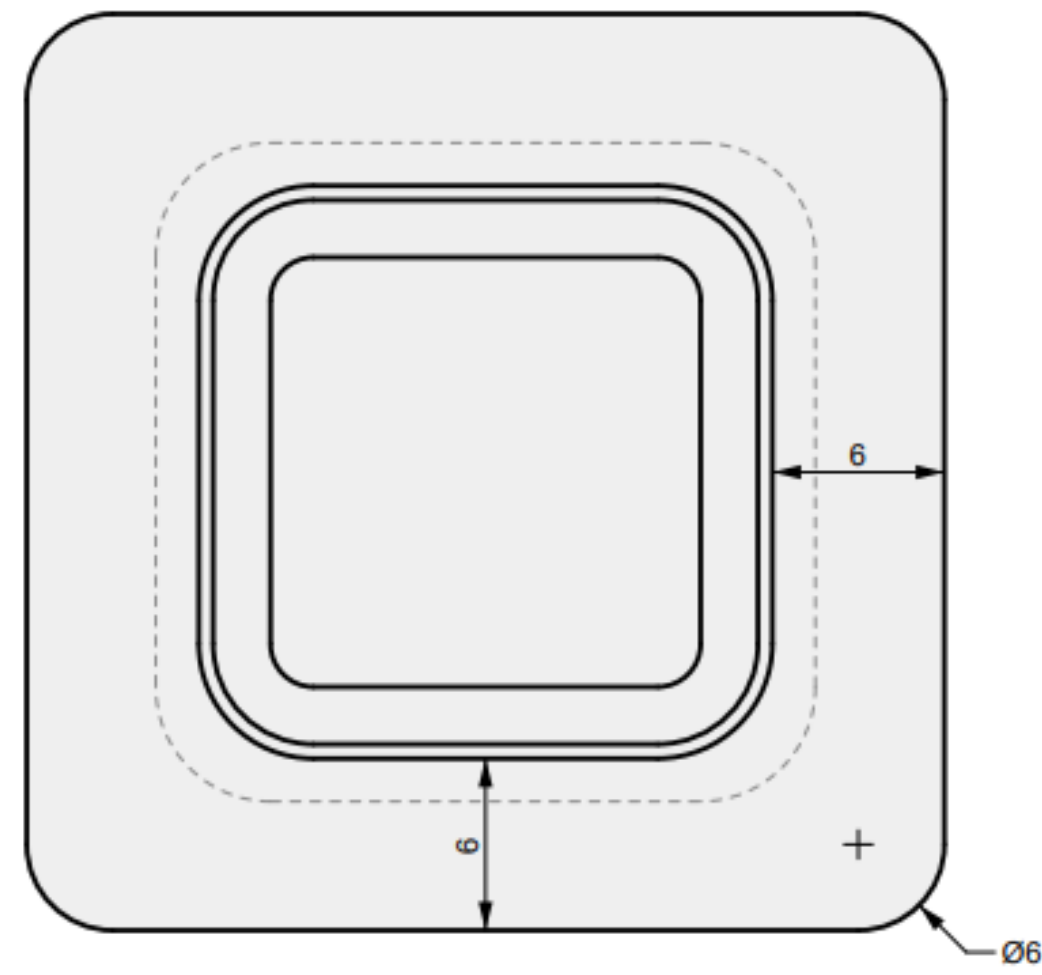

32 INCH

Cubo Rounded

01 TOP VIEW

04 PERSPECTIVE

02 FRONT VIEW

03 SIDE VIEW

01 TOP VIEW

03 PERSPECTIVE

02 FRONT VIEW

ALUMINUM COVER

Cubo Rounded
32"

38 INCH

Cubo Rounded

01 TOP VIEW

04 PERSPECTIVE

02 FRONT VIEW

03 SIDE VIEW

01 TOP VIEW

03 PERSPECTIVE

02 FRONT VIEW

ALUMINUM COVER

Cubo Rounded
38"

45 INCH

Cubo Rounded

Cubo Rounded
45"

55 INCH

Cubo Rounded

01 TOP VIEW

04 PERSPECTIVE

02 FRONT VIEW

03 SIDE VIEW

01 TOP VIEW