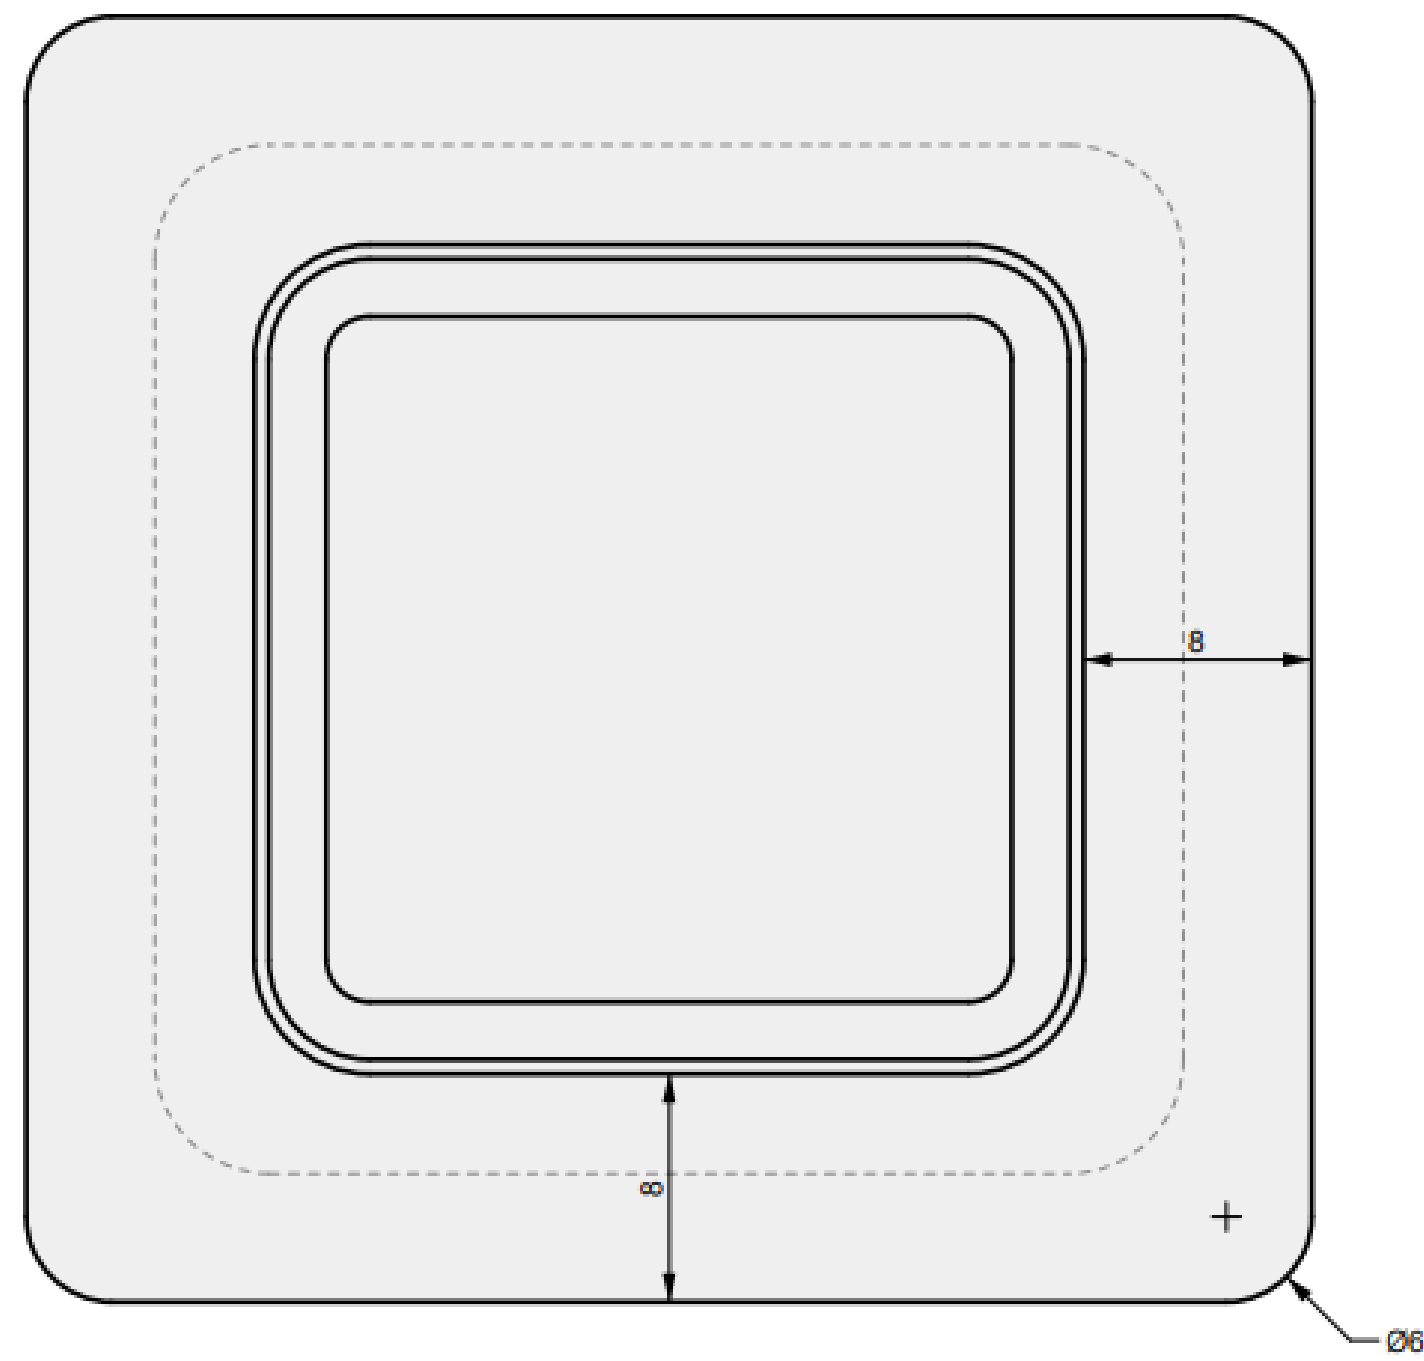

02 FRONT VIEW

ALUMINUM COVER

Cubo Rounded
32"

38 INCH

Cubo Rounded

01 TOP VIEW

04 PERSPECTIVE

02 FRONT VIEW

03 SIDE VIEW

01 TOP VIEW

03 PERSPECTIVE

02 FRONT VIEW

ALUMINUM COVER

Cubo Rounded
38"

45 INCH

Cubo Rounded

Cubo Rounded
45"

55 INCH

Cubo Rounded

01 TOP VIEW

04 PERSPECTIVE

02 FRONT VIEW

03 SIDE VIEW

01 TOP VIEW

03 PERSPECTIVE

02 FRONT VIEW

ALUMINUM COVER

Cubo Rounded
55"

65 INCH

Cubo Rounded

01 TOP VIEW

04 PERSPECTIVE