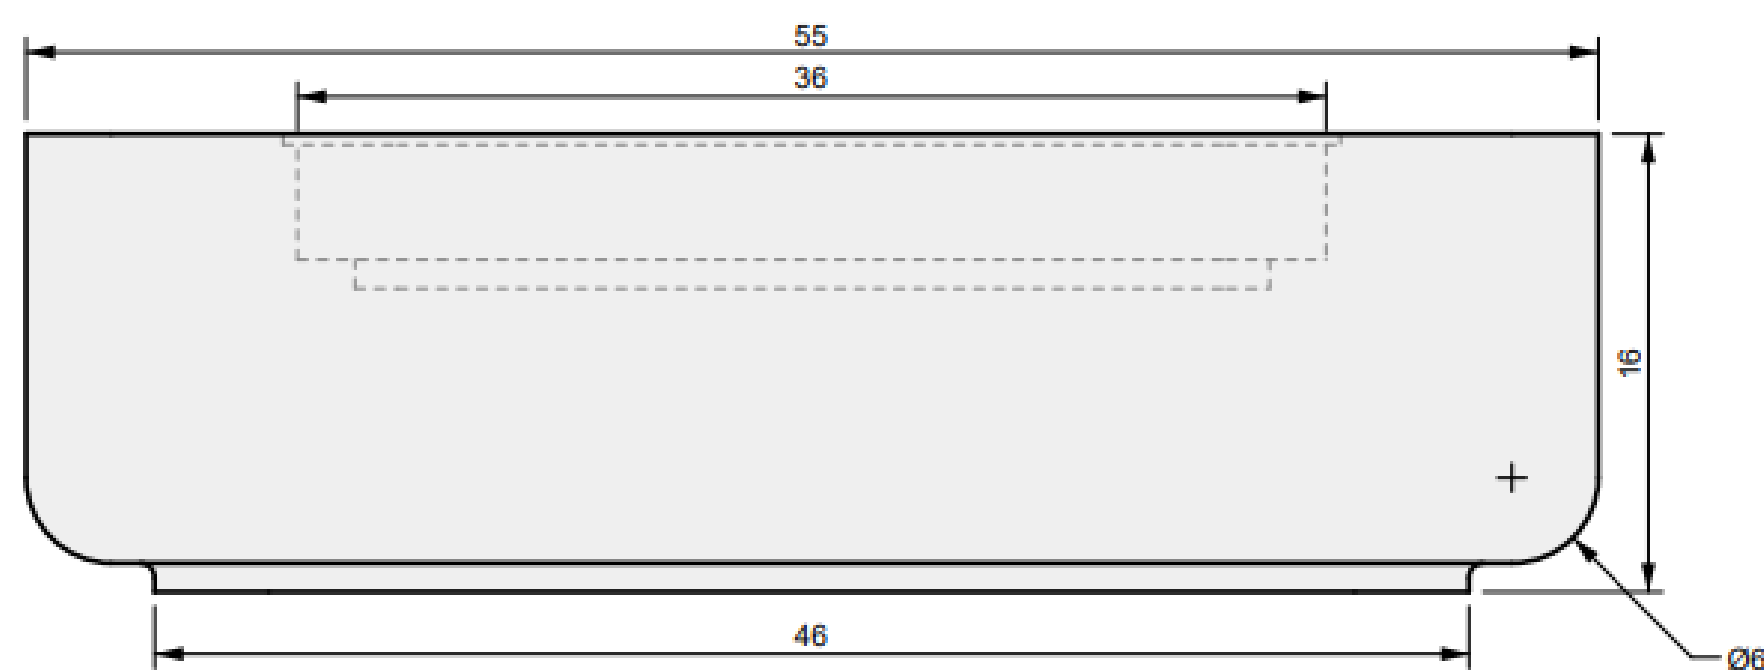

01 TOP VIEW

04 PERSPECTIVE

02 FRONT VIEW

03 SIDE VIEW

01 TOP VIEW

03 PERSPECTIVE

02 FRONT VIEW

ALUMINUM COVER

Cubo Rounded
45"

55 INCH

Cubo Rounded

01 TOP VIEW

04 PERSPECTIVE

02 FRONT VIEW

03 SIDE VIEW

01 TOP VIEW

03 PERSPECTIVE

02 FRONT VIEW

ALUMINUM COVER

Cubo Rounded
55"

65 INCH

Cubo Rounded

01 TOP VIEW

04 PERSPECTIVE

02 FRONT VIEW

03 SIDE VIEW

01 TOP VIEW

02 FRONT VIEW

03 PERSPECTIVE

ALUMINUM COVER

Cubo Rounded
65"