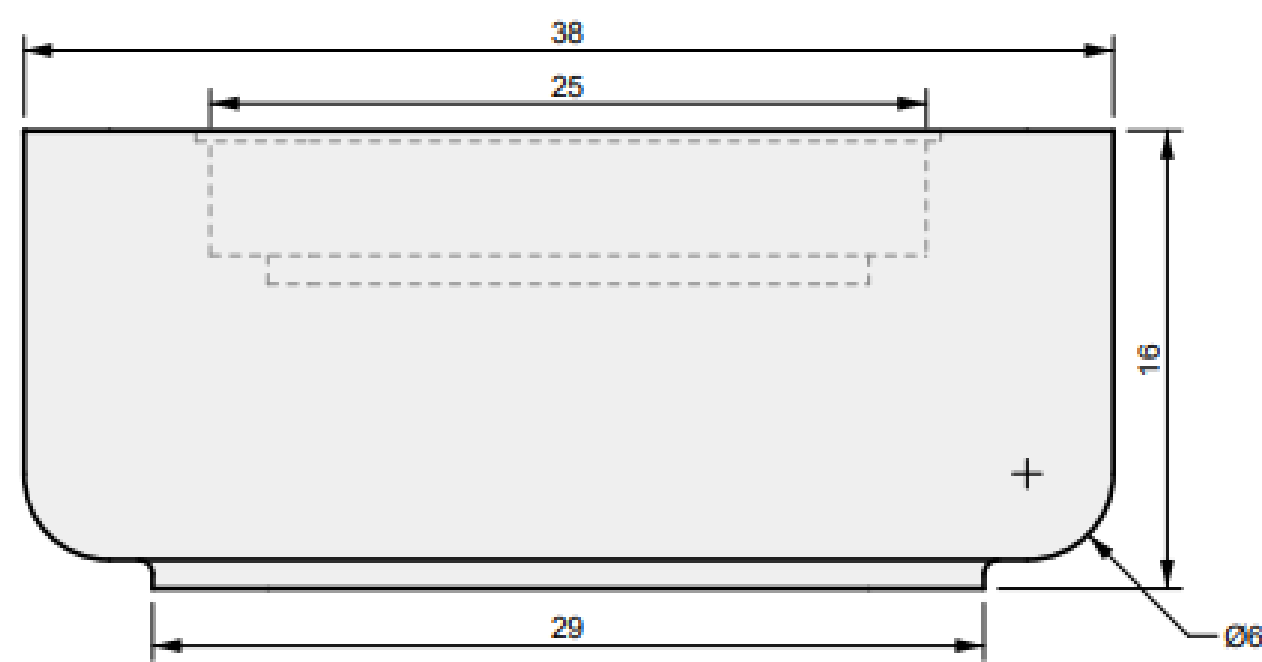

32 INCH

Cubo Rounded

01 TOP VIEW

04 PERSPECTIVE

02 FRONT VIEW

03 SIDE VIEW

01 TOP VIEW

03 PERSPECTIVE

02 FRONT VIEW

ALUMINUM COVER

Cubo Rounded
32"

38 INCH

Cubo Rounded

01 TOP VIEW

04 PERSPECTIVE

02 FRONT VIEW

03 SIDE VIEW

01 TOP VIEW

03 PERSPECTIVE

02 FRONT VIEW

ALUMINUM COVER

Cubo Rounded
38"

45 INCH

Cubo Rounded

Cubo Rounded
45"

55 INCH

Cubo Rounded

01 TOP VIEW

04 PERSPECTIVE

02 FRONT VIEW

03 SIDE VIEW

01 TOP VIEW