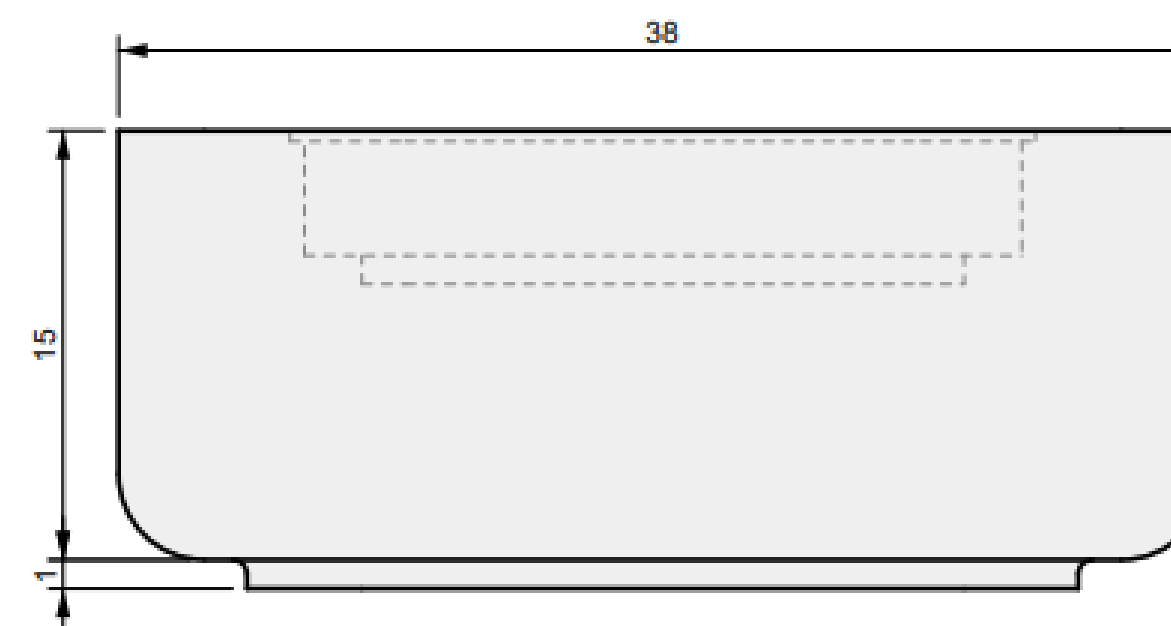

32 INCH

Cubo Rounded

01 TOP VIEW

04 PERSPECTIVE

02 FRONT VIEW

03 SIDE VIEW

01 TOP VIEW

03 PERSPECTIVE

02 FRONT VIEW

ALUMINUM COVER

Cubo Rounded
32"

38 INCH

Cubo Rounded

01 TOP VIEW

04 PERSPECTIVE

02 FRONT VIEW

03 SIDE VIEW

01 TOP VIEW

03 PERSPECTIVE

02 FRONT VIEW

ALUMINUM COVER

Cubo Rounded
38"

45 INCH

Cubo Rounded

Cubo Rounded
45"

55 INCH

Cubo Rounded

01 TOP VIEW

04 PERSPECTIVE

02 FRONT VIEW

03 SIDE VIEW

01 TOP VIEW