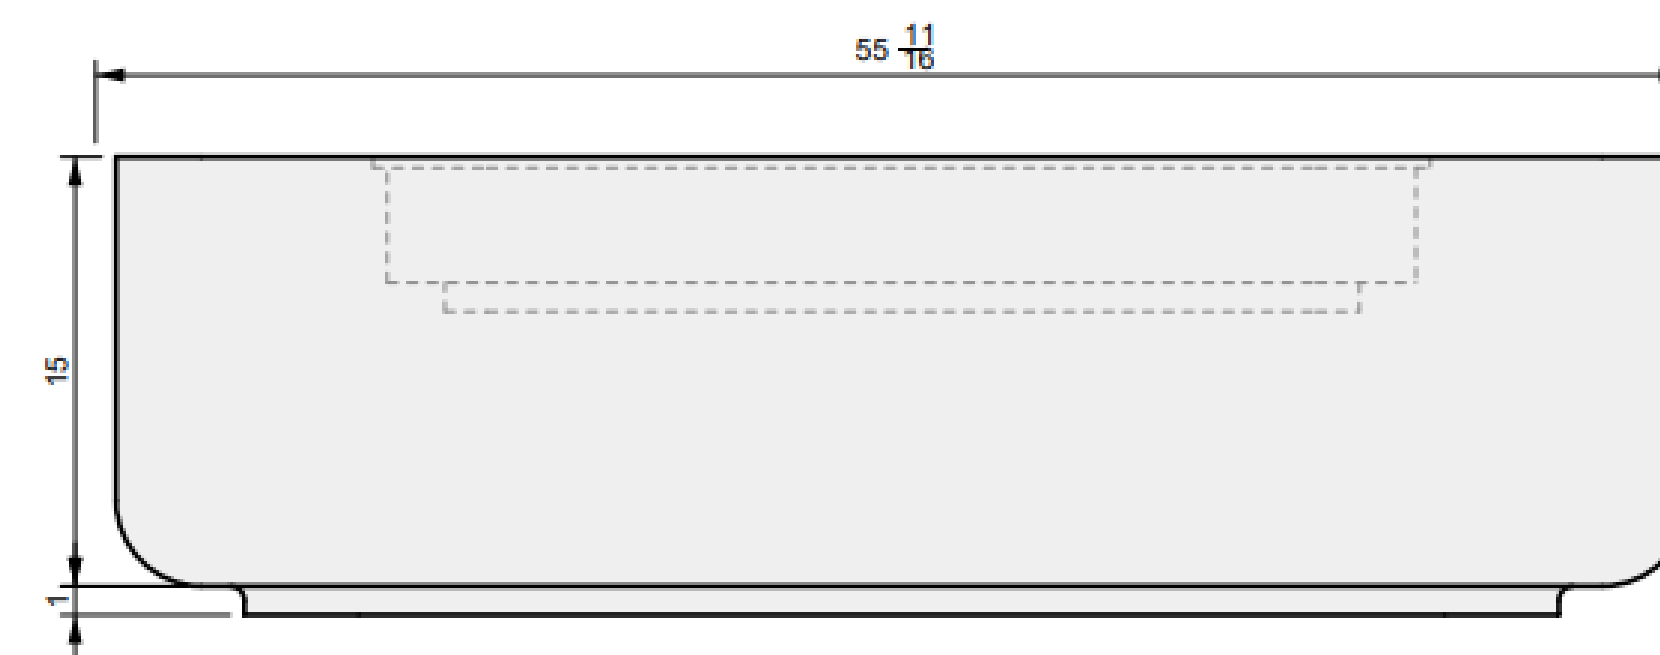

Cubo Rounded
45"

55 INCH

Cubo Rounded

01 TOP VIEW

04 PERSPECTIVE

02 FRONT VIEW

03 SIDE VIEW

01 TOP VIEW

03 PERSPECTIVE

02 FRONT VIEW

ALUMINUM COVER

Cubo Rounded
55"

65 INCH

Cubo Rounded

01 TOP VIEW

04 PERSPECTIVE

02 FRONT VIEW

03 SIDE VIEW

01 TOP VIEW

02 FRONT VIEW

03 PERSPECTIVE

ALUMINUM COVER

Cubo Rounded
65"