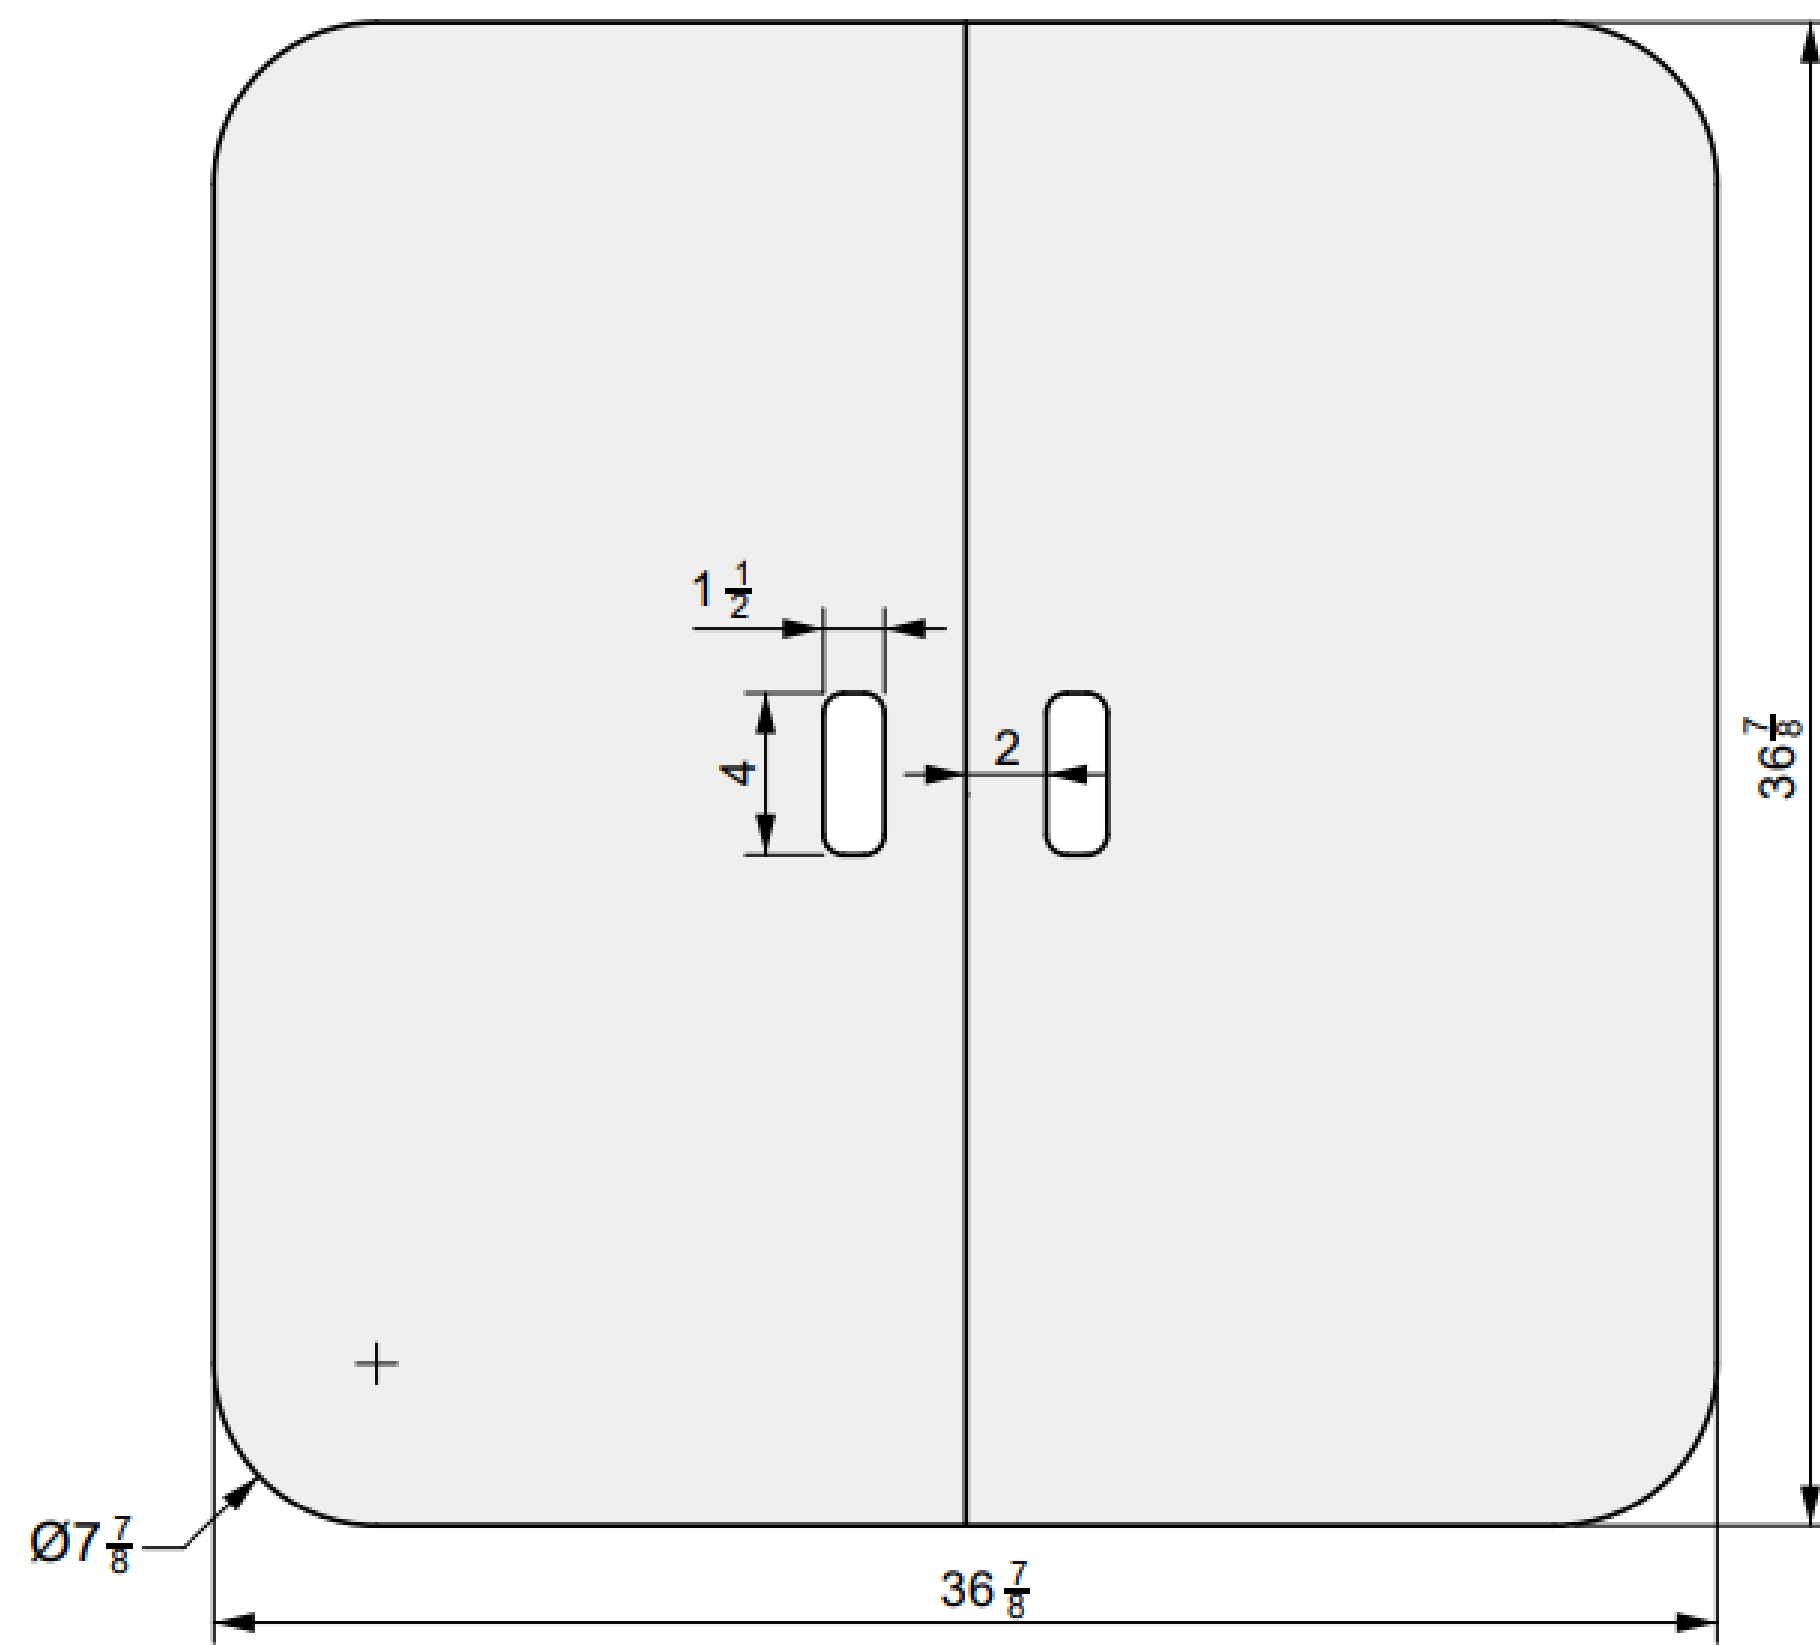

Cubo Rounded
45"

55 INCH

Cubo Rounded

01 TOP VIEW

04 PERSPECTIVE

02 FRONT VIEW

03 SIDE VIEW

01 TOP VIEW

03 PERSPECTIVE

02 FRONT VIEW

ALUMINUM COVER

Cubo Rounded
55"

65 INCH

Cubo Rounded

01 TOP VIEW

04 PERSPECTIVE