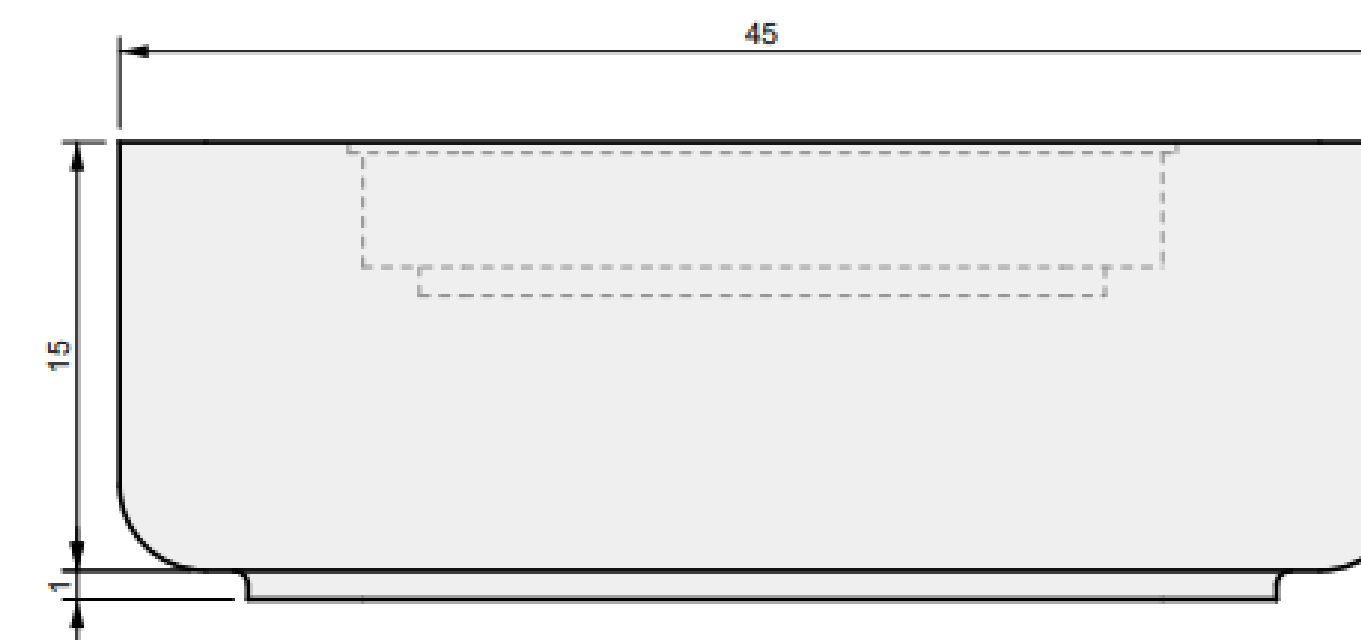

02 FRONT VIEW

ALUMINUM COVER

Cubo Rounded
32"

38 INCH

Cubo Rounded

01 TOP VIEW

04 PERSPECTIVE

02 FRONT VIEW

03 SIDE VIEW

01 TOP VIEW

03 PERSPECTIVE

02 FRONT VIEW

ALUMINUM COVER

Cubo Rounded
38"

45 INCH

Cubo Rounded

01 TOP VIEW

04 PERSPECTIVE

02 FRONT VIEW

03 SIDE VIEW

01 TOP VIEW

03 PERSPECTIVE

02 FRONT VIEW

ALUMINUM COVER

Cubo Rounded
45"

55 INCH

Cubo Rounded

01 TOP VIEW

04 PERSPECTIVE

02 FRONT VIEW

03 SIDE VIEW

01 TOP VIEW