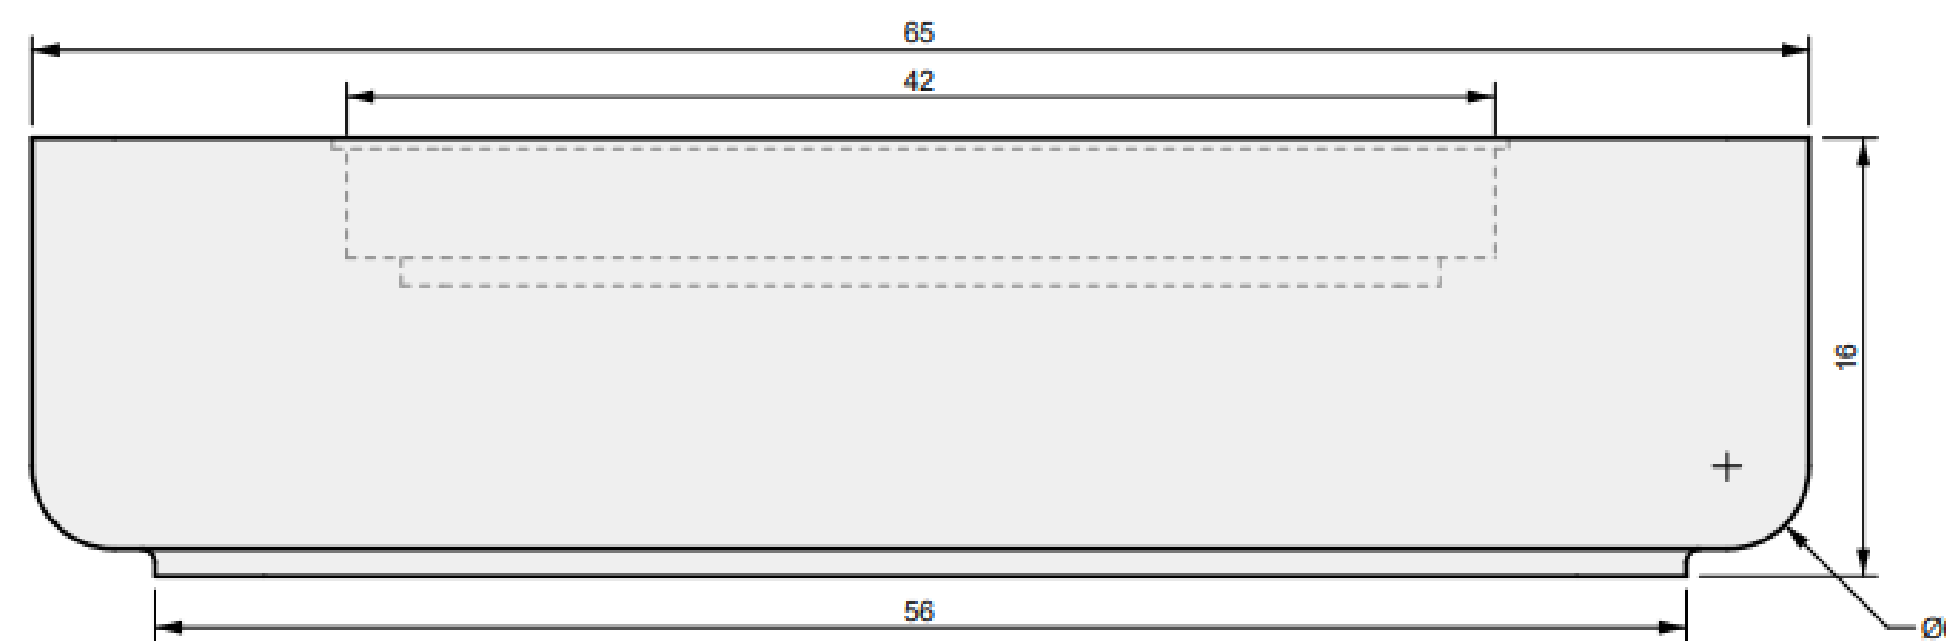

Cubo Rounded
45"

55 INCH

Cubo Rounded

01 TOP VIEW

04 PERSPECTIVE

02 FRONT VIEW

03 SIDE VIEW

01 TOP VIEW

03 PERSPECTIVE

02 FRONT VIEW

ALUMINUM COVER

Cubo Rounded
55"

65 INCH

Cubo Rounded

01 TOP VIEW

04 PERSPECTIVE

02 FRONT VIEW

03 SIDE VIEW

01 TOP VIEW

02 FRONT VIEW

03 PERSPECTIVE

ALUMINUM COVER

Cubo Rounded
65"