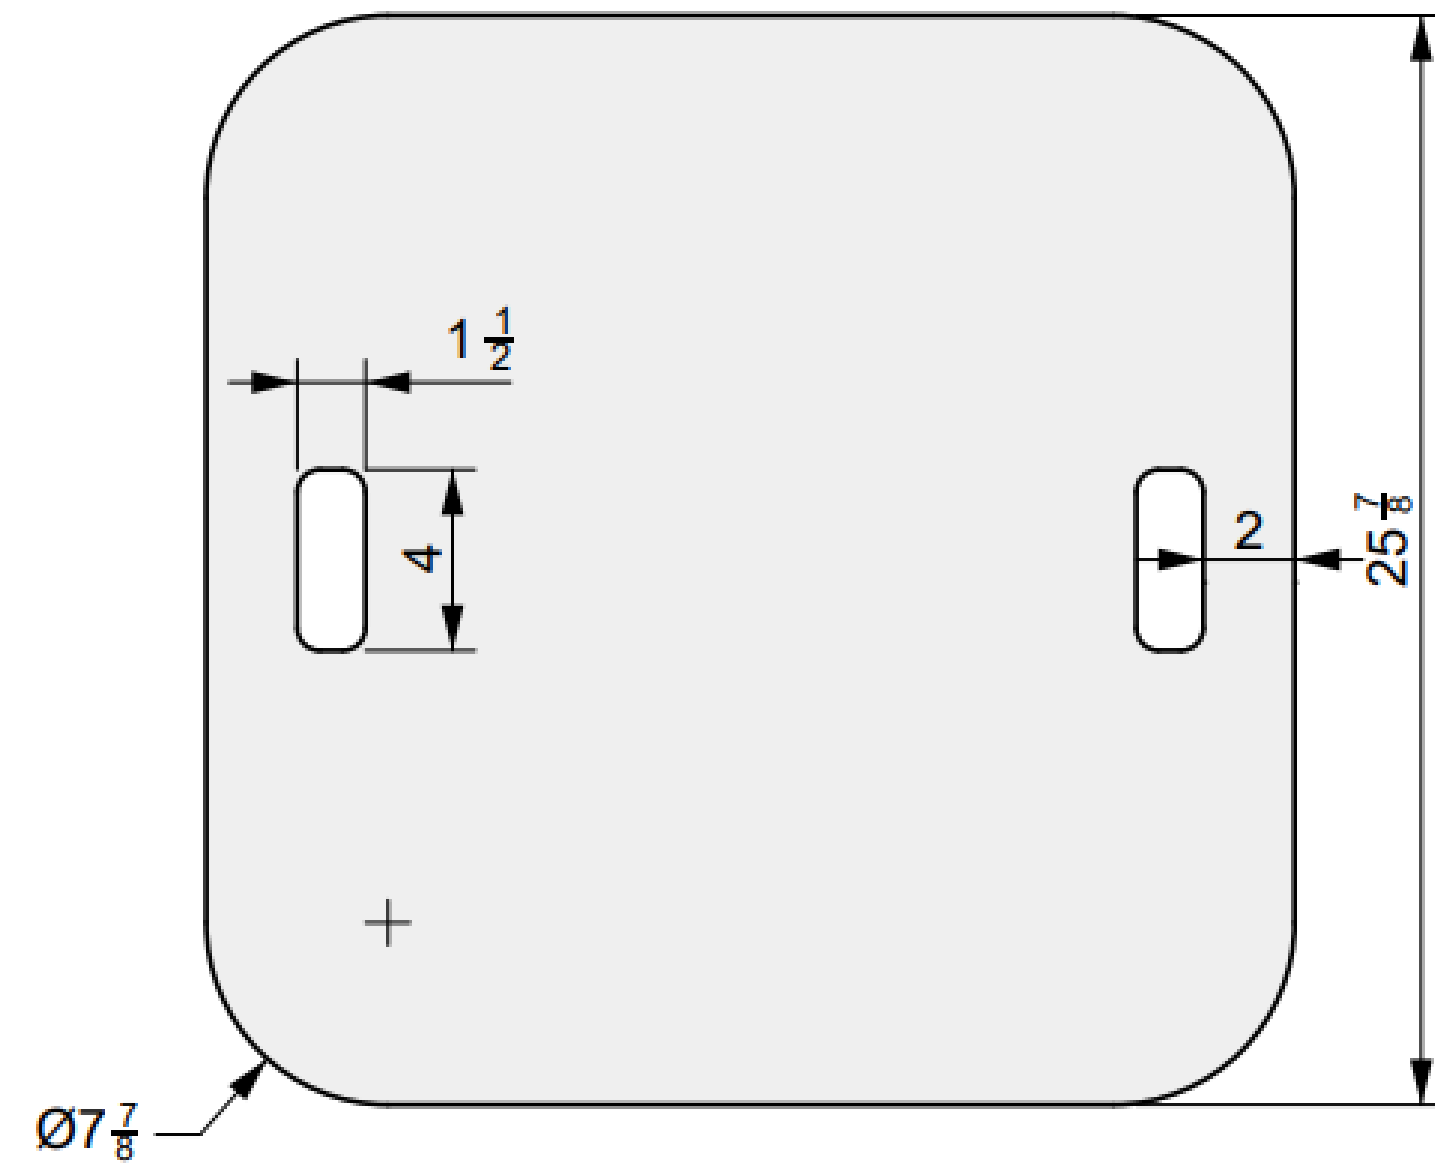

32 INCH

Cubo Rounded

01 TOP VIEW

04 PERSPECTIVE

02 FRONT VIEW

03 SIDE VIEW

01 TOP VIEW

03 PERSPECTIVE

02 FRONT VIEW

ALUMINUM COVER

Cubo Rounded
32"

38 INCH

Cubo Rounded

01 TOP VIEW

04 PERSPECTIVE

02 FRONT VIEW

03 SIDE VIEW

01 TOP VIEW

03 PERSPECTIVE

02 FRONT VIEW

ALUMINUM COVER

Cubo Rounded
38"

45 INCH

Cubo Rounded

Cubo Rounded
45"

55 INCH

Cubo Rounded

01 TOP VIEW

04 PERSPECTIVE

02 FRONT VIEW

03 SIDE VIEW

01 TOP VIEW