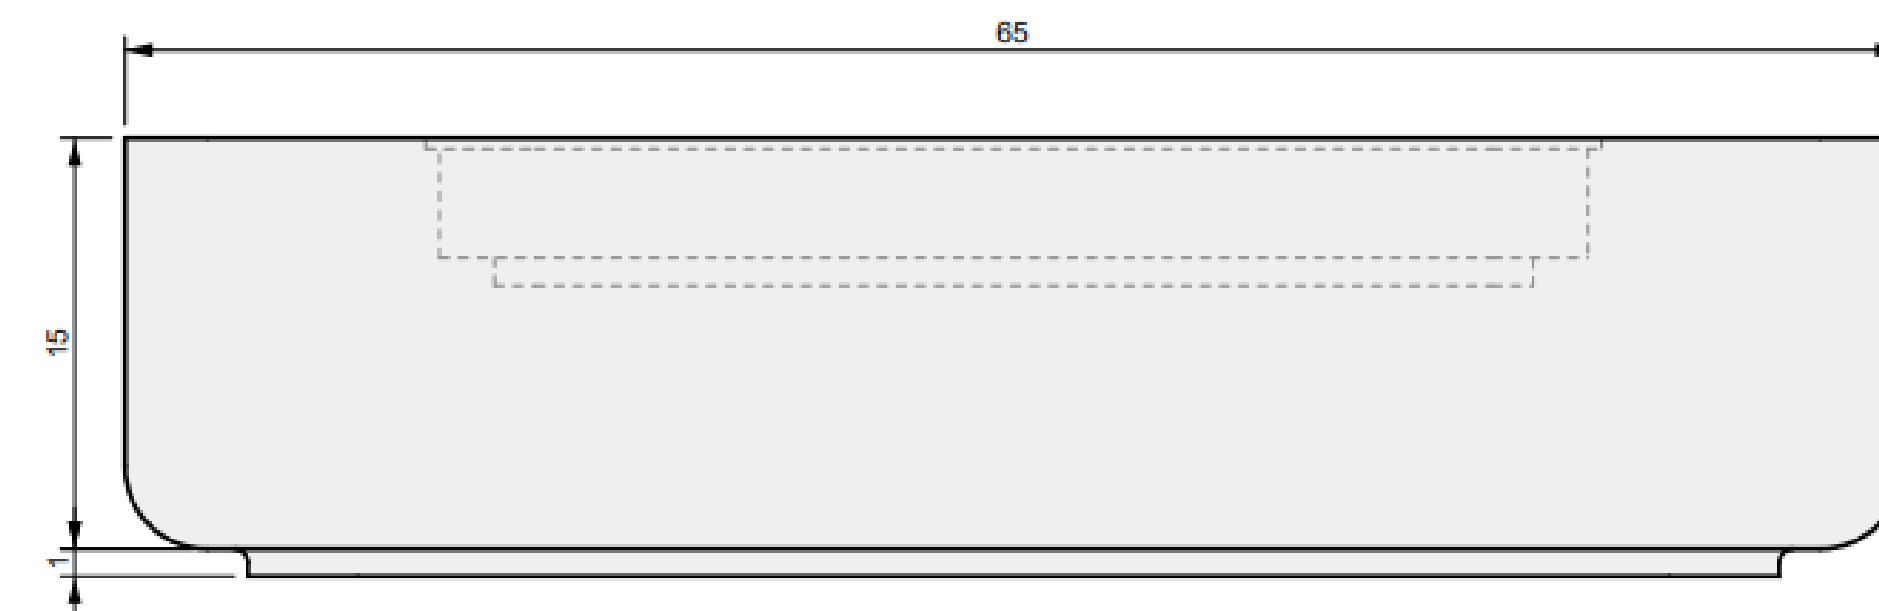

Cubo Rounded
45"

55 INCH

Cubo Rounded

01 TOP VIEW

04 PERSPECTIVE

02 FRONT VIEW

03 SIDE VIEW

01 TOP VIEW

03 PERSPECTIVE

02 FRONT VIEW

ALUMINUM COVER

Cubo Rounded
55"

65 INCH

Cubo Rounded

01 TOP VIEW

04 PERSPECTIVE

02 FRONT VIEW

03 SIDE VIEW

01 TOP VIEW

02 FRONT VIEW

03 PERSPECTIVE

ALUMINUM COVER

Cubo Rounded
65"