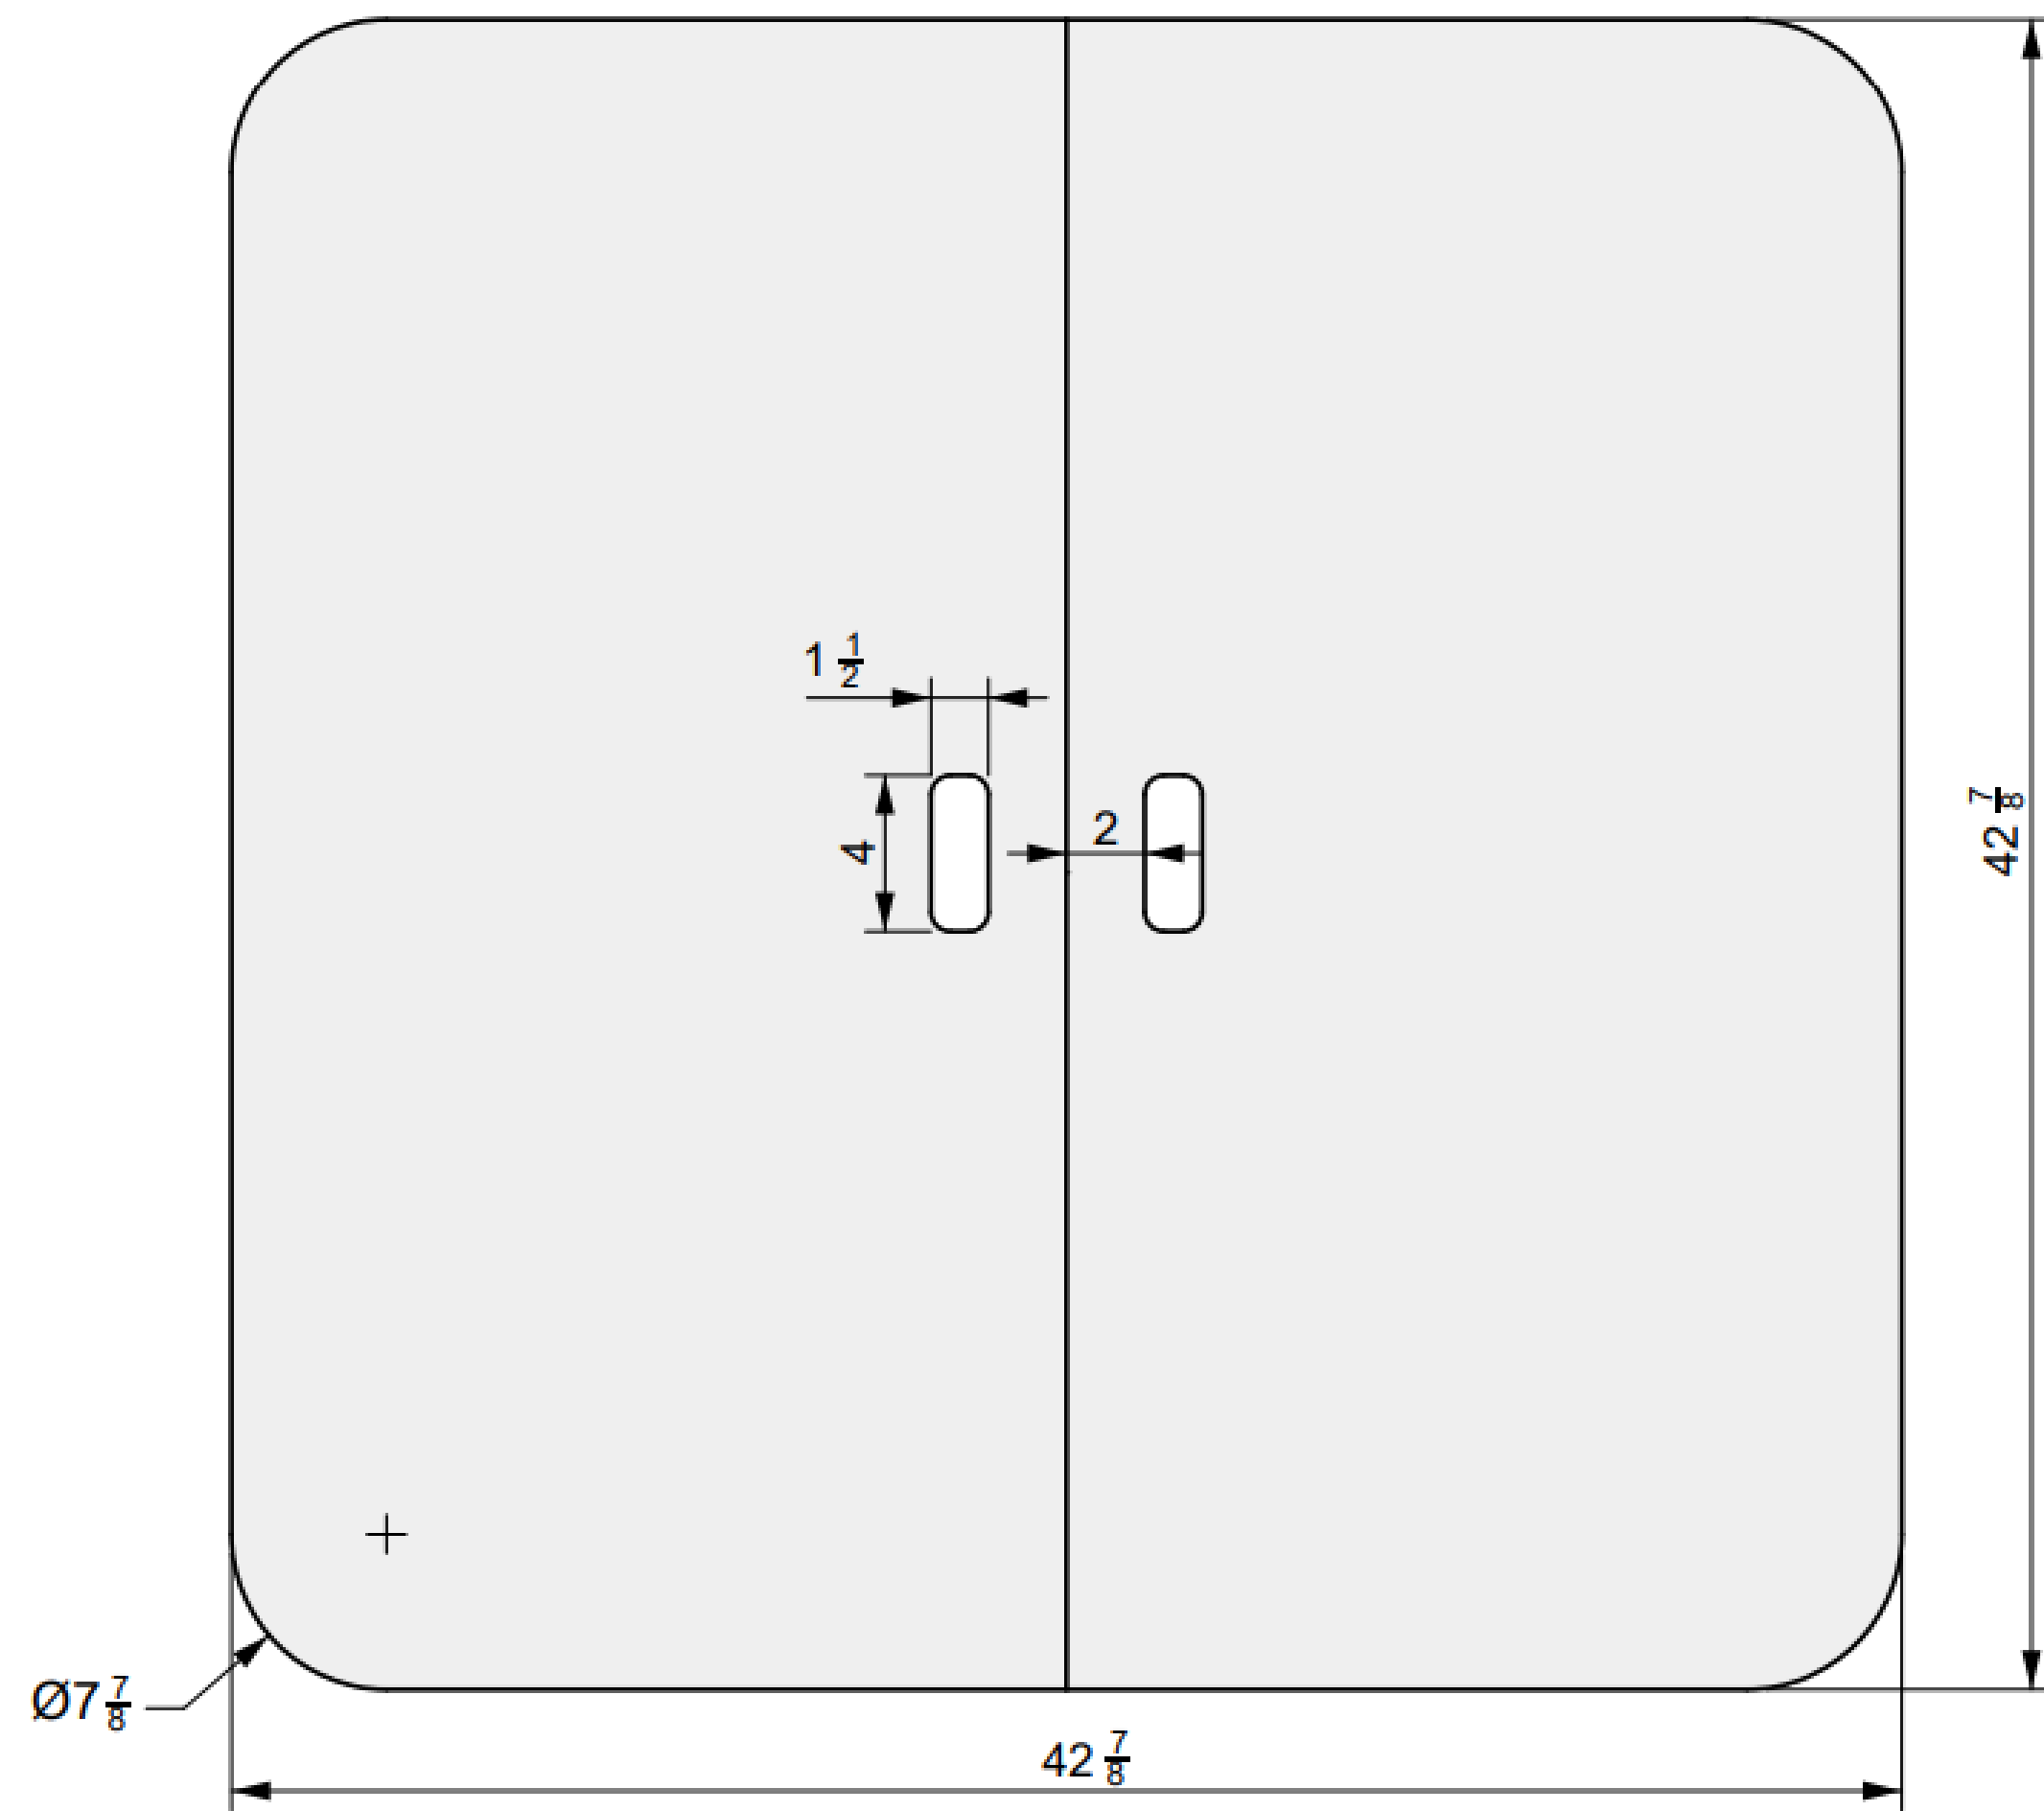

02 FRONT VIEW

ALUMINUM COVER

Cubo Rounded
32"

38 INCH

Cubo Rounded

01 TOP VIEW

04 PERSPECTIVE

02 FRONT VIEW

Cubo Rounded
45"

55 INCH

Cubo Rounded

01 TOP VIEW

04 PERSPECTIVE

02 FRONT VIEW

03 SIDE VIEW

01 TOP VIEW

03 PERSPECTIVE

02 FRONT VIEW

ALUMINUM COVER

Cubo Rounded
55"

65 INCH

Cubo Rounded

01 TOP VIEW

04 PERSPECTIVE

02 FRONT VIEW

03 SIDE VIEW

01 TOP VIEW

02 FRONT VIEW

03 PERSPECTIVE

ALUMINUM COVER

Cubo Rounded
65"