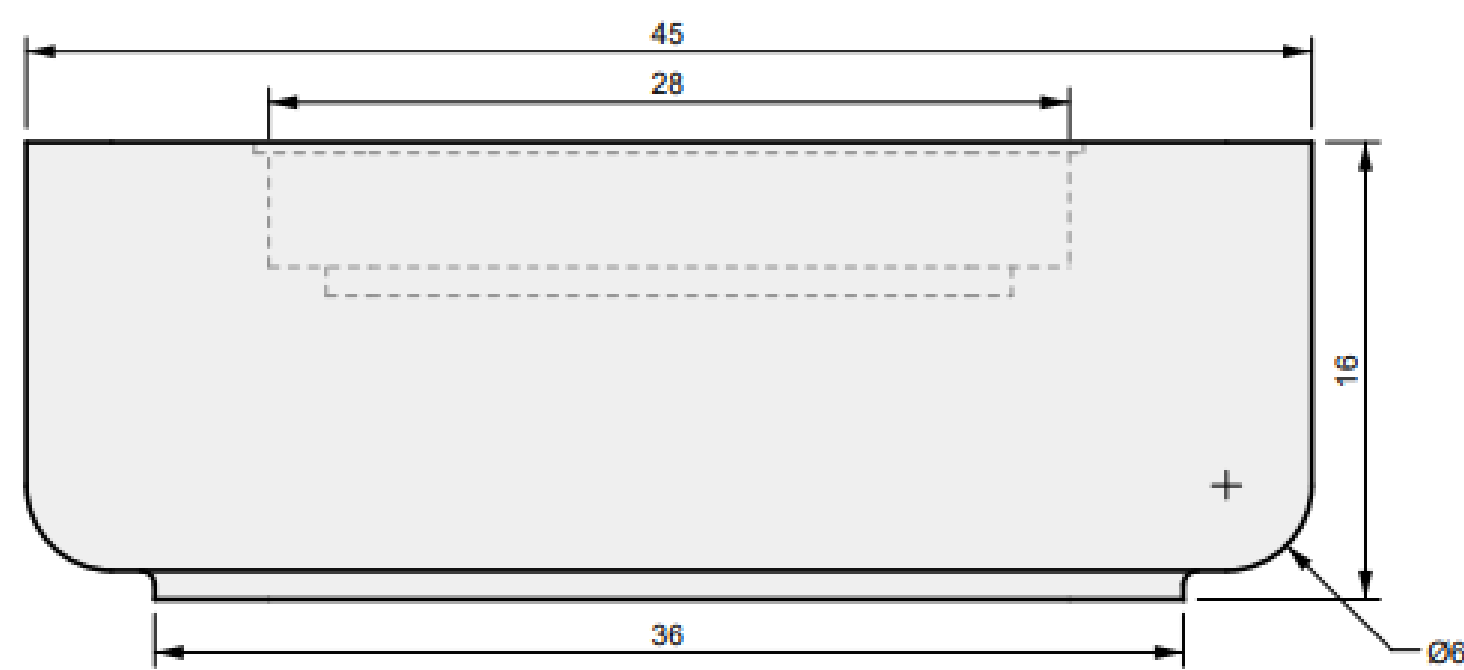

02 FRONT VIEW

ALUMINUM COVER

Cubo Rounded
32"

38 INCH

Cubo Rounded

01 TOP VIEW

04 PERSPECTIVE

02 FRONT VIEW

03 SIDE VIEW

01 TOP VIEW

03 PERSPECTIVE

02 FRONT VIEW

ALUMINUM COVER

Cubo Rounded
38"

45 INCH

Cubo Rounded

01 TOP VIEW

04 PERSPECTIVE

02 FRONT VIEW

03 SIDE VIEW

01 TOP VIEW

03 PERSPECTIVE

02 FRONT VIEW

ALUMINUM COVER

Cubo Rounded
45"

55 INCH

Cubo Rounded

01 TOP VIEW

04 PERSPECTIVE

02 FRONT VIEW

03 SIDE VIEW

01 TOP VIEW