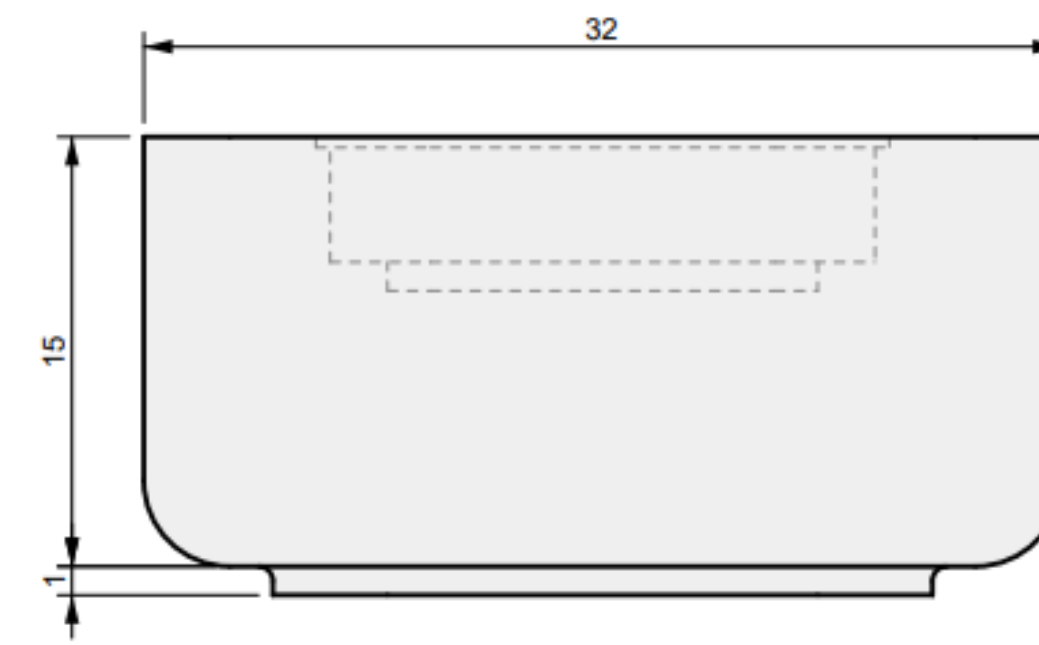

32 INCH

Cubo Rounded

01 TOP VIEW

04 PERSPECTIVE

02 FRONT VIEW

03 SIDE VIEW

01 TOP VIEW

03 PERSPECTIVE

02 FRONT VIEW

ALUMINUM COVER

Cubo Rounded
32"

38 INCH

Cubo Rounded

01 TOP VIEW

04 PERSPECTIVE

02 FRONT VIEW

03 SIDE VIEW

01 TOP VIEW

03 PERSPECTIVE

02 FRONT VIEW

ALUMINUM COVER

Cubo Rounded
38"

45 INCH

Cubo Rounded

Cubo Rounded
45"

55 INCH

Cubo Rounded

01 TOP VIEW

04 PERSPECTIVE

02 FRONT VIEW

03 SIDE VIEW

01 TOP VIEW