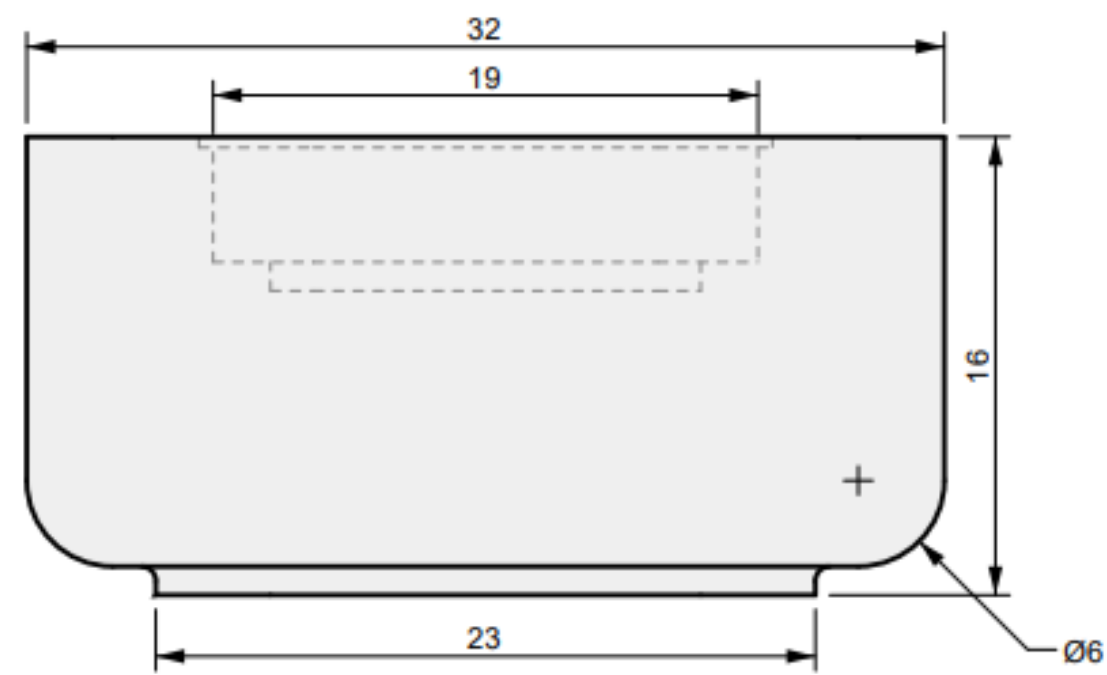

32 INCH

Cubo Rounded

01 TOP VIEW

04 PERSPECTIVE

02 FRONT VIEW

03 SIDE VIEW

01 TOP VIEW

03 PERSPECTIVE

02 FRONT VIEW

ALUMINUM COVER

Cubo Rounded
32"

38 INCH

Cubo Rounded

01 TOP VIEW

04 PERSPECTIVE

02 FRONT VIEW

03 SIDE VIEW

01 TOP VIEW

03 PERSPECTIVE

02 FRONT VIEW

ALUMINUM COVER

Cubo Rounded
38"

45 INCH

Cubo Rounded

Cubo Rounded
45"

55 INCH

Cubo Rounded

01 TOP VIEW

04 PERSPECTIVE

02 FRONT VIEW

03 SIDE VIEW

01 TOP VIEW