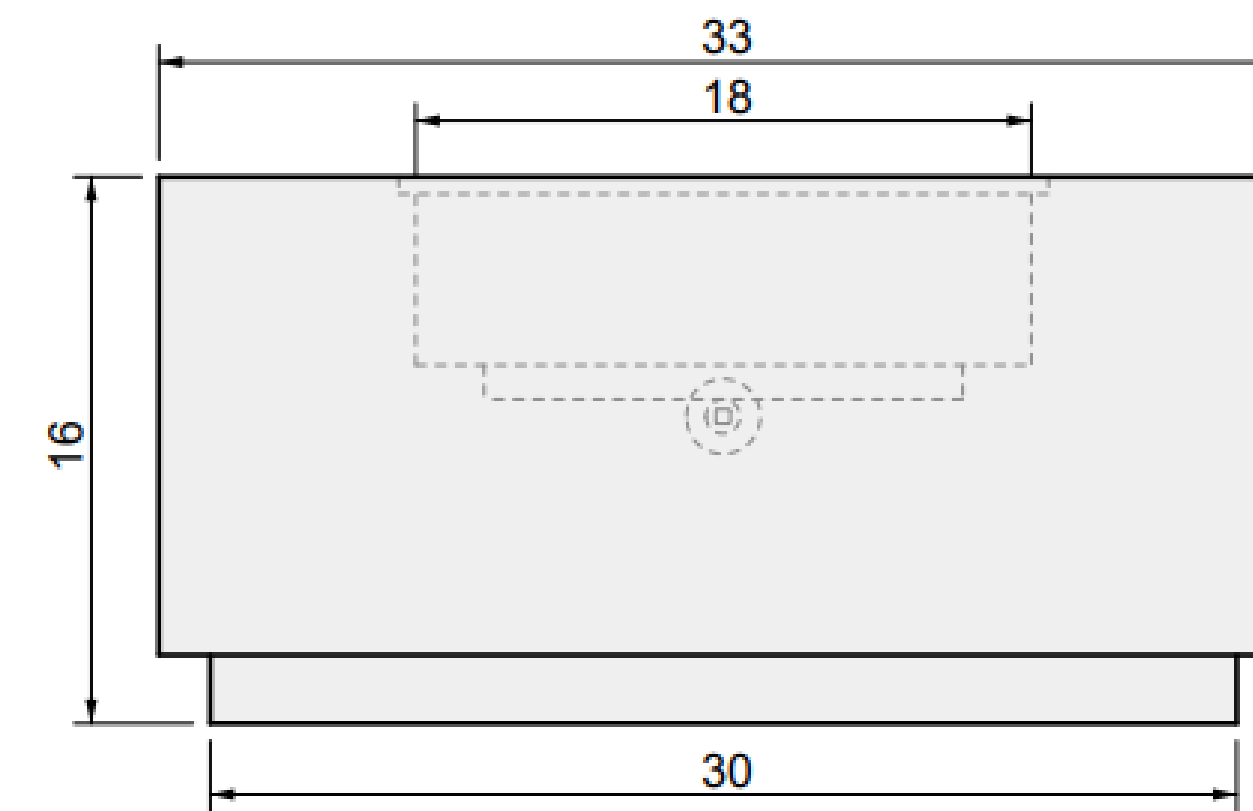

## Lumera Fire Table

01 TOP VIEW

04 PERSPECTIVE

02 FRONT VIEW

03 SIDE VIEW

# ALUMINUM COVER

Lumera Fire Table  
55"

01 TOP VIEW

04 PERSPECTIVE

02 FRONT VIEW

03 SIDE VIEW

# ALUMINUM COVER

Lumera Fire Table  
65"

01 TOP VIEW

04 PERSPECTIVE

02 FRONT VIEW

03 SIDE VIEW

# ALUMINUM COVER

Lumera Fire Table  
95"

01 TOP VIEW

04 PERSPECTIVE

02 FRONT VIEW

03 SIDE VIEW