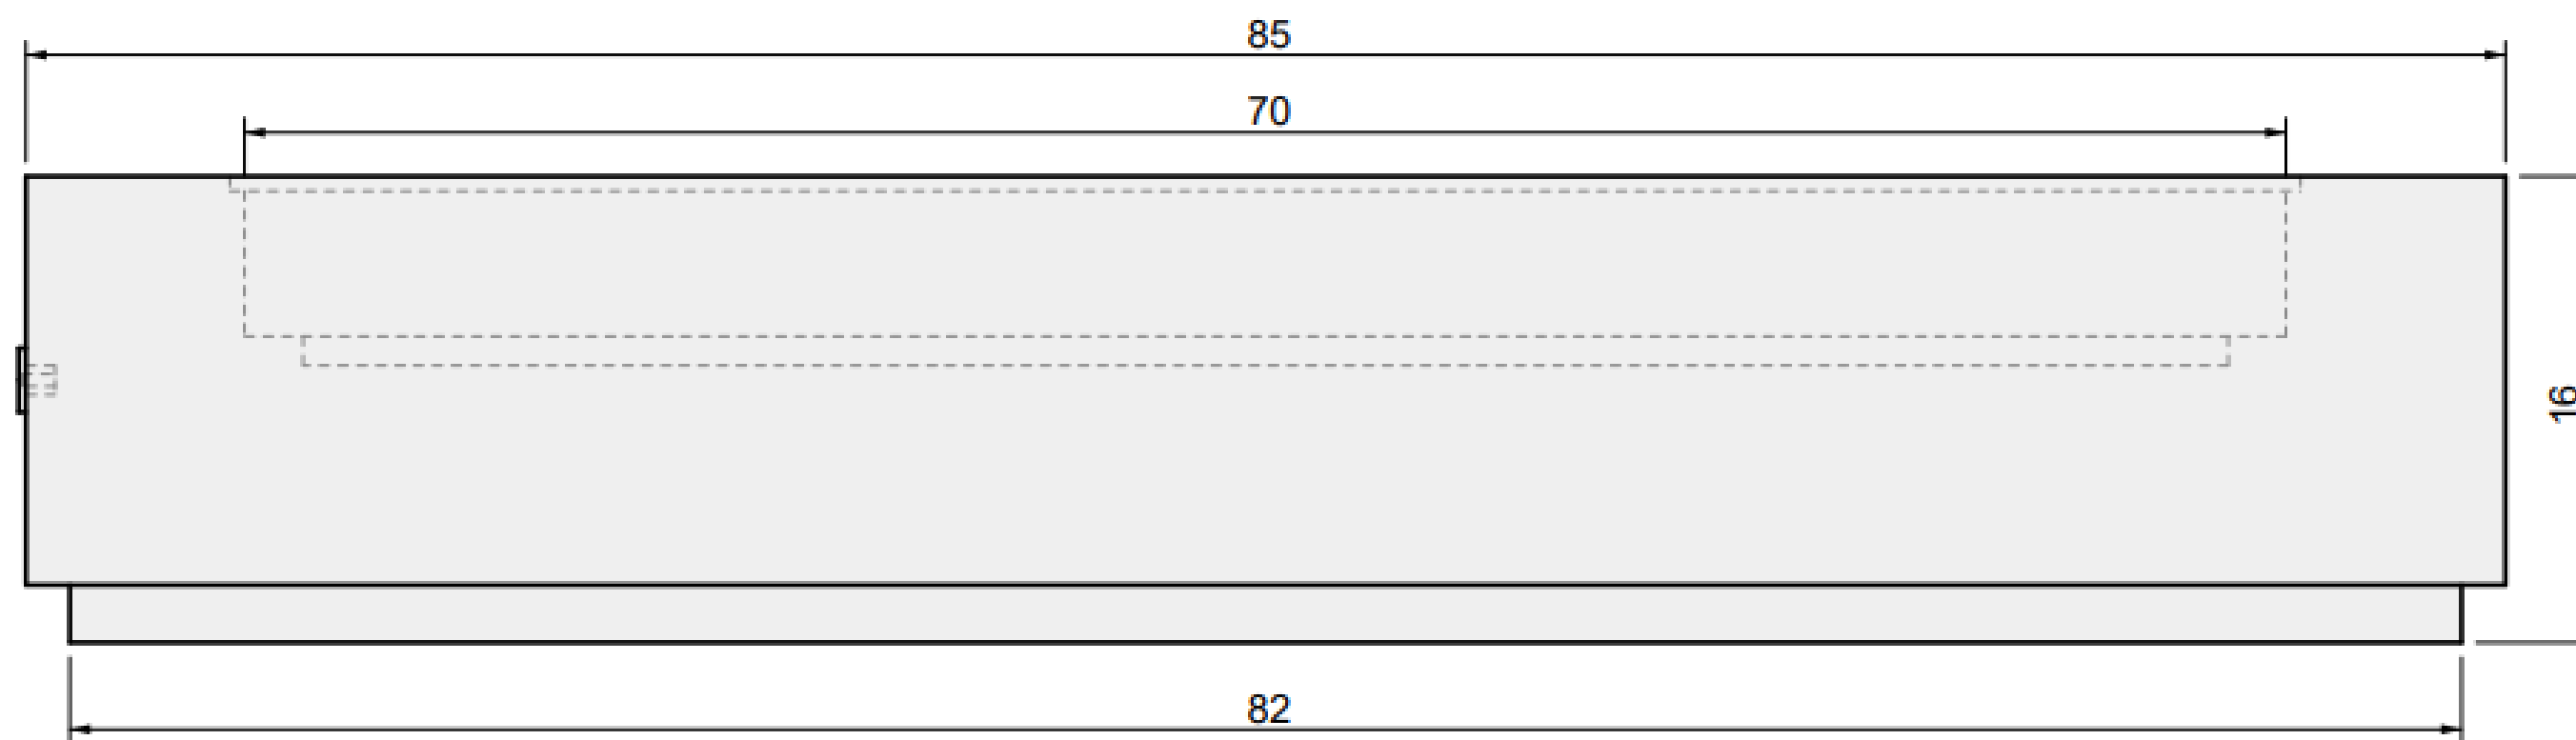

02 FRONT VIEW