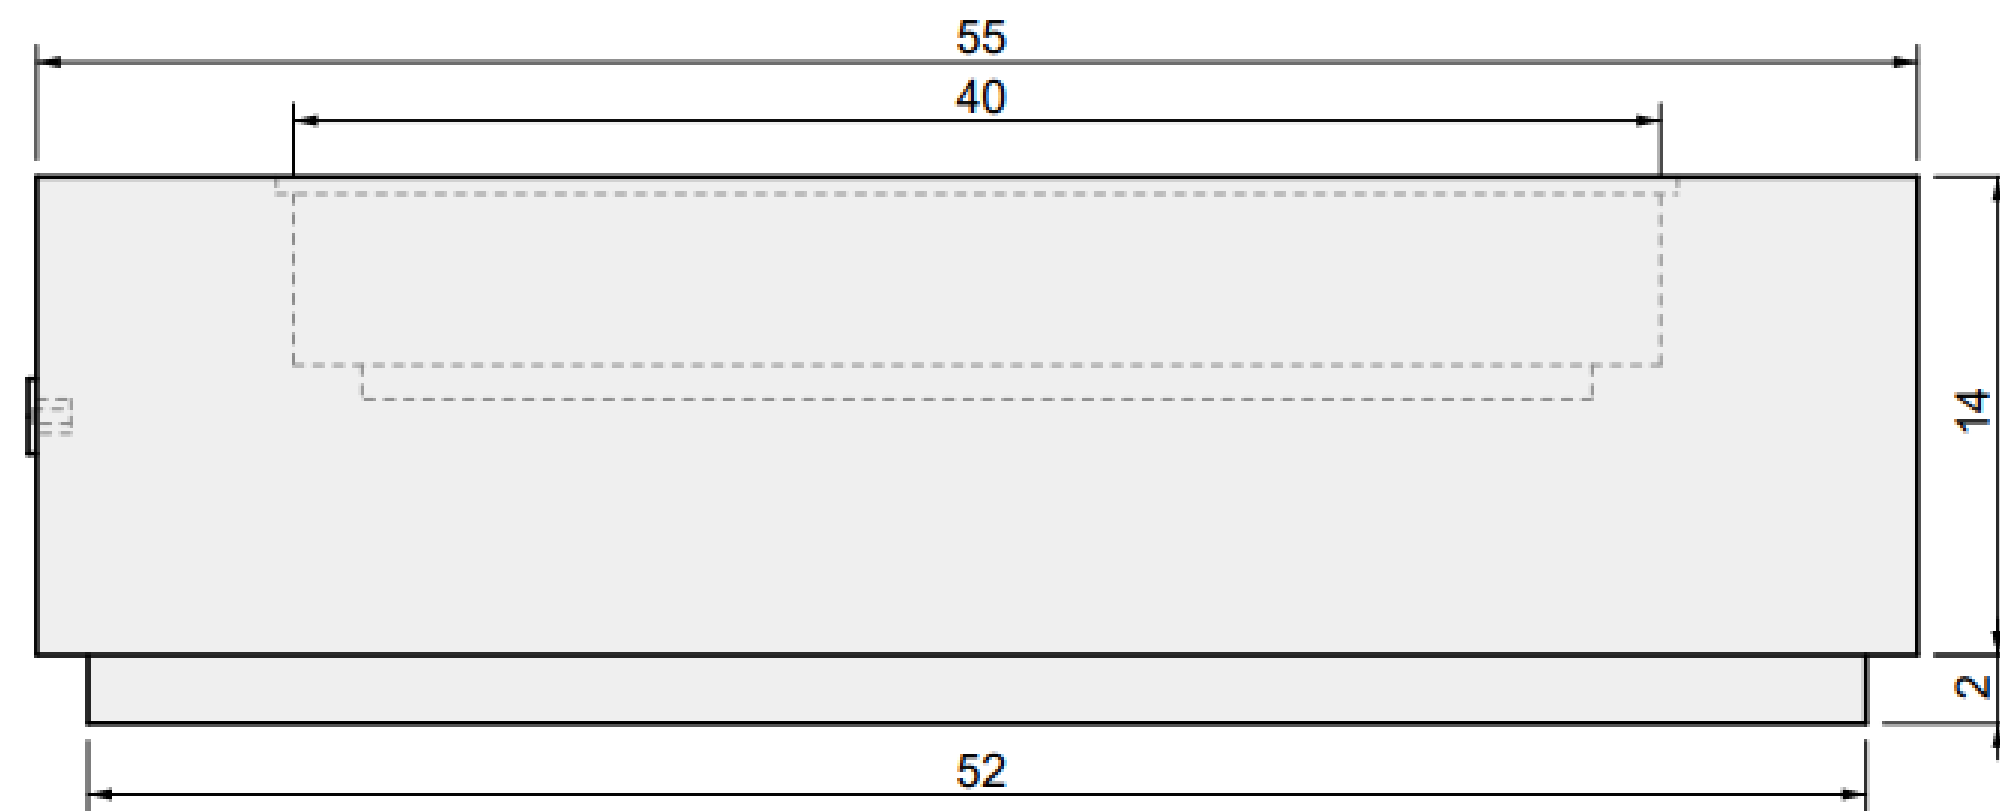

02 FRONT VIEW