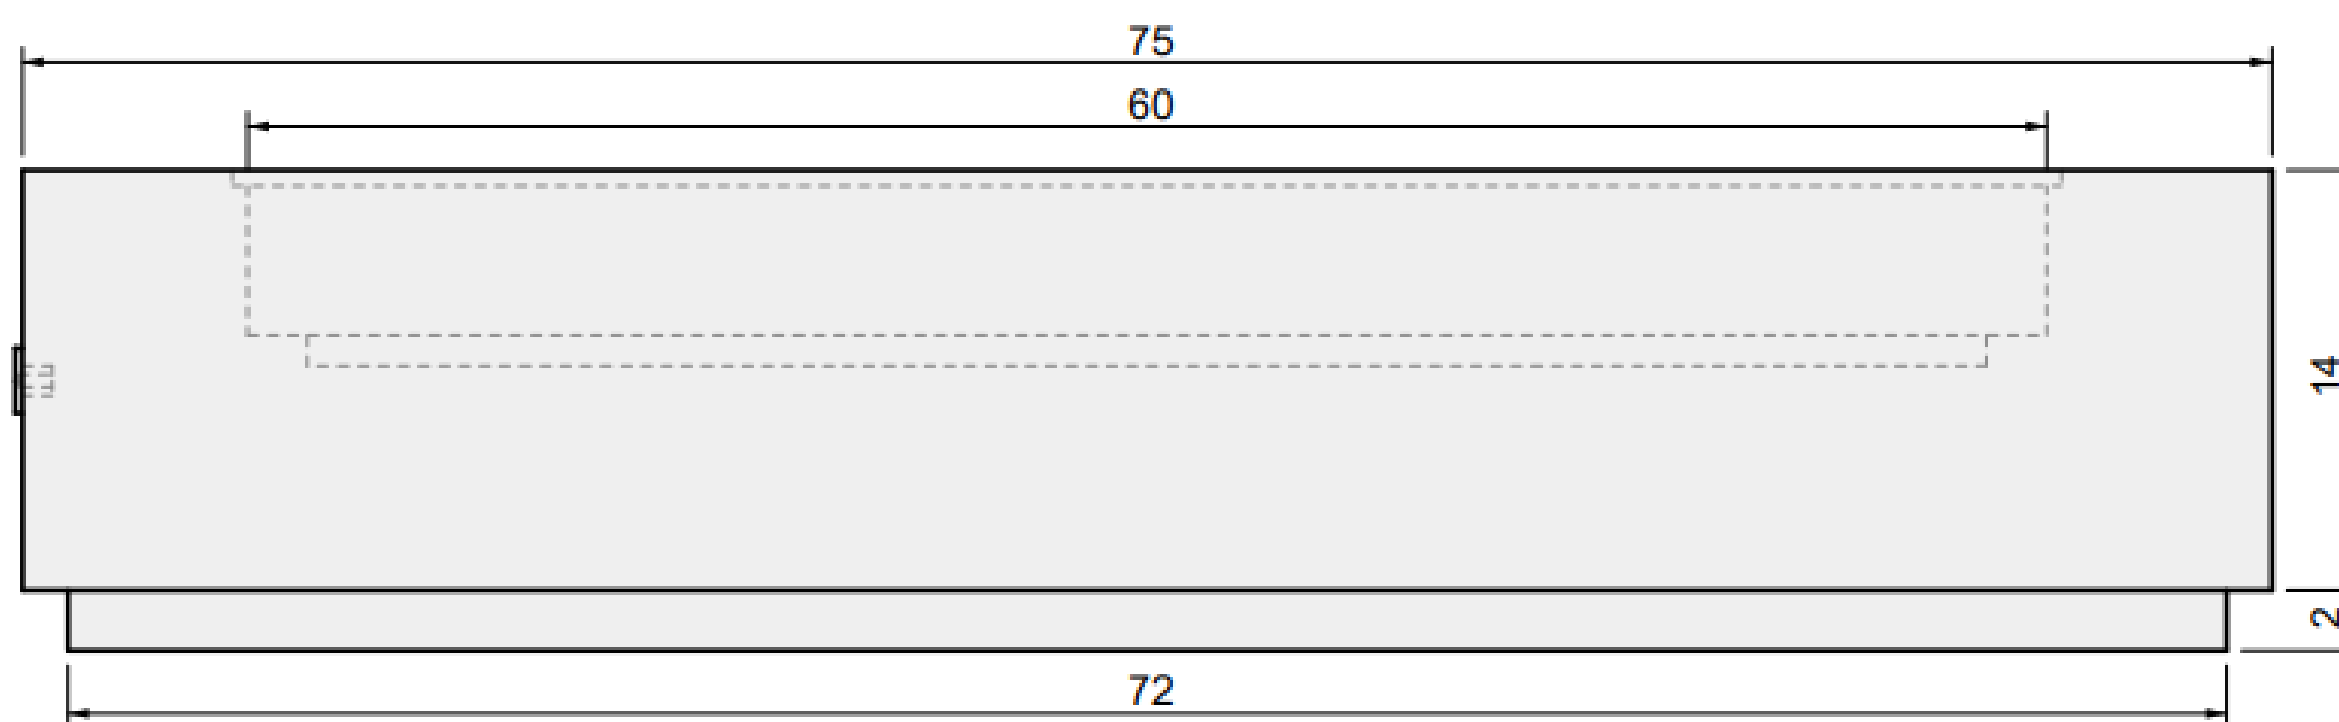

02 FRONT VIEW