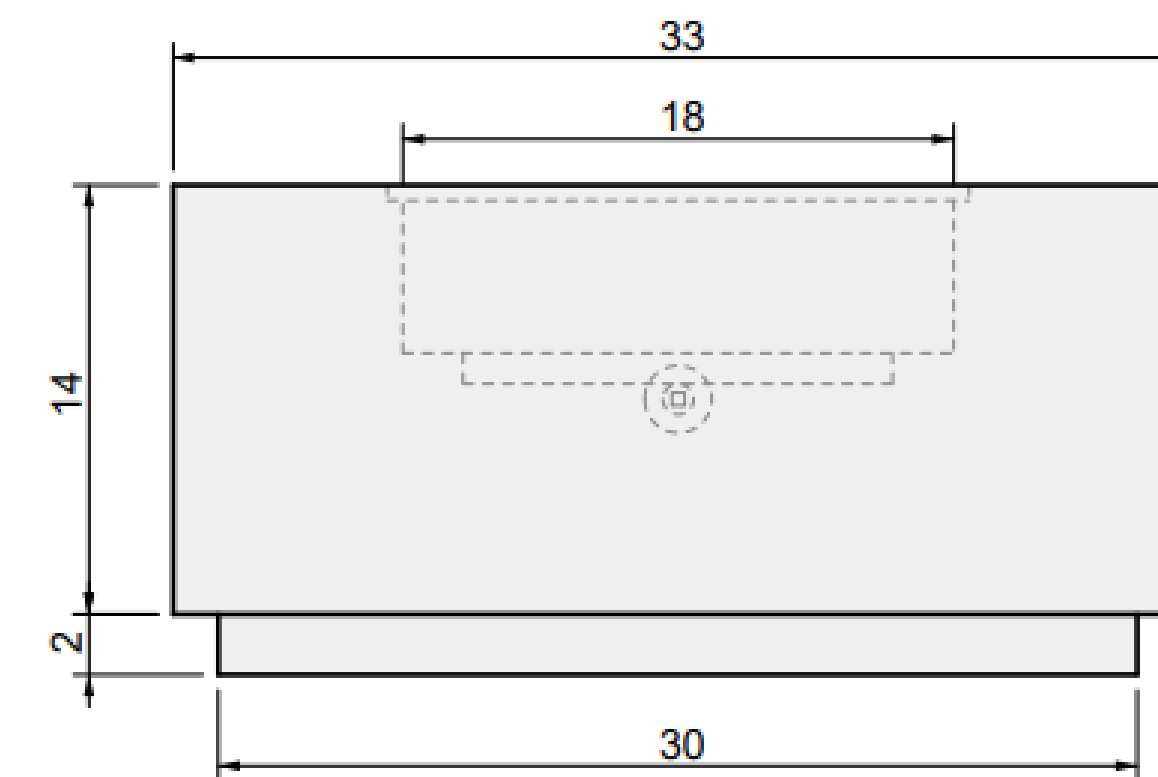

# ALUMINUM COVER

Lumera Fire Table  
75"

01 TOP VIEW

04 PERSPECTIVE

02 FRONT VIEW

03 SIDE VIEW

## Lumera Fire Table

01 TOP VIEW

04 PERSPECTIVE

02 FRONT VIEW

03 SIDE VIEW

# ALUMINUM COVER

Lumera Fire Table  
85"

01 TOP VIEW

04 PERSPECTIVE

02 FRONT VIEW

03 SIDE VIEW