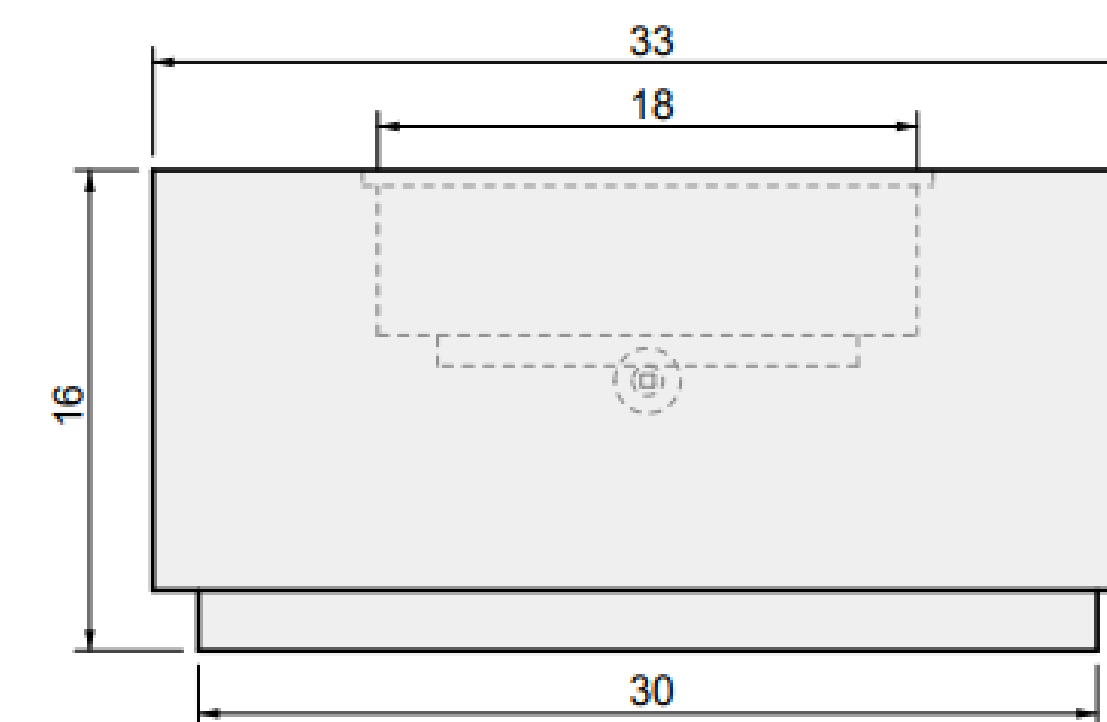

# ALUMINUM COVER

Lumera Fire Table  
65"

01 TOP VIEW

04 PERSPECTIVE

02 FRONT VIEW

03 SIDE VIEW

## Lumera Fire Table

01 TOP VIEW

04 PERSPECTIVE

02 FRONT VIEW

03 SIDE VIEW

# ALUMINUM COVER

Lumera Fire Table  
75"

01 TOP VIEW

04 PERSPECTIVE

02 FRONT VIEW

03 SIDE VIEW

# ALUMINUM COVER

Lumera Fire Table  
85"

01 TOP VIEW

04 PERSPECTIVE

02 FRONT VIEW

03 SIDE VIEW