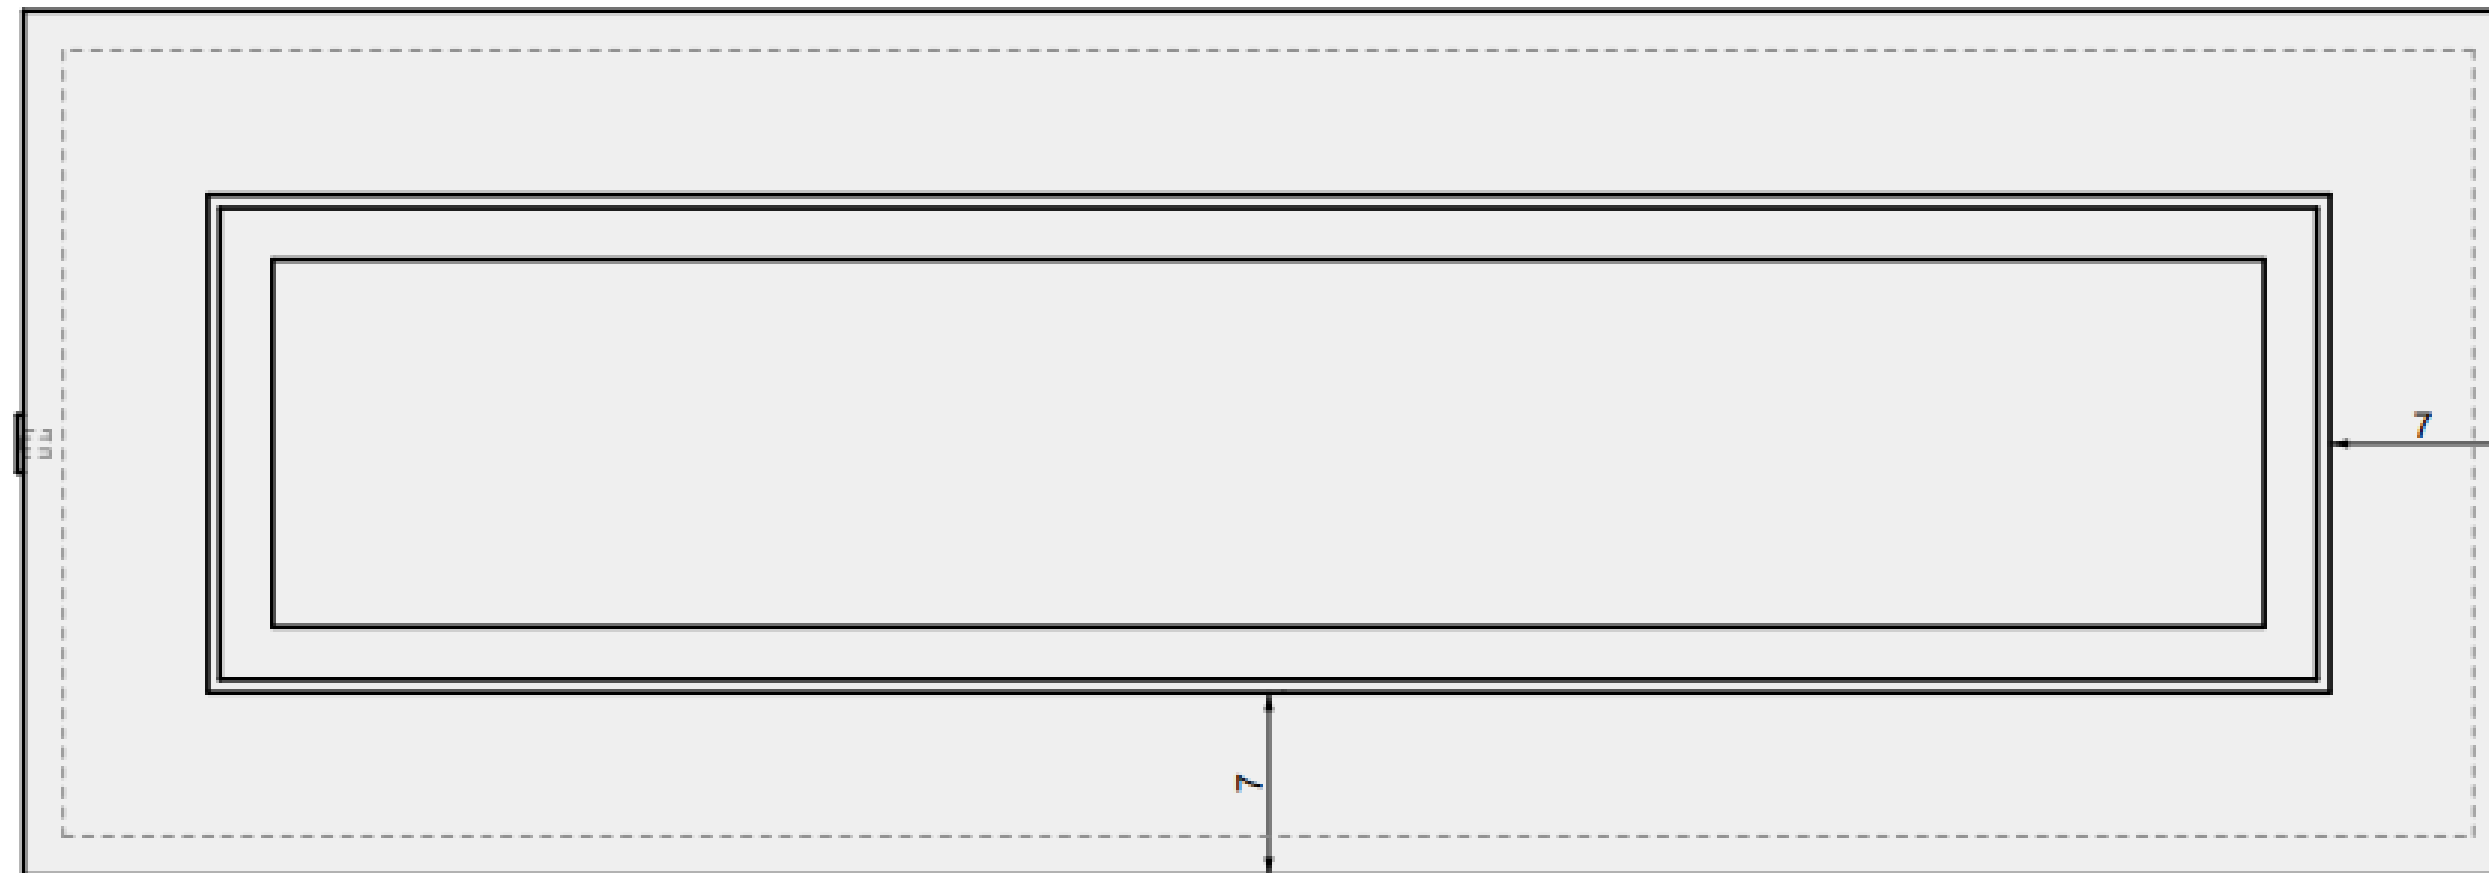

95 INCH

Lumera Fire Table

01 TOP VIEW