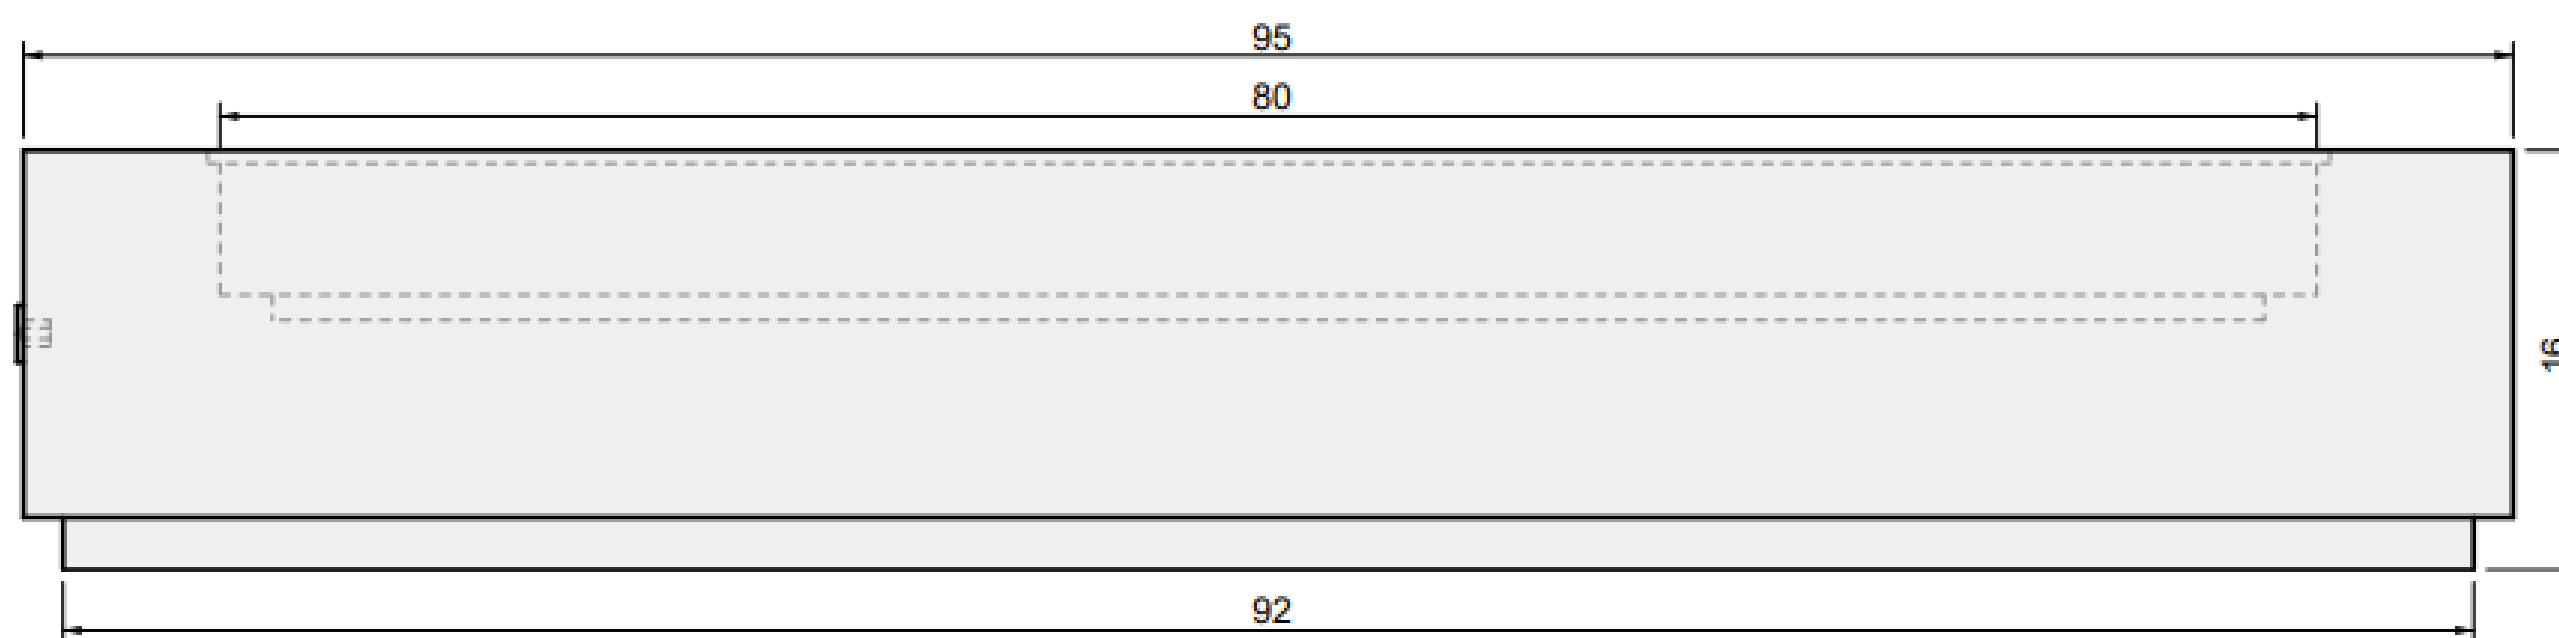

# ALUMINUM COVER

Lumera Fire Table  
85"

01 TOP VIEW

04 PERSPECTIVE

02 FRONT VIEW

03 SIDE VIEW

## Lumera Fire Table

01 TOP VIEW

04 PERSPECTIVE

02 FRONT VIEW

03 SIDE VIEW