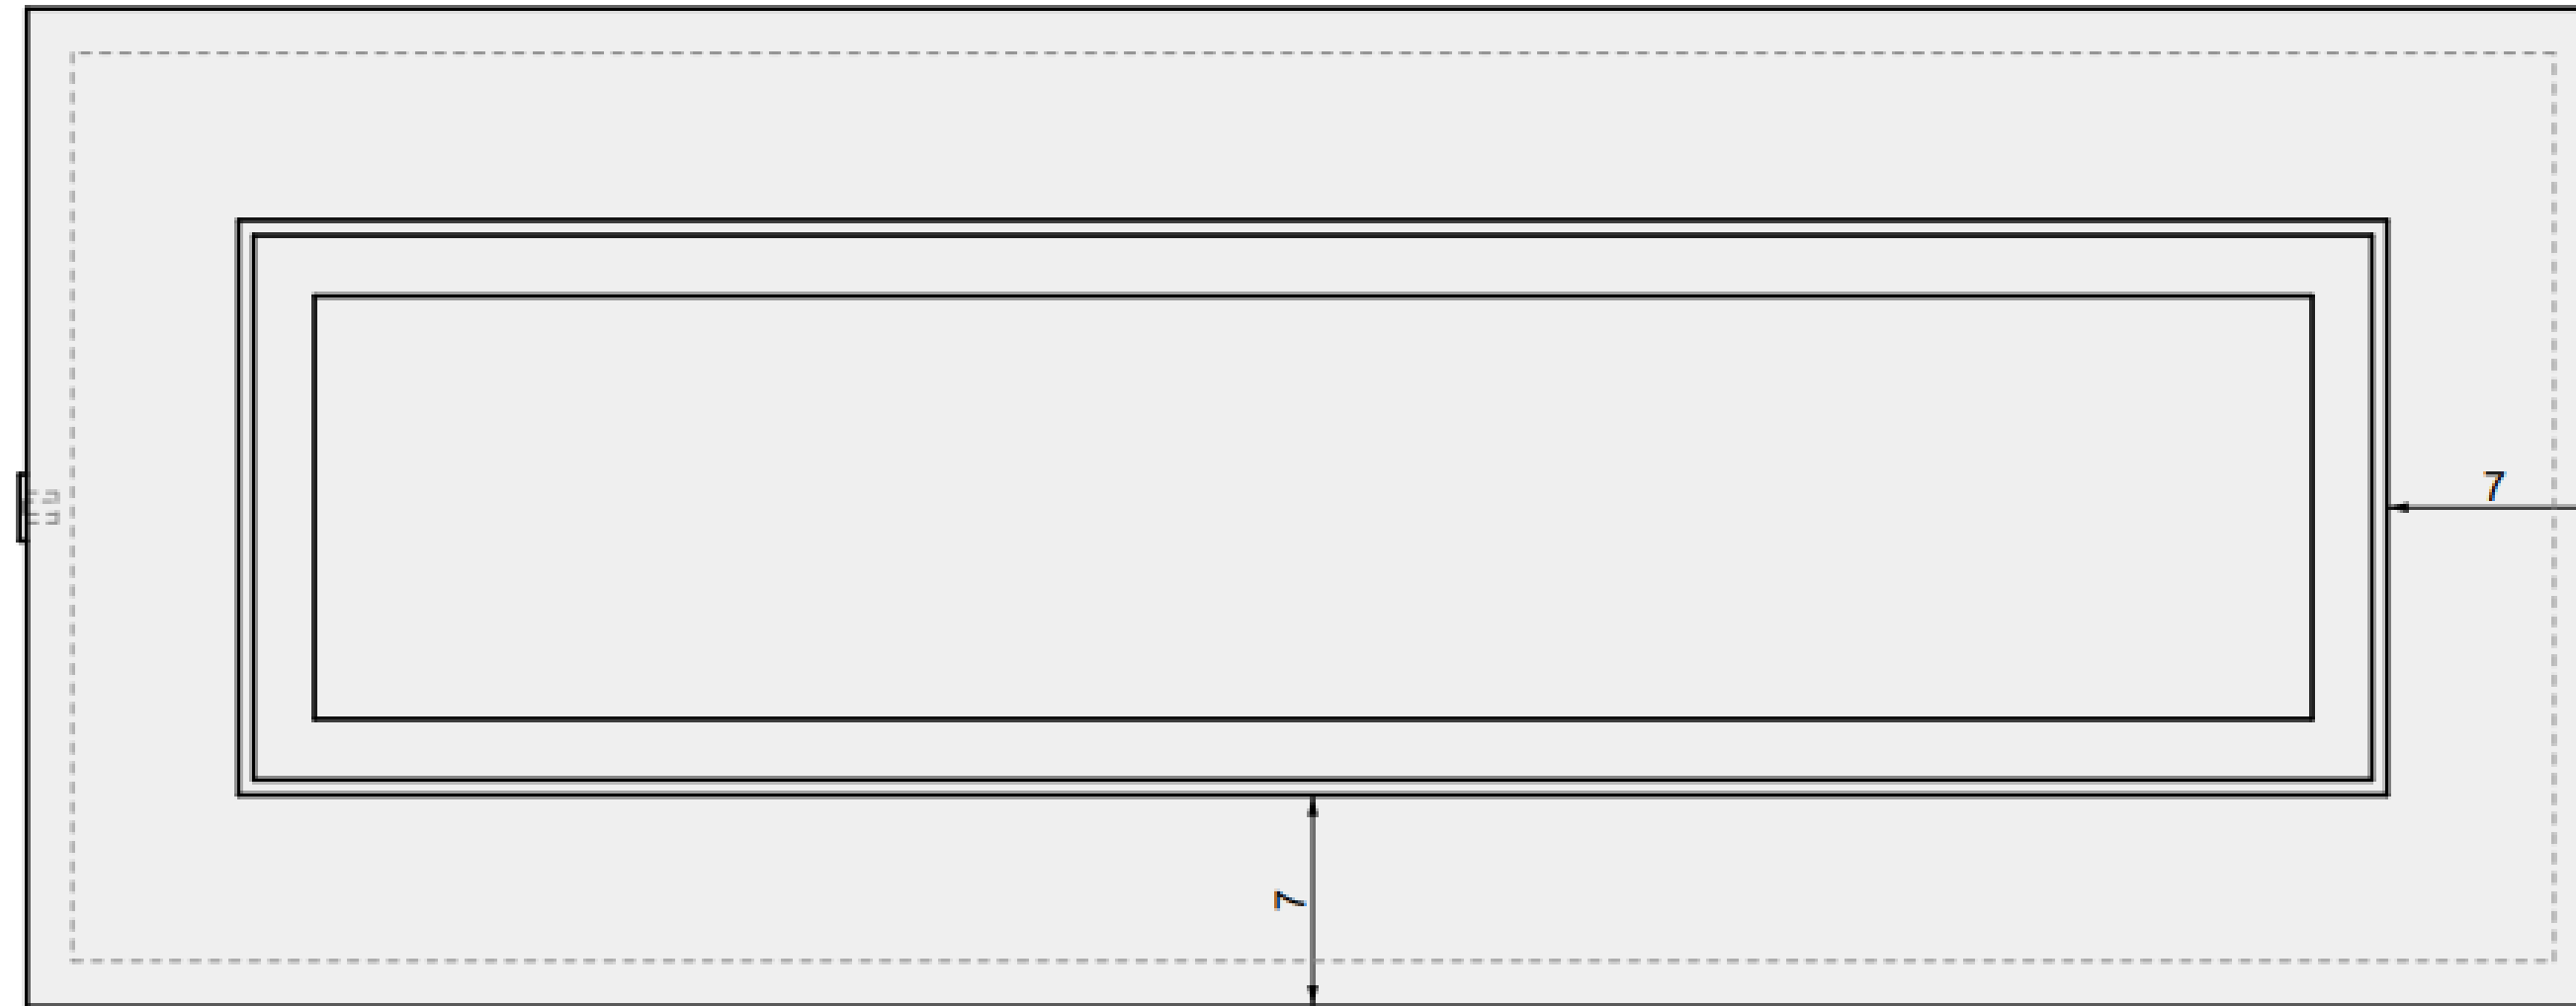

85 INCH

Lumera Fire Table

01 TOP VIEW