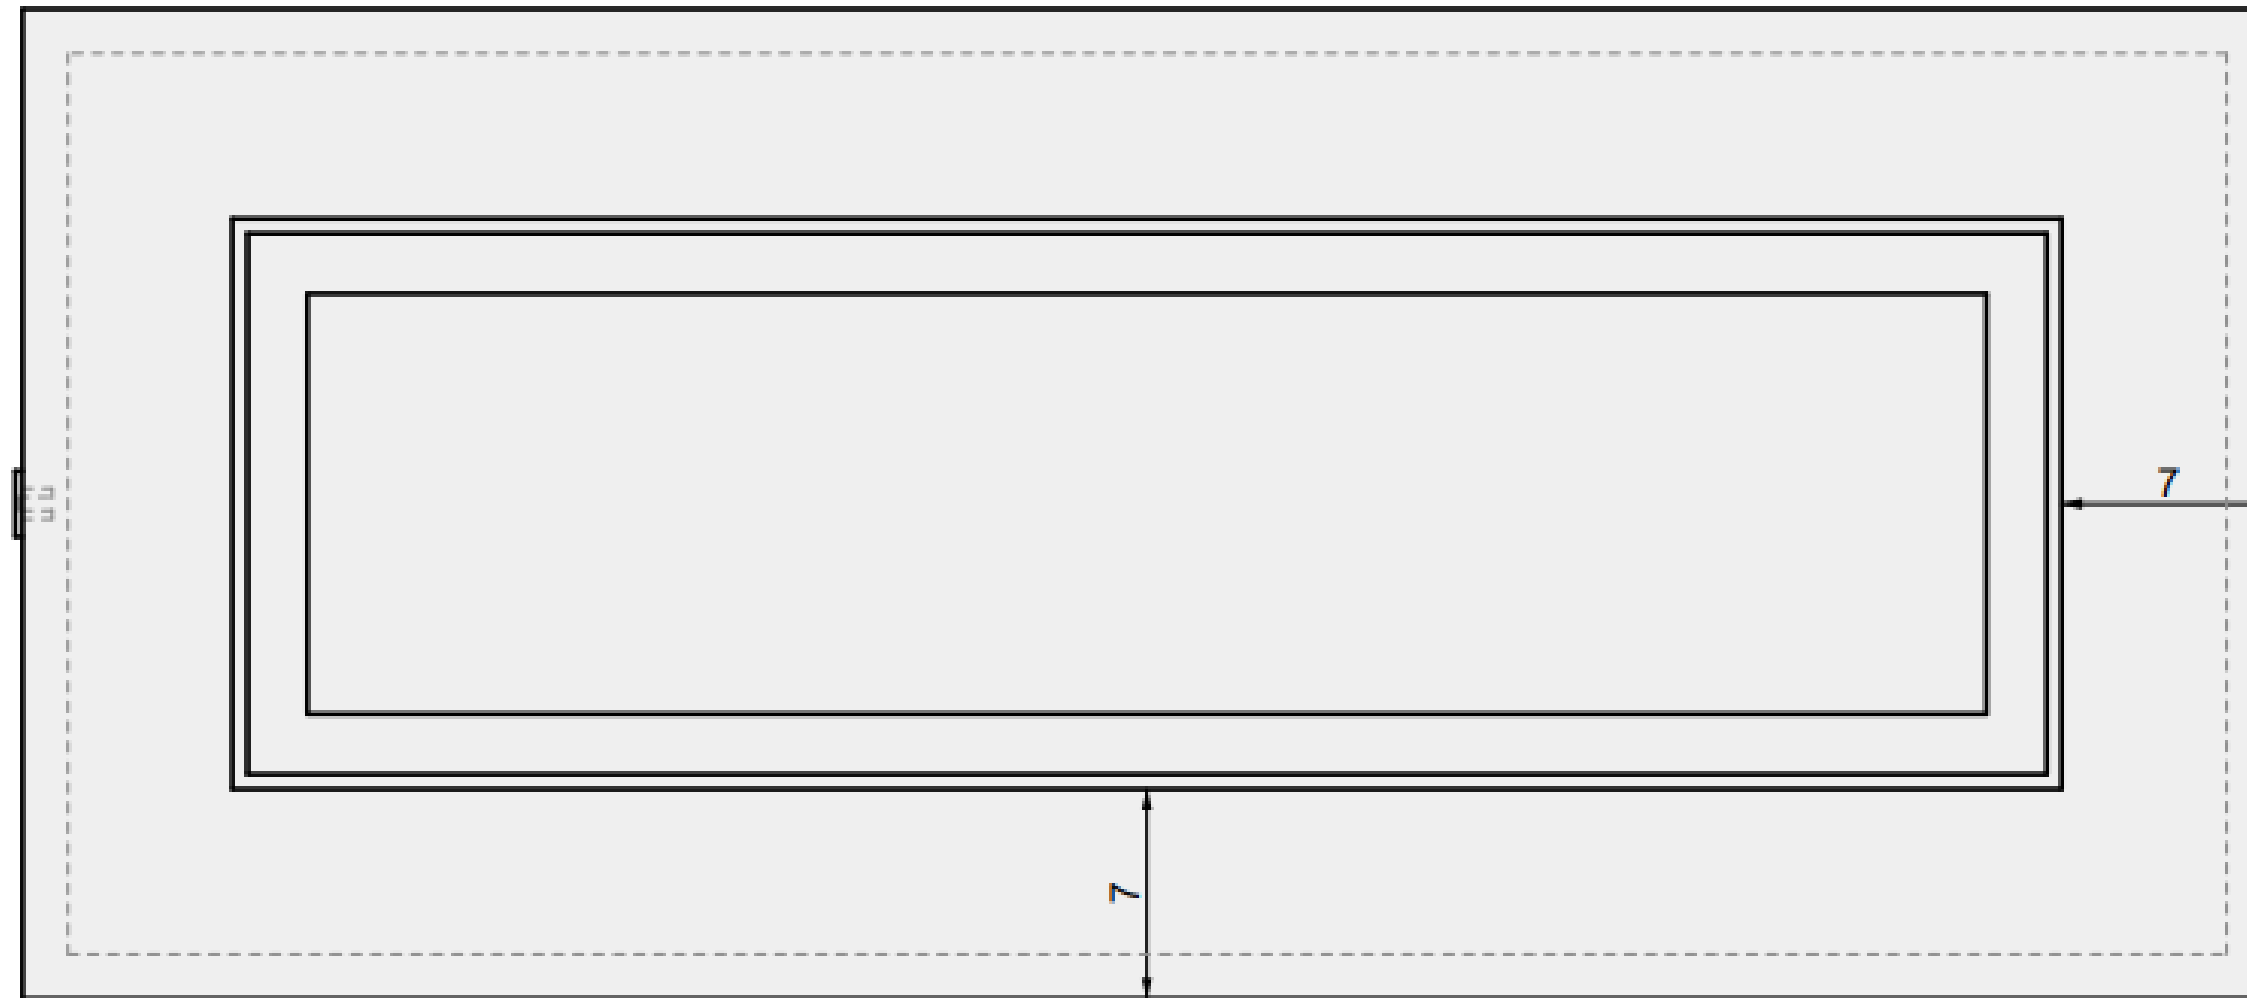

75 INCH

Lumera Fire Table

01 TOP VIEW