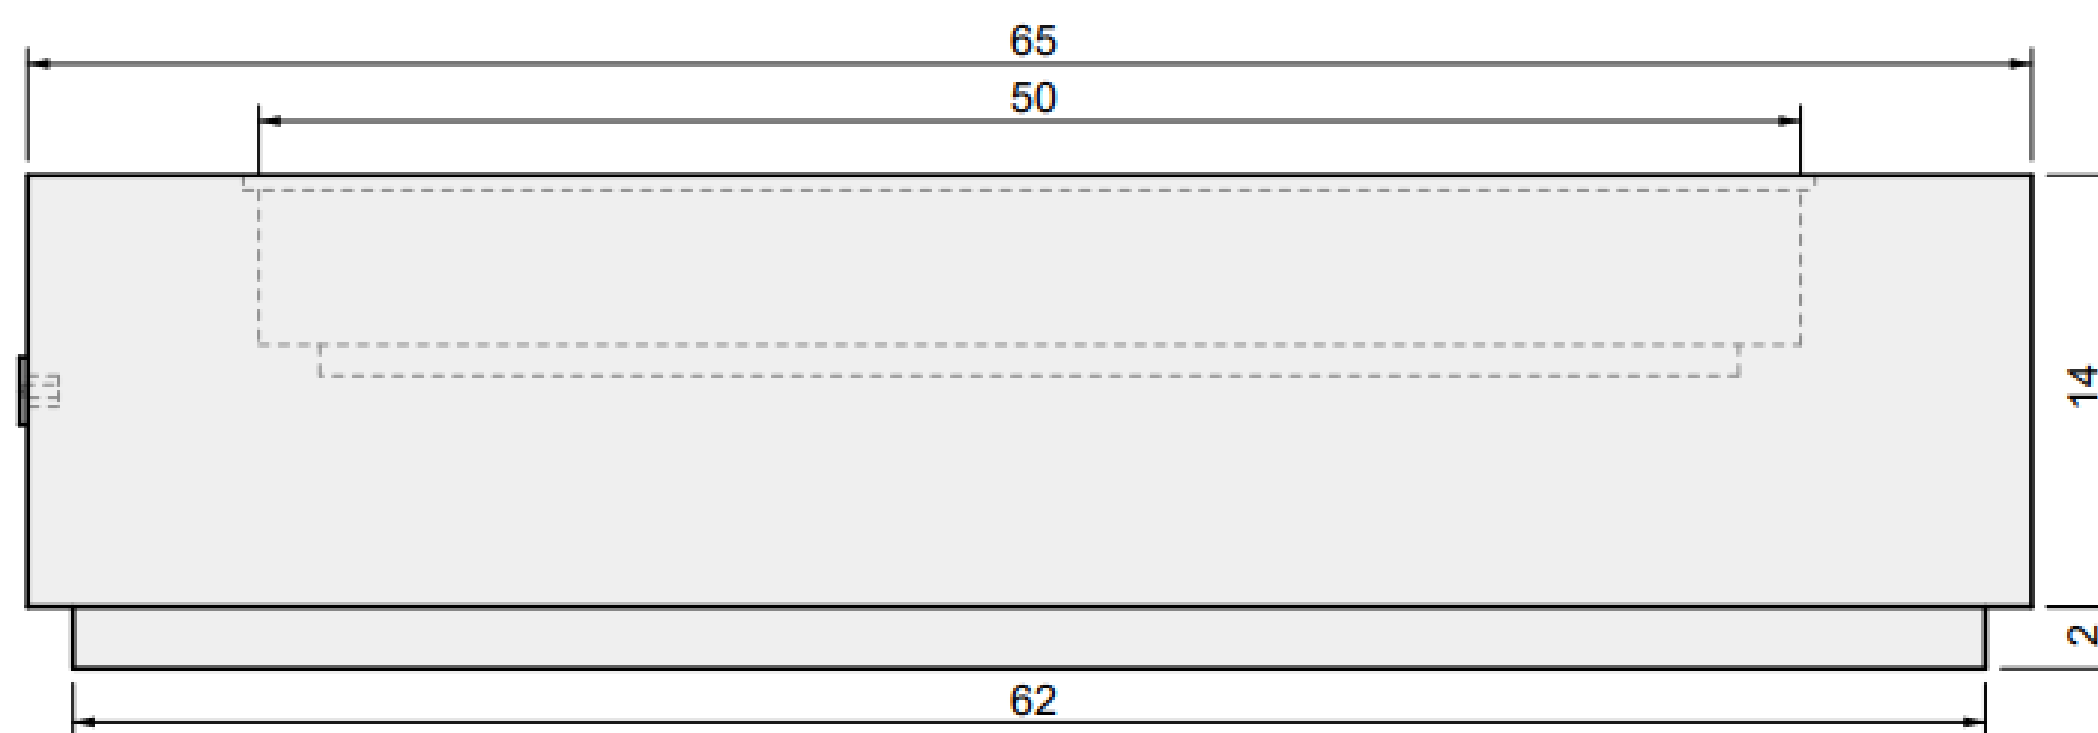

02 FRONT VIEW