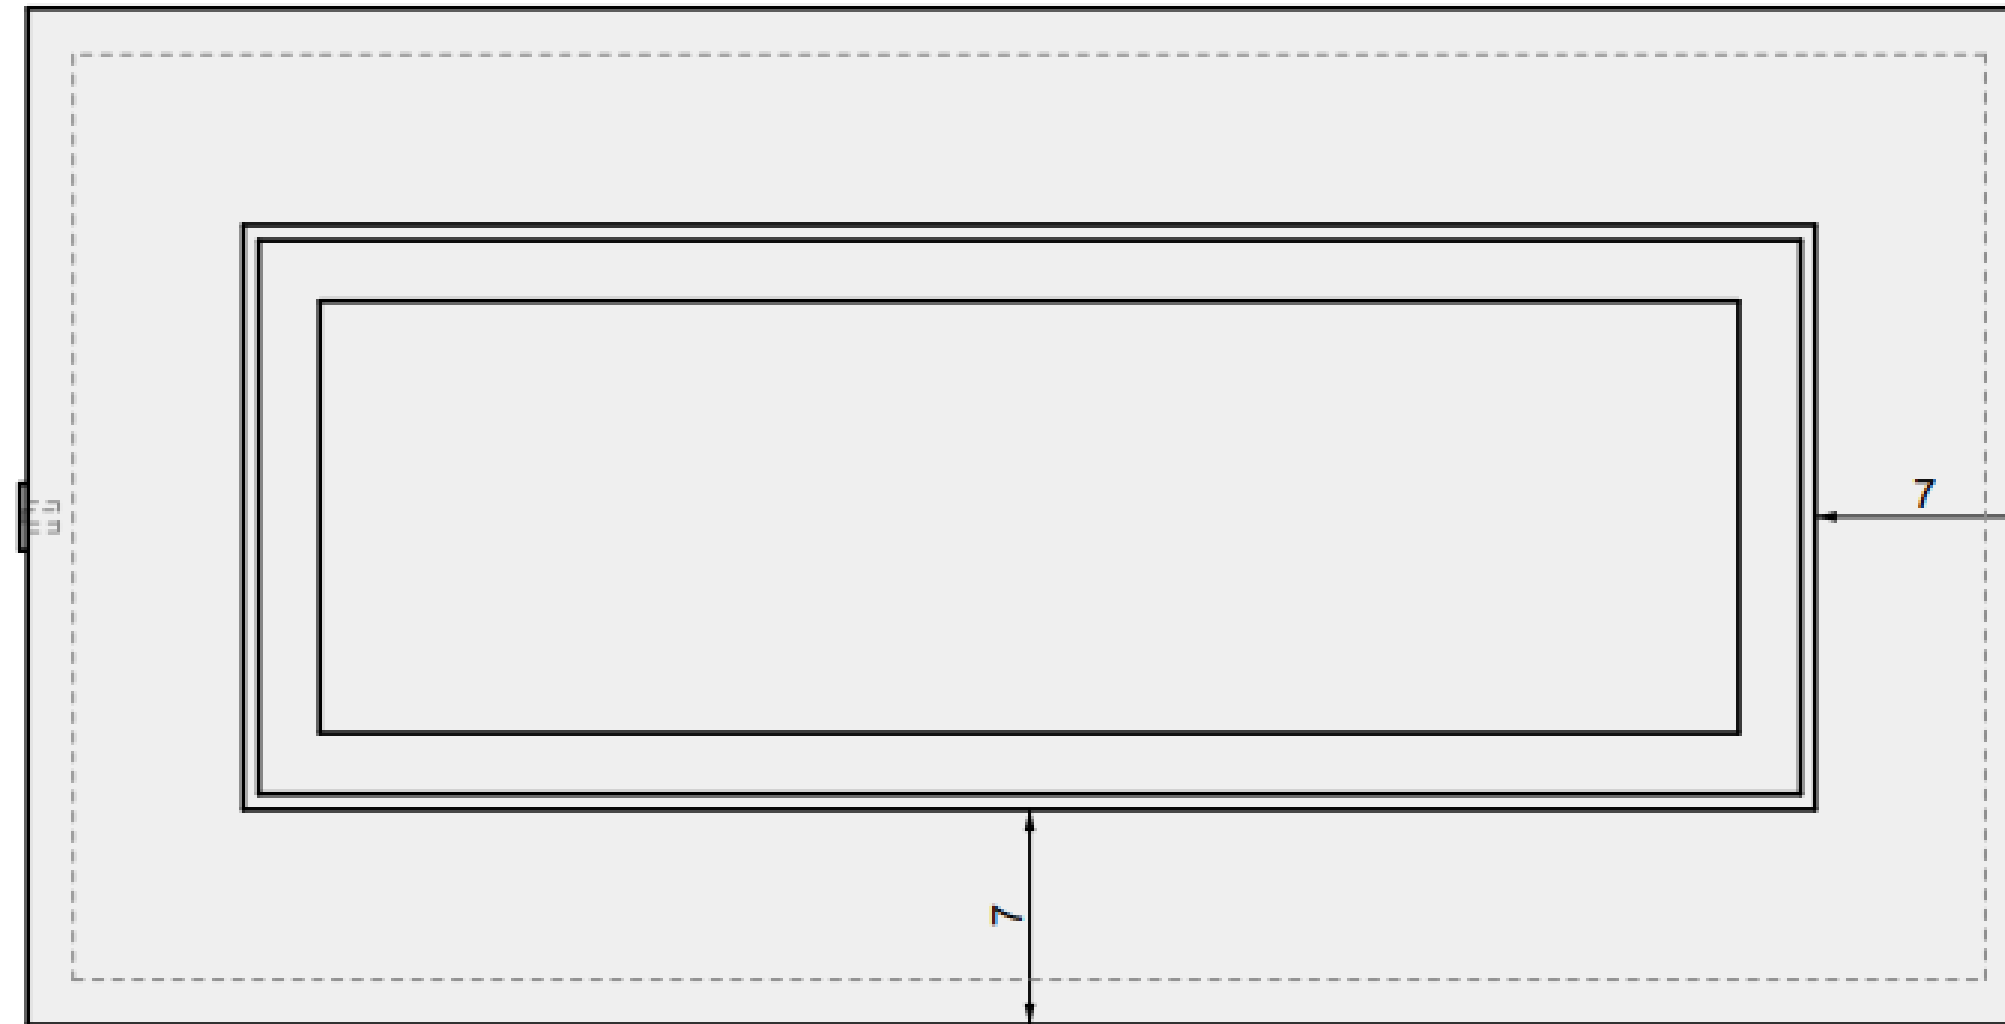

65 INCH

Lumera Fire Table

01 TOP VIEW