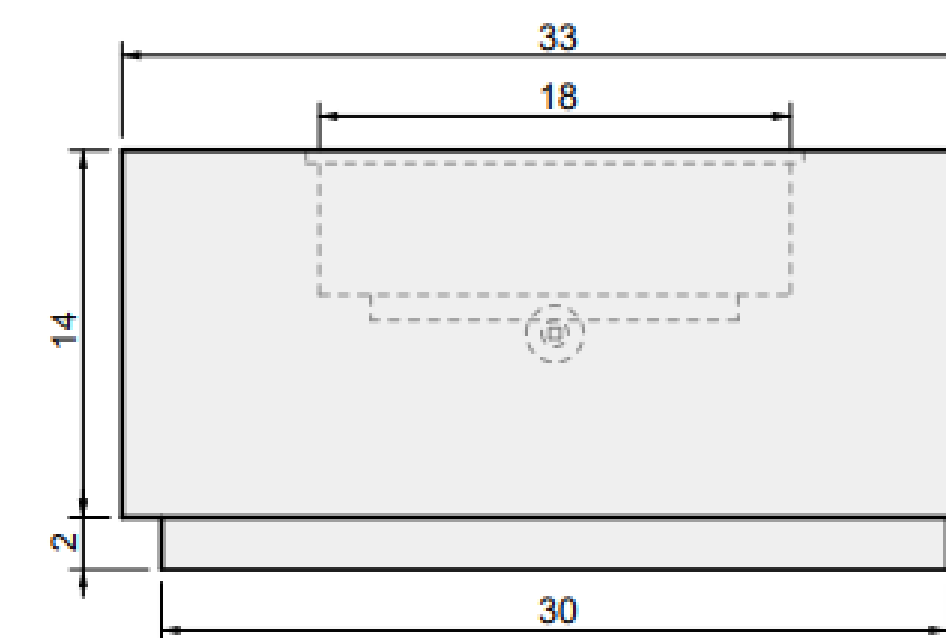

# ALUMINUM COVER

Lumera Fire Table  
85"

01 TOP VIEW

04 PERSPECTIVE

02 FRONT VIEW

03 SIDE VIEW

## Lumera Fire Table

01 TOP VIEW

04 PERSPECTIVE

02 FRONT VIEW

03 SIDE VIEW

# ALUMINUM COVER

Lumera Fire Table  
95"

01 TOP VIEW

04 PERSPECTIVE

02 FRONT VIEW

03 SIDE VIEW