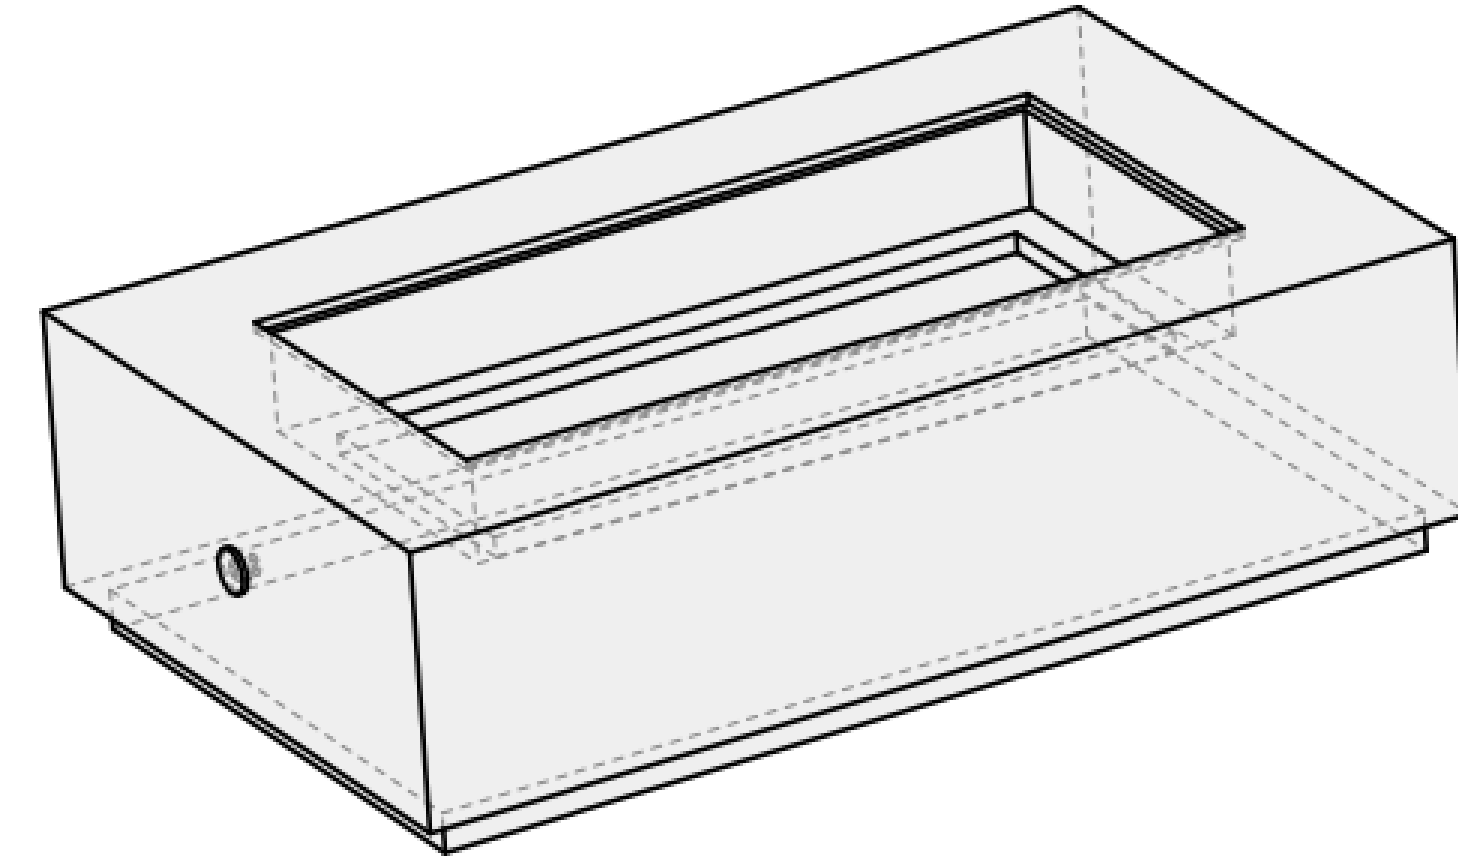

# 55 INCH

## Lumera Fire Table

01 TOP VIEW

04 PERSPECTIVE

02 FRONT VIEW

03 SIDE VIEW

# ALUMINUM COVER

Lumera Fire Table  
55"

01 TOP VIEW

04 PERSPECTIVE

02 FRONT VIEW

03 SIDE VIEW