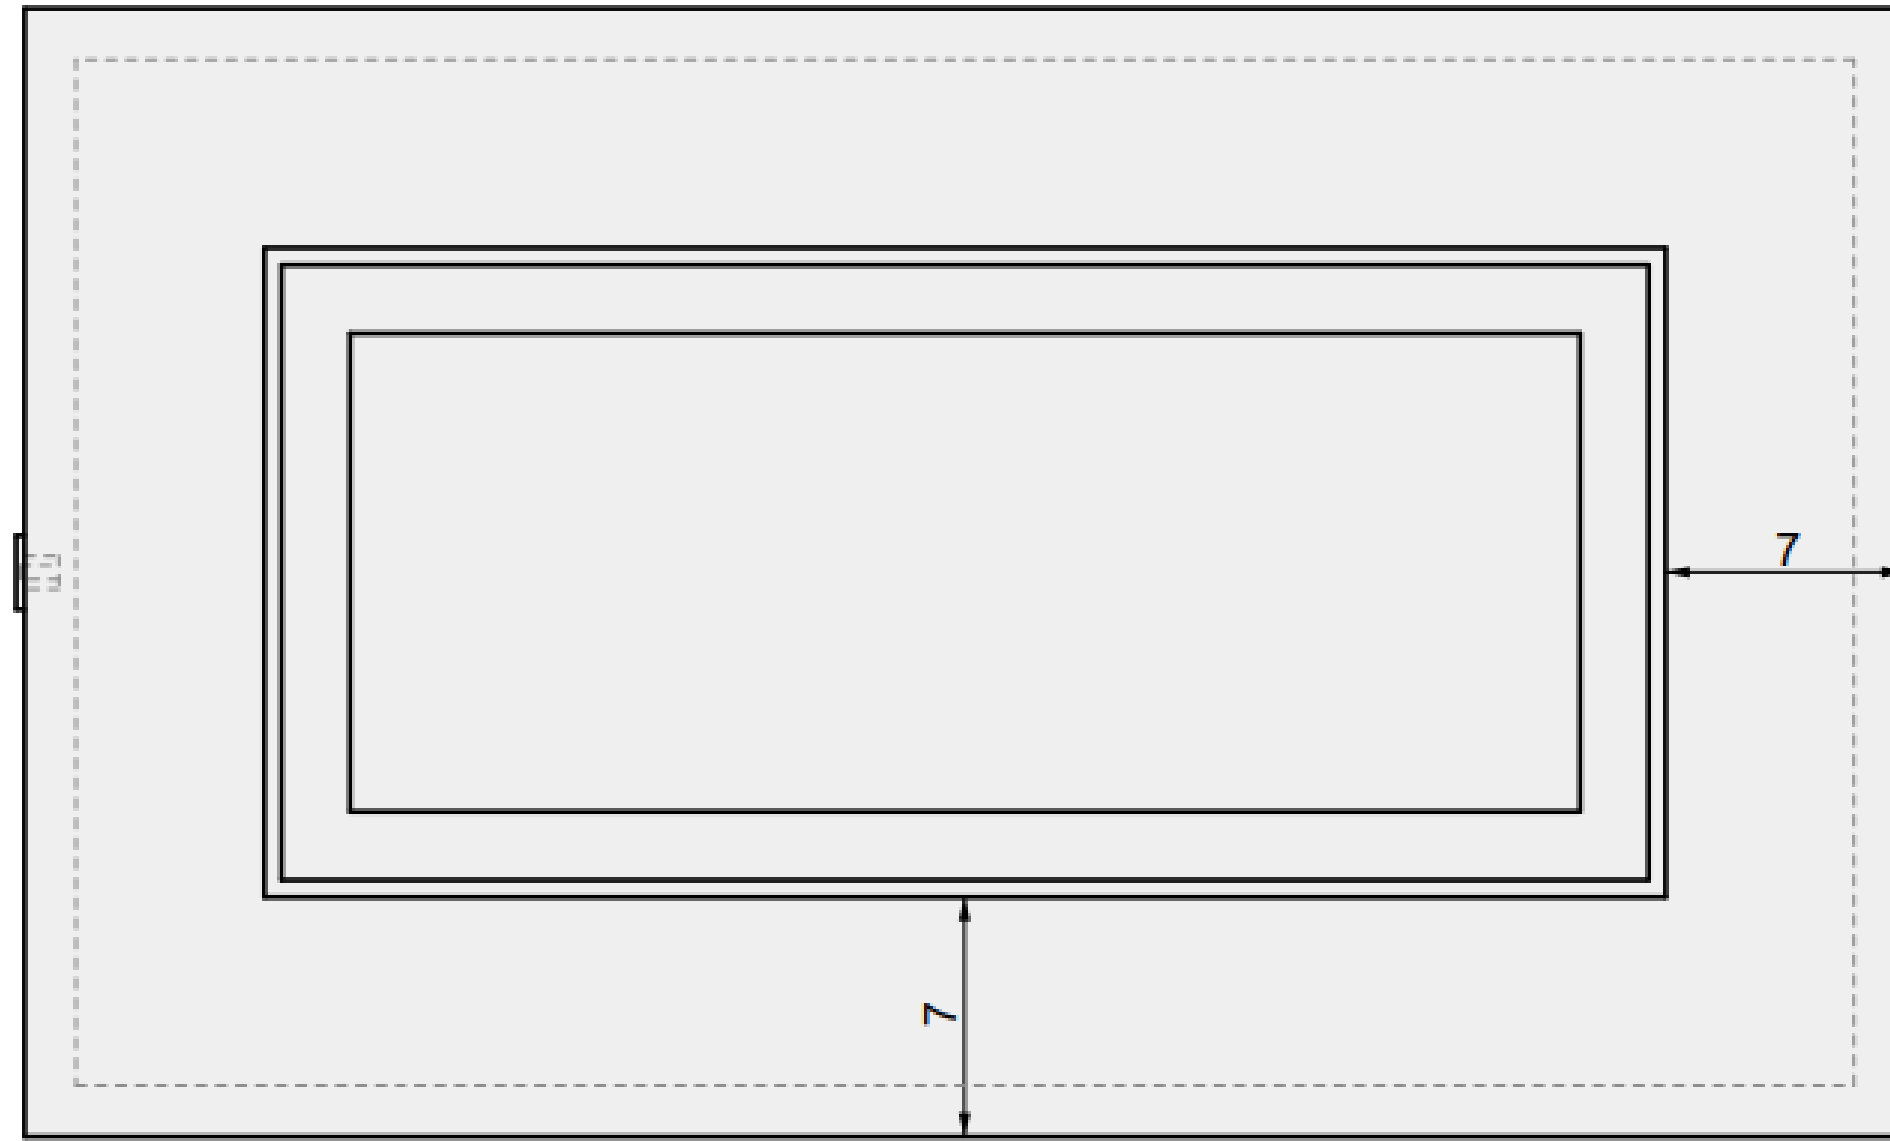

55 INCH

Lumera Fire Table

01 TOP VIEW