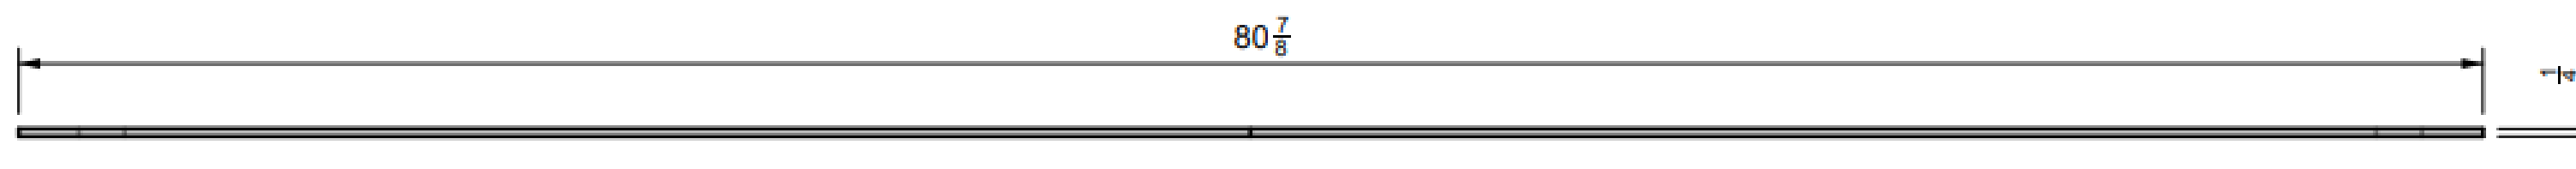

# ALUMINUM COVER

Lumera Fire Table  
95"

01 TOP VIEW

04 PERSPECTIVE

02 FRONT VIEW

03 SIDE VIEW