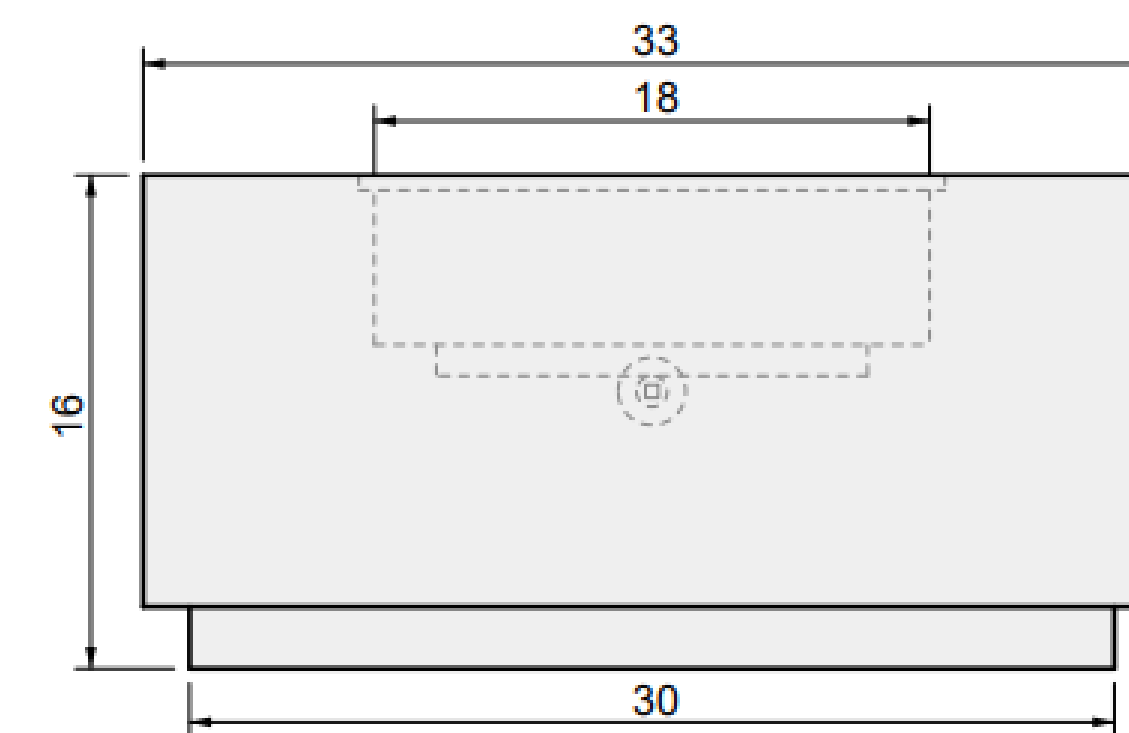

# ALUMINUM COVER

Lumera Fire Table  
55"

01 TOP VIEW

04 PERSPECTIVE

02 FRONT VIEW

03 SIDE VIEW

## Lumera Fire Table

01 TOP VIEW

04 PERSPECTIVE

02 FRONT VIEW

03 SIDE VIEW

# ALUMINUM COVER

Lumera Fire Table  
65"

01 TOP VIEW

04 PERSPECTIVE

02 FRONT VIEW

03 SIDE VIEW

# ALUMINUM COVER

Lumera Fire Table  
75"

01 TOP VIEW

04 PERSPECTIVE

02 FRONT VIEW

03 SIDE VIEW