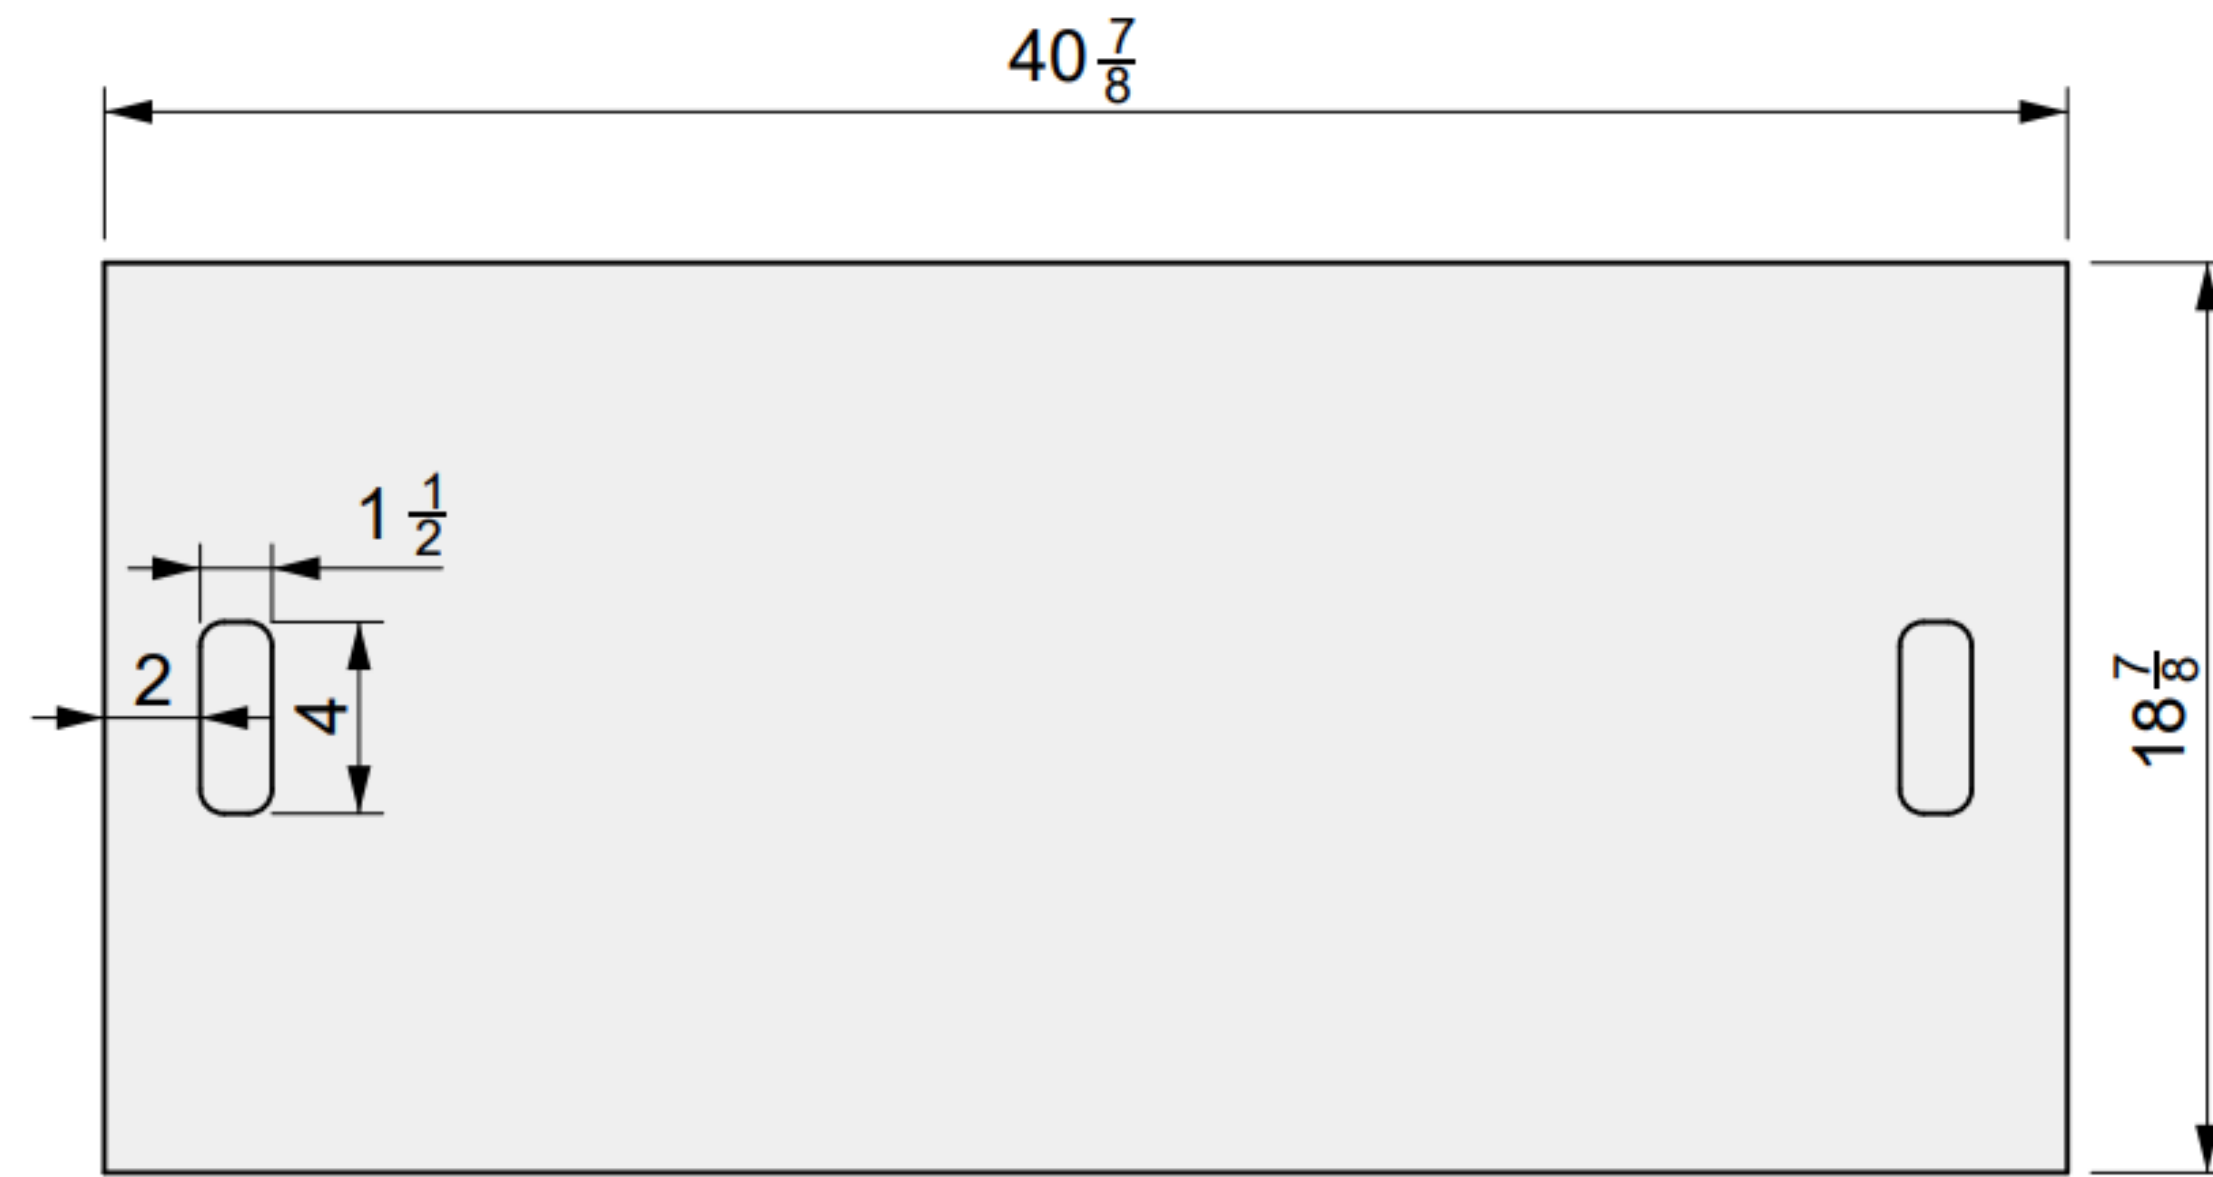

03 SIDE VIEW

ALUMINUM COVER

Lumera Gather 65"

01 TOP VIEW

03 PERSPECTIVE

02 FRONT VIEW

75 INCH

Lumera Gather

01 TOP VIEW

04 PERSPECTIVE

02 FRONT VIEW

03 SIDE VIEW

ALUMINUM COVER

Lumera Gather 75"

01 TOP VIEW

03 PERSPECTIVE

02 FRONT VIEW

85 INCH

Lumera Gather

01 TOP VIEW

04 PERSPECTIVE

02 FRONT VIEW

03 SIDE VIEW

*Cover dimensions not available.

95 INCH

Lumera Gather

01 TOP VIEW

04 PERSPECTIVE

02 FRONT VIEW

03 SIDE VIEW

ALUMINUM COVER

Lumera Gather 95"