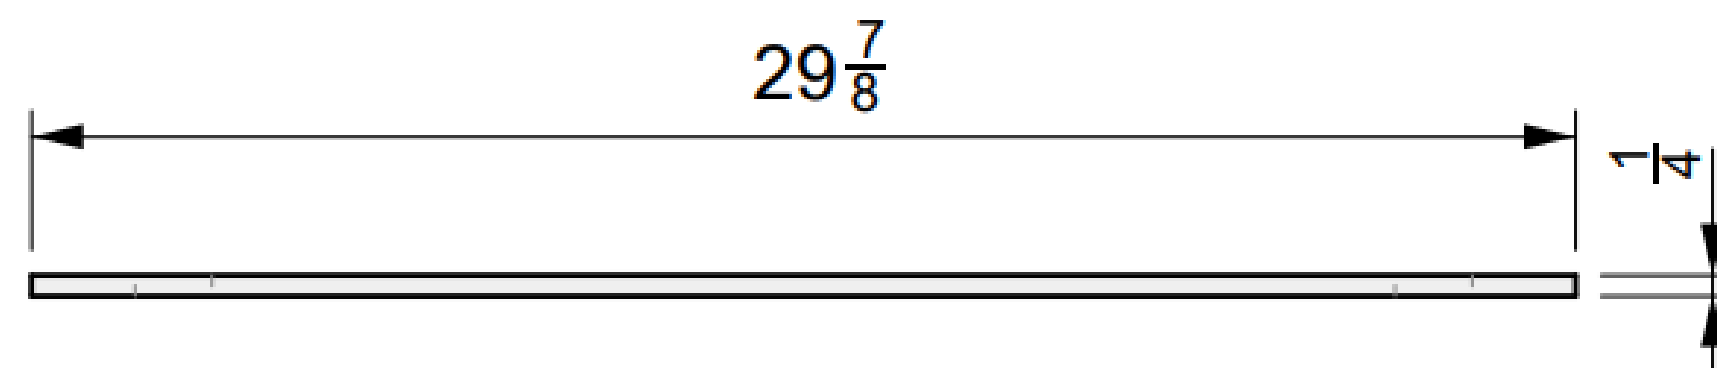

55 INCH

Lumera Gather

01 TOP VIEW

04 PERSPECTIVE

02 FRONT VIEW

03 SIDE VIEW

ALUMINUM COVER

Lumera Gather 55"

01 TOP VIEW

03 PERSPECTIVE

02 FRONT VIEW

65 INCH

Lumera Gather

01 TOP VIEW

04 PERSPECTIVE

02 FRONT VIEW

03 SIDE VIEW

ALUMINUM COVER

Lumera Gather 65"

01 TOP VIEW

03 PERSPECTIVE

02 FRONT VIEW

75 INCH

Lumera Gather

02 FRONT VIEW

85 INCH

Lumera Gather

01 TOP VIEW

04 PERSPECTIVE

02 FRONT VIEW

03 SIDE VIEW

*Cover dimensions not available.