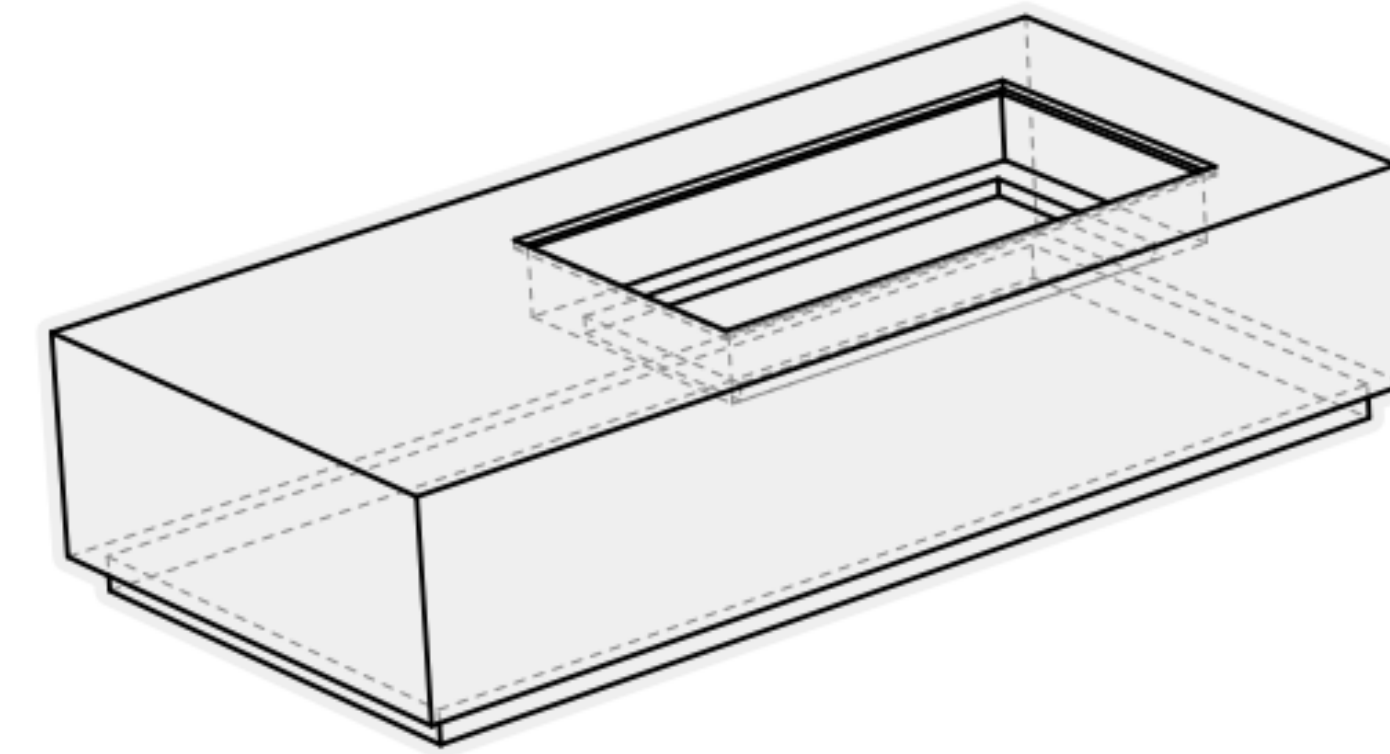

55 INCH

Lumera Gather

01 TOP VIEW

04 PERSPECTIVE

02 FRONT VIEW

03 SIDE VIEW

ALUMINUM COVER

Lumera Gather 55"

01 TOP VIEW

03 PERSPECTIVE

02 FRONT VIEW

65 INCH

Lumera Gather

01 TOP VIEW

04 PERSPECTIVE

02 FRONT VIEW

03 SIDE VIEW

ALUMINUM COVER

Lumera Gather 65"

01 TOP VIEW

03 PERSPECTIVE

02 FRONT VIEW

75 INCH

Lumera Gather

02 FRONT VIEW

85 INCH

Lumera Gather

01 TOP VIEW

04 PERSPECTIVE

02 FRONT VIEW

03 SIDE VIEW

*Cover dimensions not available.