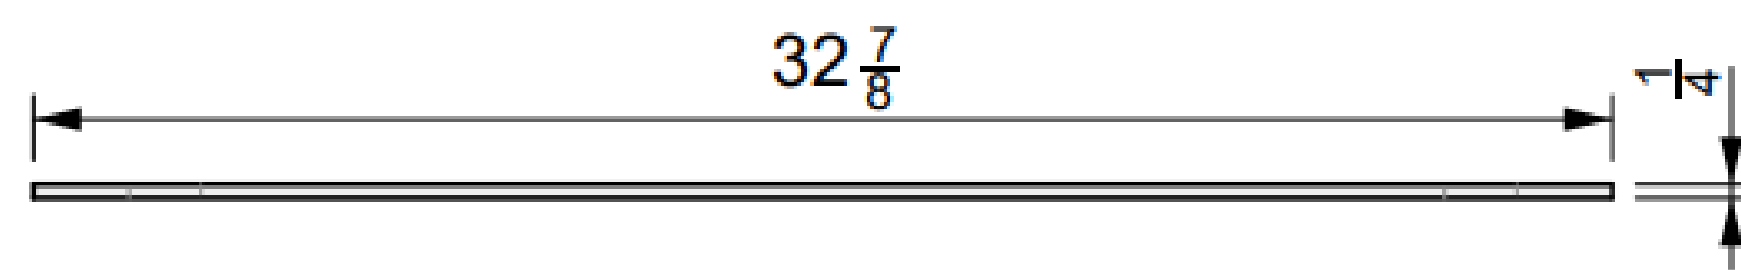

01 TOP VIEW

03 PERSPECTIVE

02 FRONT VIEW

65 INCH

Lumera Gather

01 TOP VIEW

04 PERSPECTIVE

02 FRONT VIEW

03 SIDE VIEW

ALUMINUM COVER

Lumera Gather 65"

01 TOP VIEW

03 PERSPECTIVE

02 FRONT VIEW

75 INCH

Lumera Gather

01 TOP VIEW

04 PERSPECTIVE

02 FRONT VIEW

03 SIDE VIEW

ALUMINUM COVER

Lumera Gather 75"

01 TOP VIEW

03 PERSPECTIVE

02 FRONT VIEW

85 INCH

Lumera Gather

01 TOP VIEW

04 PERSPECTIVE

02 FRONT VIEW

03 SIDE VIEW

*Cover dimensions not available.