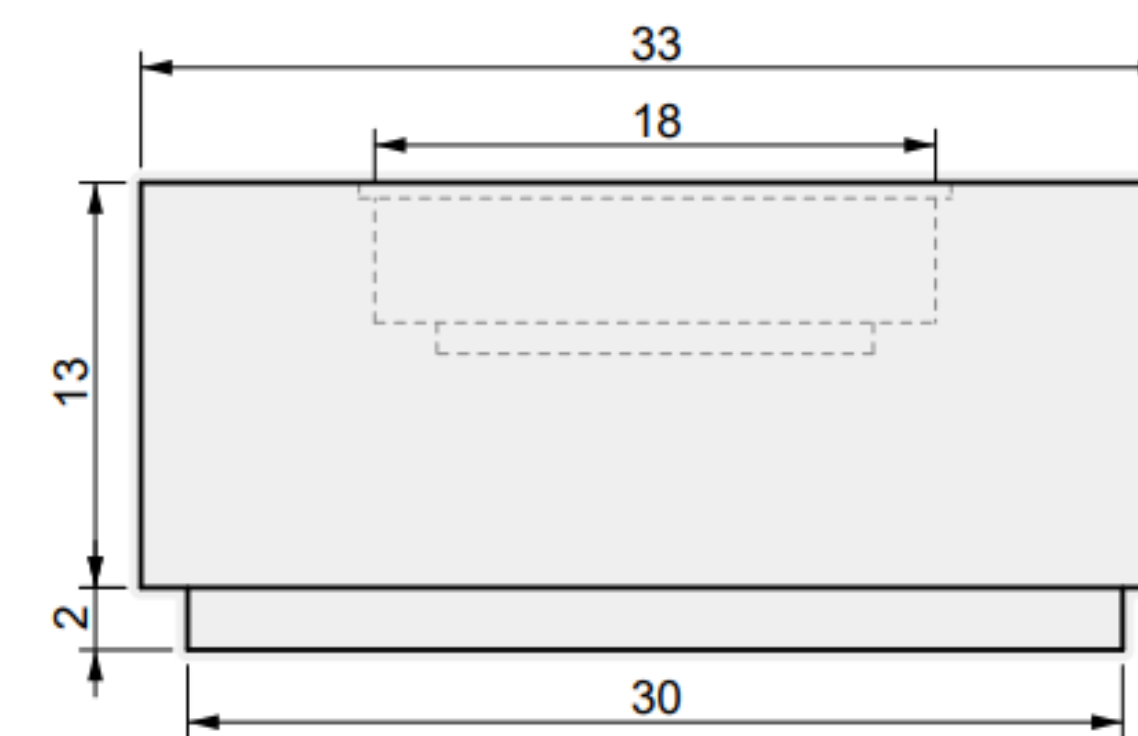

55 INCH

Lumera Gather

01 TOP VIEW

04 PERSPECTIVE

02 FRONT VIEW

03 SIDE VIEW

ALUMINUM COVER

Lumera Gather 55"

01 TOP VIEW

03 PERSPECTIVE

02 FRONT VIEW

65 INCH

Lumera Gather

01 TOP VIEW

04 PERSPECTIVE

02 FRONT VIEW

03 SIDE VIEW

ALUMINUM COVER

Lumera Gather 65"

01 TOP VIEW

03 PERSPECTIVE

02 FRONT VIEW

75 INCH

Lumera Gather

02 FRONT VIEW

85 INCH

Lumera Gather

01 TOP VIEW

04 PERSPECTIVE

02 FRONT VIEW

03 SIDE VIEW

*Cover dimensions not available.