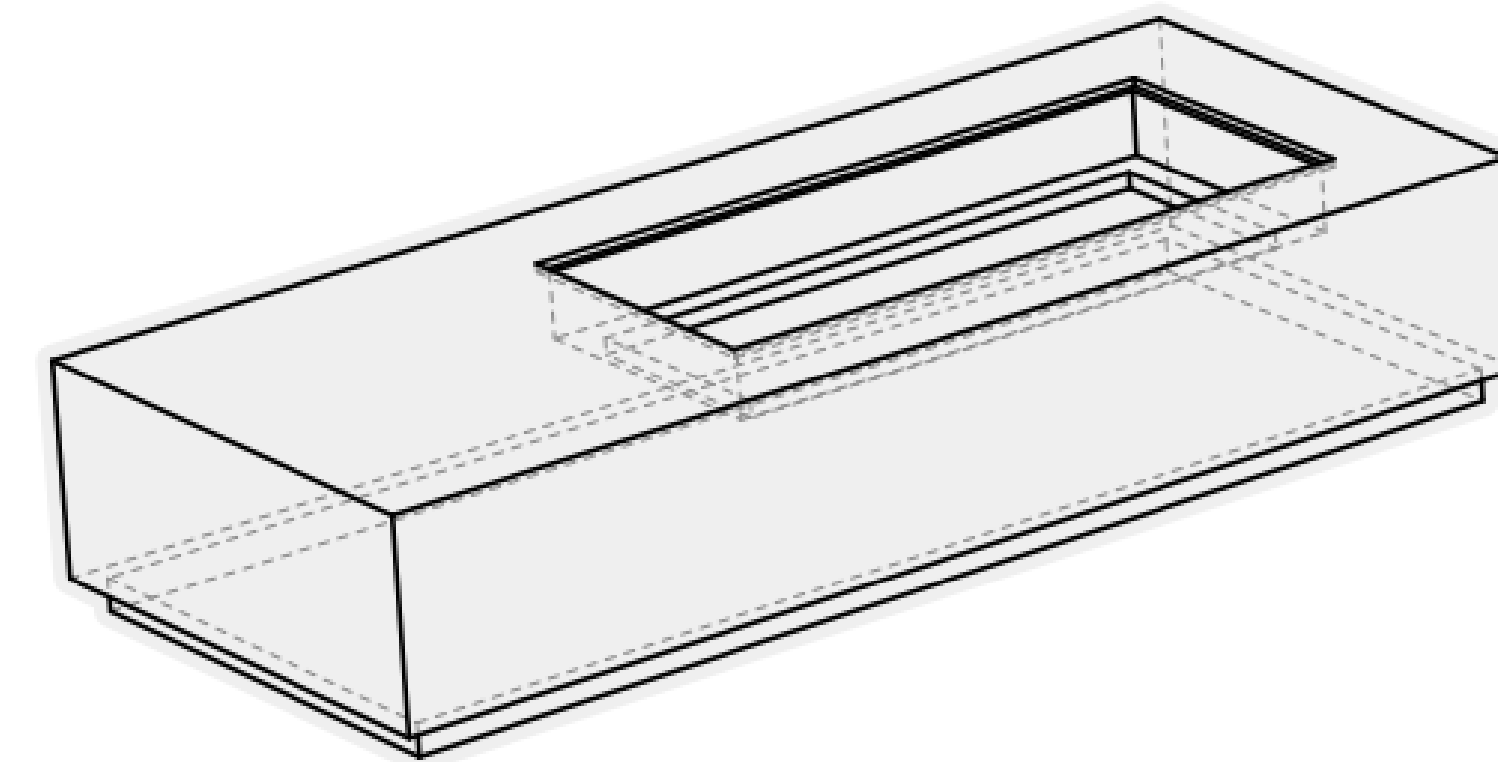

01 TOP VIEW

03 PERSPECTIVE

02 FRONT VIEW

65 INCH

Lumera Gather

01 TOP VIEW

04 PERSPECTIVE

02 FRONT VIEW

03 SIDE VIEW

ALUMINUM COVER

Lumera Gather 65"

01 TOP VIEW

03 PERSPECTIVE

02 FRONT VIEW

75 INCH

Lumera Gather

01 TOP VIEW

04 PERSPECTIVE

02 FRONT VIEW

03 SIDE VIEW

ALUMINUM COVER

Lumera Gather 75"

01 TOP VIEW

03 PERSPECTIVE

02 FRONT VIEW

85 INCH

Lumera Gather

01 TOP VIEW

04 PERSPECTIVE

02 FRONT VIEW

03 SIDE VIEW

*Cover dimensions not available.