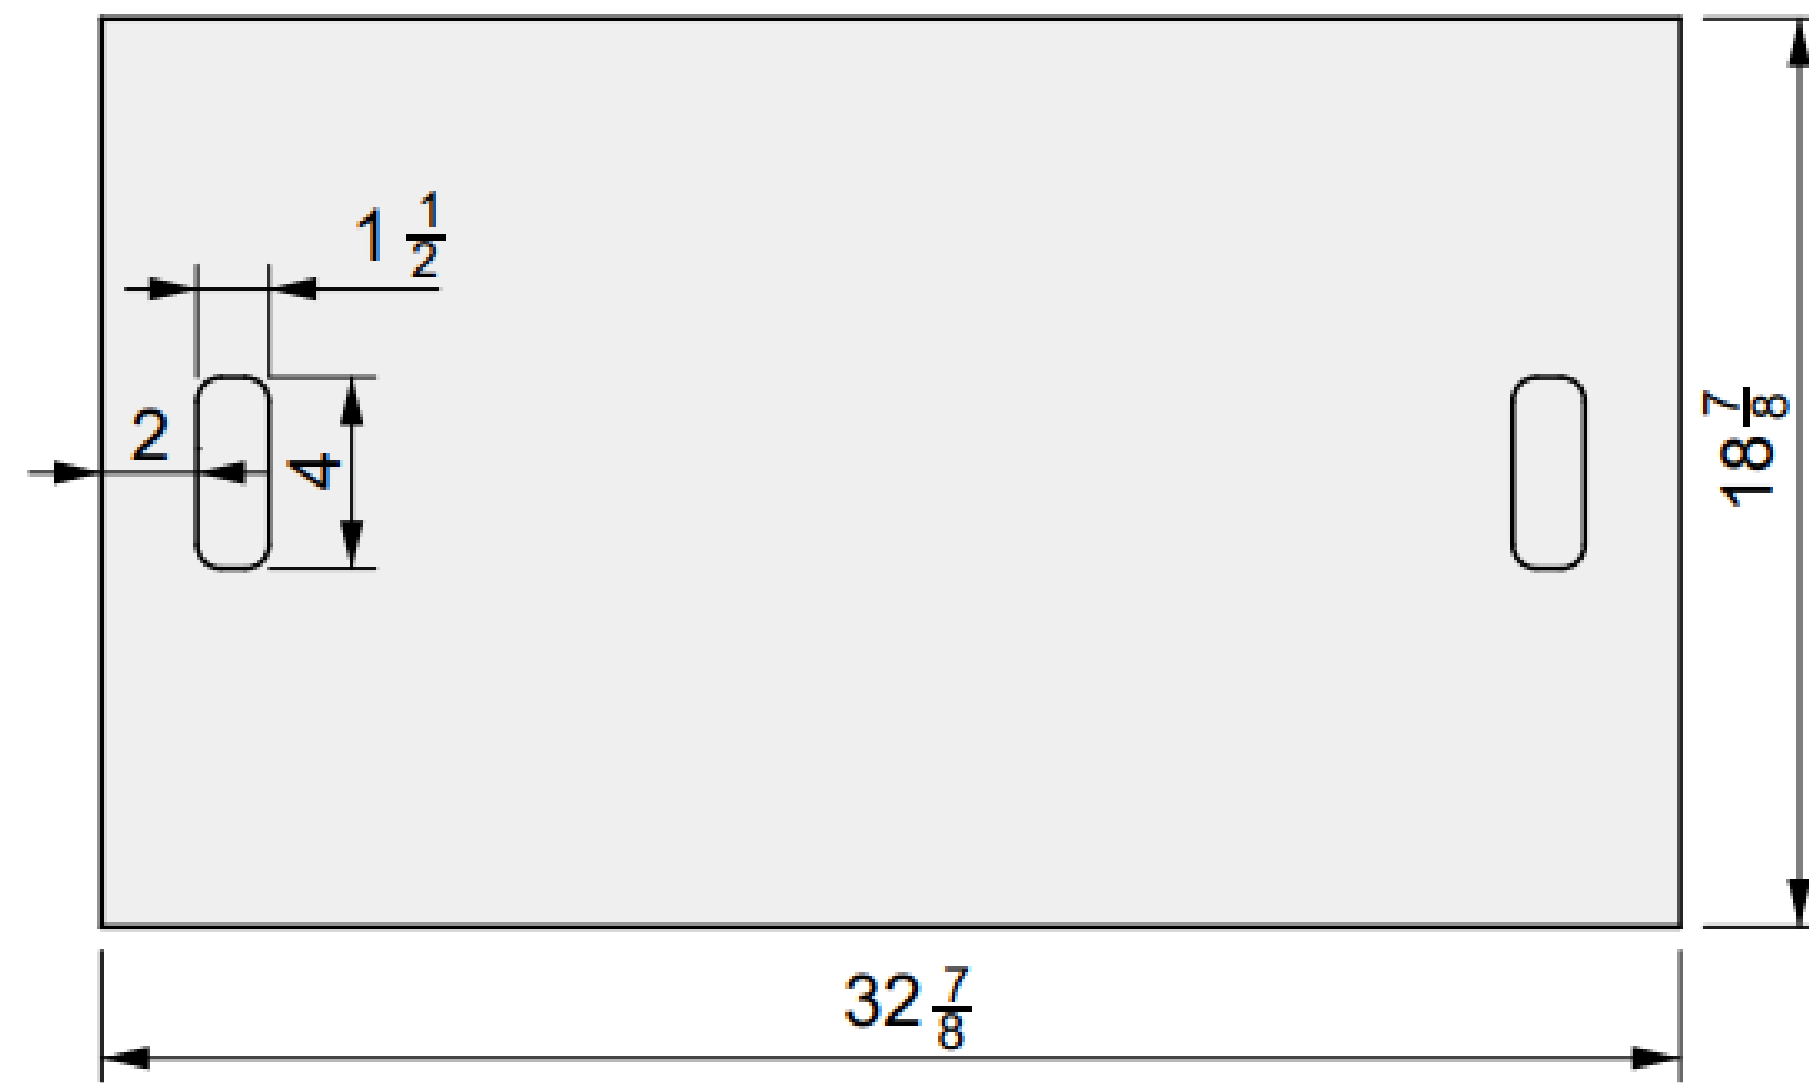

55 INCH

Lumera Gather

01 TOP VIEW

04 PERSPECTIVE

02 FRONT VIEW

03 SIDE VIEW

ALUMINUM COVER

Lumera Gather 55"

01 TOP VIEW

03 PERSPECTIVE

02 FRONT VIEW

65 INCH

Lumera Gather

01 TOP VIEW

04 PERSPECTIVE

02 FRONT VIEW

03 SIDE VIEW

ALUMINUM COVER

Lumera Gather 65"

01 TOP VIEW

03 PERSPECTIVE

02 FRONT VIEW

75 INCH

Lumera Gather

02 FRONT VIEW

85 INCH

Lumera Gather

01 TOP VIEW

04 PERSPECTIVE

02 FRONT VIEW

03 SIDE VIEW

*Cover dimensions not available.