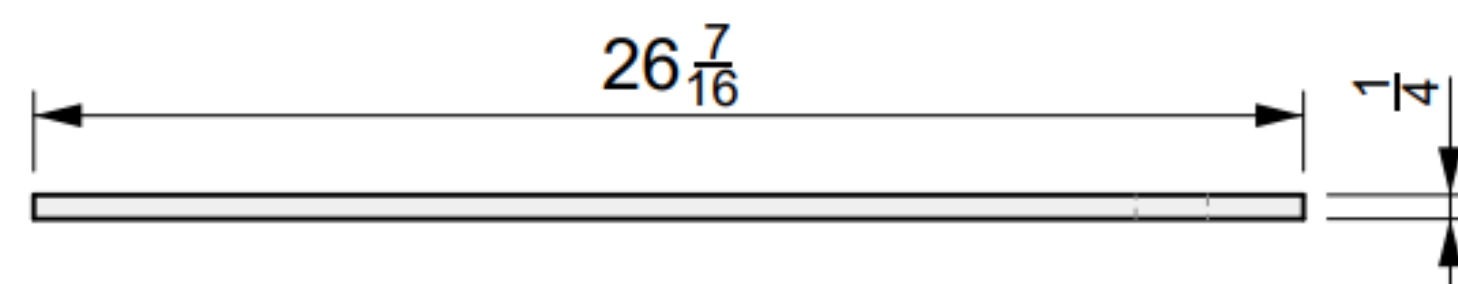

02 FRONT VIEW

85 INCH

Lumera Gather

01 TOP VIEW

04 PERSPECTIVE

02 FRONT VIEW

03 SIDE VIEW

*Cover dimensions not available.

95 INCH

Lumera Gather

01 TOP VIEW

04 PERSPECTIVE

02 FRONT VIEW

03 SIDE VIEW

ALUMINUM COVER

Lumera Gather 95"

01 TOP VIEW

03 PERSPECTIVE

02 FRONT VIEW