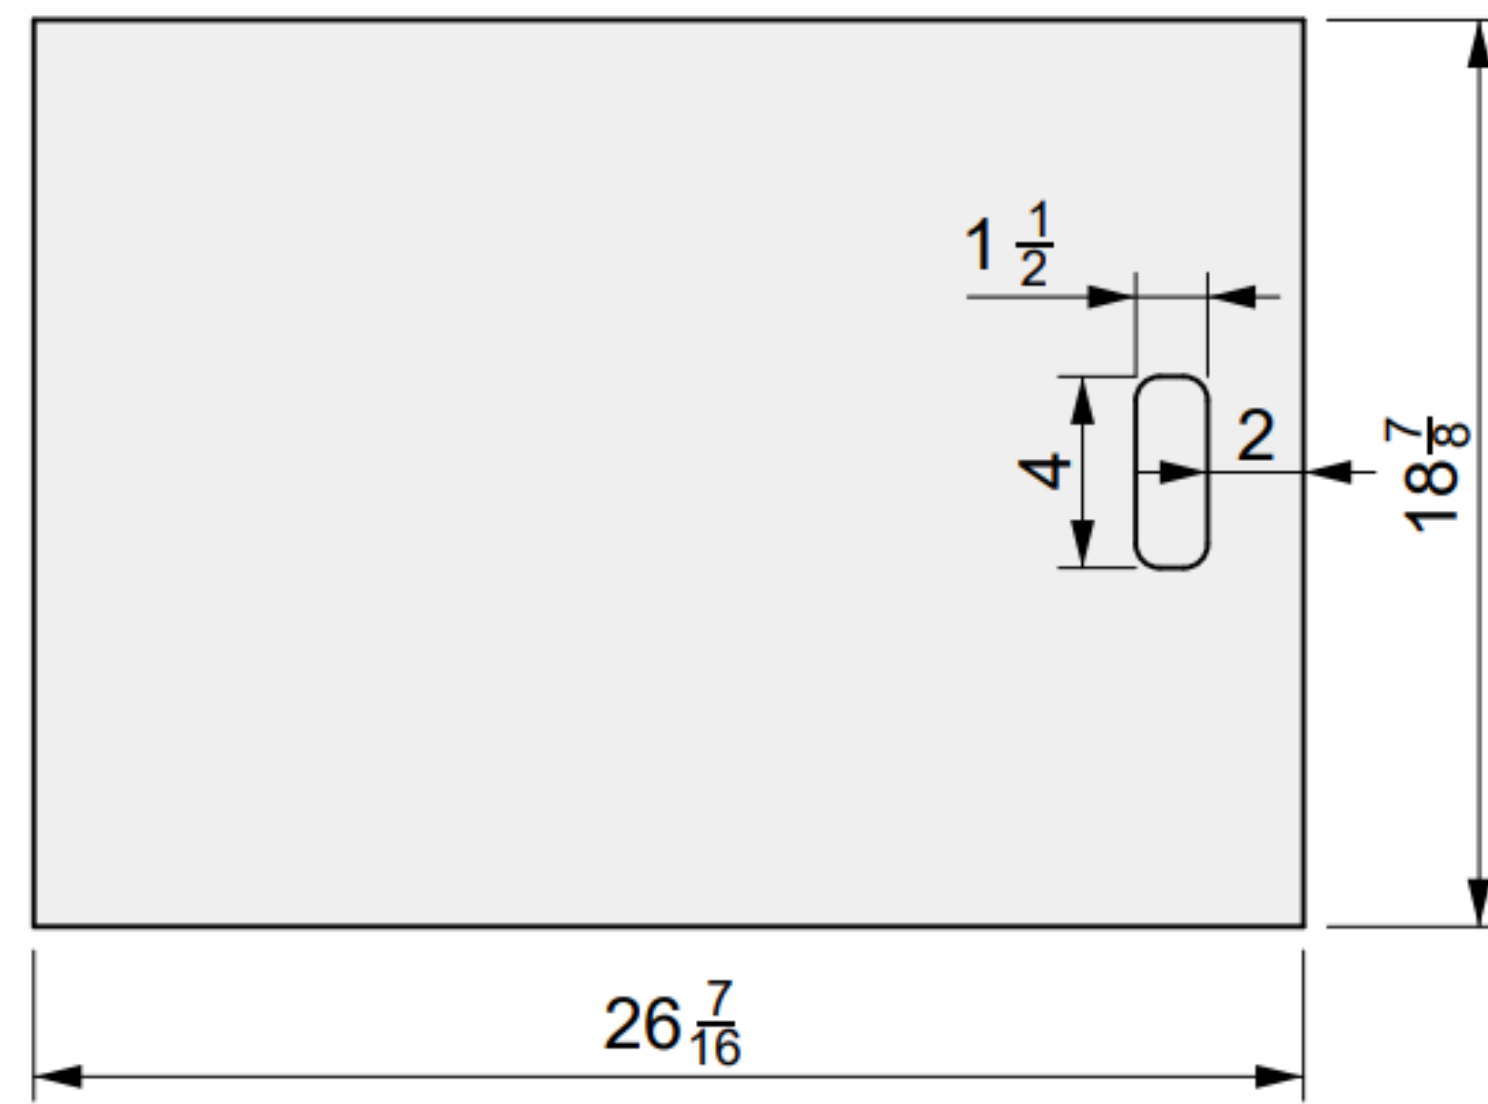

02 FRONT VIEW

85 INCH

Lumera Gather

01 TOP VIEW

04 PERSPECTIVE

02 FRONT VIEW

03 SIDE VIEW

*Cover dimensions not available.

95 INCH

Lumera Gather

01 TOP VIEW

04 PERSPECTIVE

02 FRONT VIEW

03 SIDE VIEW

ALUMINUM COVER

Lumera Gather 95"

01 TOP VIEW

03 PERSPECTIVE

02 FRONT VIEW