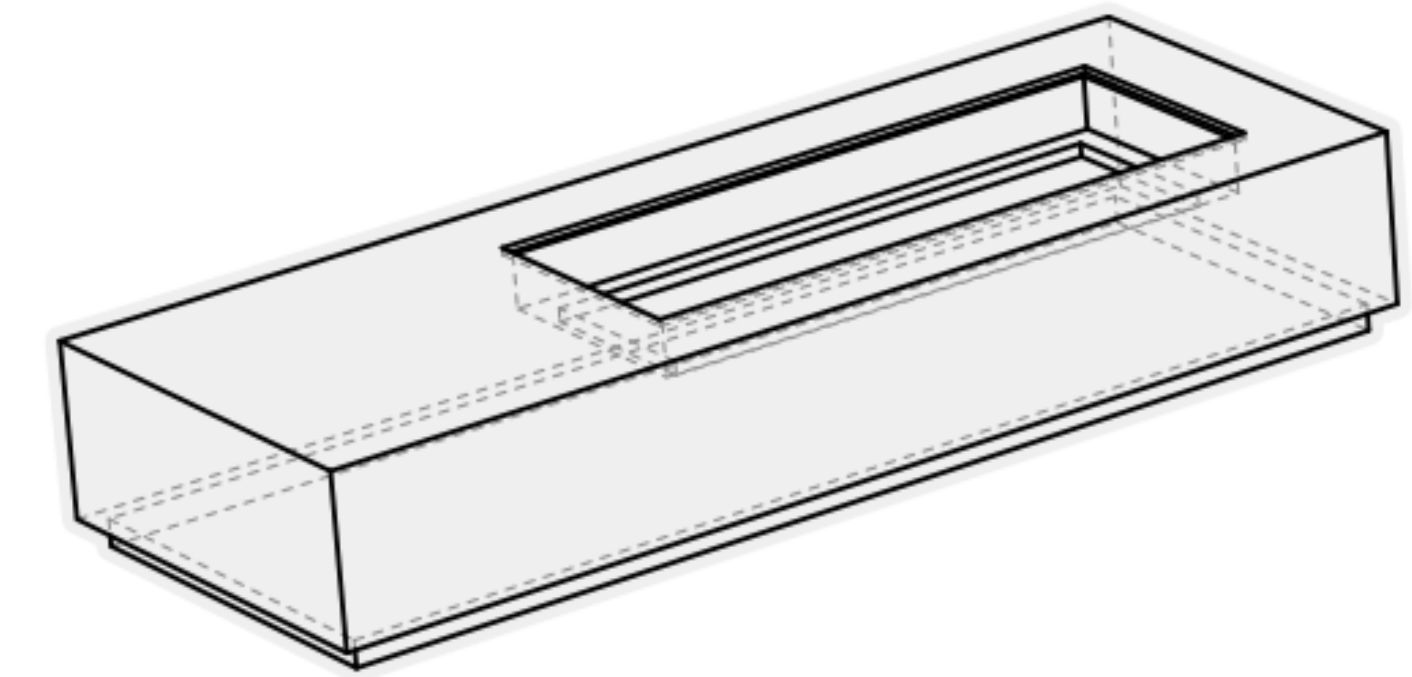

03 SIDE VIEW

ALUMINUM COVER

Lumera Gather 65"

01 TOP VIEW

03 PERSPECTIVE

02 FRONT VIEW

75 INCH

Lumera Gather

01 TOP VIEW

04 PERSPECTIVE

02 FRONT VIEW

03 SIDE VIEW

ALUMINUM COVER

Lumera Gather 75"

01 TOP VIEW

03 PERSPECTIVE

02 FRONT VIEW

85 INCH

Lumera Gather

01 TOP VIEW

04 PERSPECTIVE

02 FRONT VIEW

03 SIDE VIEW

*Cover dimensions not available.

95 INCH

Lumera Gather

01 TOP VIEW

04 PERSPECTIVE

02 FRONT VIEW

03 SIDE VIEW

ALUMINUM COVER

Lumera Gather 95"