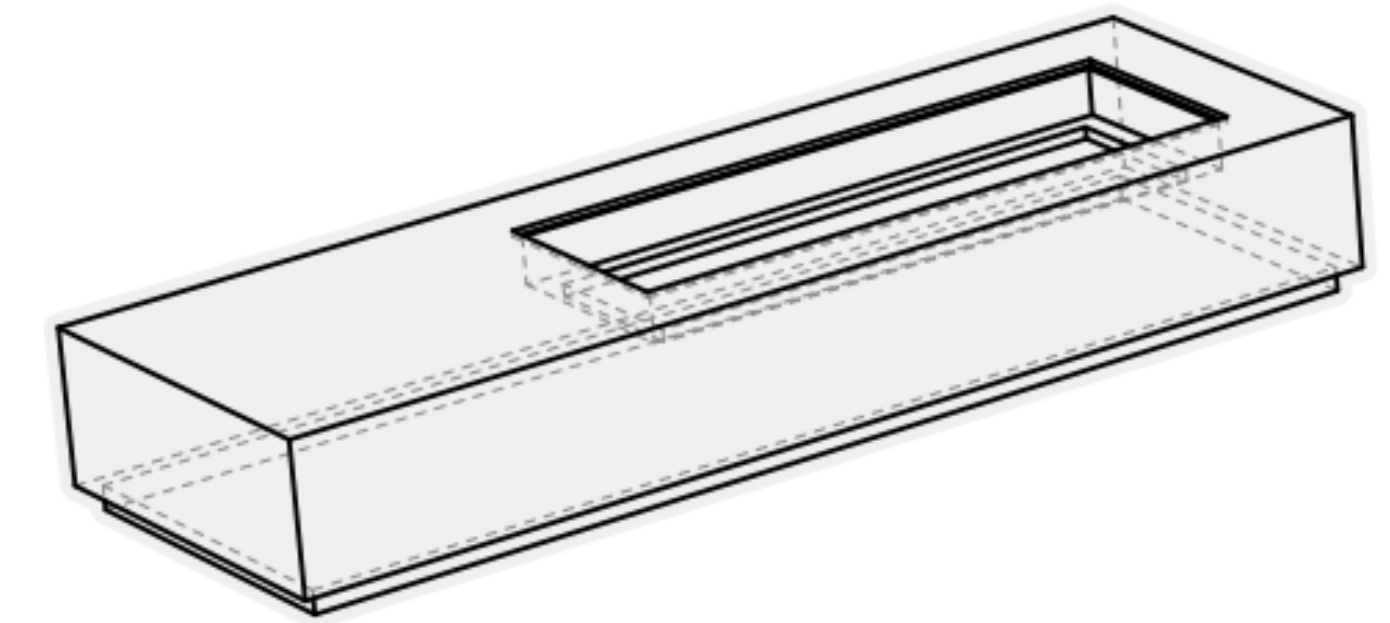

01 TOP VIEW

04 PERSPECTIVE

02 FRONT VIEW

03 SIDE VIEW

ALUMINUM COVER

Lumera Gather 75"

01 TOP VIEW

03 PERSPECTIVE

02 FRONT VIEW

85 INCH

Lumera Gather

01 TOP VIEW

04 PERSPECTIVE

02 FRONT VIEW

03 SIDE VIEW

*Cover dimensions not available.

95 INCH

Lumera Gather

01 TOP VIEW

04 PERSPECTIVE

02 FRONT VIEW

03 SIDE VIEW

ALUMINUM COVER

Lumera Gather 95"