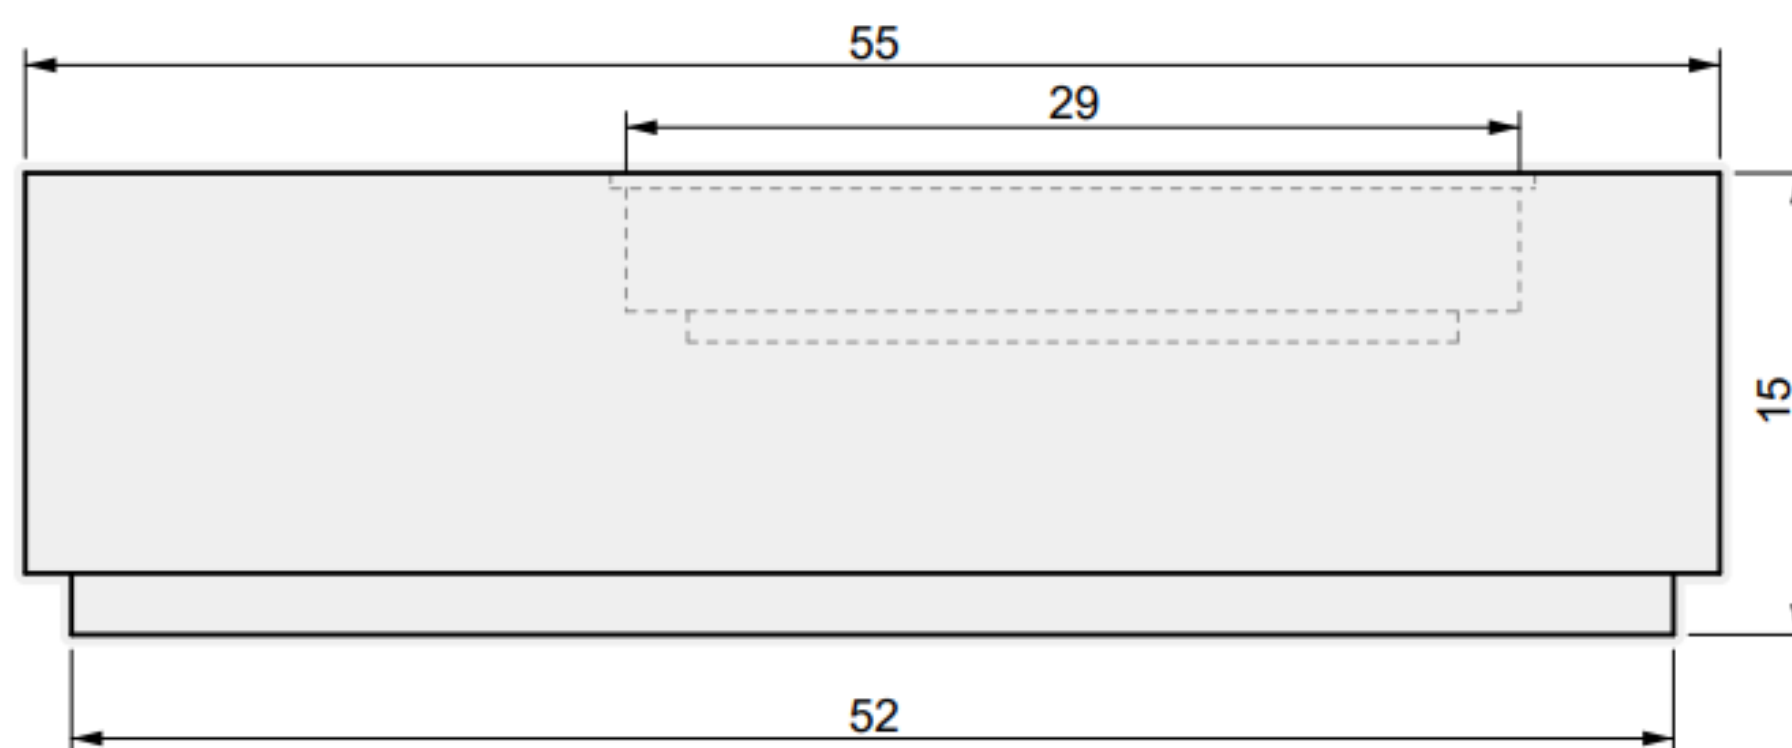

55 INCH

Lumera Gather

01 TOP VIEW

04 PERSPECTIVE

02 FRONT VIEW

03 SIDE VIEW

ALUMINUM COVER

Lumera Gather 55"

01 TOP VIEW

03 PERSPECTIVE

02 FRONT VIEW

65 INCH

Lumera Gather

01 TOP VIEW

04 PERSPECTIVE

02 FRONT VIEW

03 SIDE VIEW

ALUMINUM COVER

Lumera Gather 65"

01 TOP VIEW

03 PERSPECTIVE

02 FRONT VIEW

75 INCH

Lumera Gather

95 INCH

Lumera Gather

01 TOP VIEW

04 PERSPECTIVE

02 FRONT VIEW

03 SIDE VIEW

ALUMINUM COVER

Lumera Gather 95"