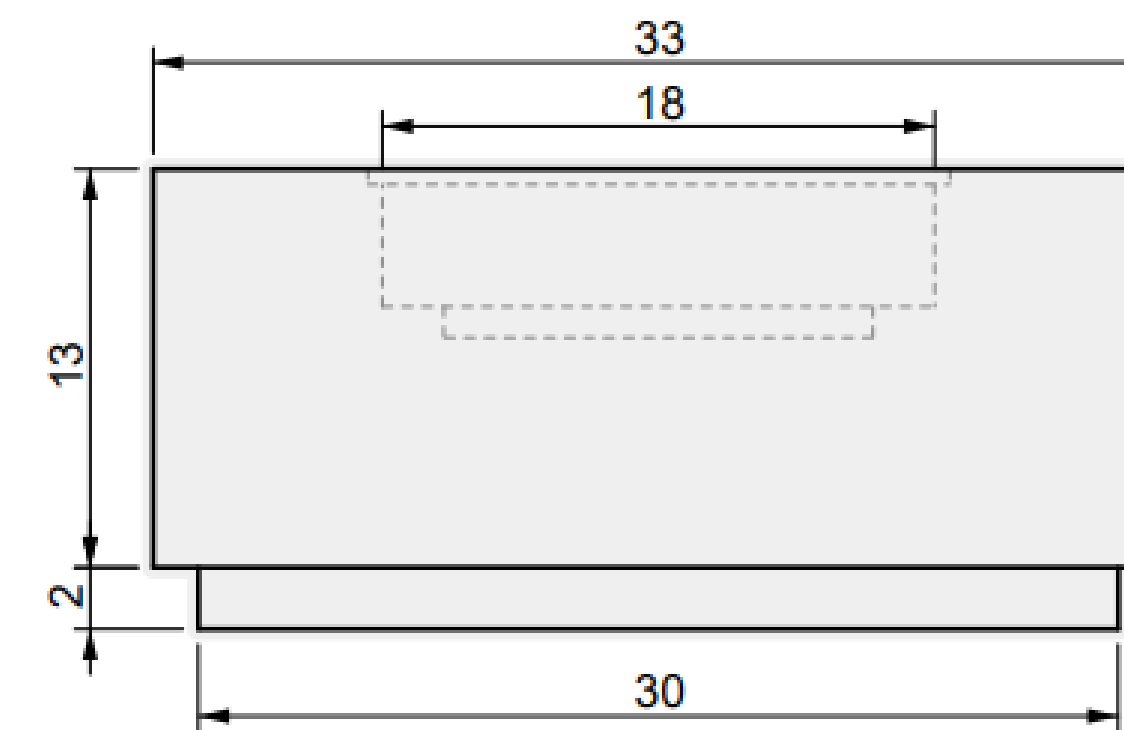

03 SIDE VIEW

ALUMINUM COVER

Lumera Gather 65"

01 TOP VIEW

03 PERSPECTIVE

02 FRONT VIEW

75 INCH

Lumera Gather

01 TOP VIEW

04 PERSPECTIVE

02 FRONT VIEW

03 SIDE VIEW

ALUMINUM COVER

Lumera Gather 75"

01 TOP VIEW

03 PERSPECTIVE

02 FRONT VIEW

85 INCH

Lumera Gather

01 TOP VIEW

04 PERSPECTIVE

02 FRONT VIEW

03 SIDE VIEW

*Cover dimensions not available.

95 INCH

Lumera Gather

01 TOP VIEW

04 PERSPECTIVE

02 FRONT VIEW

03 SIDE VIEW

ALUMINUM COVER

Lumera Gather 95"