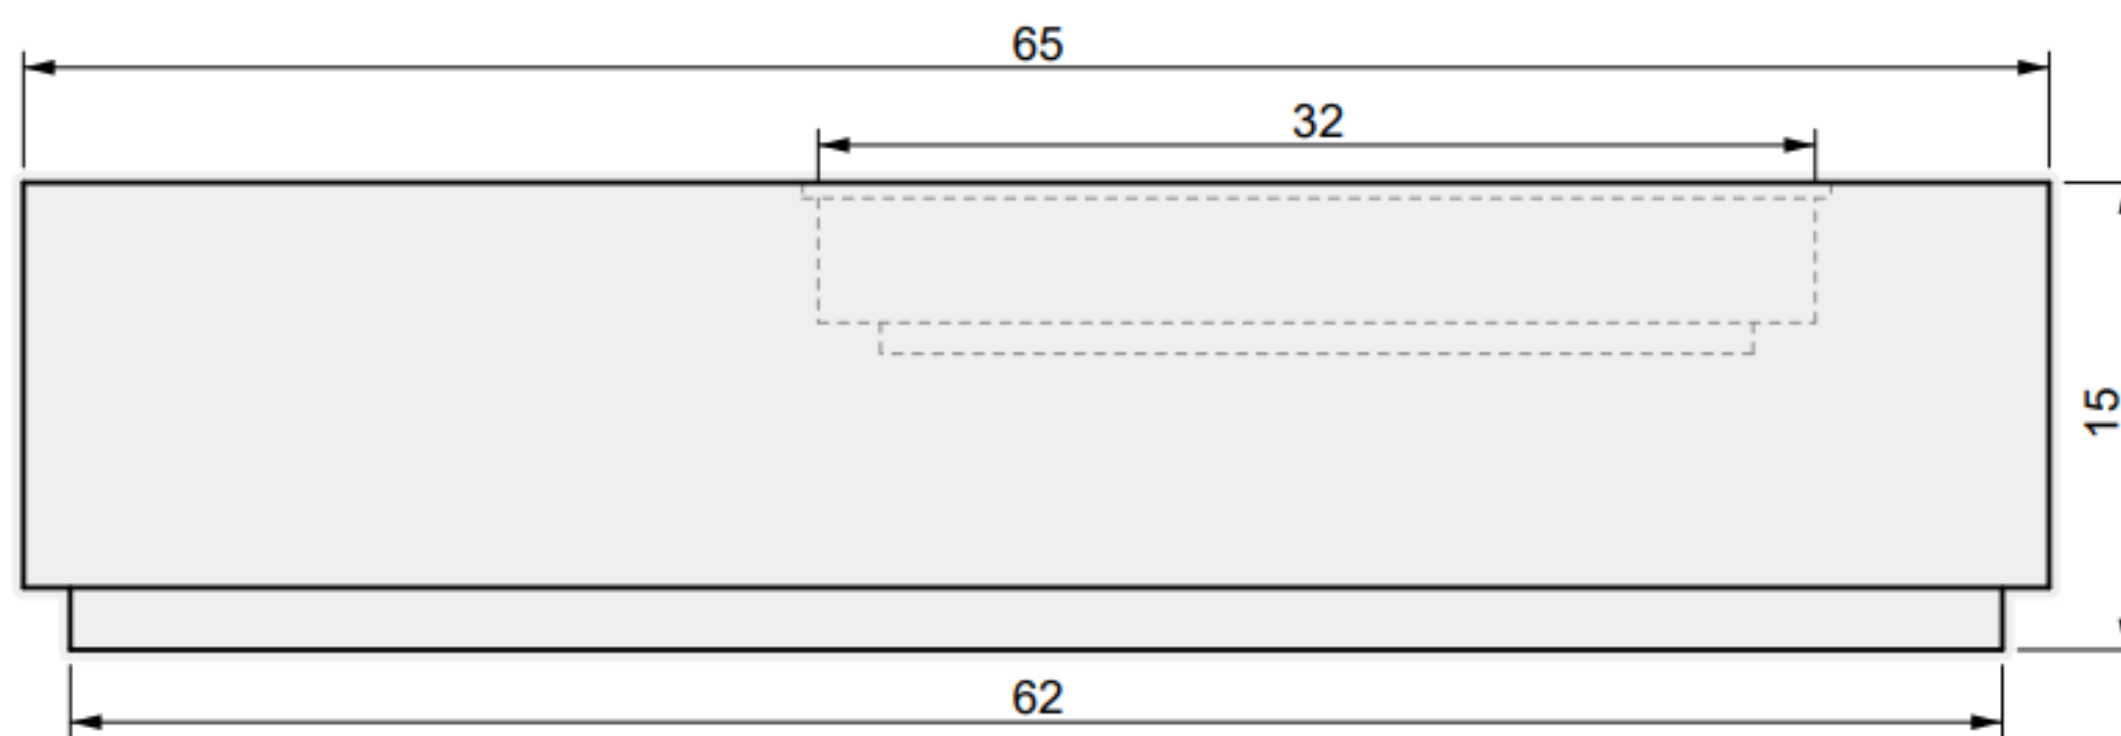

55 INCH

Lumera Gather

01 TOP VIEW

04 PERSPECTIVE

02 FRONT VIEW

03 SIDE VIEW

ALUMINUM COVER

Lumera Gather 55"

01 TOP VIEW

03 PERSPECTIVE

02 FRONT VIEW

65 INCH

Lumera Gather

01 TOP VIEW

04 PERSPECTIVE

02 FRONT VIEW

03 SIDE VIEW

ALUMINUM COVER

Lumera Gather 65"

01 TOP VIEW

03 PERSPECTIVE

02 FRONT VIEW

75 INCH

Lumera Gather

02 FRONT VIEW

85 INCH

Lumera Gather

01 TOP VIEW

04 PERSPECTIVE

02 FRONT VIEW

03 SIDE VIEW

*Cover dimensions not available.