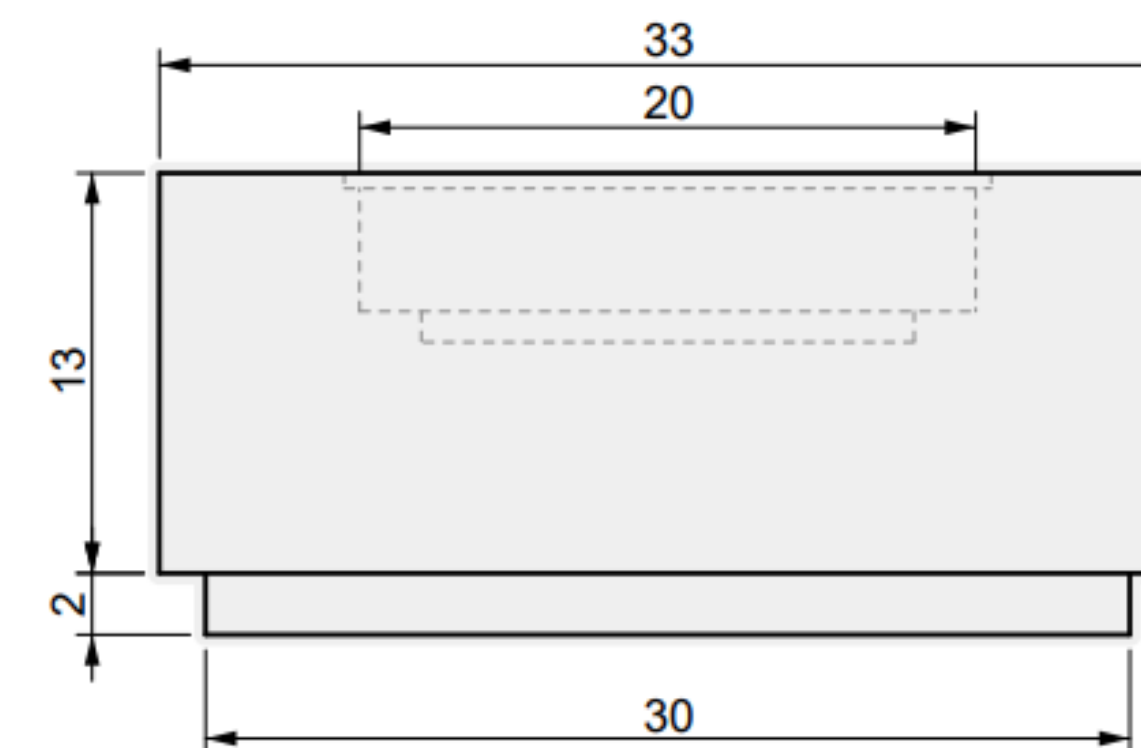

55 INCH

Lumera Gather

01 TOP VIEW

04 PERSPECTIVE

02 FRONT VIEW

03 SIDE VIEW

ALUMINUM COVER

Lumera Gather 55"

01 TOP VIEW

03 PERSPECTIVE

02 FRONT VIEW

65 INCH

Lumera Gather

01 TOP VIEW

04 PERSPECTIVE

02 FRONT VIEW

03 SIDE VIEW

ALUMINUM COVER

Lumera Gather 65"

01 TOP VIEW

03 PERSPECTIVE

02 FRONT VIEW

75 INCH

Lumera Gather

02 FRONT VIEW

85 INCH

Lumera Gather

01 TOP VIEW

04 PERSPECTIVE

02 FRONT VIEW

03 SIDE VIEW

*Cover dimensions not available.