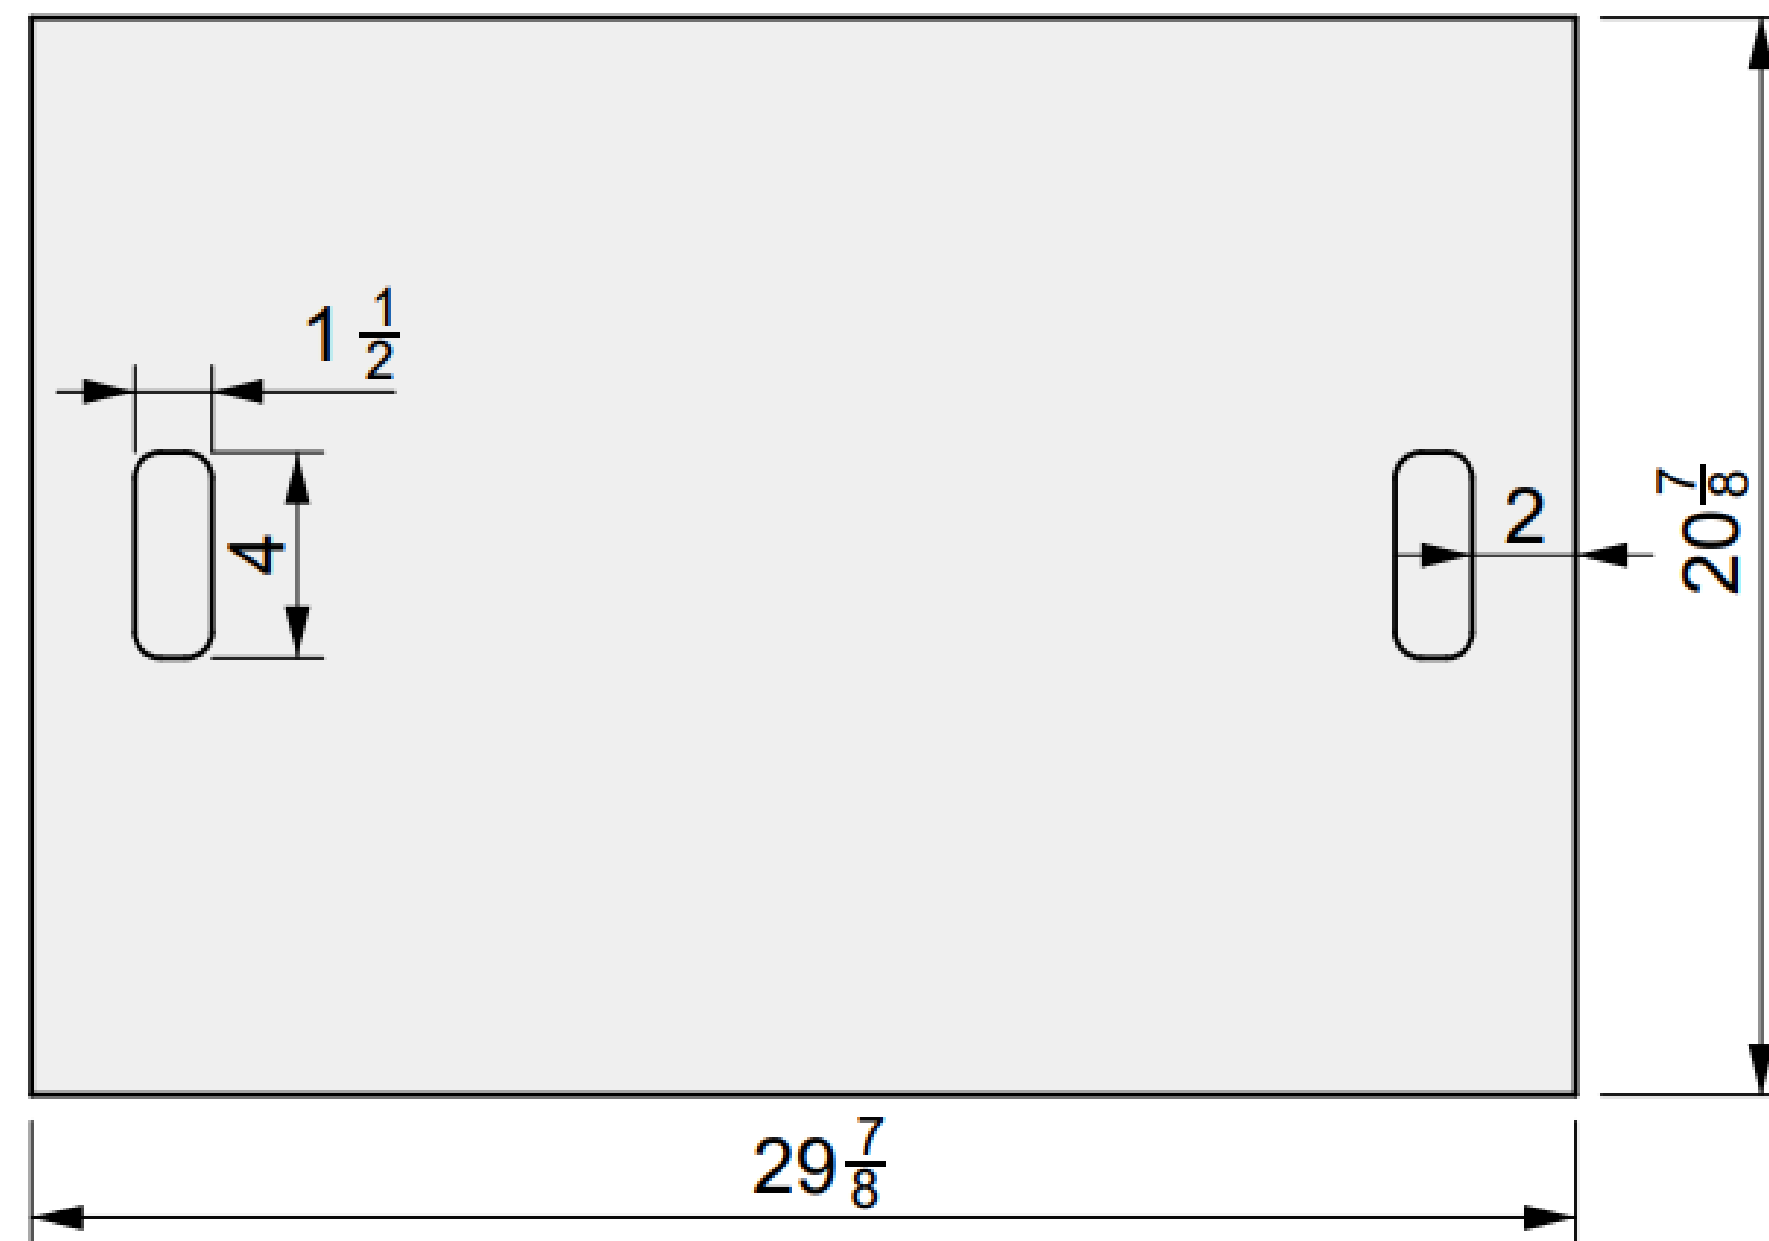

55 INCH

Lumera Gather

01 TOP VIEW

04 PERSPECTIVE

02 FRONT VIEW

03 SIDE VIEW

ALUMINUM COVER

Lumera Gather 55"

01 TOP VIEW

03 PERSPECTIVE

02 FRONT VIEW

65 INCH

Lumera Gather

01 TOP VIEW

04 PERSPECTIVE

02 FRONT VIEW

03 SIDE VIEW

ALUMINUM COVER

Lumera Gather 65"

01 TOP VIEW

03 PERSPECTIVE

02 FRONT VIEW

75 INCH

Lumera Gather

02 FRONT VIEW

85 INCH

Lumera Gather

01 TOP VIEW

04 PERSPECTIVE

02 FRONT VIEW

03 SIDE VIEW

*Cover dimensions not available.