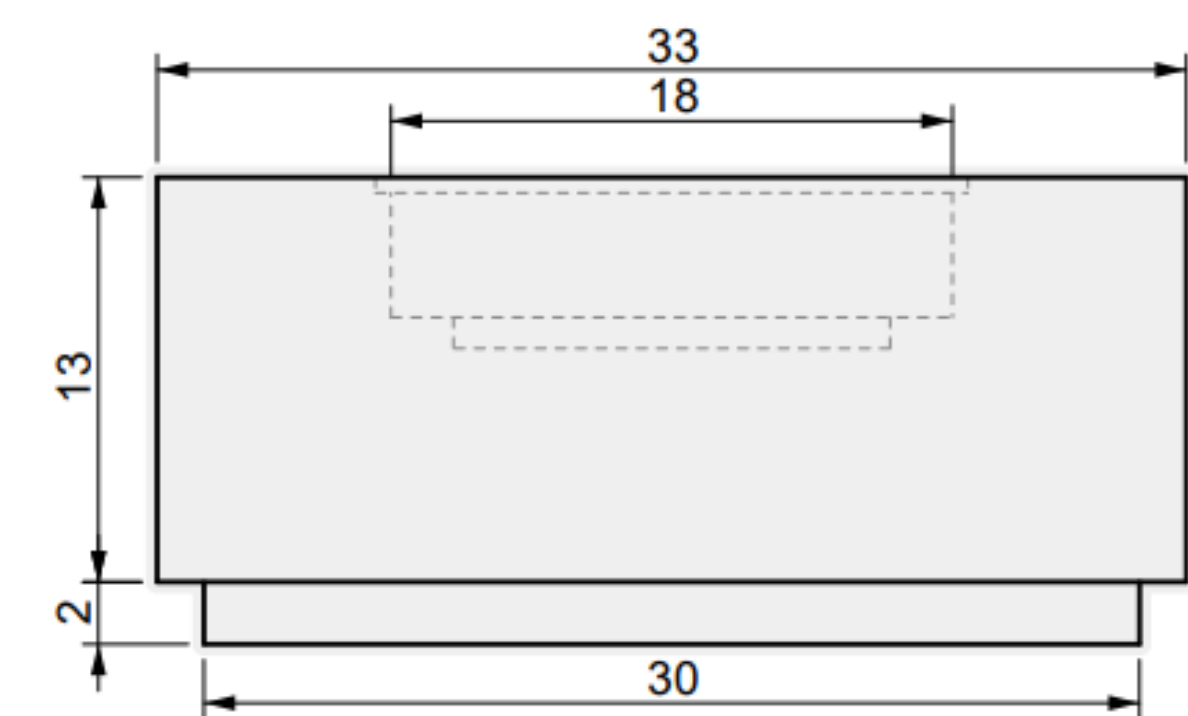

03 SIDE VIEW

ALUMINUM COVER

Lumera Gather 65"

01 TOP VIEW

03 PERSPECTIVE

02 FRONT VIEW

75 INCH

Lumera Gather

02 FRONT VIEW

85 INCH

Lumera Gather

01 TOP VIEW

04 PERSPECTIVE

02 FRONT VIEW

03 SIDE VIEW

*Cover dimensions not available.

95 INCH

Lumera Gather

01 TOP VIEW

04 PERSPECTIVE

02 FRONT VIEW

03 SIDE VIEW

ALUMINUM COVER

Lumera Gather 95"

01 TOP VIEW

03 PERSPECTIVE

02 FRONT VIEW