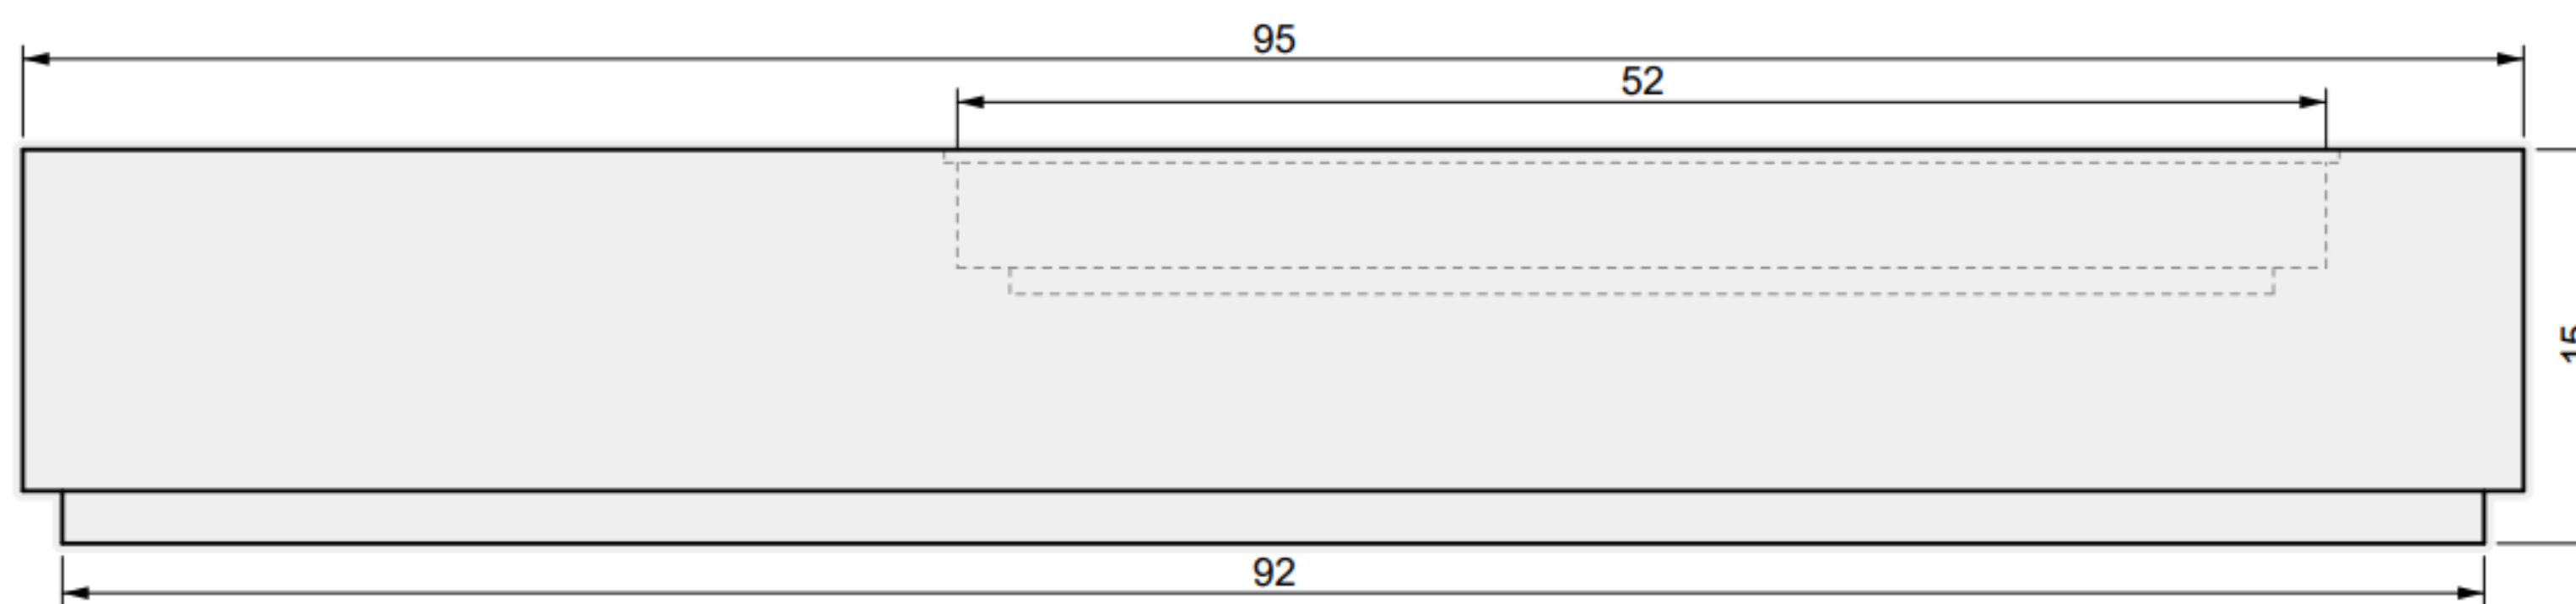

02 FRONT VIEW

85 INCH

Lumera Gather

01 TOP VIEW

04 PERSPECTIVE

02 FRONT VIEW

03 SIDE VIEW

*Cover dimensions not available.

95 INCH

Lumera Gather

01 TOP VIEW

04 PERSPECTIVE

02 FRONT VIEW

03 SIDE VIEW

ALUMINUM COVER

Lumera Gather 95"