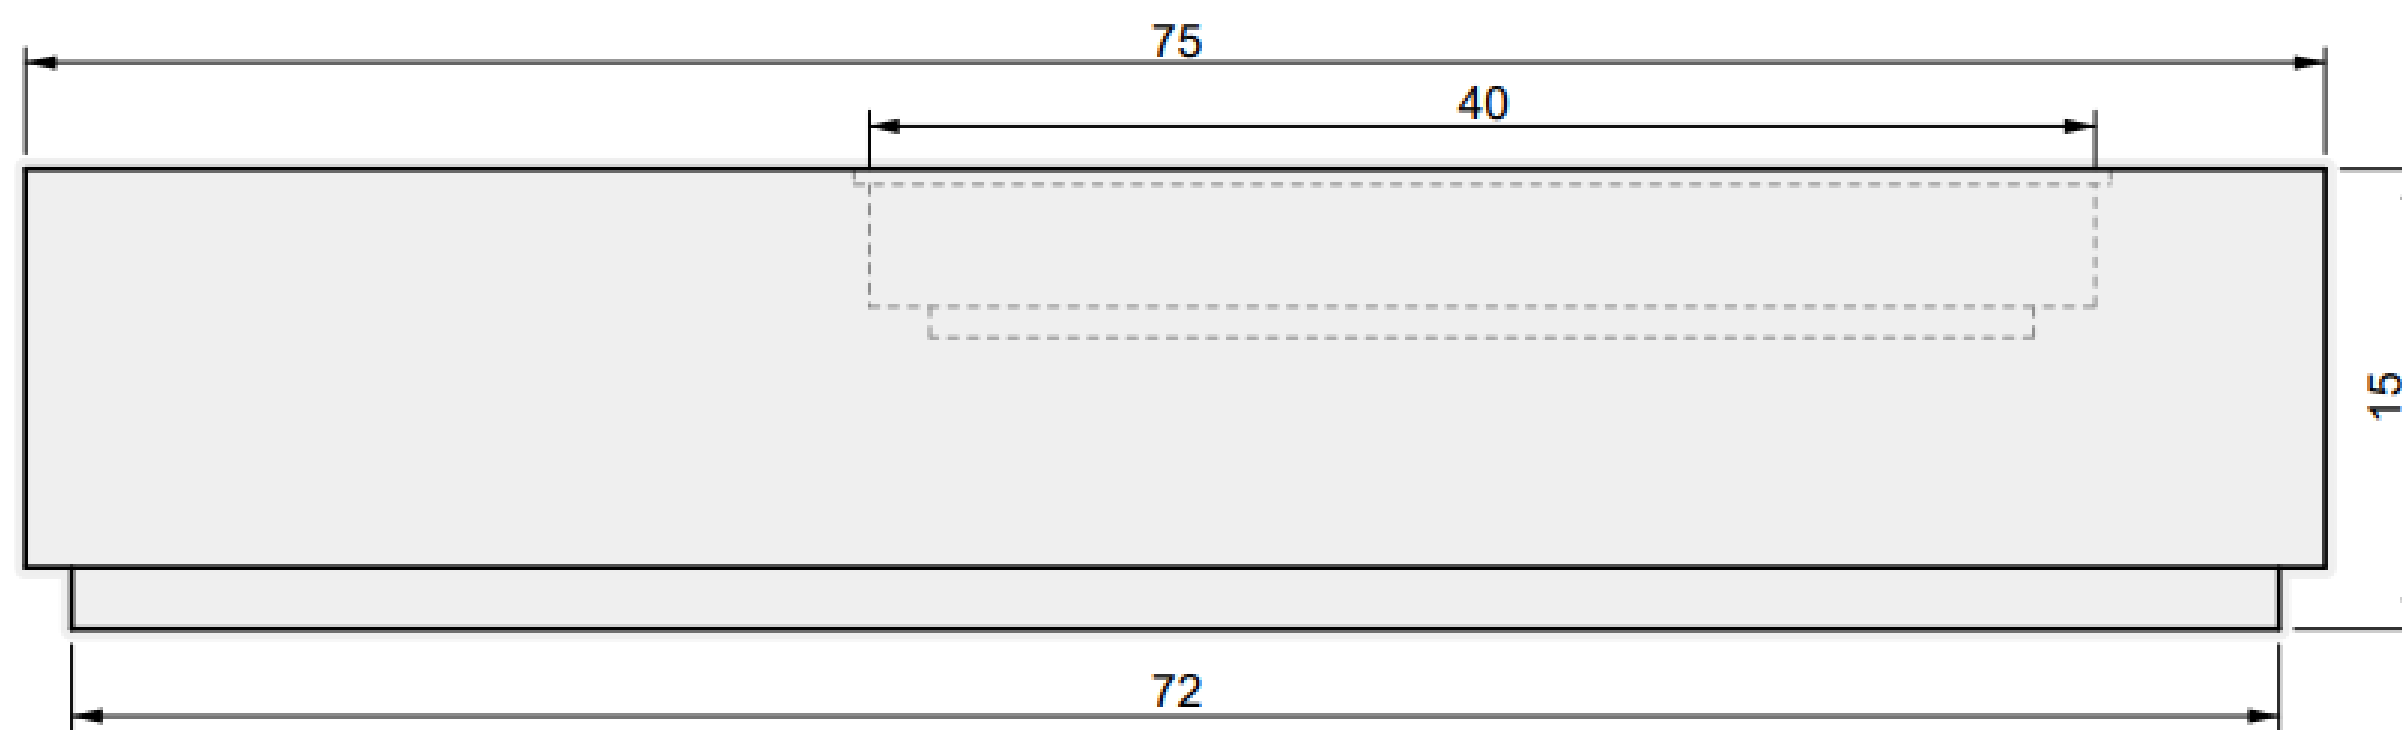

03 SIDE VIEW

ALUMINUM COVER

Lumera Gather 65"

01 TOP VIEW

03 PERSPECTIVE

02 FRONT VIEW

75 INCH

Lumera Gather

01 TOP VIEW

04 PERSPECTIVE

02 FRONT VIEW

03 SIDE VIEW

ALUMINUM COVER

Lumera Gather 75"

01 TOP VIEW

03 PERSPECTIVE

02 FRONT VIEW

85 INCH

Lumera Gather

01 TOP VIEW

04 PERSPECTIVE

02 FRONT VIEW

03 SIDE VIEW

*Cover dimensions not available.

95 INCH

Lumera Gather

01 TOP VIEW

04 PERSPECTIVE

02 FRONT VIEW

03 SIDE VIEW

ALUMINUM COVER

Lumera Gather 95"