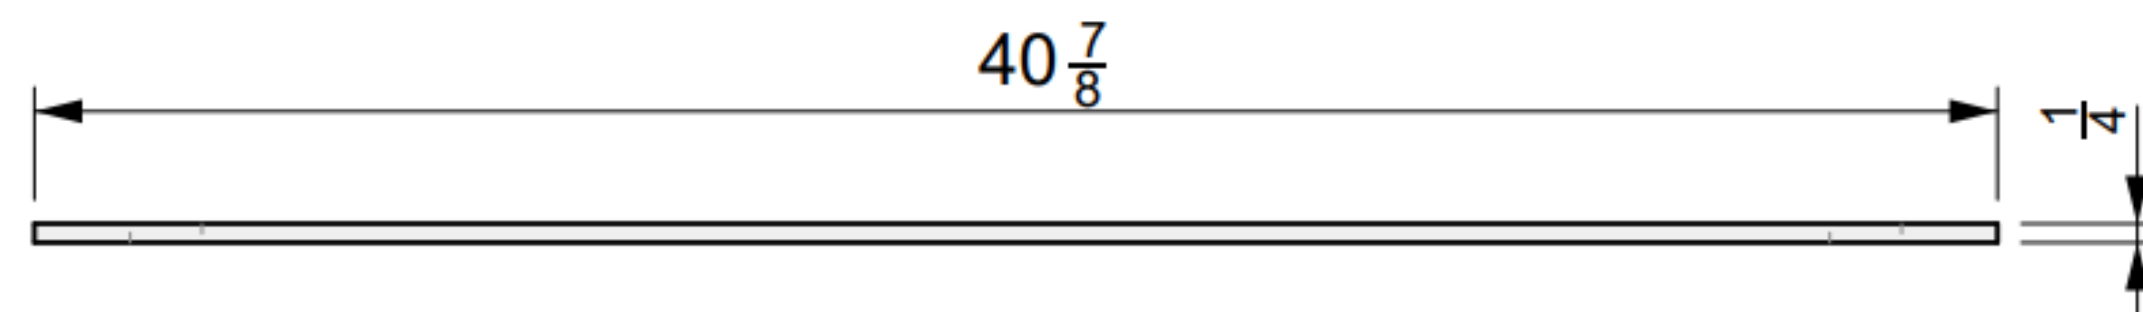

03 SIDE VIEW

ALUMINUM COVER

Lumera Gather 65"

01 TOP VIEW

03 PERSPECTIVE

02 FRONT VIEW

75 INCH

Lumera Gather

01 TOP VIEW

04 PERSPECTIVE

02 FRONT VIEW

03 SIDE VIEW

ALUMINUM COVER

Lumera Gather 75"

01 TOP VIEW

03 PERSPECTIVE

02 FRONT VIEW

85 INCH

Lumera Gather

01 TOP VIEW

04 PERSPECTIVE

02 FRONT VIEW

03 SIDE VIEW

*Cover dimensions not available.

95 INCH

Lumera Gather

01 TOP VIEW

04 PERSPECTIVE

02 FRONT VIEW

03 SIDE VIEW

ALUMINUM COVER

Lumera Gather 95"