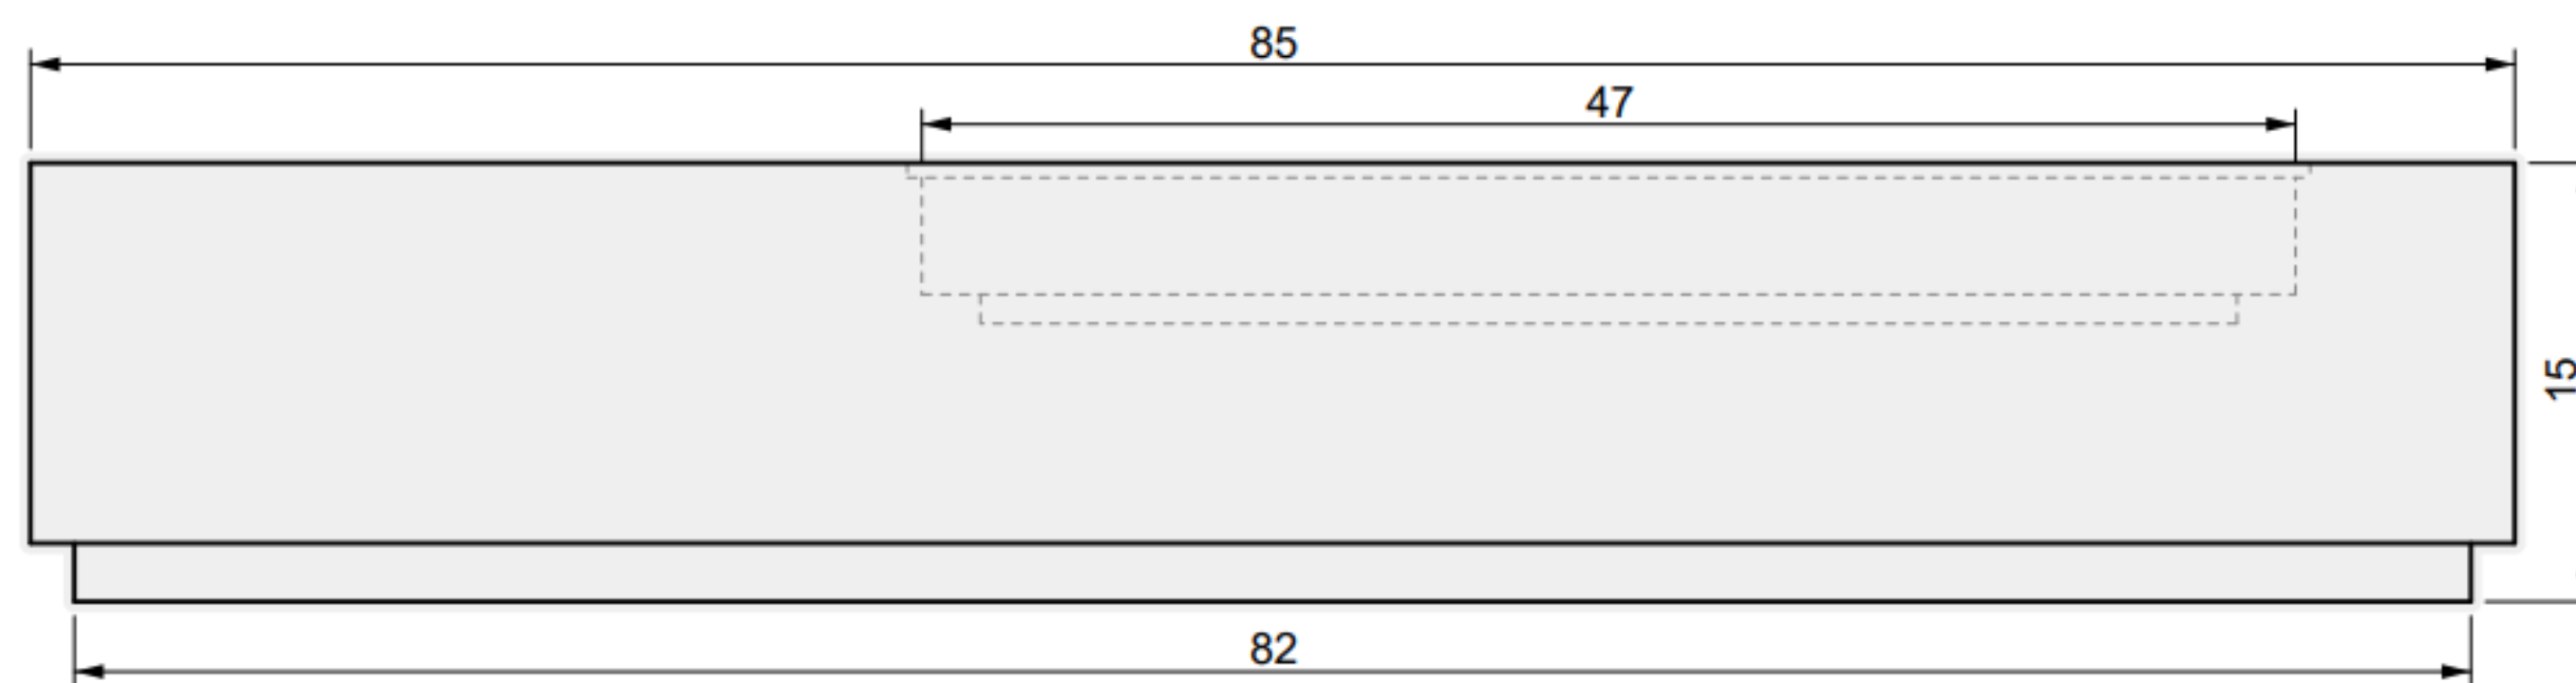

01 TOP VIEW

04 PERSPECTIVE

02 FRONT VIEW

03 SIDE VIEW

ALUMINUM COVER

Lumera Gather 75"

01 TOP VIEW

03 PERSPECTIVE

02 FRONT VIEW

85 INCH

Lumera Gather

01 TOP VIEW

04 PERSPECTIVE

02 FRONT VIEW

03 SIDE VIEW

*Cover dimensions not available.

95 INCH

Lumera Gather

01 TOP VIEW

04 PERSPECTIVE

02 FRONT VIEW

03 SIDE VIEW

ALUMINUM COVER

Lumera Gather 95"