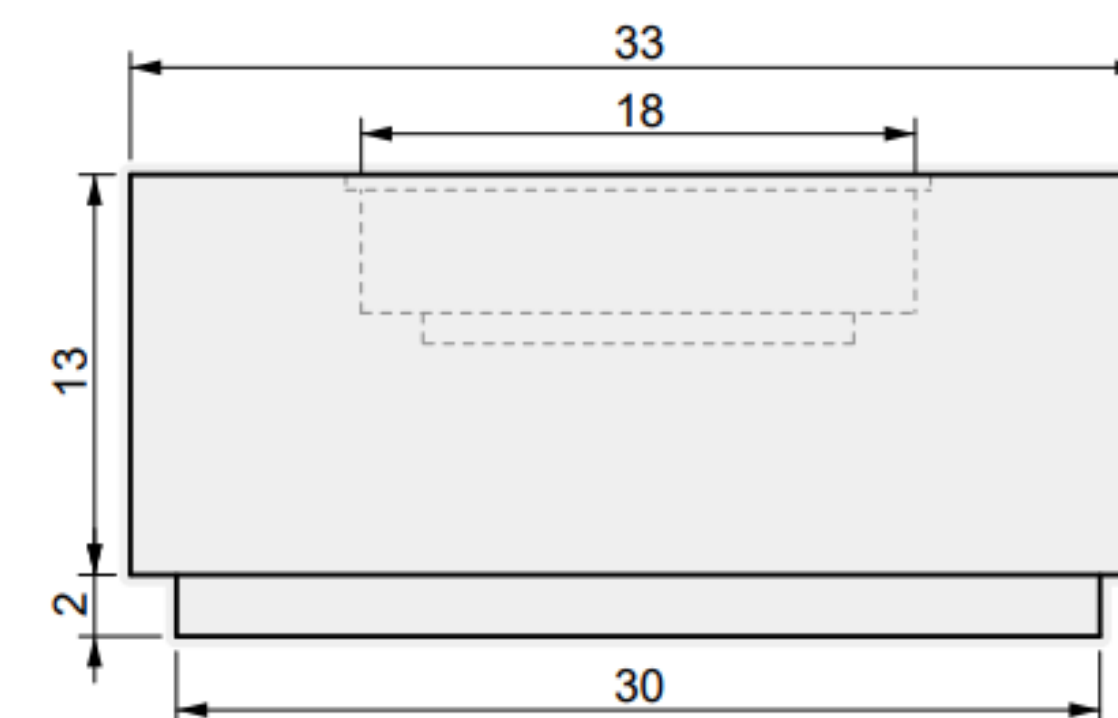

03 SIDE VIEW

ALUMINUM COVER

Lumera Gather 65"

01 TOP VIEW

03 PERSPECTIVE

02 FRONT VIEW

75 INCH

Lumera Gather

01 TOP VIEW

04 PERSPECTIVE

02 FRONT VIEW

03 SIDE VIEW

ALUMINUM COVER

Lumera Gather 75"

01 TOP VIEW

03 PERSPECTIVE

02 FRONT VIEW

85 INCH

Lumera Gather

01 TOP VIEW

04 PERSPECTIVE

02 FRONT VIEW

03 SIDE VIEW

*Cover dimensions not available.

95 INCH

Lumera Gather

01 TOP VIEW

04 PERSPECTIVE

02 FRONT VIEW

03 SIDE VIEW

ALUMINUM COVER

Lumera Gather 95"