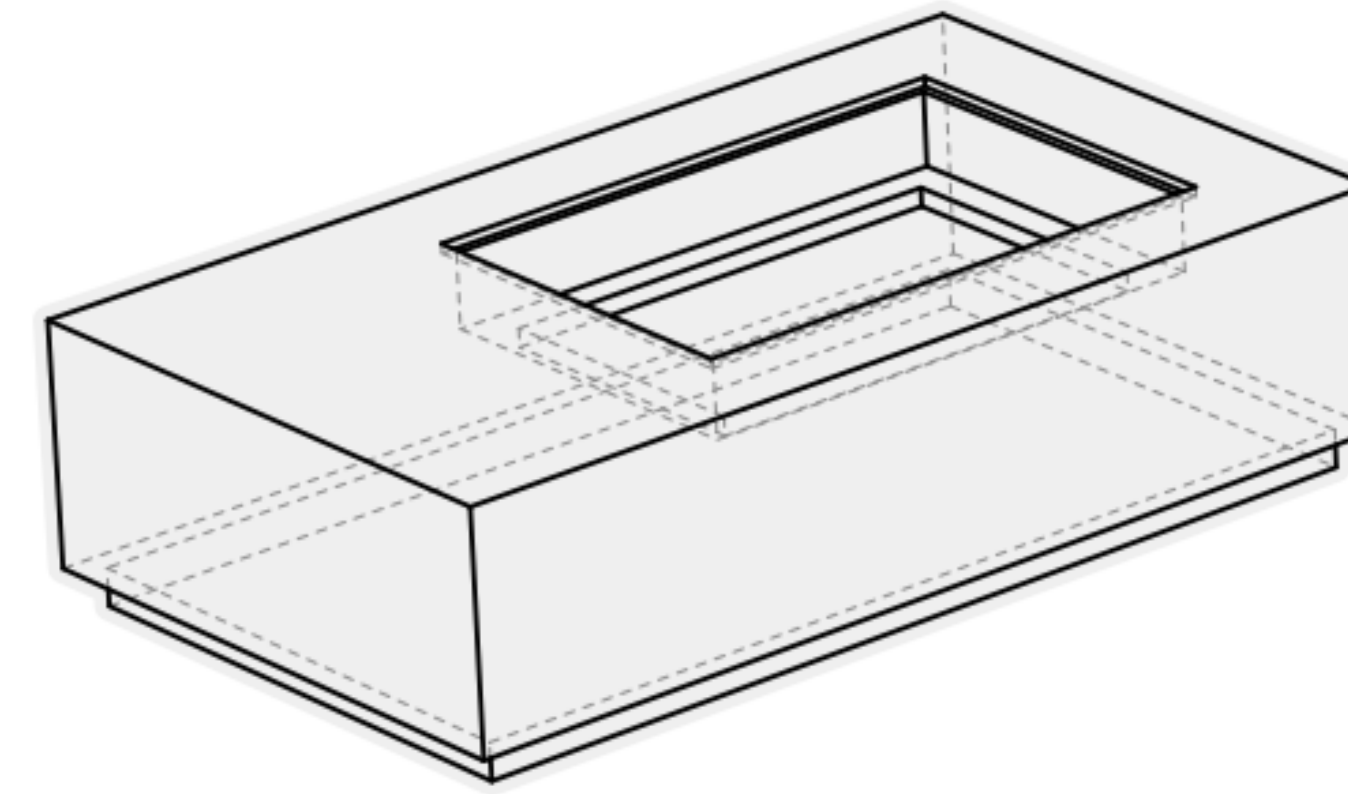

55 INCH

Lumera Gather

01 TOP VIEW

04 PERSPECTIVE

02 FRONT VIEW

03 SIDE VIEW

ALUMINUM COVER

Lumera Gather 55"

01 TOP VIEW

03 PERSPECTIVE

02 FRONT VIEW

65 INCH

Lumera Gather

01 TOP VIEW

04 PERSPECTIVE

02 FRONT VIEW

03 SIDE VIEW

ALUMINUM COVER

Lumera Gather 65"

01 TOP VIEW

03 PERSPECTIVE

02 FRONT VIEW

75 INCH

Lumera Gather

02 FRONT VIEW

85 INCH

Lumera Gather

01 TOP VIEW

04 PERSPECTIVE

02 FRONT VIEW

03 SIDE VIEW

*Cover dimensions not available.