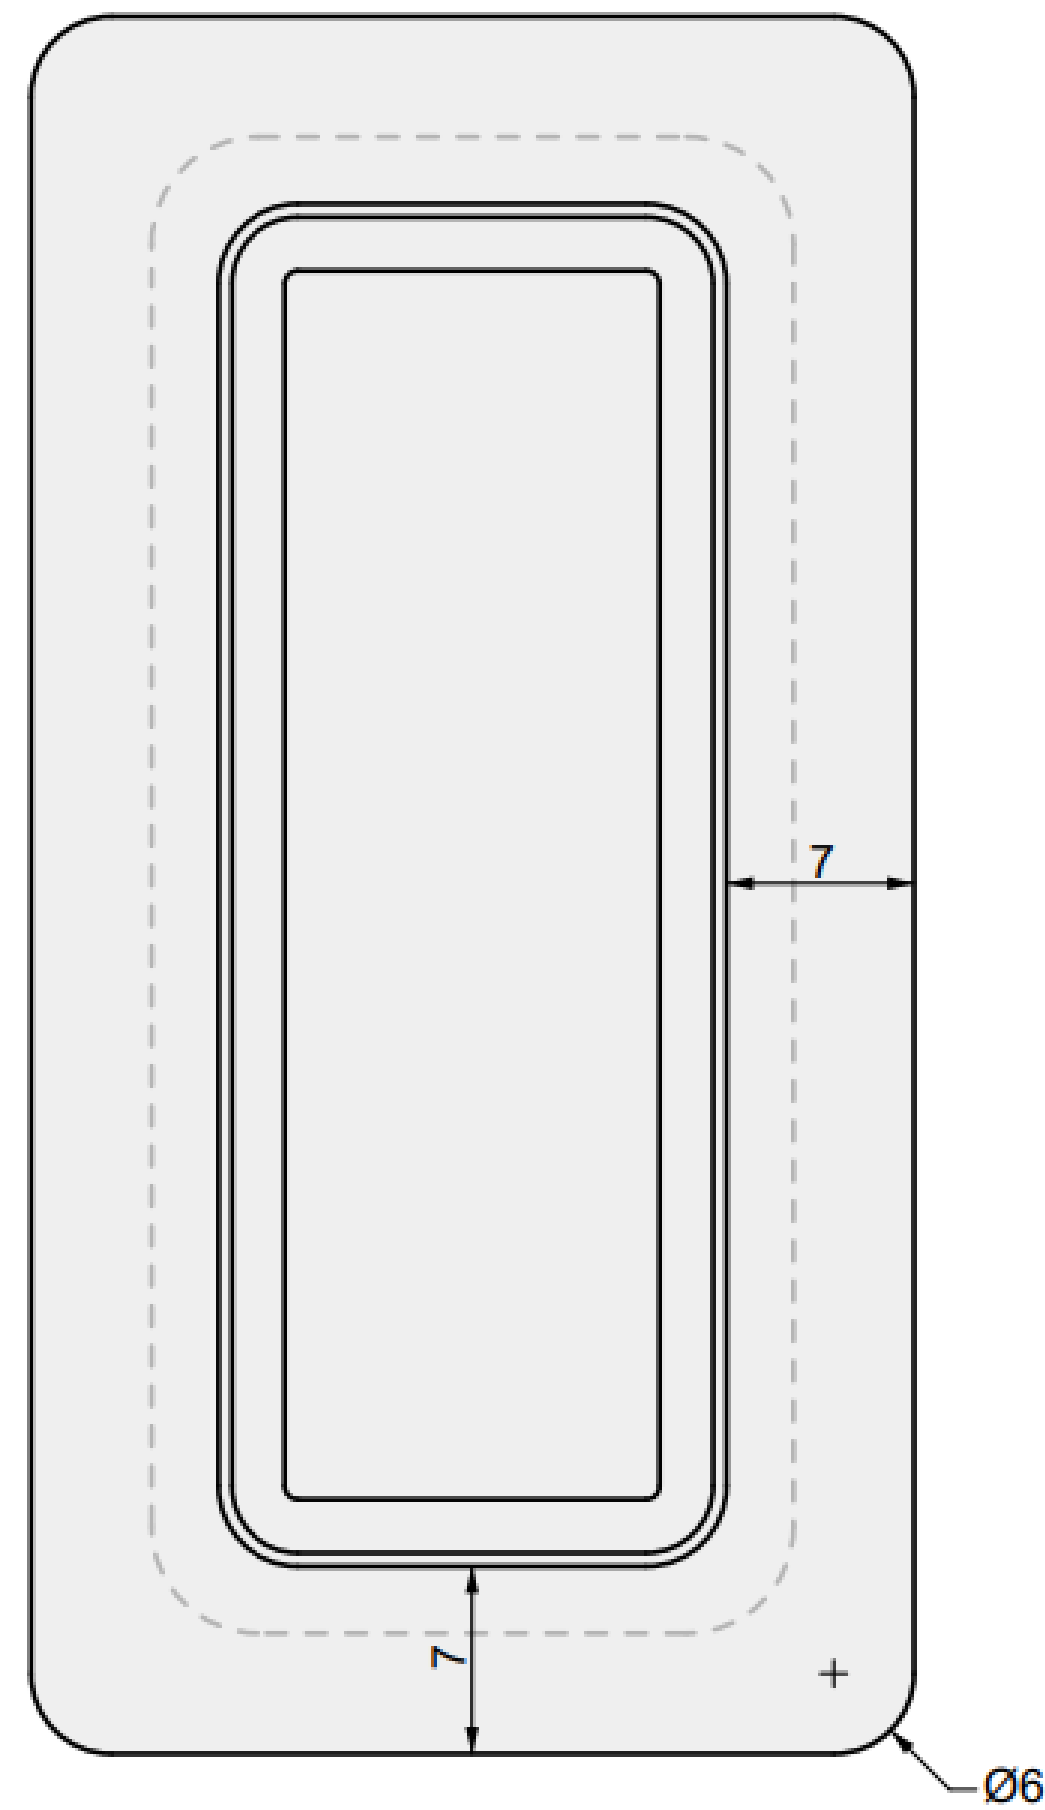

55 INCH

Lumera Rounded

01 TOP VIEW

04 PERSPECTIVE

02 FRONT VIEW

03 SIDE VIEW

ALUMINUM COVER

Lumera Rounded
55"

01 TOP VIEW

04 PERSPECTIVE

02 FRONT VIEW

03 SIDE VIEW

65 INCH

Lumera Rounded

01 TOP VIEW

04 PERSPECTIVE

02 FRONT VIEW

03 SIDE VIEW

ALUMINUM COVER

Lumera Rounded
65"

75 INCH

Lumera Rounded

01 TOP VIEW

04 PERSPECTIVE

01 TOP VIEW

04 PERSPECTIVE

02 FRONT VIEW

03 SIDE VIEW

95 INCH

Lumera Rounded

01 TOP VIEW

04 PERSPECTIVE