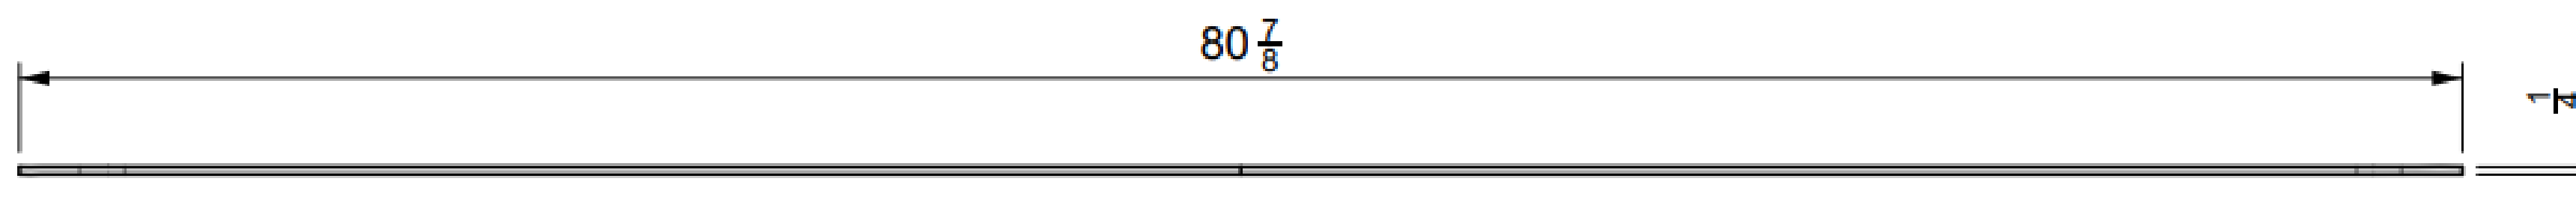

02 FRONT VIEW

03 SIDE VIEW

ALUMINUM COVER

Lumera Rounded
95"

01 TOP VIEW

04 PERSPECTIVE

02 FRONT VIEW

03 SIDE VIEW