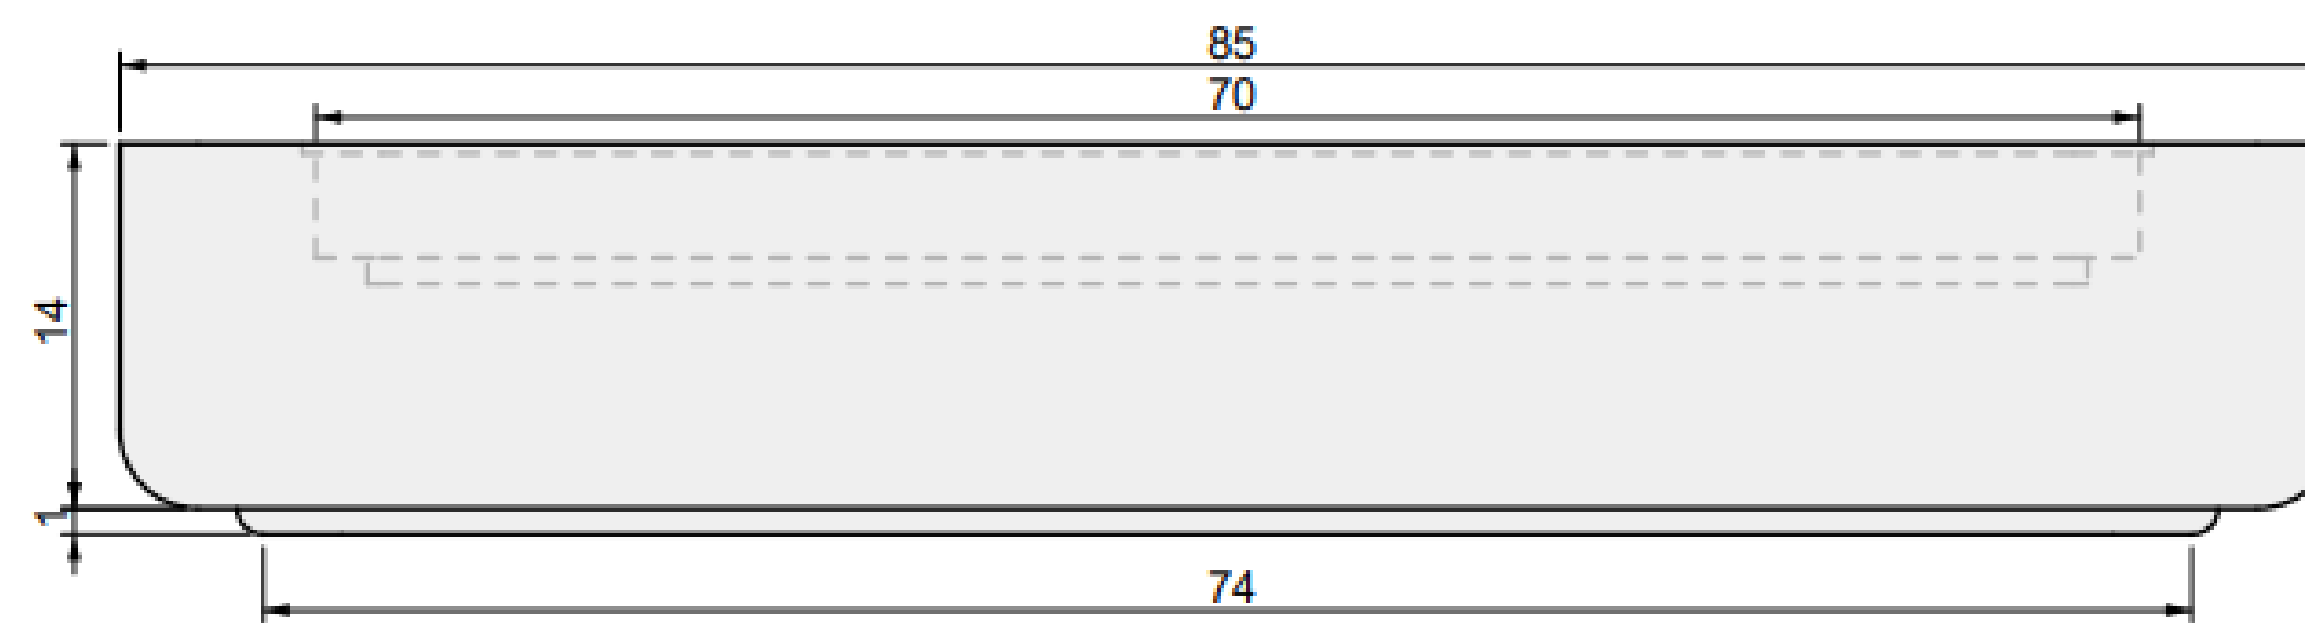

85 INCH

Lumera Rounded

01 TOP VIEW

04 PERSPECTIVE

02 FRONT VIEW

03 SIDE VIEW

ALUMINUM COVER

Lumera Rounded
85"

01 TOP VIEW

04 PERSPECTIVE

02 FRONT VIEW

03 SIDE VIEW

95 INCH

Lumera Rounded

01 TOP VIEW

04 PERSPECTIVE

02 FRONT VIEW

03 SIDE VIEW

ALUMINUM COVER

Lumera Rounded
95"

01 TOP VIEW

04 PERSPECTIVE

02 FRONT VIEW

03 SIDE VIEW