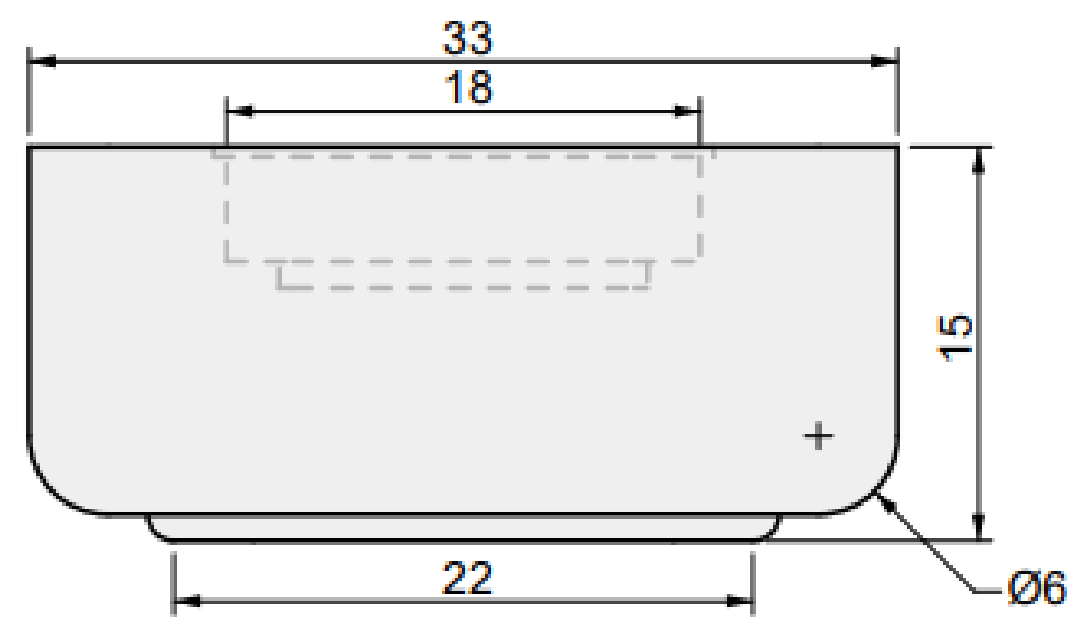

01 TOP VIEW

04 PERSPECTIVE

02 FRONT VIEW

03 SIDE VIEW

65 INCH

Lumera Rounded

01 TOP VIEW

04 PERSPECTIVE

02 FRONT VIEW

03 SIDE VIEW

ALUMINUM COVER

Lumera Rounded
65"

75 INCH

Lumera Rounded

01 TOP VIEW

04 PERSPECTIVE

02 FRONT VIEW

03 SIDE VIEW

ALUMINUM COVER

Lumera Rounded
75"

01 TOP VIEW

04 PERSPECTIVE

02 FRONT VIEW

03 SIDE VIEW

85 INCH

Lumera Rounded

01 TOP VIEW

04 PERSPECTIVE

02 FRONT VIEW

03 SIDE VIEW

ALUMINUM COVER

Lumera Rounded
85"