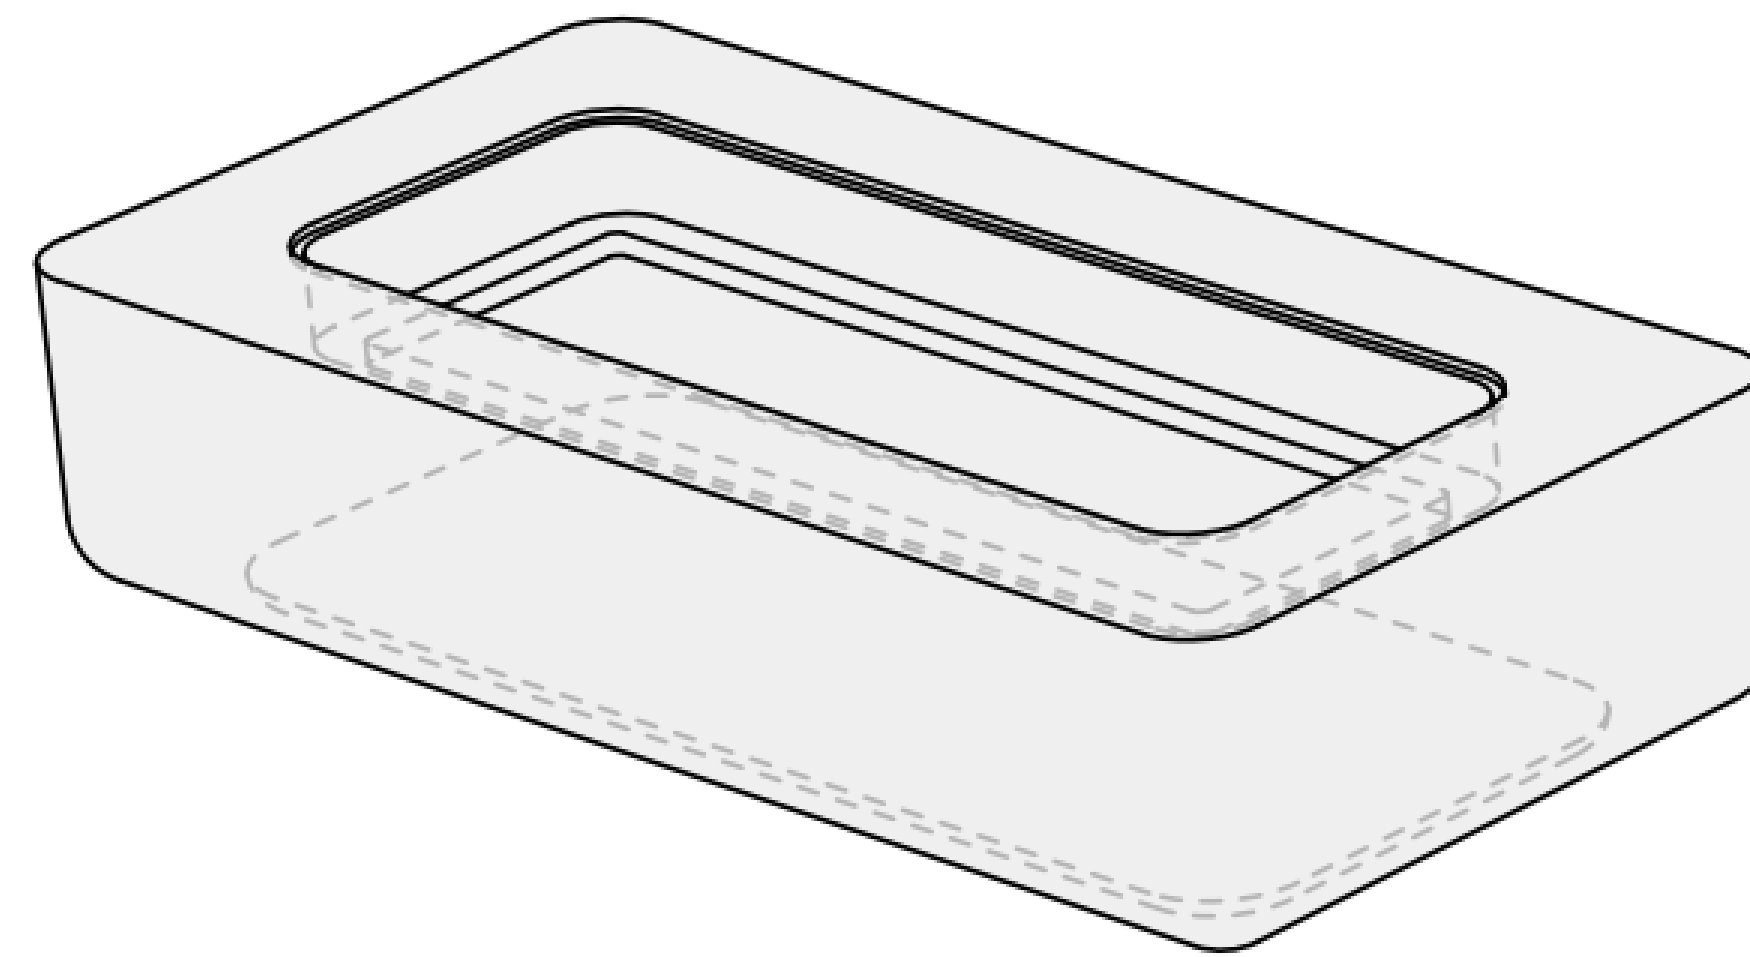

55 INCH

Lumera Rounded

01 TOP VIEW

04 PERSPECTIVE

02 FRONT VIEW

03 SIDE VIEW

ALUMINUM COVER

Lumera Rounded
55"

01 TOP VIEW

04 PERSPECTIVE

02 FRONT VIEW

03 SIDE VIEW

65 INCH

Lumera Rounded

01 TOP VIEW

04 PERSPECTIVE

02 FRONT VIEW

03 SIDE VIEW

ALUMINUM COVER

Lumera Rounded
65"

75 INCH

Lumera Rounded

01 TOP VIEW

04 PERSPECTIVE