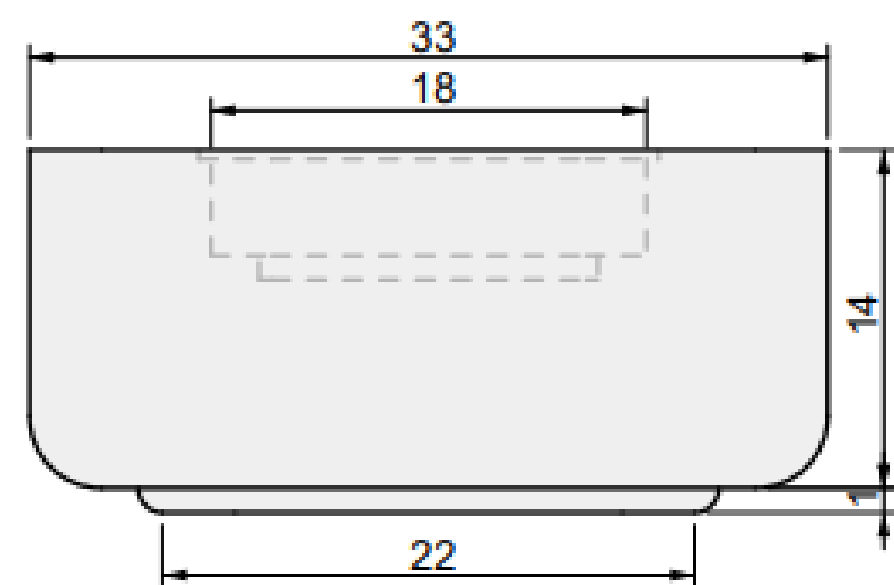

85 INCH

Lumera Rounded

01 TOP VIEW

04 PERSPECTIVE

02 FRONT VIEW

03 SIDE VIEW

ALUMINUM COVER

Lumera Rounded
85"

01 TOP VIEW

04 PERSPECTIVE

02 FRONT VIEW

03 SIDE VIEW

95 INCH

Lumera Rounded

01 TOP VIEW

04 PERSPECTIVE

02 FRONT VIEW

03 SIDE VIEW

ALUMINUM COVER

Lumera Rounded
95"

01 TOP VIEW

04 PERSPECTIVE

02 FRONT VIEW

03 SIDE VIEW

$\text{Ø}5 \frac{7}{8}$