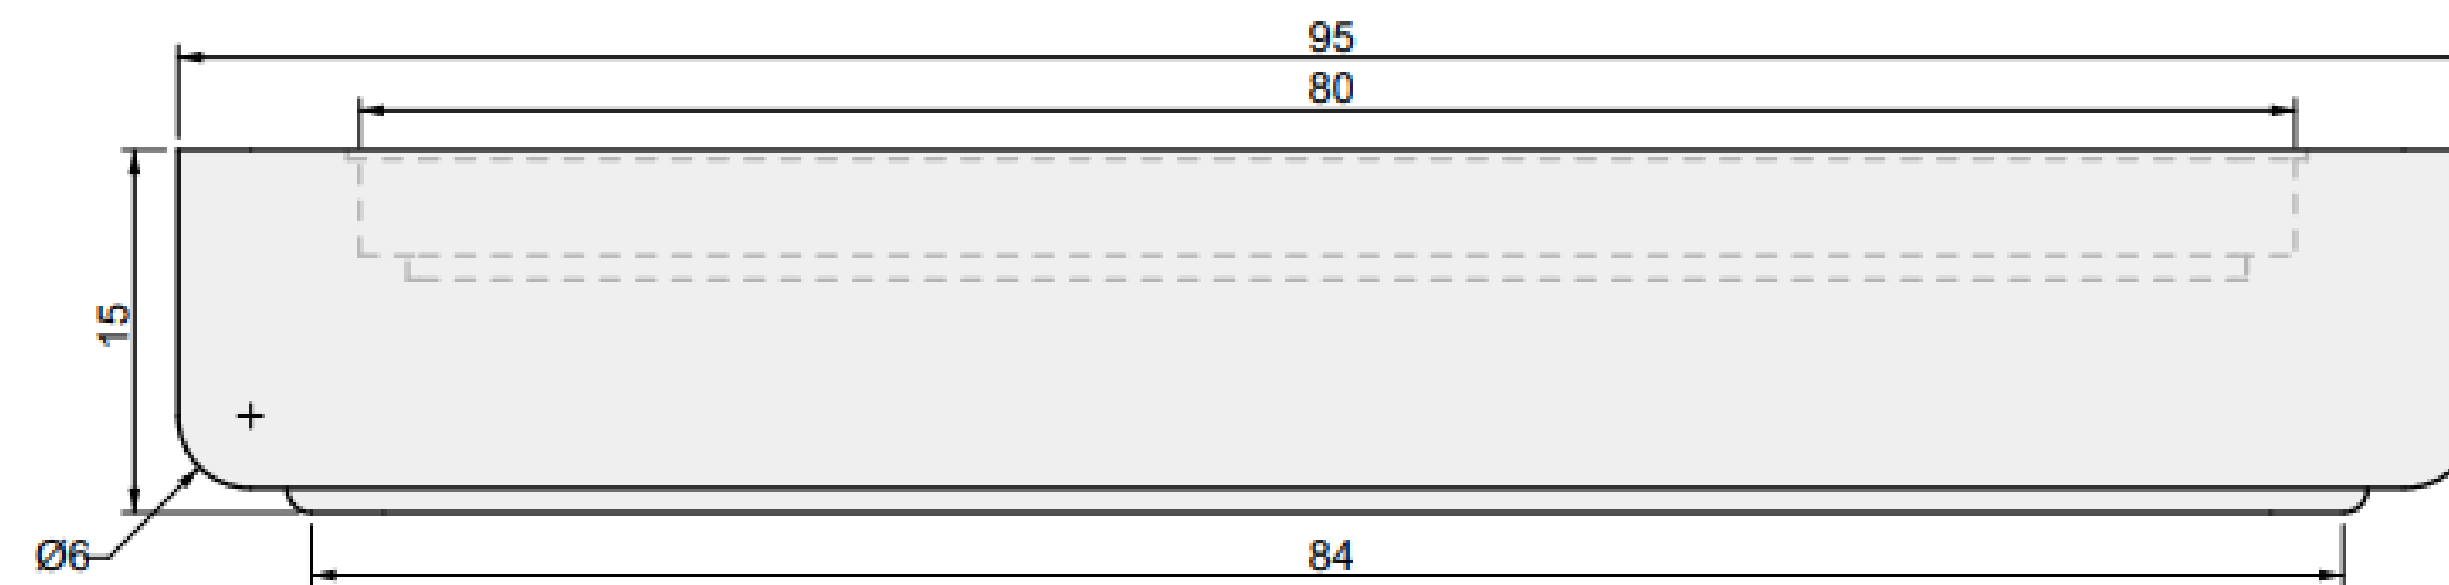

85 INCH

Lumera Rounded

01 TOP VIEW

04 PERSPECTIVE

02 FRONT VIEW

03 SIDE VIEW

ALUMINUM COVER

Lumera Rounded
85"

01 TOP VIEW

04 PERSPECTIVE

02 FRONT VIEW

03 SIDE VIEW

95 INCH

Lumera Rounded

01 TOP VIEW

04 PERSPECTIVE

02 FRONT VIEW

03 SIDE VIEW

ALUMINUM COVER

Lumera Rounded
95"

01 TOP VIEW

04 PERSPECTIVE

02 FRONT VIEW

03 SIDE VIEW