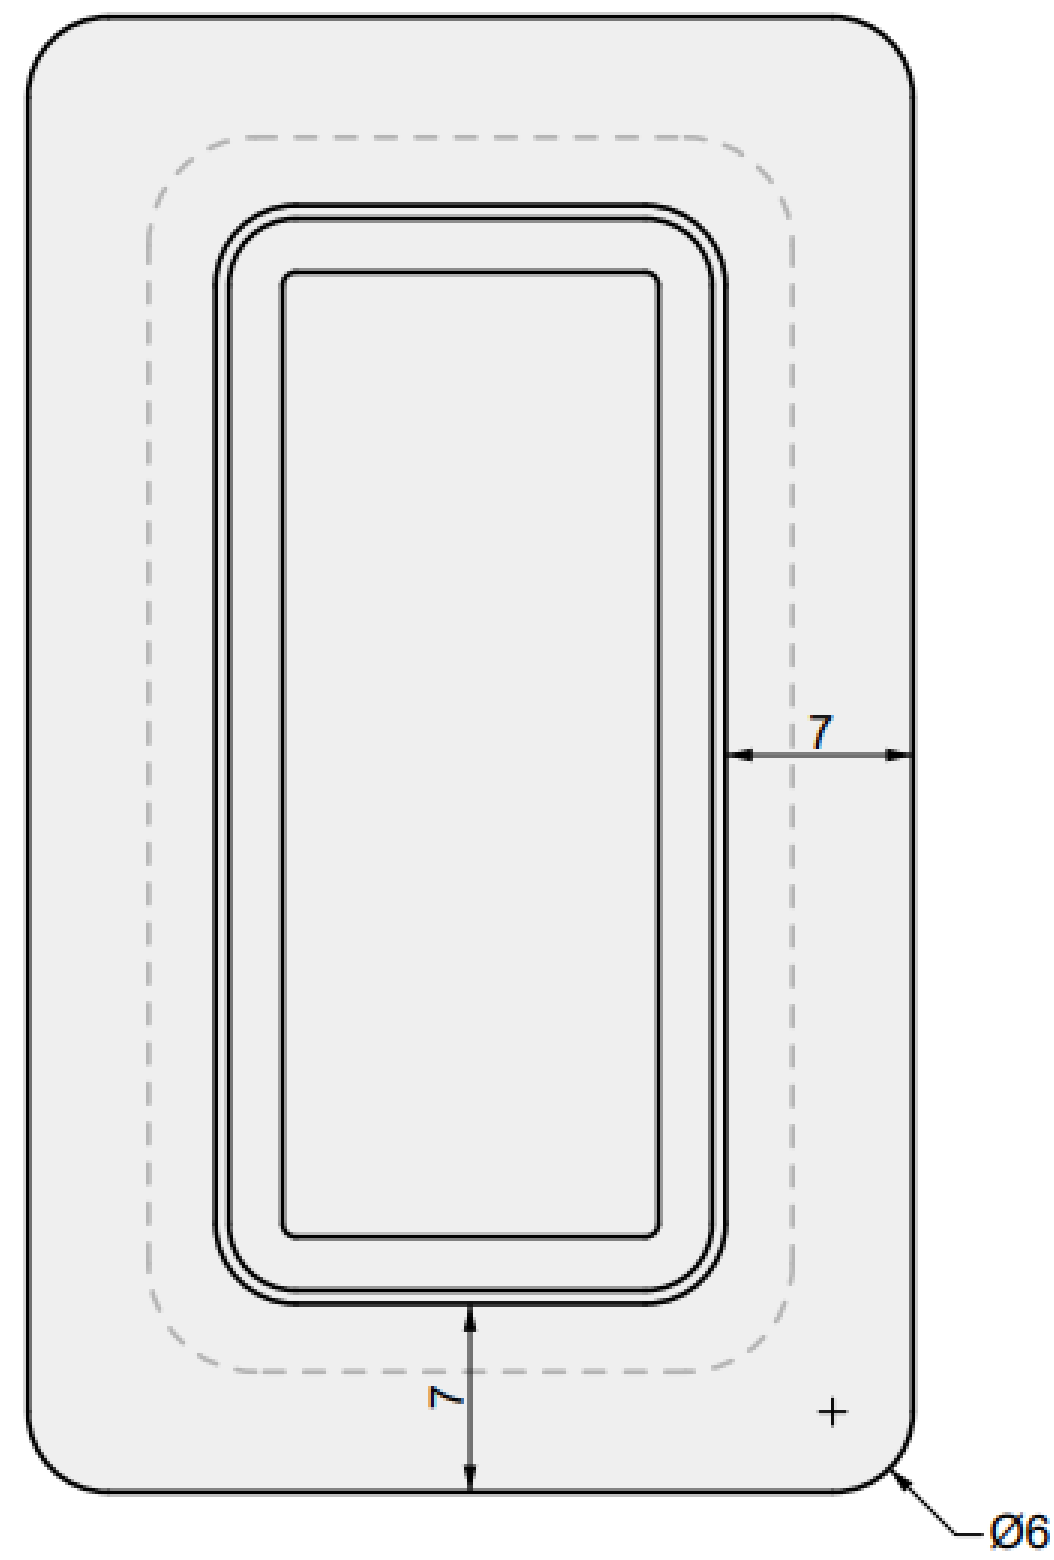

55 INCH

Lumera Rounded

01 TOP VIEW

04 PERSPECTIVE

02 FRONT VIEW

03 SIDE VIEW

ALUMINUM COVER

Lumera Rounded
55"

01 TOP VIEW

04 PERSPECTIVE

02 FRONT VIEW

03 SIDE VIEW

65 INCH

Lumera Rounded

01 TOP VIEW

04 PERSPECTIVE

02 FRONT VIEW

03 SIDE VIEW

ALUMINUM COVER

Lumera Rounded
65"

75 INCH

Lumera Rounded

01 TOP VIEW

04 PERSPECTIVE

01 TOP VIEW

04 PERSPECTIVE

02 FRONT VIEW

03 SIDE VIEW

95 INCH

Lumera Rounded

01 TOP VIEW

04 PERSPECTIVE