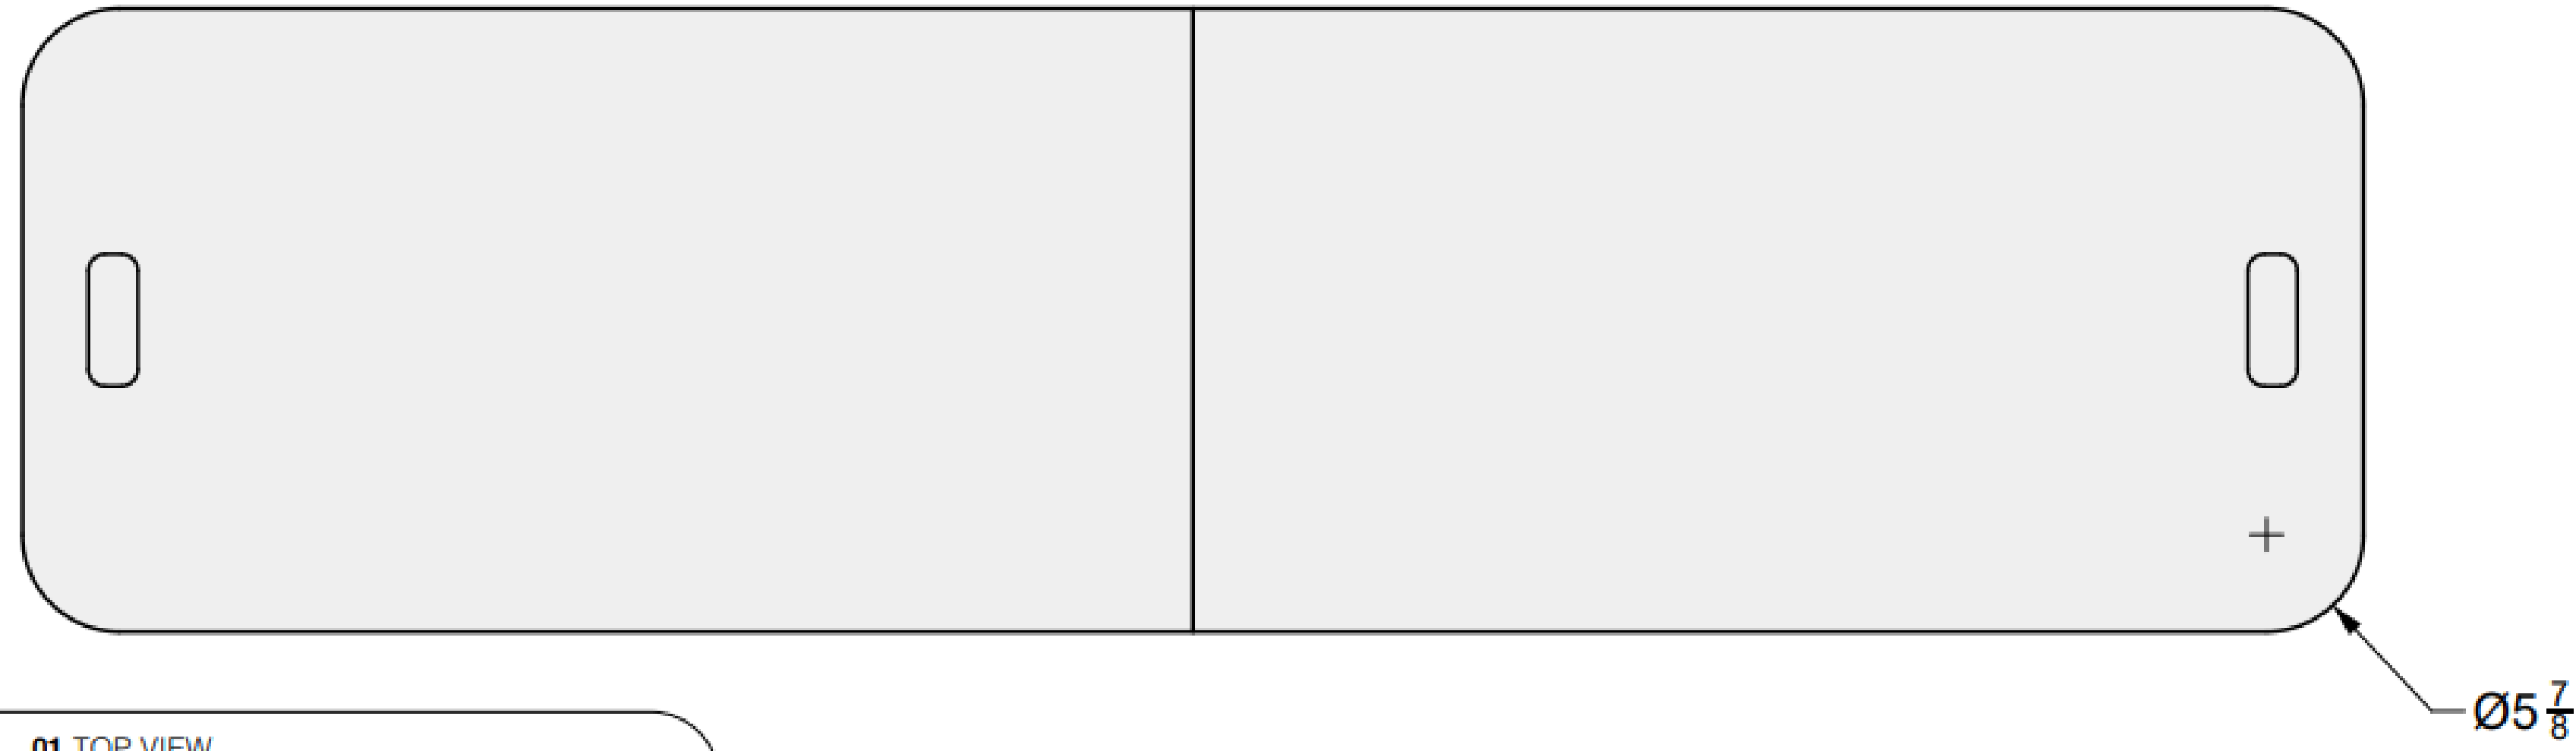

85 INCH

Lumera Rounded

01 TOP VIEW

04 PERSPECTIVE

02 FRONT VIEW

03 SIDE VIEW

ALUMINUM COVER

Lumera Rounded
85"

01 TOP VIEW

04 PERSPECTIVE

02 FRONT VIEW

03 SIDE VIEW

95 INCH

Lumera Rounded

01 TOP VIEW

04 PERSPECTIVE

02 FRONT VIEW

03 SIDE VIEW

ALUMINUM COVER

Lumera Rounded
95"

01 TOP VIEW

04 PERSPECTIVE

02 FRONT VIEW

03 SIDE VIEW