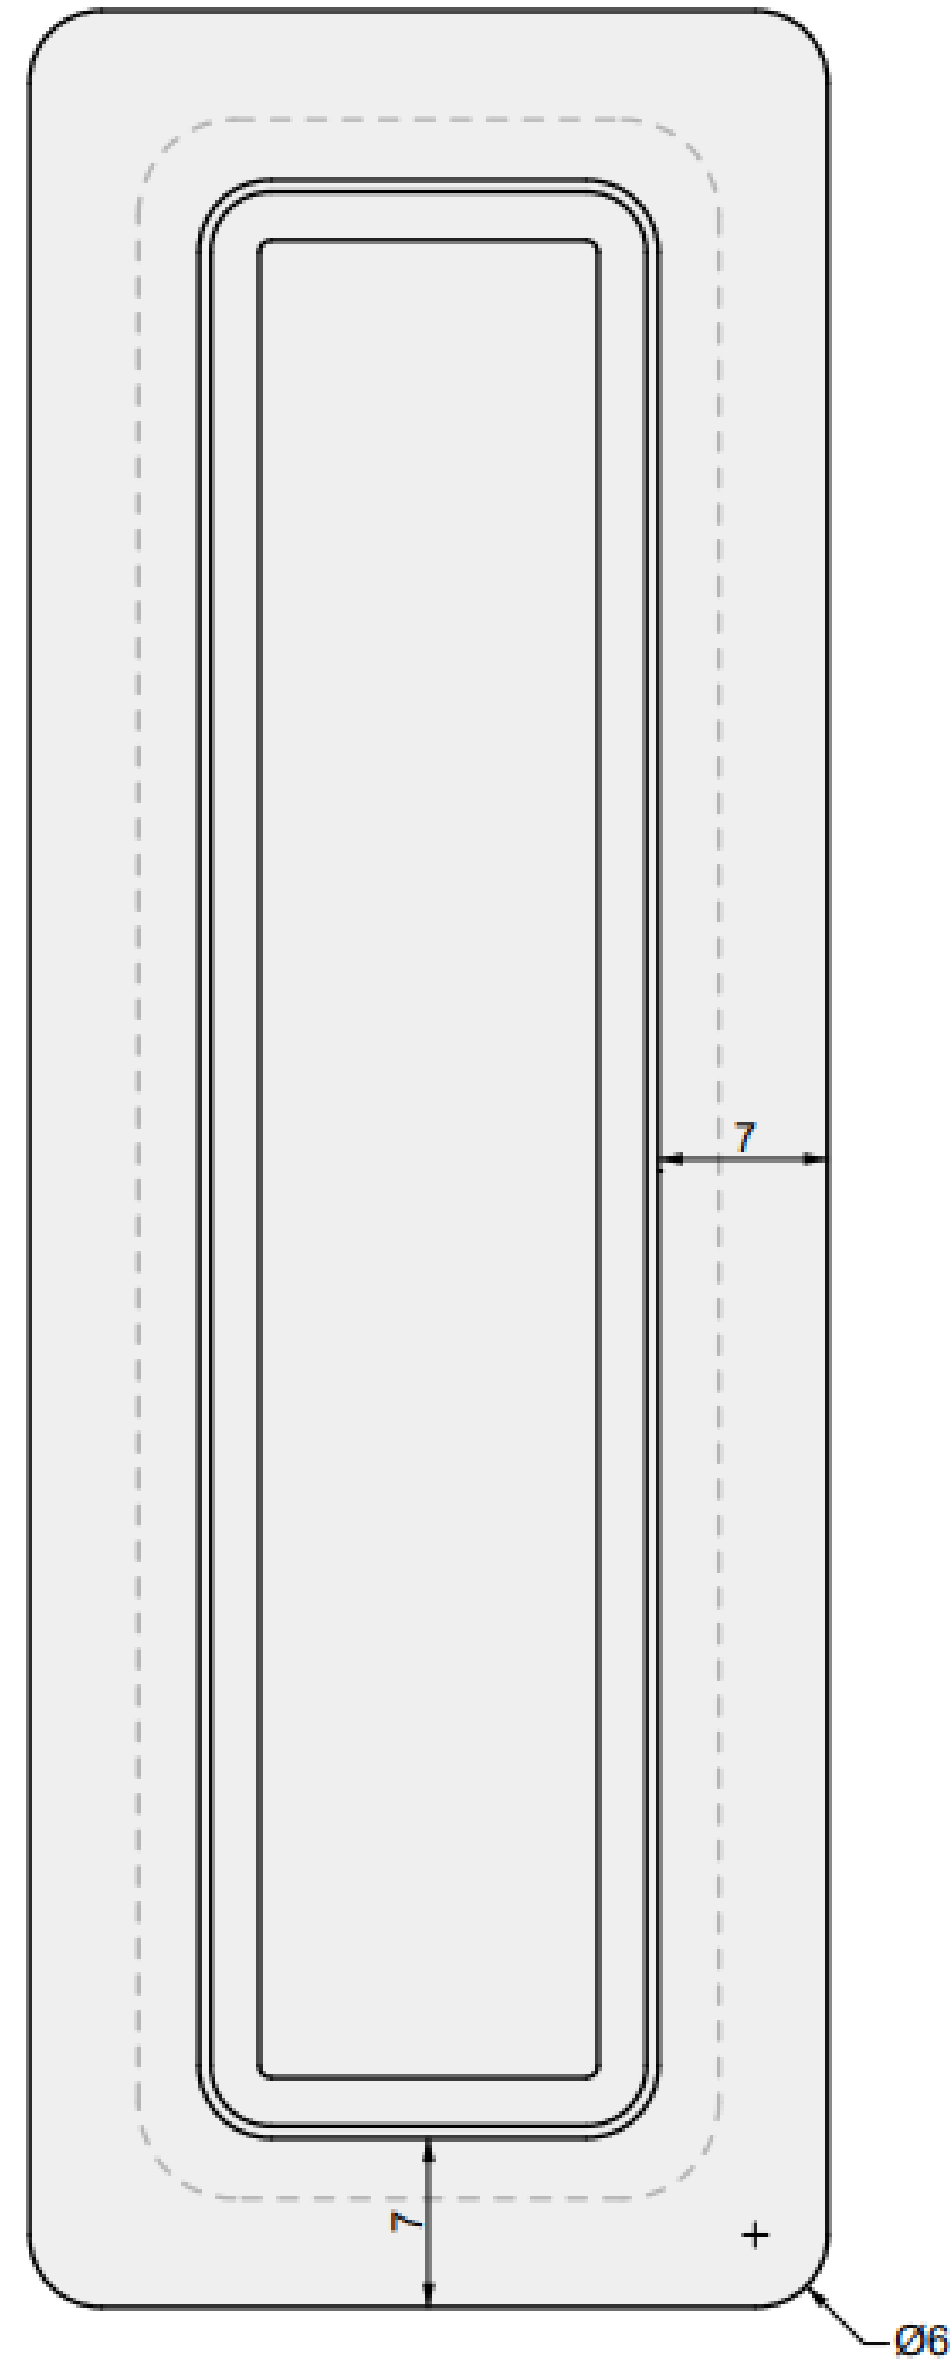

85 INCH

Lumera Rounded

01 TOP VIEW

04 PERSPECTIVE

02 FRONT VIEW

03 SIDE VIEW

ALUMINUM COVER

Lumera Rounded
85"

01 TOP VIEW

04 PERSPECTIVE

02 FRONT VIEW

03 SIDE VIEW

95 INCH

Lumera Rounded

01 TOP VIEW

04 PERSPECTIVE

02 FRONT VIEW

03 SIDE VIEW

ALUMINUM COVER

Lumera Rounded
95"

01 TOP VIEW

04 PERSPECTIVE

02 FRONT VIEW

03 SIDE VIEW

$\text{Ø}5 \frac{7}{8}$