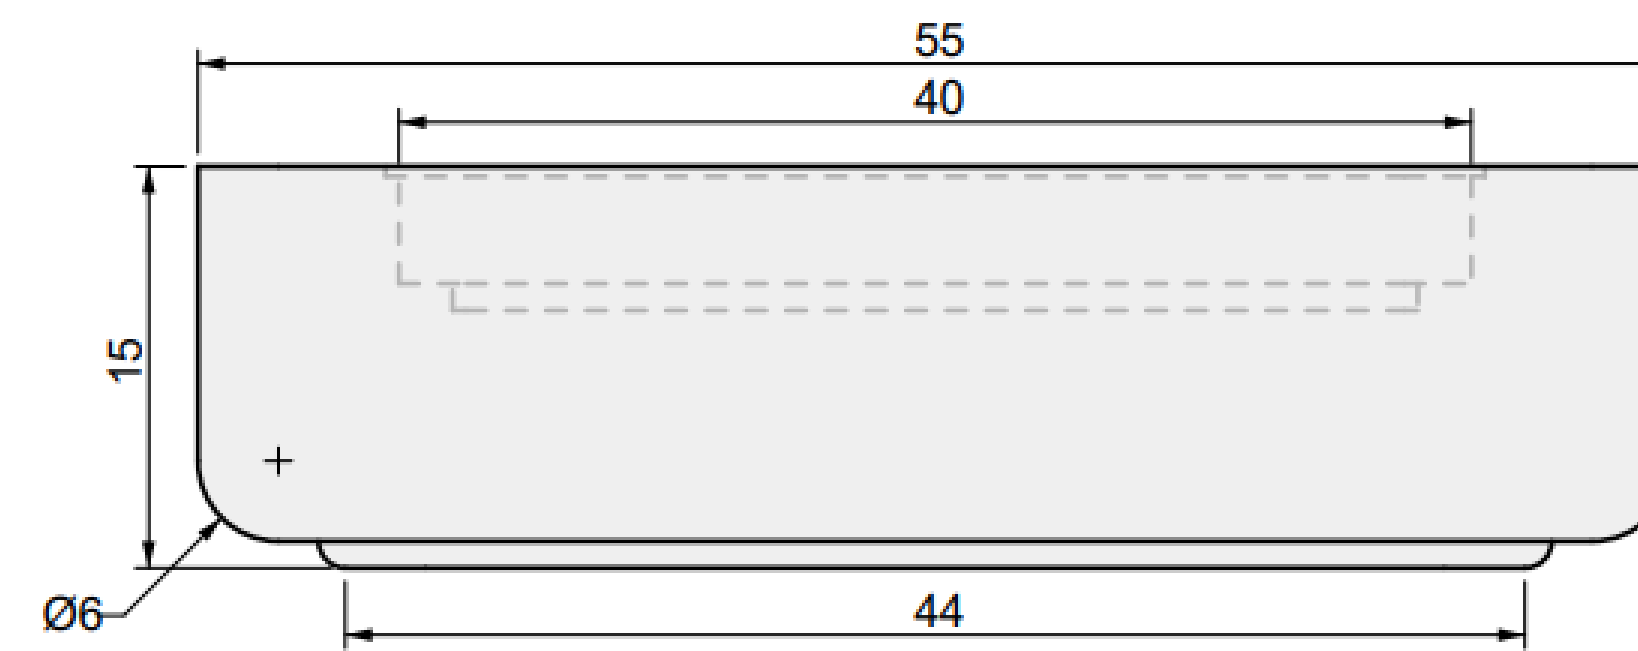

55 INCH

Lumera Rounded

01 TOP VIEW

04 PERSPECTIVE

02 FRONT VIEW

03 SIDE VIEW

ALUMINUM COVER

Lumera Rounded
55"

01 TOP VIEW

04 PERSPECTIVE

02 FRONT VIEW

03 SIDE VIEW

65 INCH

Lumera Rounded

01 TOP VIEW

04 PERSPECTIVE

02 FRONT VIEW

03 SIDE VIEW

ALUMINUM COVER

Lumera Rounded
65"

75 INCH

Lumera Rounded

01 TOP VIEW

04 PERSPECTIVE

01 TOP VIEW

04 PERSPECTIVE

02 FRONT VIEW

03 SIDE VIEW

95 INCH

Lumera Rounded

01 TOP VIEW

04 PERSPECTIVE