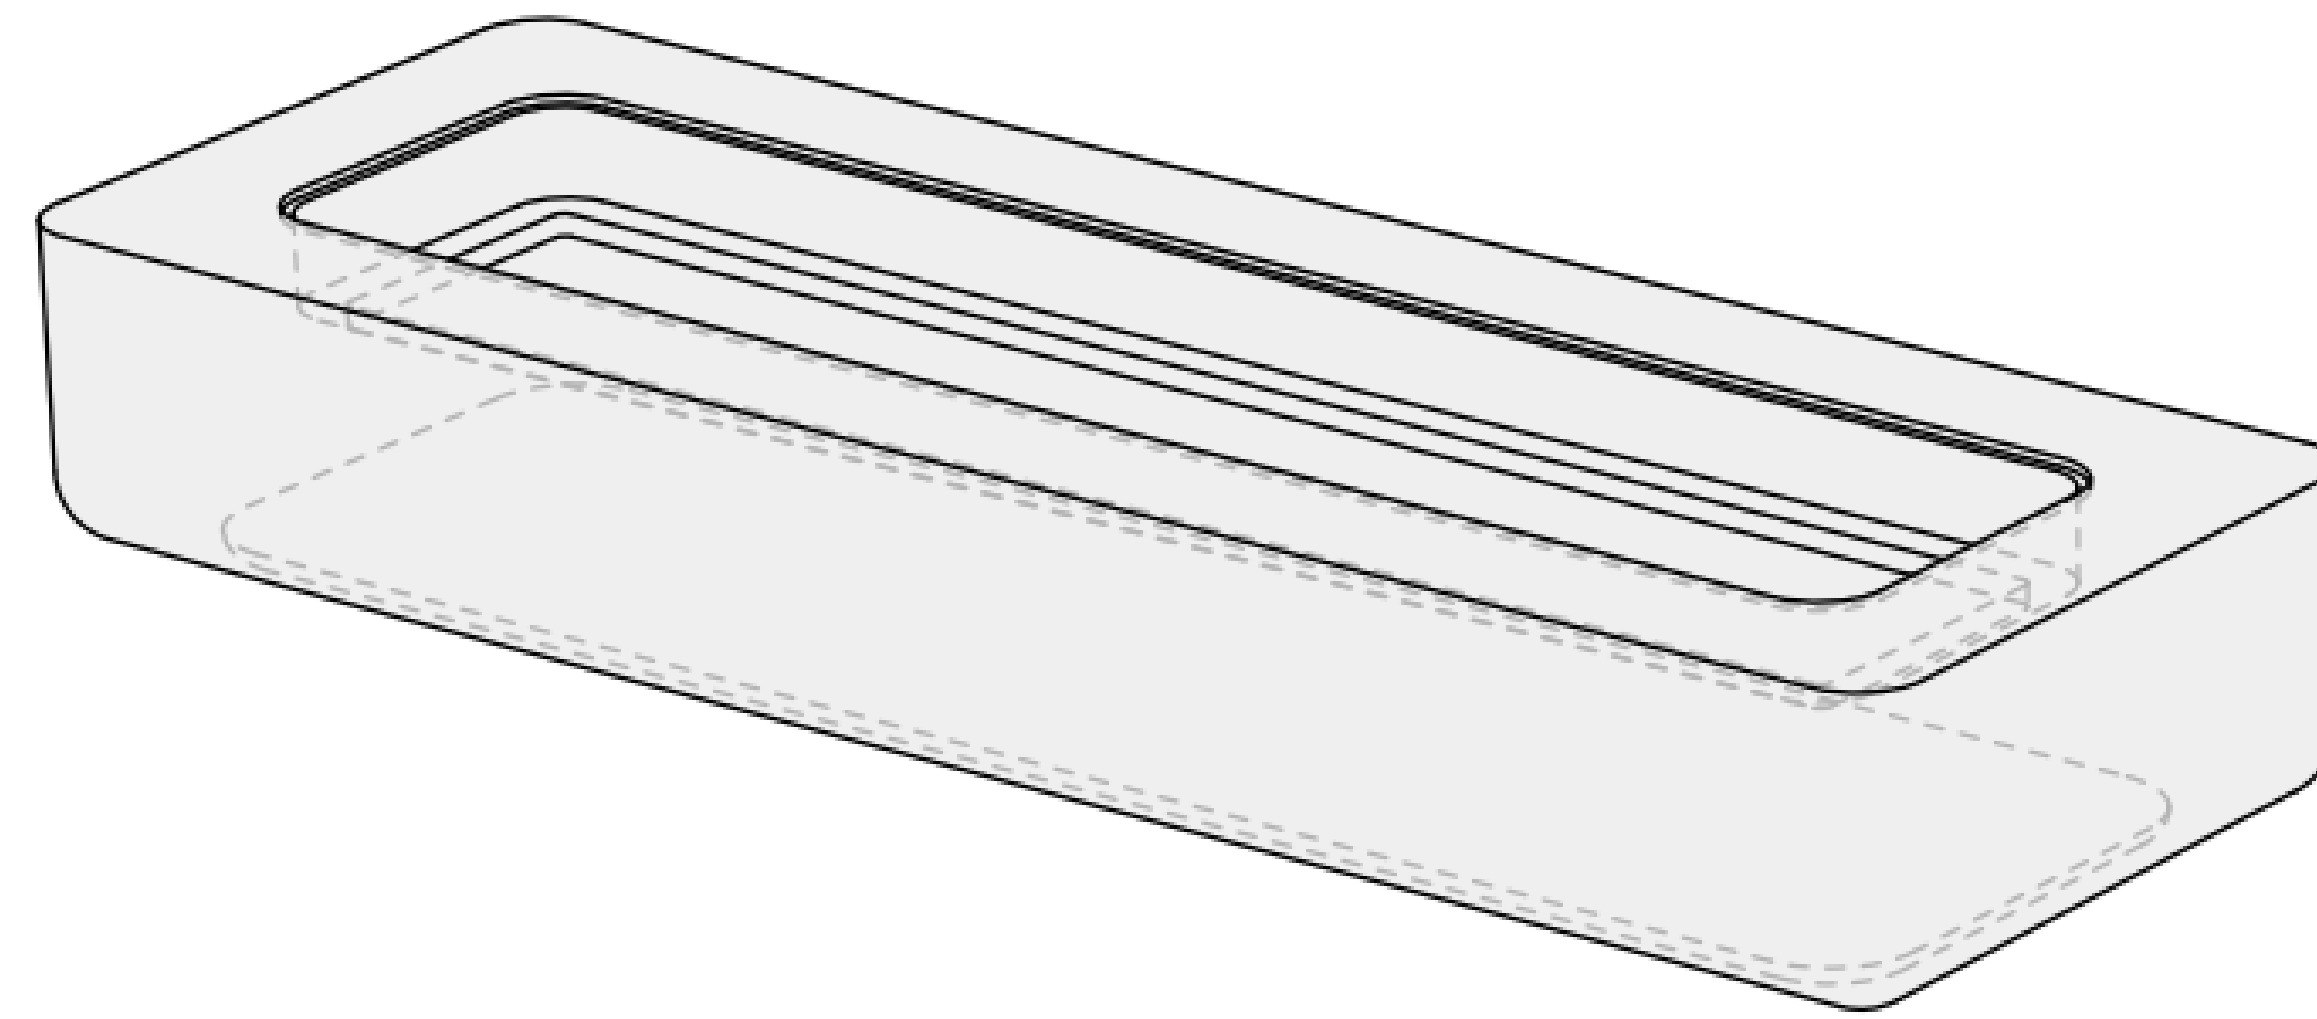

85 INCH

Lumera Rounded

01 TOP VIEW

04 PERSPECTIVE

02 FRONT VIEW

03 SIDE VIEW

ALUMINUM COVER

Lumera Rounded
85"

01 TOP VIEW

04 PERSPECTIVE

02 FRONT VIEW

03 SIDE VIEW

95 INCH

Lumera Rounded

01 TOP VIEW

04 PERSPECTIVE

02 FRONT VIEW

03 SIDE VIEW

ALUMINUM COVER

Lumera Rounded
95"

01 TOP VIEW

04 PERSPECTIVE

02 FRONT VIEW

03 SIDE VIEW