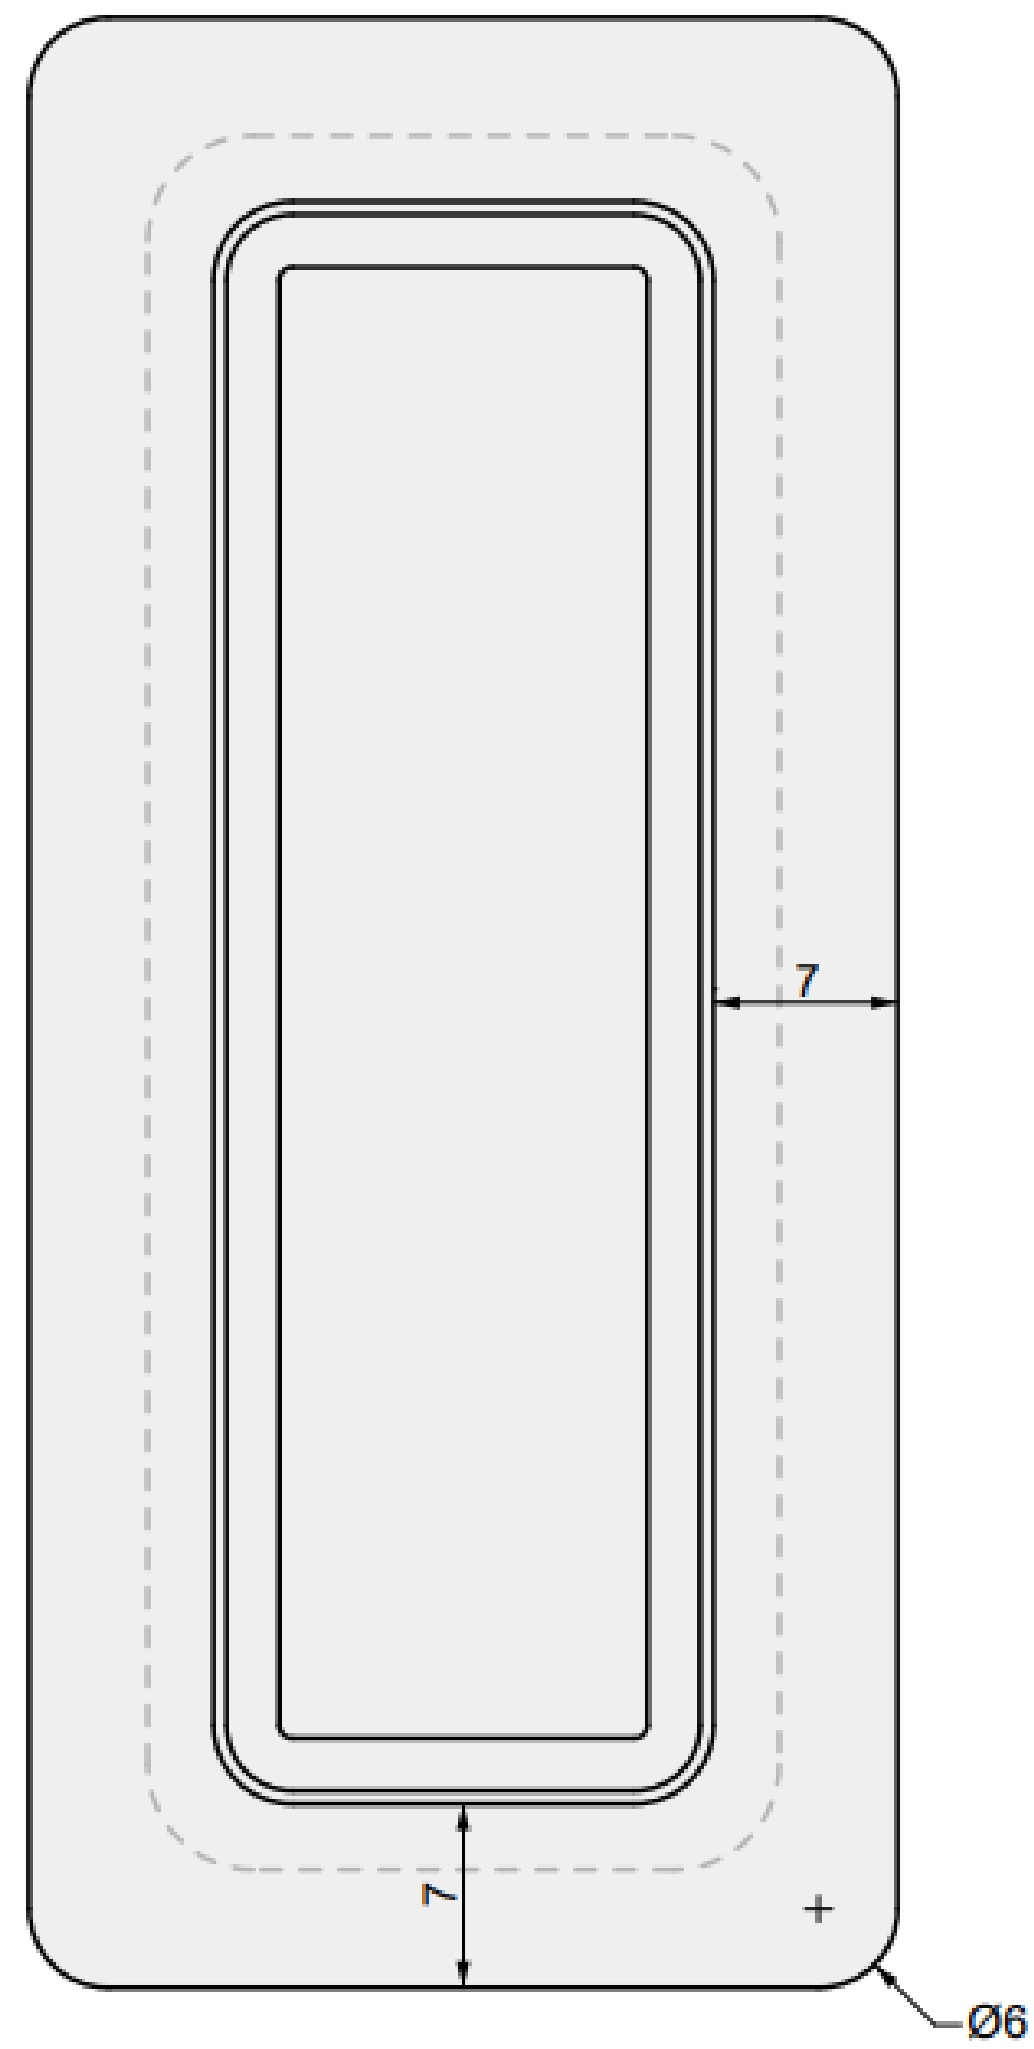

01 TOP VIEW

04 PERSPECTIVE

02 FRONT VIEW

03 SIDE VIEW

65 INCH

Lumera Rounded

01 TOP VIEW

04 PERSPECTIVE

02 FRONT VIEW

03 SIDE VIEW

ALUMINUM COVER

Lumera Rounded
65"

75 INCH

Lumera Rounded

01 TOP VIEW

04 PERSPECTIVE

85 INCH

Lumera Rounded

01 TOP VIEW

04 PERSPECTIVE

02 FRONT VIEW

03 SIDE VIEW

ALUMINUM COVER

Lumera Rounded
85"

01 TOP VIEW

04 PERSPECTIVE

02 FRONT VIEW

03 SIDE VIEW

95 INCH

Lumera Rounded

01 TOP VIEW

04 PERSPECTIVE