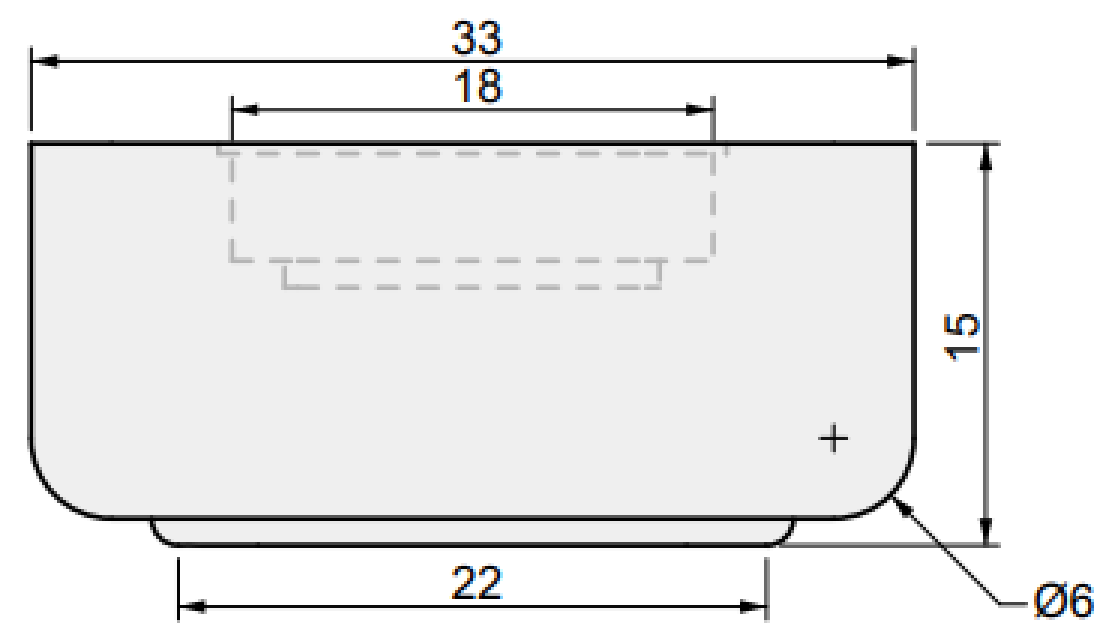

55 INCH

Lumera Rounded

01 TOP VIEW

04 PERSPECTIVE

02 FRONT VIEW

03 SIDE VIEW

ALUMINUM COVER

Lumera Rounded
55"

01 TOP VIEW

04 PERSPECTIVE

02 FRONT VIEW

03 SIDE VIEW

65 INCH

Lumera Rounded

01 TOP VIEW

04 PERSPECTIVE

02 FRONT VIEW

03 SIDE VIEW

ALUMINUM COVER

Lumera Rounded
65"

75 INCH

Lumera Rounded

01 TOP VIEW

04 PERSPECTIVE

85 INCH

Lumera Rounded

01 TOP VIEW

04 PERSPECTIVE

02 FRONT VIEW

03 SIDE VIEW

ALUMINUM COVER

Lumera Rounded
85"