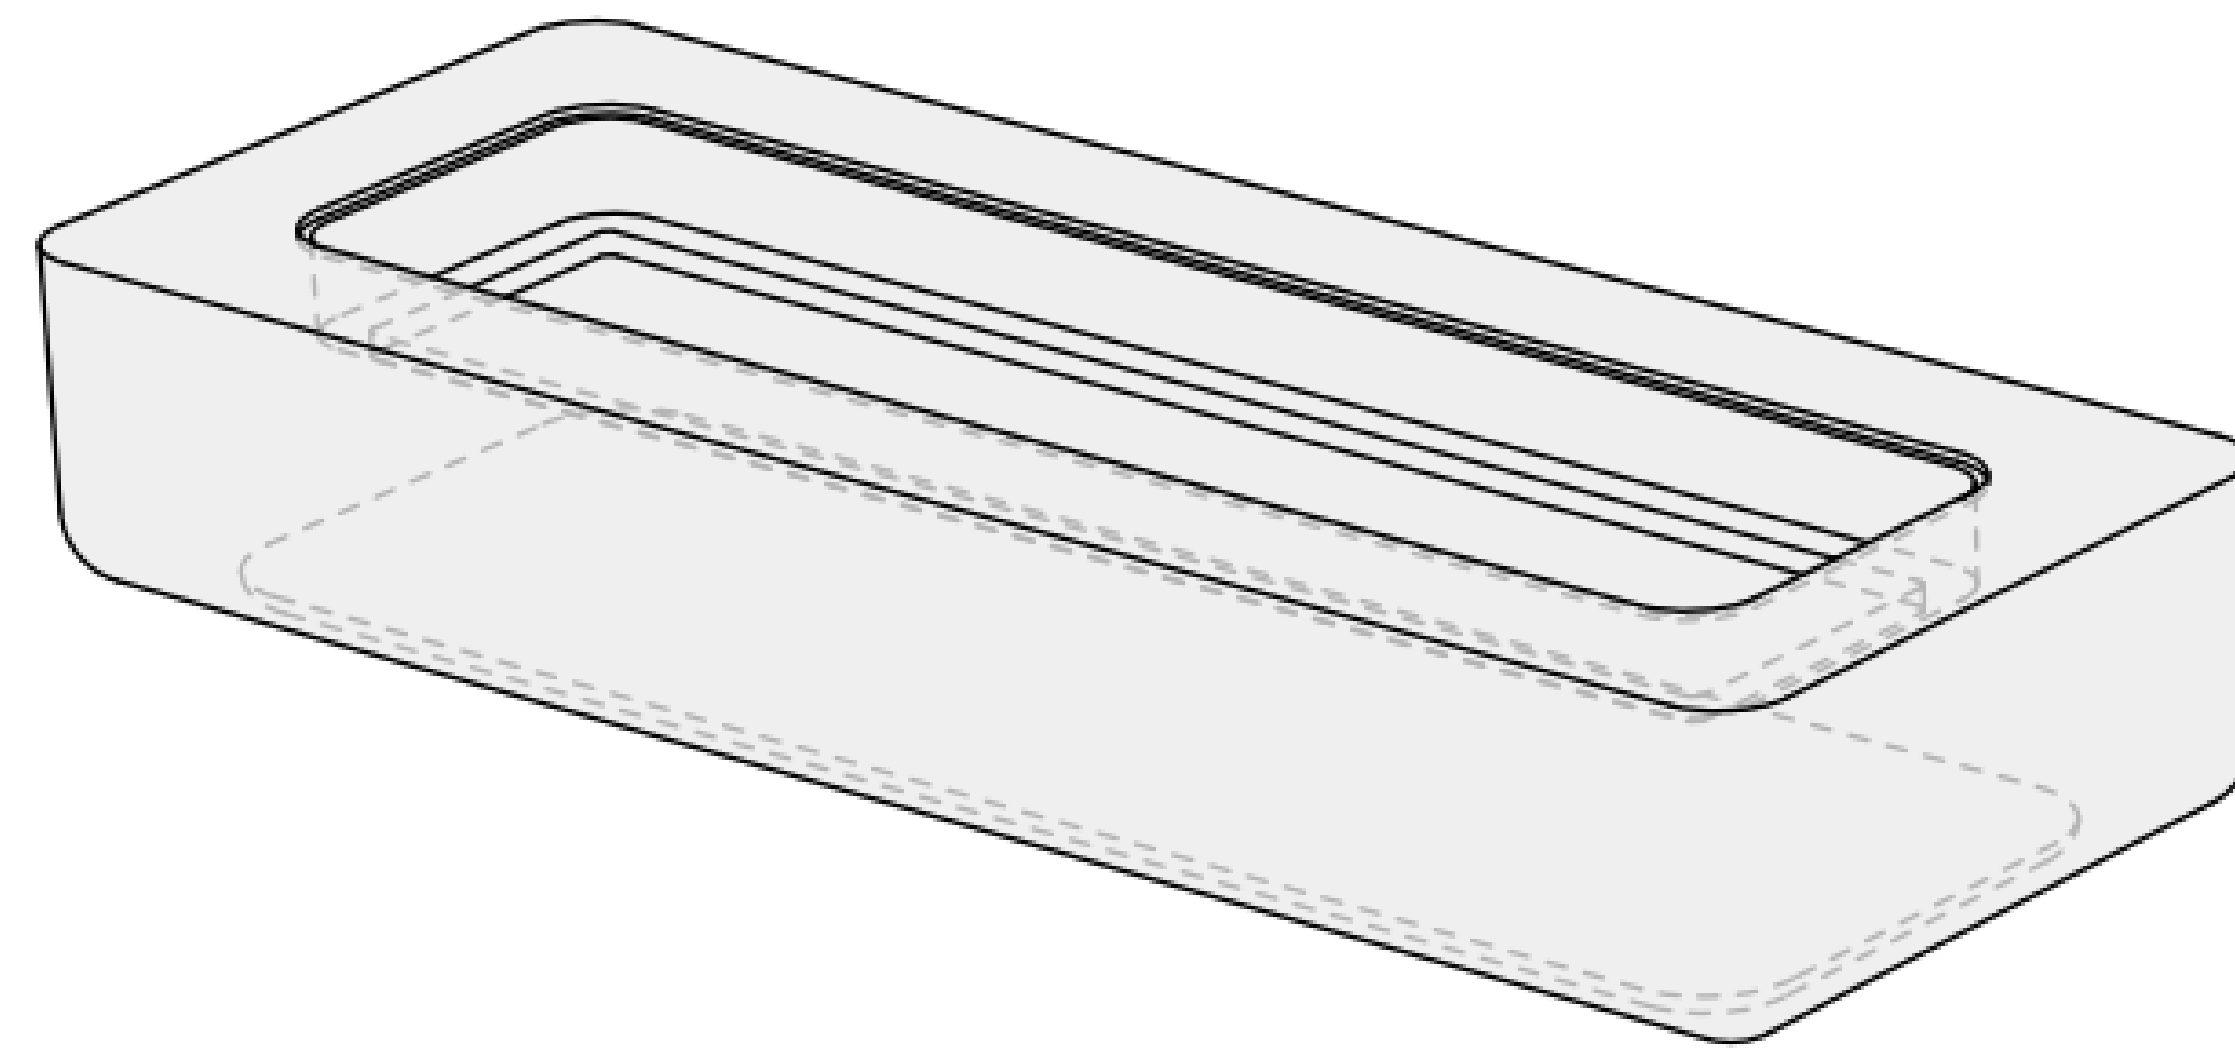

02 FRONT VIEW

03 SIDE VIEW

ALUMINUM COVER

Lumera Rounded
75"

01 TOP VIEW

04 PERSPECTIVE

02 FRONT VIEW

03 SIDE VIEW

85 INCH

Lumera Rounded

01 TOP VIEW

04 PERSPECTIVE

02 FRONT VIEW

03 SIDE VIEW

ALUMINUM COVER

Lumera Rounded
85"

01 TOP VIEW

04 PERSPECTIVE

02 FRONT VIEW

03 SIDE VIEW

95 INCH

Lumera Rounded

01 TOP VIEW

04 PERSPECTIVE