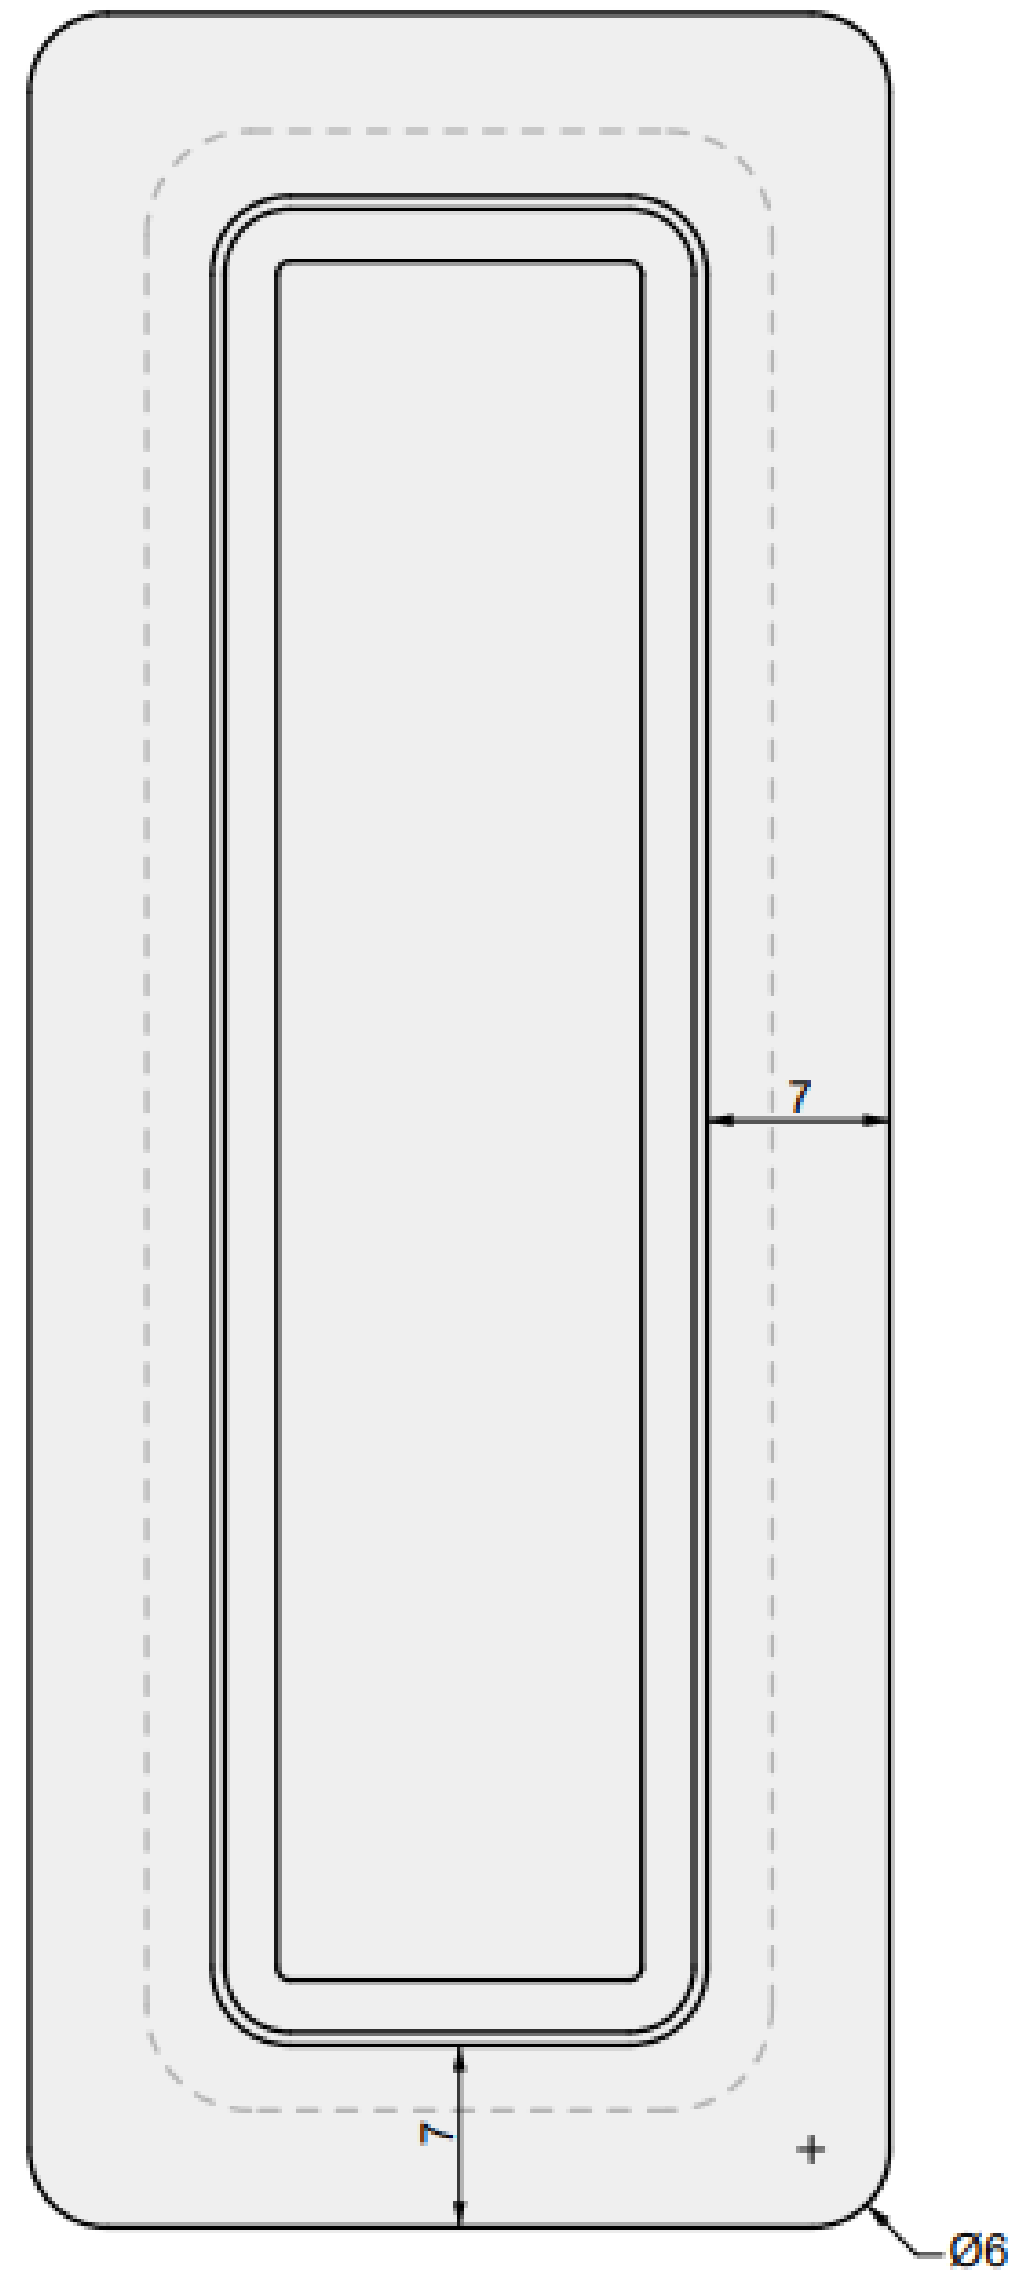

02 FRONT VIEW

03 SIDE VIEW

ALUMINUM COVER

Lumera Rounded
65"

75 INCH

Lumera Rounded

01 TOP VIEW

04 PERSPECTIVE

02 FRONT VIEW

03 SIDE VIEW

ALUMINUM COVER

Lumera Rounded
75"

01 TOP VIEW

04 PERSPECTIVE

02 FRONT VIEW

03 SIDE VIEW

85 INCH

Lumera Rounded

01 TOP VIEW

04 PERSPECTIVE

02 FRONT VIEW

03 SIDE VIEW

ALUMINUM COVER

Lumera Rounded
85"

01 TOP VIEW

04 PERSPECTIVE

02 FRONT VIEW

03 SIDE VIEW

95 INCH

Lumera Rounded

01 TOP VIEW

04 PERSPECTIVE