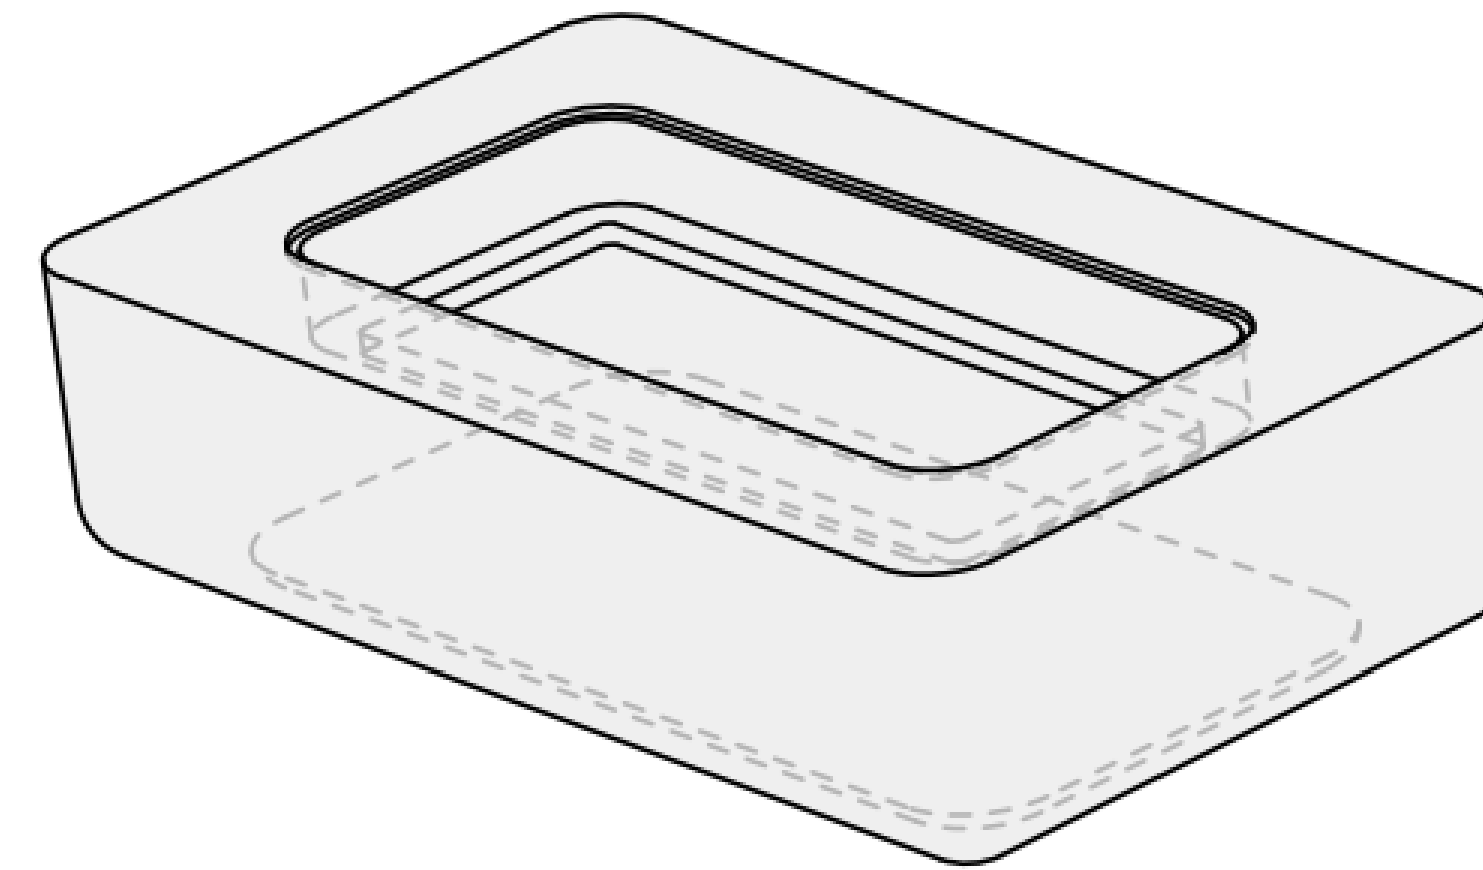

55 INCH

Lumera Rounded

01 TOP VIEW

04 PERSPECTIVE

02 FRONT VIEW

03 SIDE VIEW

ALUMINUM COVER

Lumera Rounded
55"

01 TOP VIEW

04 PERSPECTIVE

02 FRONT VIEW

03 SIDE VIEW

65 INCH

Lumera Rounded

01 TOP VIEW

04 PERSPECTIVE

02 FRONT VIEW

03 SIDE VIEW

ALUMINUM COVER

Lumera Rounded
65"

75 INCH

Lumera Rounded

01 TOP VIEW

04 PERSPECTIVE