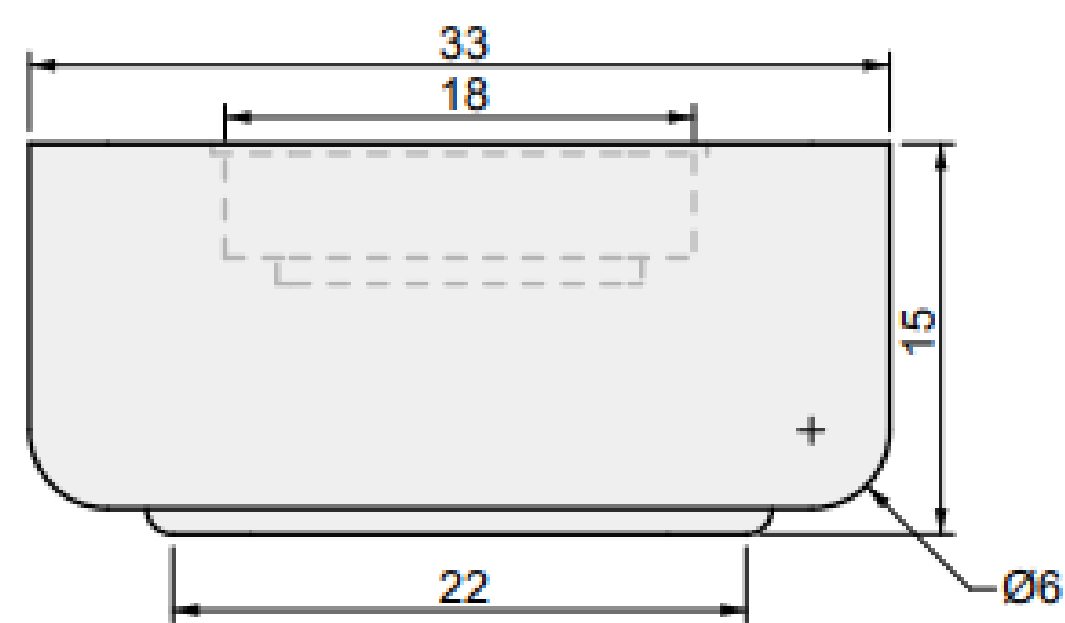

02 FRONT VIEW

03 SIDE VIEW

ALUMINUM COVER

Lumera Rounded
65"

75 INCH

Lumera Rounded

01 TOP VIEW

04 PERSPECTIVE

02 FRONT VIEW

03 SIDE VIEW

ALUMINUM COVER

Lumera Rounded
75"

01 TOP VIEW

04 PERSPECTIVE

02 FRONT VIEW

03 SIDE VIEW

85 INCH

Lumera Rounded

01 TOP VIEW

04 PERSPECTIVE

02 FRONT VIEW

03 SIDE VIEW

ALUMINUM COVER

Lumera Rounded
85"

01 TOP VIEW

04 PERSPECTIVE

02 FRONT VIEW

03 SIDE VIEW

95 INCH

Lumera Rounded

01 TOP VIEW

04 PERSPECTIVE