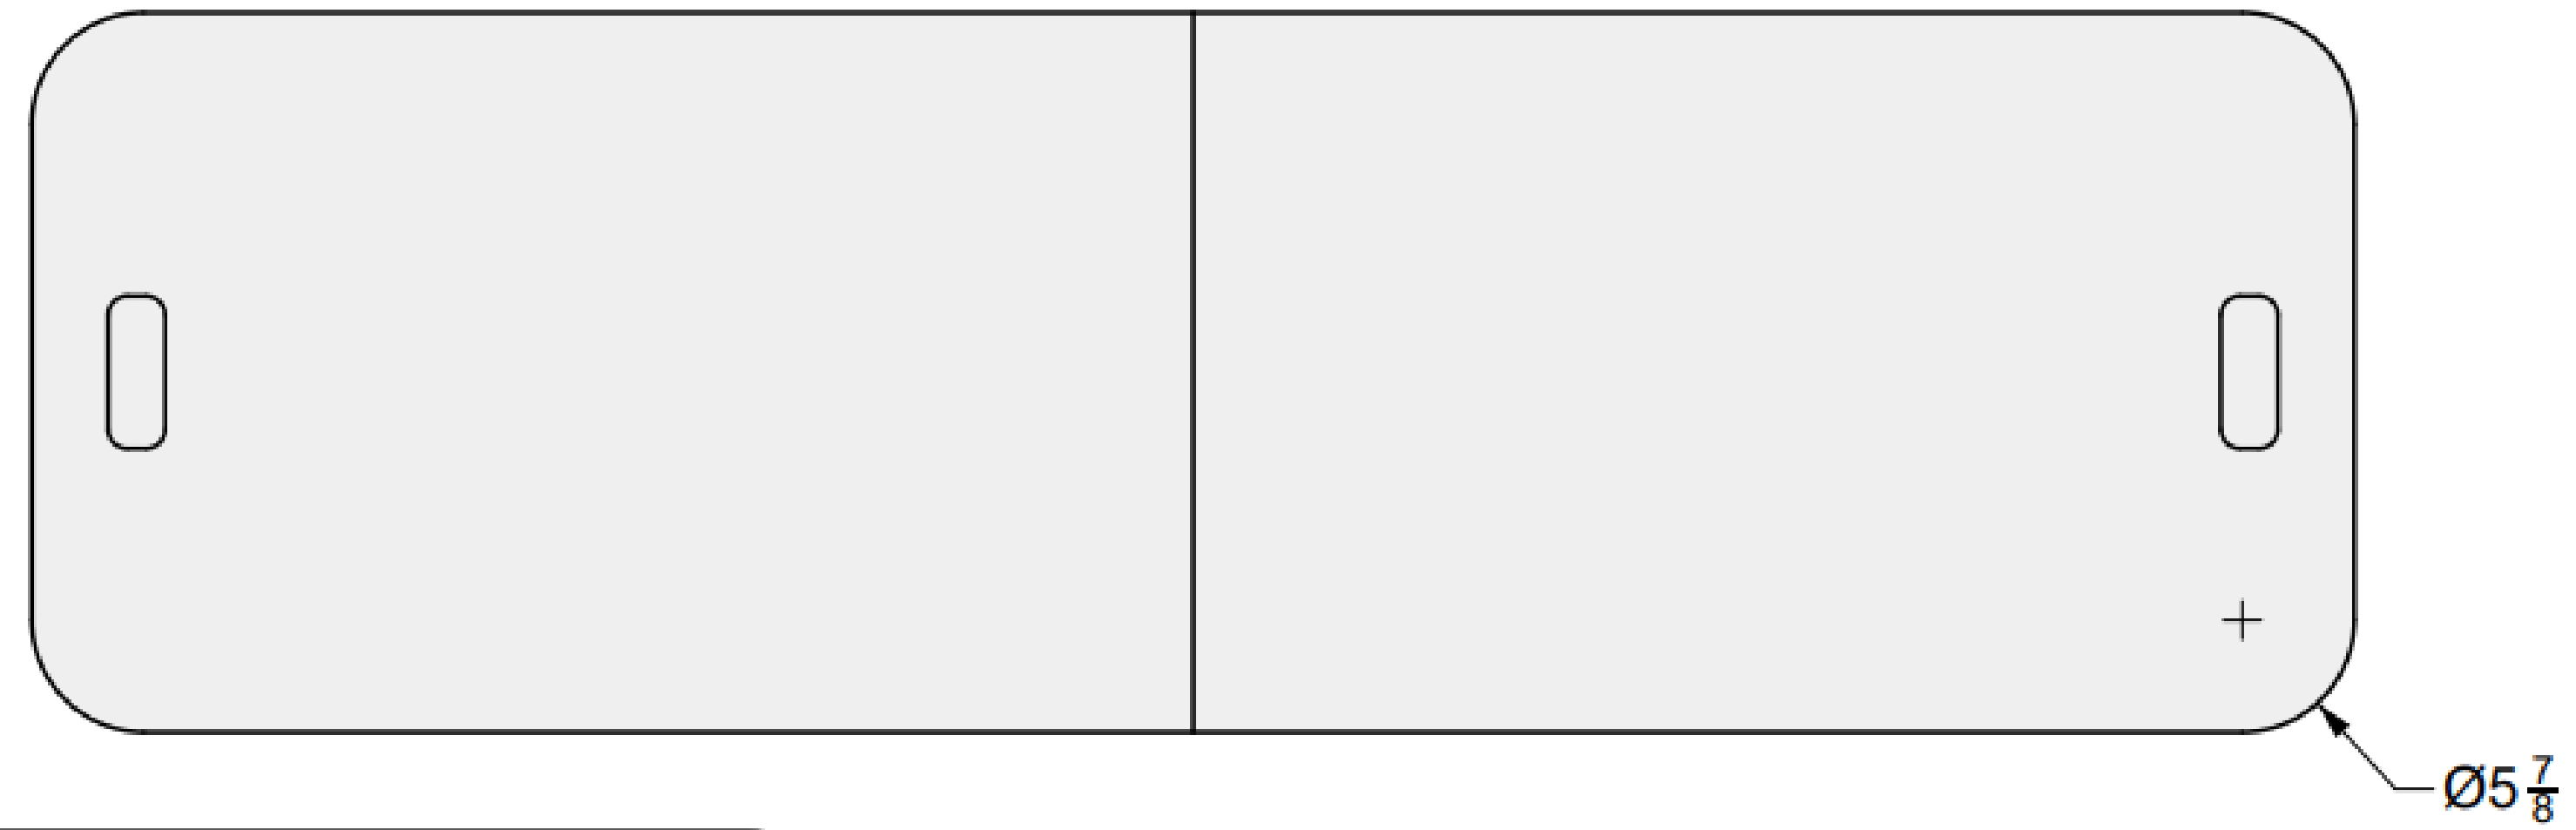

01 TOP VIEW

04 PERSPECTIVE

02 FRONT VIEW

03 SIDE VIEW

65 INCH

Lumera Rounded

01 TOP VIEW

04 PERSPECTIVE

02 FRONT VIEW

03 SIDE VIEW

ALUMINUM COVER

Lumera Rounded
65"

75 INCH

Lumera Rounded

01 TOP VIEW

04 PERSPECTIVE

02 FRONT VIEW

03 SIDE VIEW

ALUMINUM COVER

Lumera Rounded
75"

01 TOP VIEW

04 PERSPECTIVE

02 FRONT VIEW

03 SIDE VIEW

85 INCH

Lumera Rounded

01 TOP VIEW

04 PERSPECTIVE

02 FRONT VIEW

03 SIDE VIEW

ALUMINUM COVER

Lumera Rounded
85"