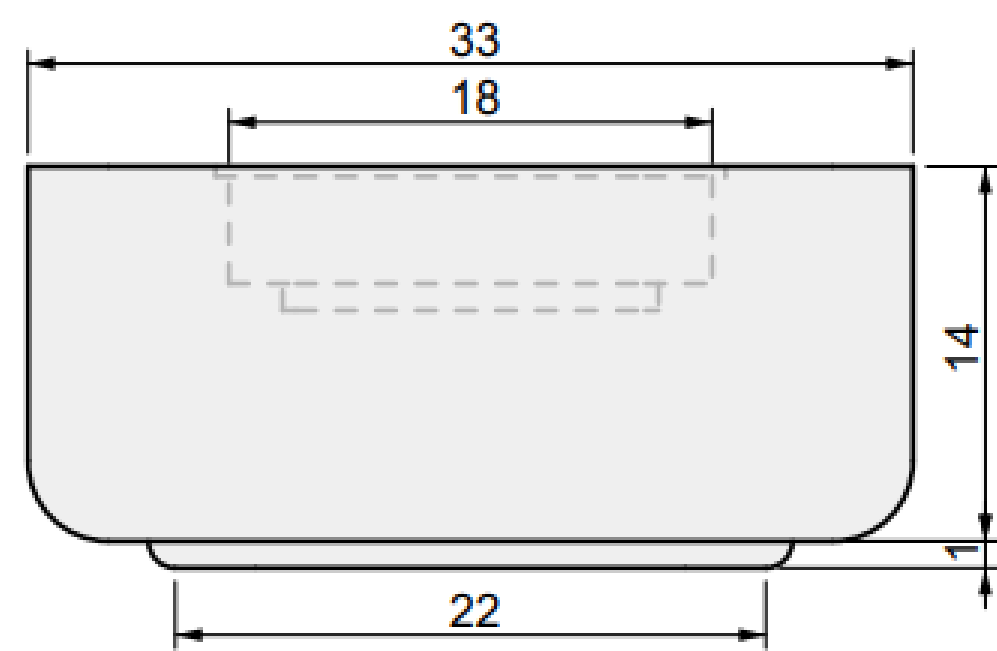

55 INCH

Lumera Rounded

01 TOP VIEW

04 PERSPECTIVE

02 FRONT VIEW

03 SIDE VIEW

ALUMINUM COVER

Lumera Rounded
55"

01 TOP VIEW

04 PERSPECTIVE

02 FRONT VIEW

03 SIDE VIEW

65 INCH

Lumera Rounded

01 TOP VIEW

04 PERSPECTIVE

02 FRONT VIEW

03 SIDE VIEW

ALUMINUM COVER

Lumera Rounded
65"

75 INCH

Lumera Rounded

01 TOP VIEW

04 PERSPECTIVE

85 INCH

Lumera Rounded

01 TOP VIEW

04 PERSPECTIVE

02 FRONT VIEW

03 SIDE VIEW

ALUMINUM COVER

Lumera Rounded
85"