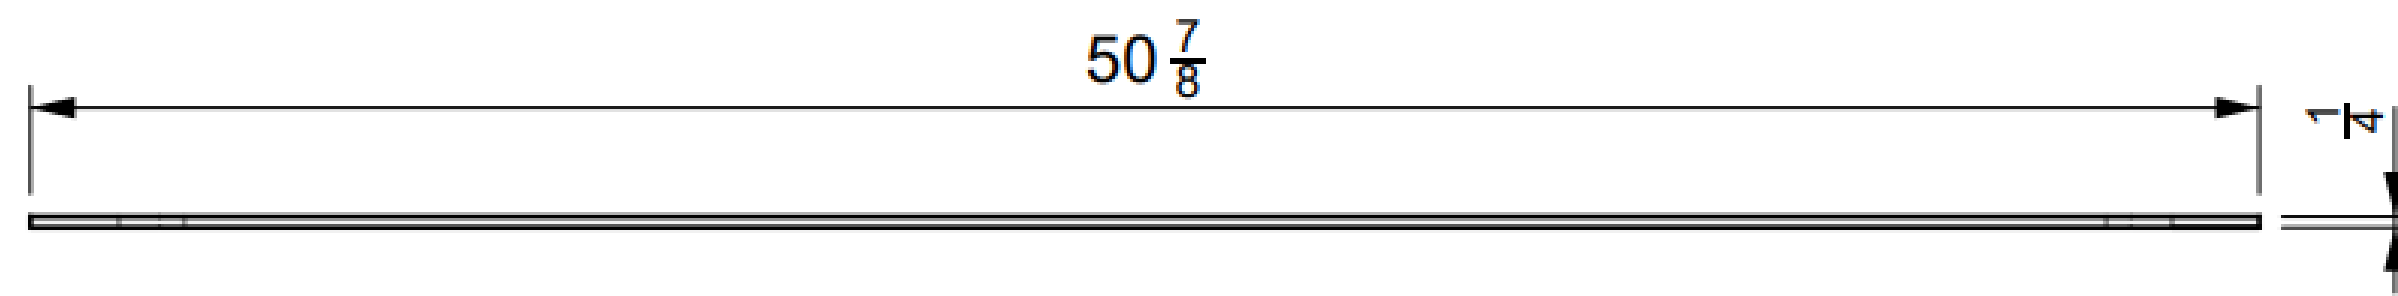

55 INCH

Lumera Rounded

01 TOP VIEW

04 PERSPECTIVE

02 FRONT VIEW

03 SIDE VIEW

ALUMINUM COVER

Lumera Rounded
55"

01 TOP VIEW

04 PERSPECTIVE

02 FRONT VIEW

03 SIDE VIEW

65 INCH

Lumera Rounded

01 TOP VIEW

04 PERSPECTIVE

02 FRONT VIEW

03 SIDE VIEW

ALUMINUM COVER

Lumera Rounded
65"

75 INCH

Lumera Rounded

01 TOP VIEW

04 PERSPECTIVE

01 TOP VIEW

04 PERSPECTIVE

02 FRONT VIEW

03 SIDE VIEW

95 INCH

Lumera Rounded

01 TOP VIEW

04 PERSPECTIVE