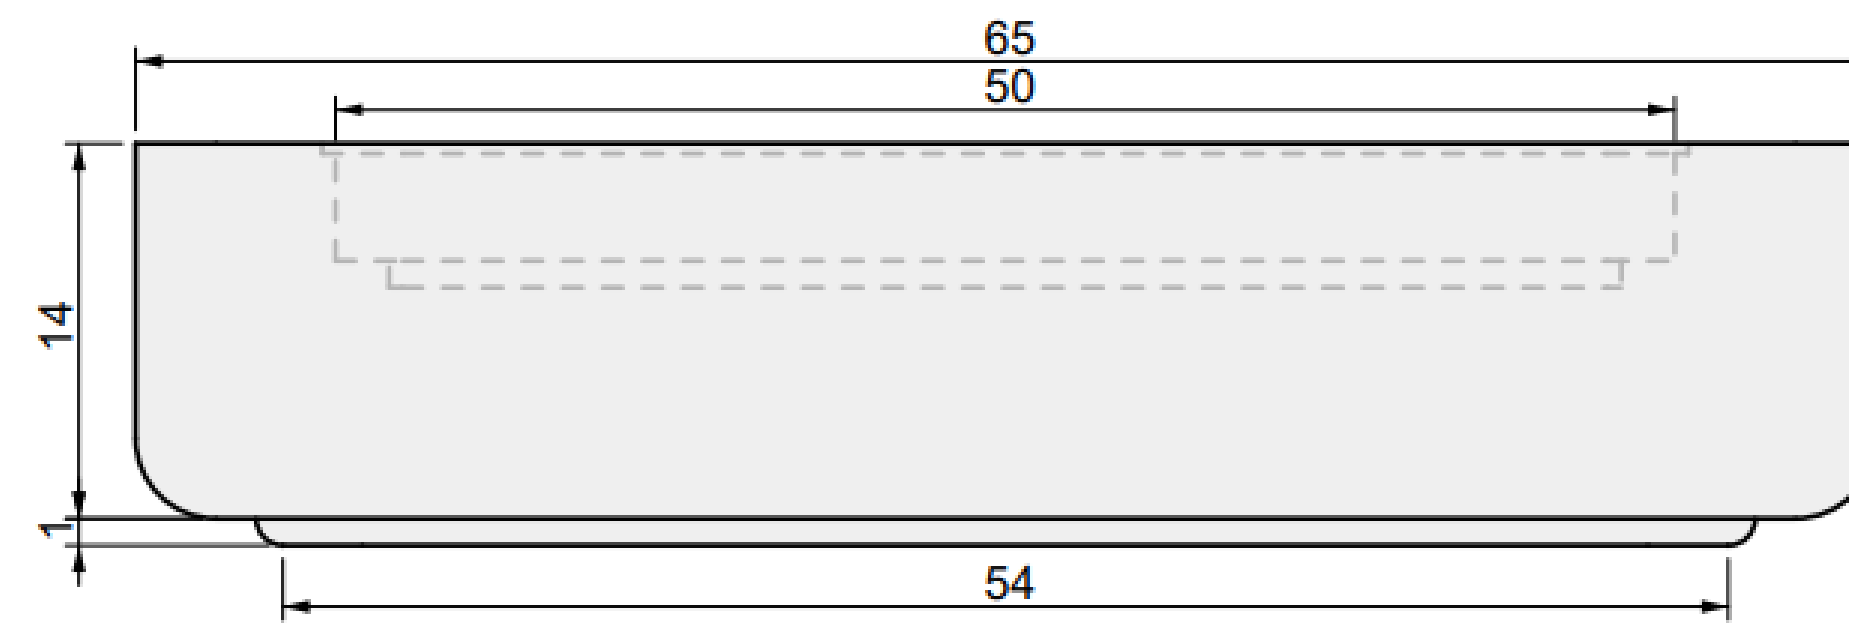

55 INCH

Lumera Rounded

01 TOP VIEW

04 PERSPECTIVE

02 FRONT VIEW

03 SIDE VIEW

ALUMINUM COVER

Lumera Rounded
55"

01 TOP VIEW

04 PERSPECTIVE

02 FRONT VIEW

03 SIDE VIEW

65 INCH

Lumera Rounded

01 TOP VIEW

04 PERSPECTIVE

02 FRONT VIEW

03 SIDE VIEW

ALUMINUM COVER

Lumera Rounded
65"

75 INCH

Lumera Rounded

01 TOP VIEW

04 PERSPECTIVE

01 TOP VIEW

04 PERSPECTIVE

02 FRONT VIEW

03 SIDE VIEW

95 INCH

Lumera Rounded

01 TOP VIEW

04 PERSPECTIVE