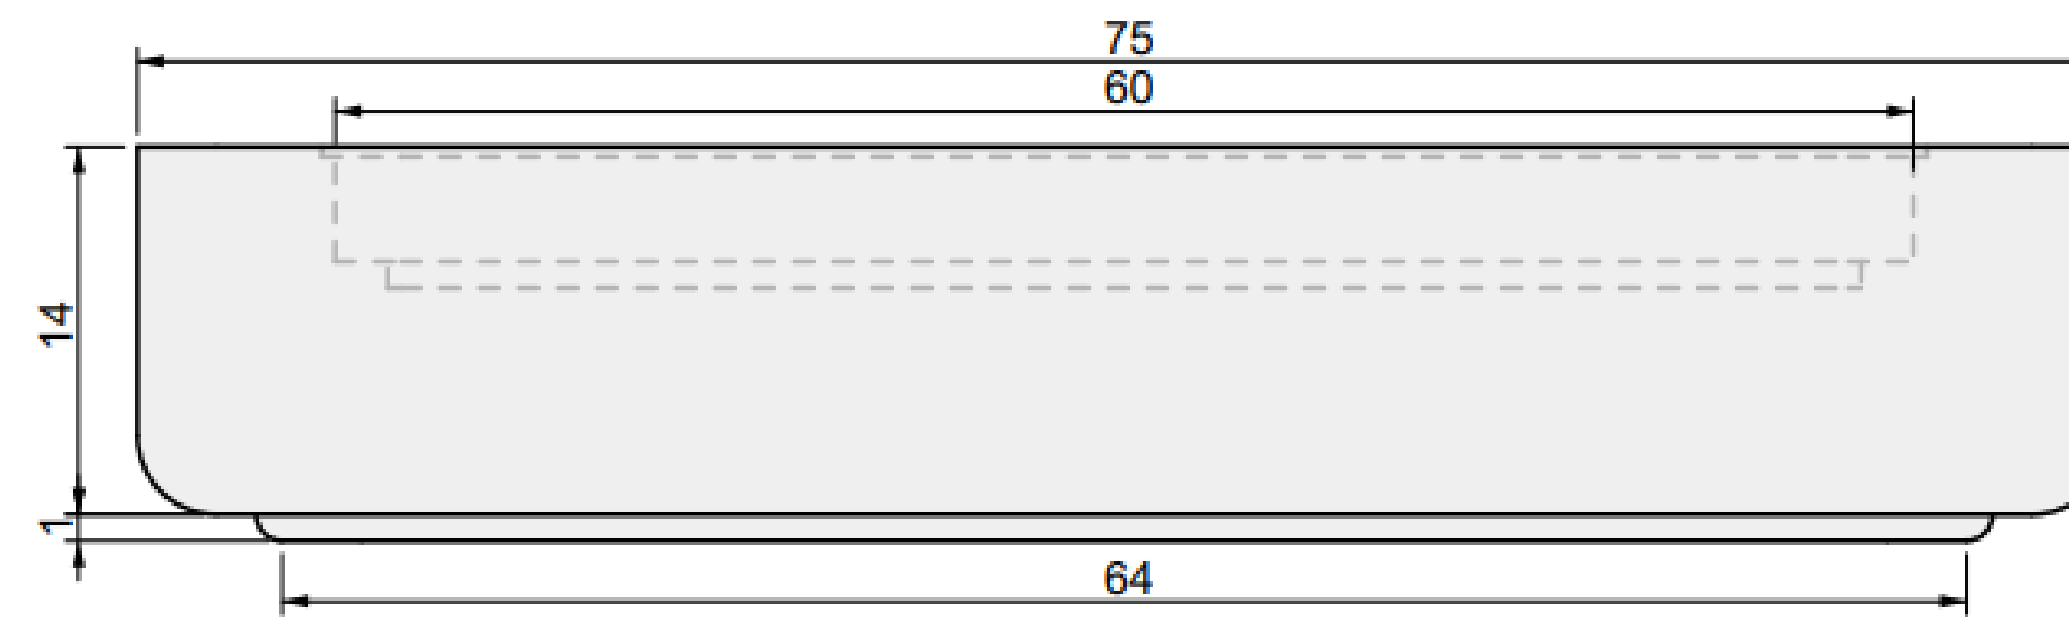

01 TOP VIEW

04 PERSPECTIVE

02 FRONT VIEW

03 SIDE VIEW

65 INCH

Lumera Rounded

01 TOP VIEW

04 PERSPECTIVE

02 FRONT VIEW

03 SIDE VIEW

ALUMINUM COVER

Lumera Rounded
65"

75 INCH

Lumera Rounded

01 TOP VIEW

04 PERSPECTIVE

02 FRONT VIEW

03 SIDE VIEW

ALUMINUM COVER

Lumera Rounded
75"

01 TOP VIEW

04 PERSPECTIVE

02 FRONT VIEW

03 SIDE VIEW

85 INCH

Lumera Rounded

01 TOP VIEW

04 PERSPECTIVE

02 FRONT VIEW

03 SIDE VIEW

ALUMINUM COVER

Lumera Rounded
85"