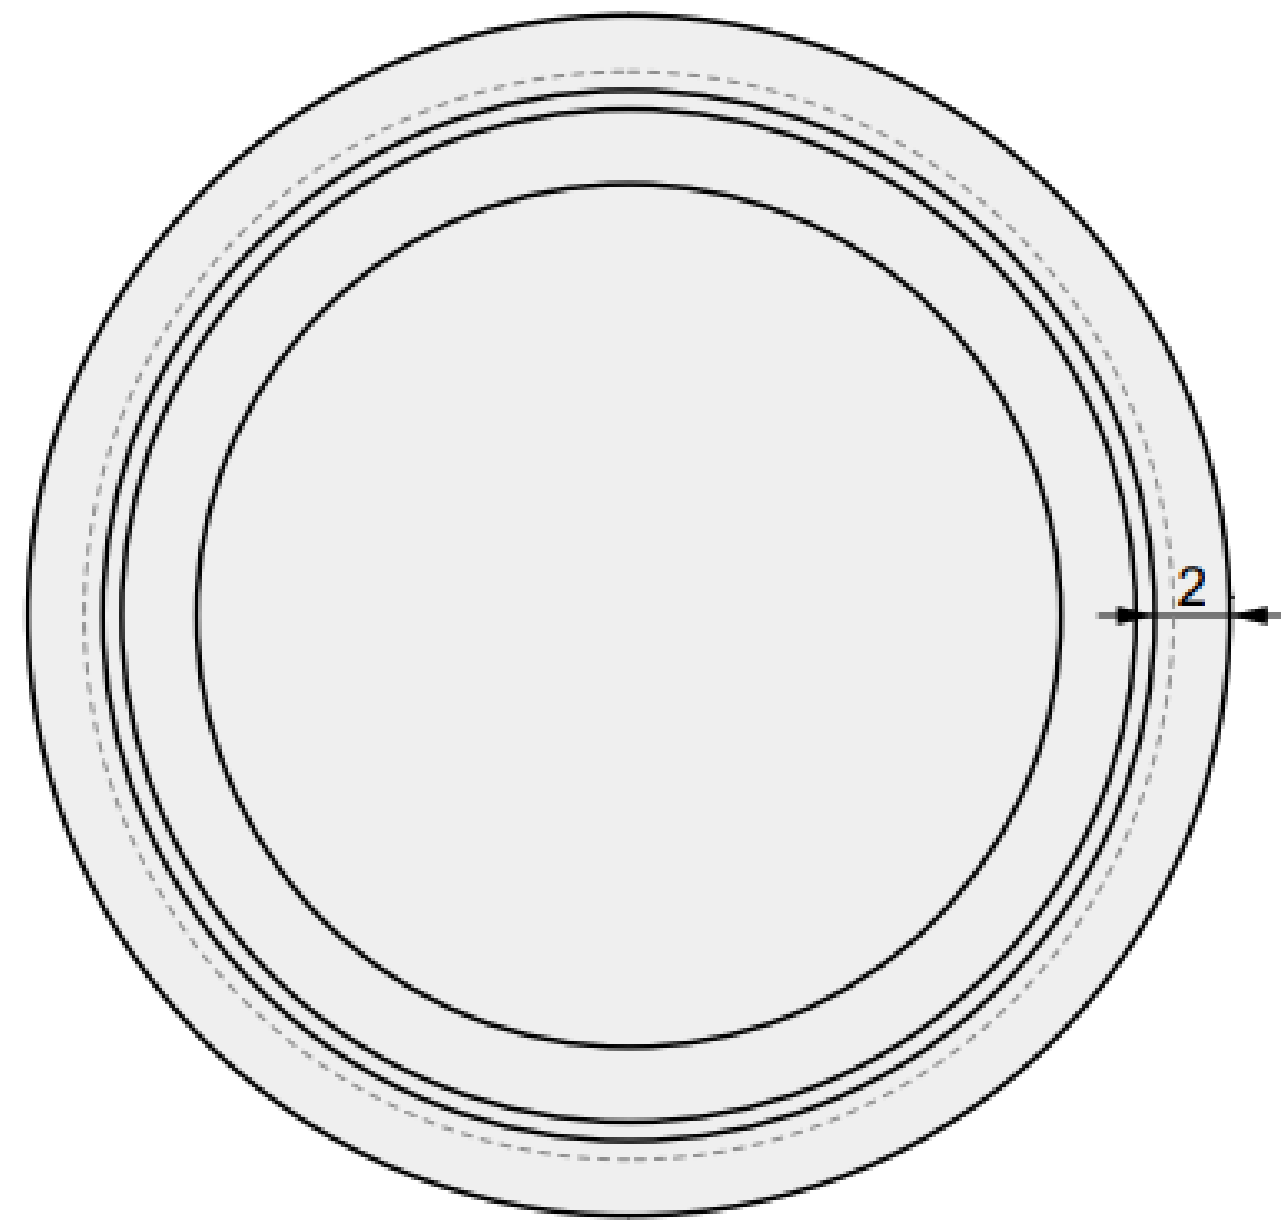

32 INCH

Oblica Agudo

01 TOP VIEW

04 PERSPECTIVE

02 FRONT VIEW

03 SIDE VIEW

01 TOP VIEW

03 PERSPECTIVE

02 FRONT VIEW

ALUMINUM COVER

Toba Agudo 32"

38 INCH

Oblica Agudo

01 TOP VIEW

04 PERSPECTIVE

02 FRONT VIEW

03 SIDE VIEW

01 TOP VIEW

03 PERSPECTIVE

02 FRONT VIEW

ALUMINUM COVER

Oblica Agudo 38"

45 INCH

Oblica Agudo