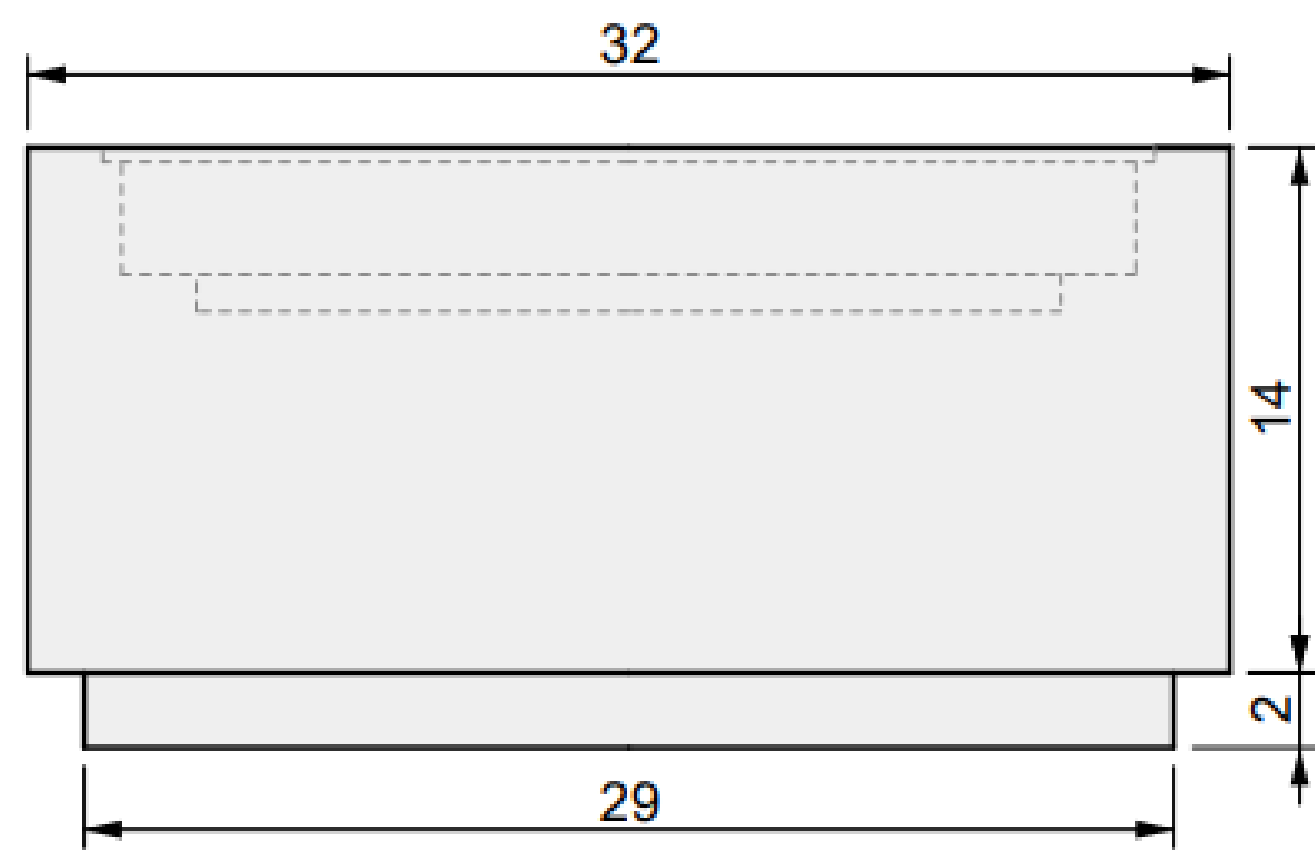

32 INCH

Oblica Agudo

01 TOP VIEW

04 PERSPECTIVE

02 FRONT VIEW

03 SIDE VIEW

01 TOP VIEW

03 PERSPECTIVE

02 FRONT VIEW

ALUMINUM COVER

Toba Agudo 32"

38 INCH

Oblica Agudo

01 TOP VIEW

04 PERSPECTIVE

02 FRONT VIEW

03 SIDE VIEW

01 TOP VIEW

03 PERSPECTIVE

02 FRONT VIEW

ALUMINUM COVER

Oblica Agudo 38"

45 INCH

Oblica Agudo