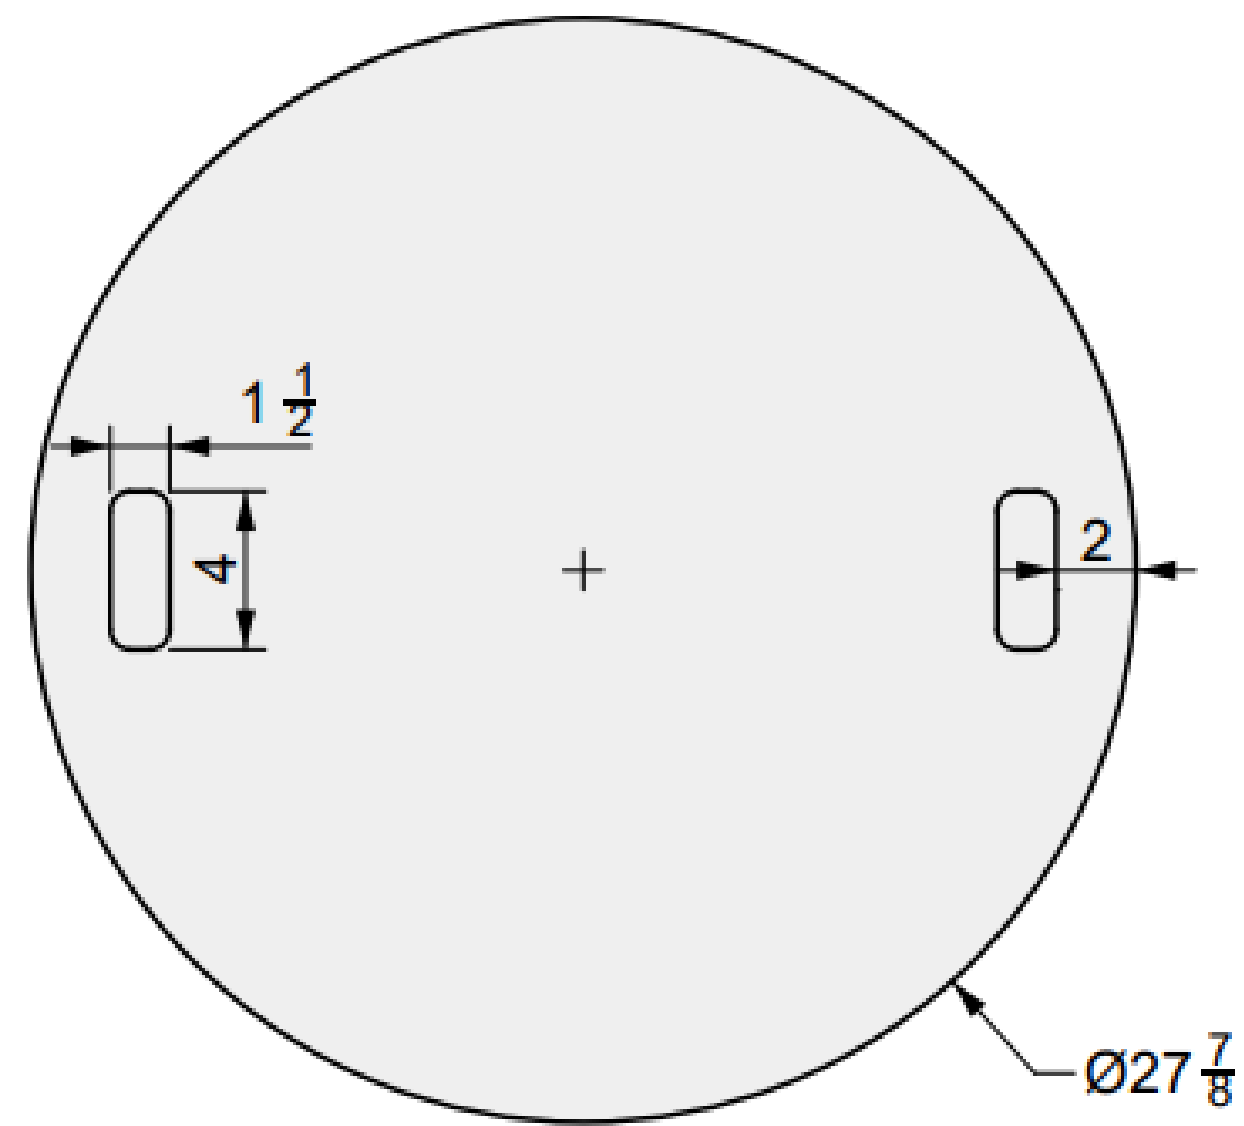

32 INCH

Oblica Agudo

01 TOP VIEW

04 PERSPECTIVE

02 FRONT VIEW

03 SIDE VIEW

01 TOP VIEW

03 PERSPECTIVE

02 FRONT VIEW

ALUMINUM COVER

Toba Agudo 32"

38 INCH

Oblica Agudo

01 TOP VIEW

04 PERSPECTIVE

02 FRONT VIEW

03 SIDE VIEW

01 TOP VIEW

03 PERSPECTIVE

02 FRONT VIEW

ALUMINUM COVER

Oblica Agudo 38"

45 INCH

Oblica Agudo