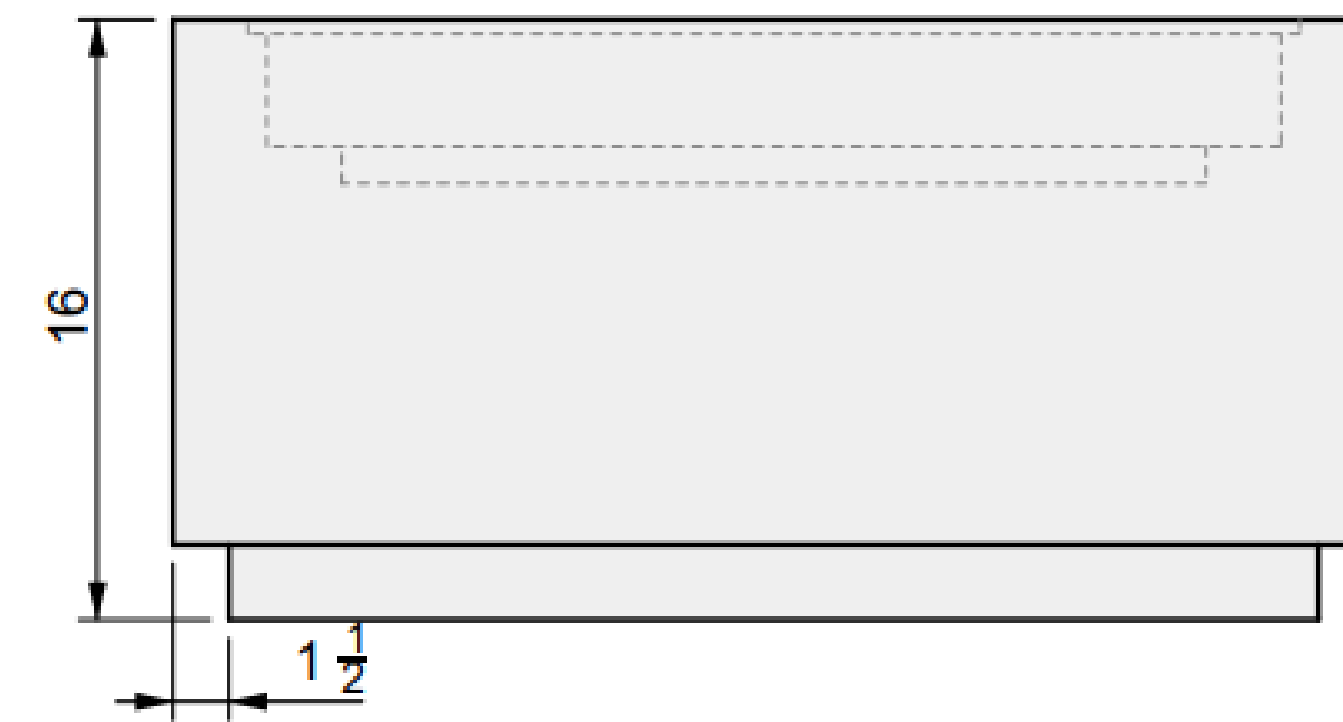

32 INCH

Oblica Agudo

01 TOP VIEW

04 PERSPECTIVE

02 FRONT VIEW

03 SIDE VIEW

01 TOP VIEW

03 PERSPECTIVE

02 FRONT VIEW

ALUMINUM COVER

Toba Agudo 32"

38 INCH

Oblica Agudo

01 TOP VIEW

04 PERSPECTIVE

02 FRONT VIEW

03 SIDE VIEW

01 TOP VIEW

03 PERSPECTIVE

02 FRONT VIEW

ALUMINUM COVER

Oblica Agudo 38"

45 INCH

Oblica Agudo