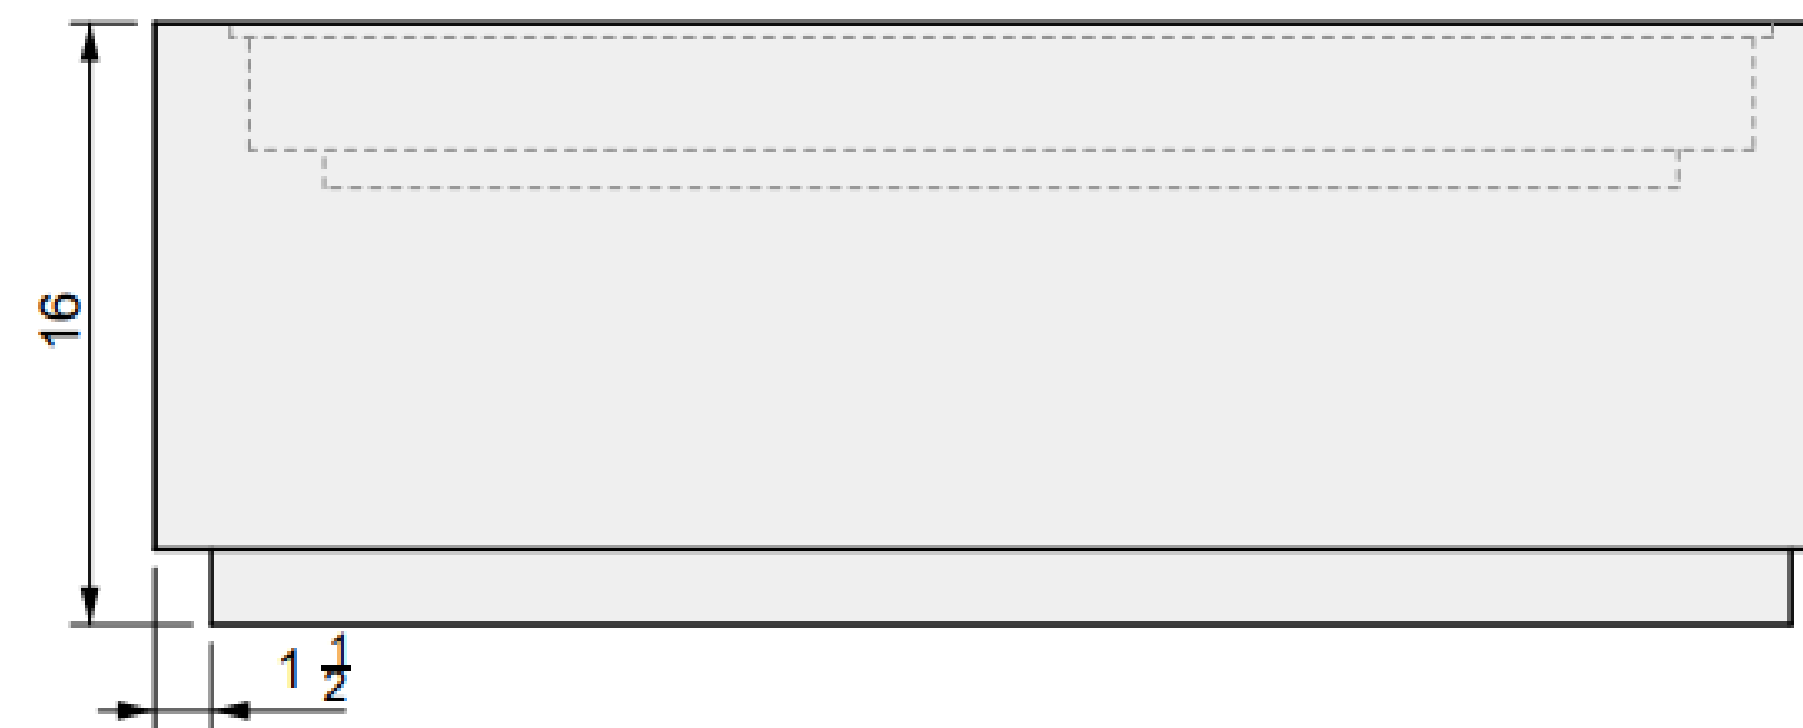

03 SIDE VIEW