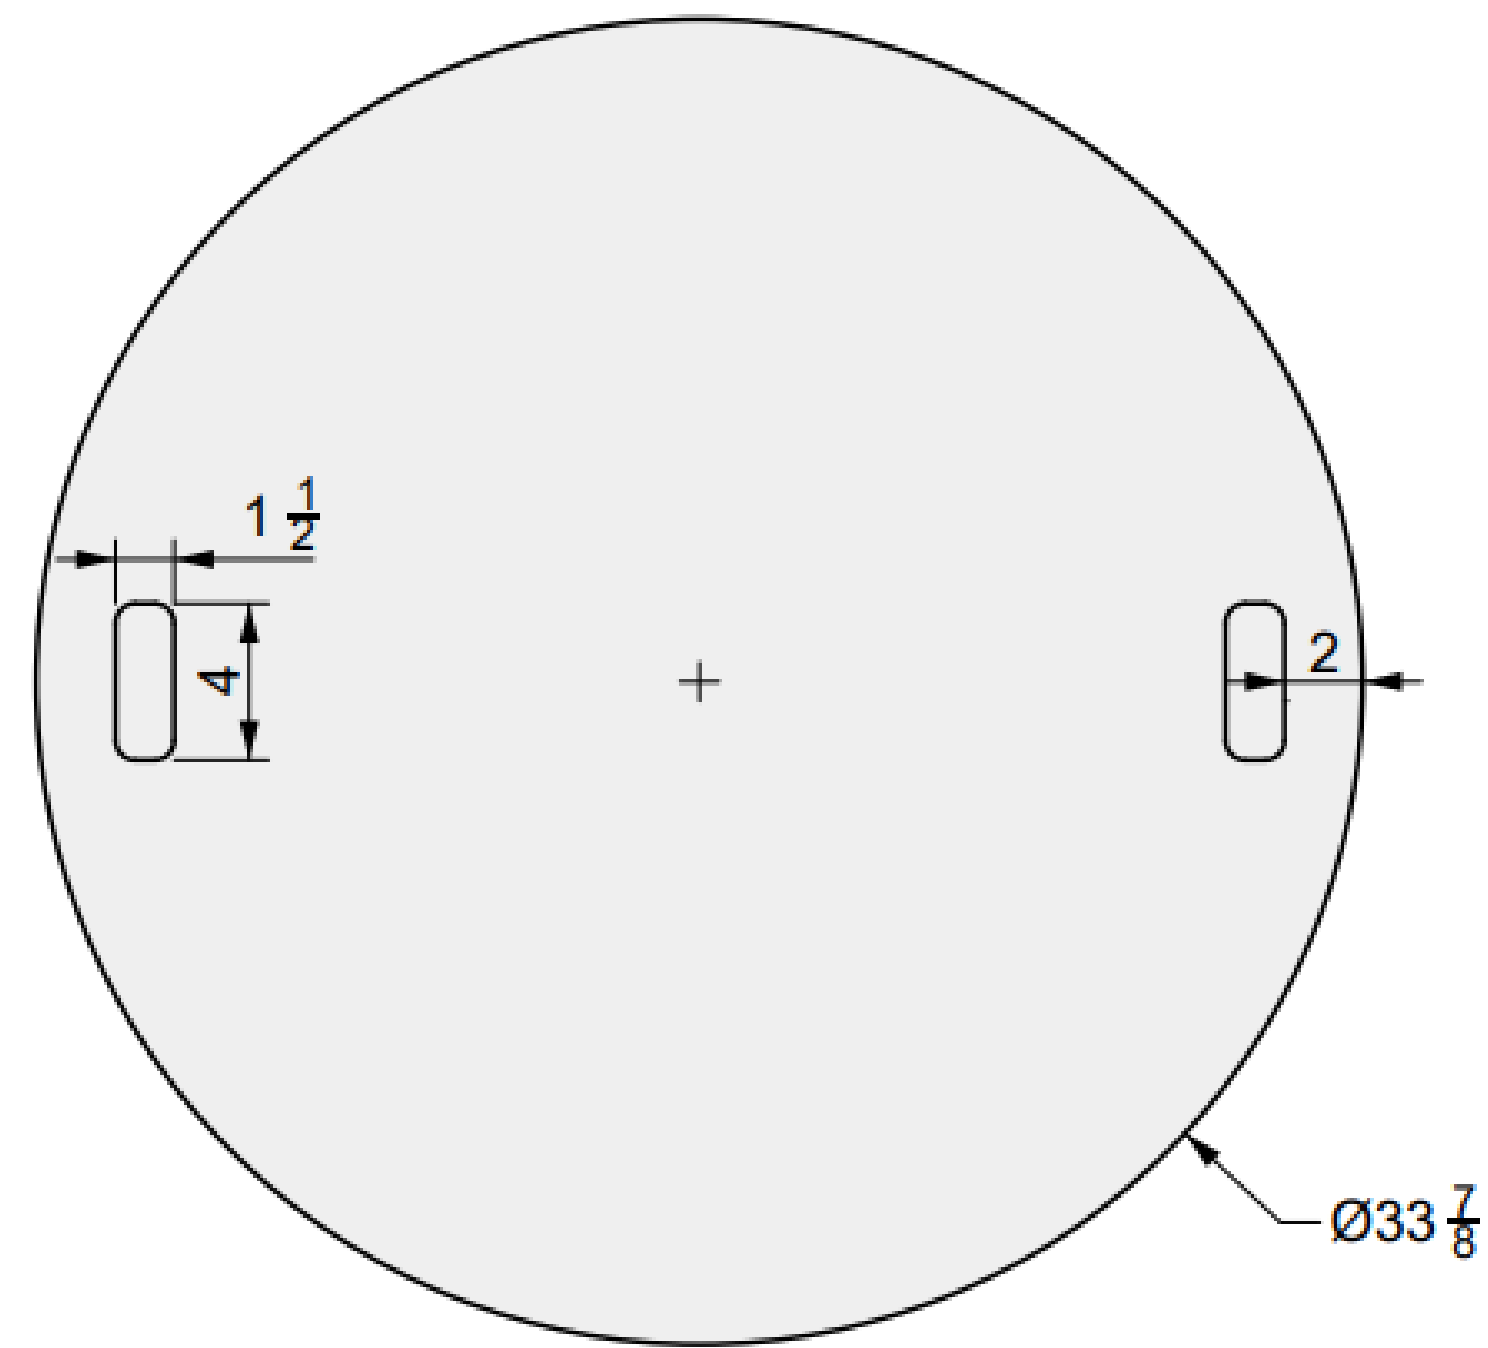

32 INCH

Oblica Agudo

01 TOP VIEW

04 PERSPECTIVE

02 FRONT VIEW

03 SIDE VIEW

01 TOP VIEW

03 PERSPECTIVE

02 FRONT VIEW

ALUMINUM COVER

Toba Agudo 32"

38 INCH

Oblica Agudo

01 TOP VIEW

04 PERSPECTIVE

02 FRONT VIEW

03 SIDE VIEW

01 TOP VIEW

03 PERSPECTIVE

02 FRONT VIEW

ALUMINUM COVER

Oblica Agudo 38"

45 INCH

Oblica Agudo