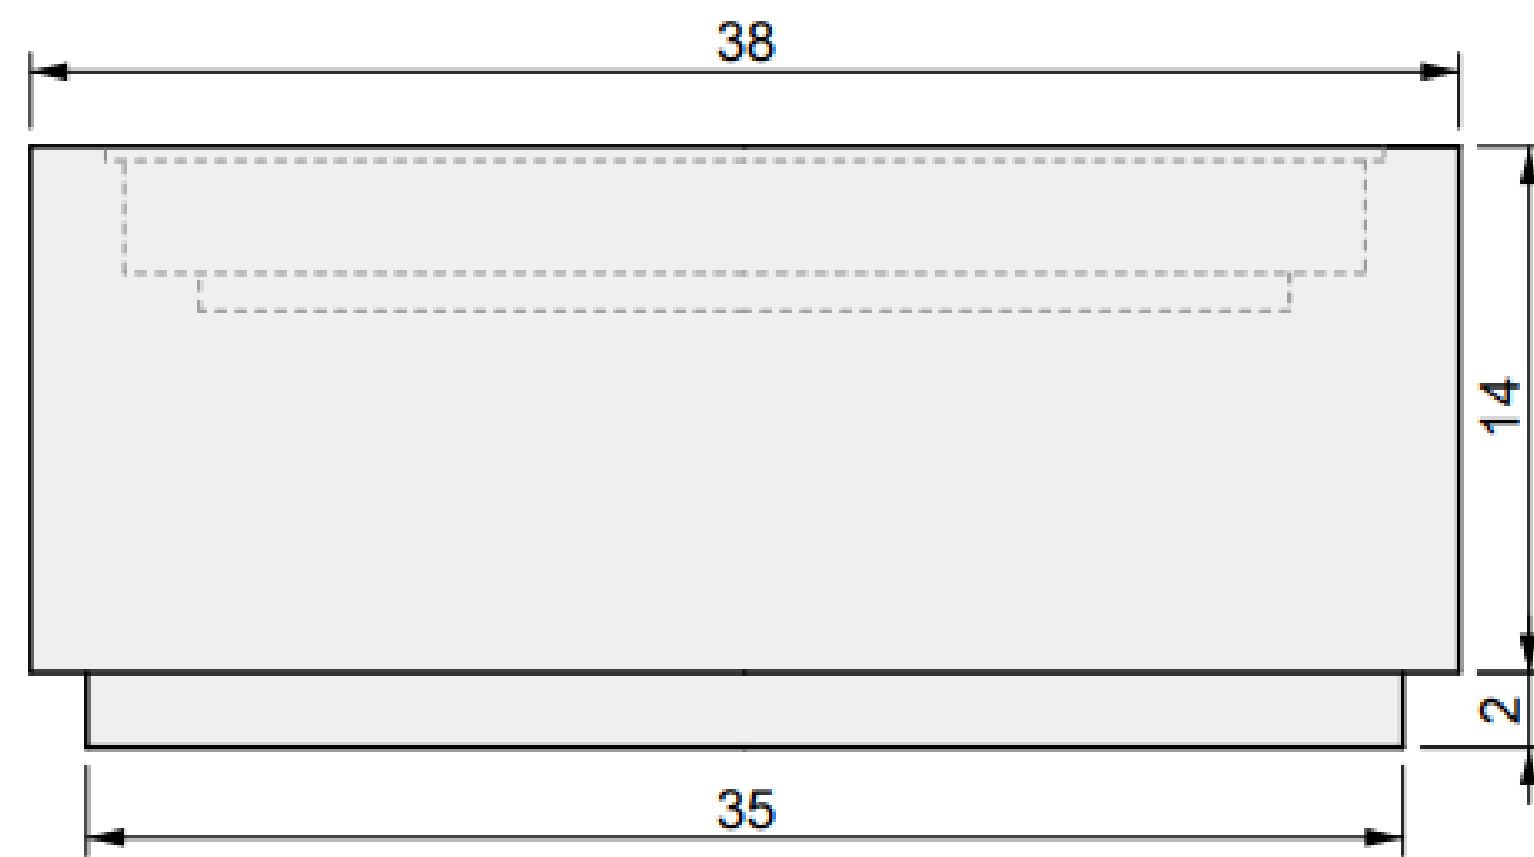

32 INCH

Oblica Agudo

01 TOP VIEW

04 PERSPECTIVE

02 FRONT VIEW

03 SIDE VIEW

01 TOP VIEW

03 PERSPECTIVE

02 FRONT VIEW

ALUMINUM COVER

Toba Agudo 32"

38 INCH

Oblica Agudo

01 TOP VIEW

04 PERSPECTIVE

02 FRONT VIEW

03 SIDE VIEW

01 TOP VIEW

03 PERSPECTIVE

02 FRONT VIEW

ALUMINUM COVER

Oblica Agudo 38"

45 INCH

Oblica Agudo