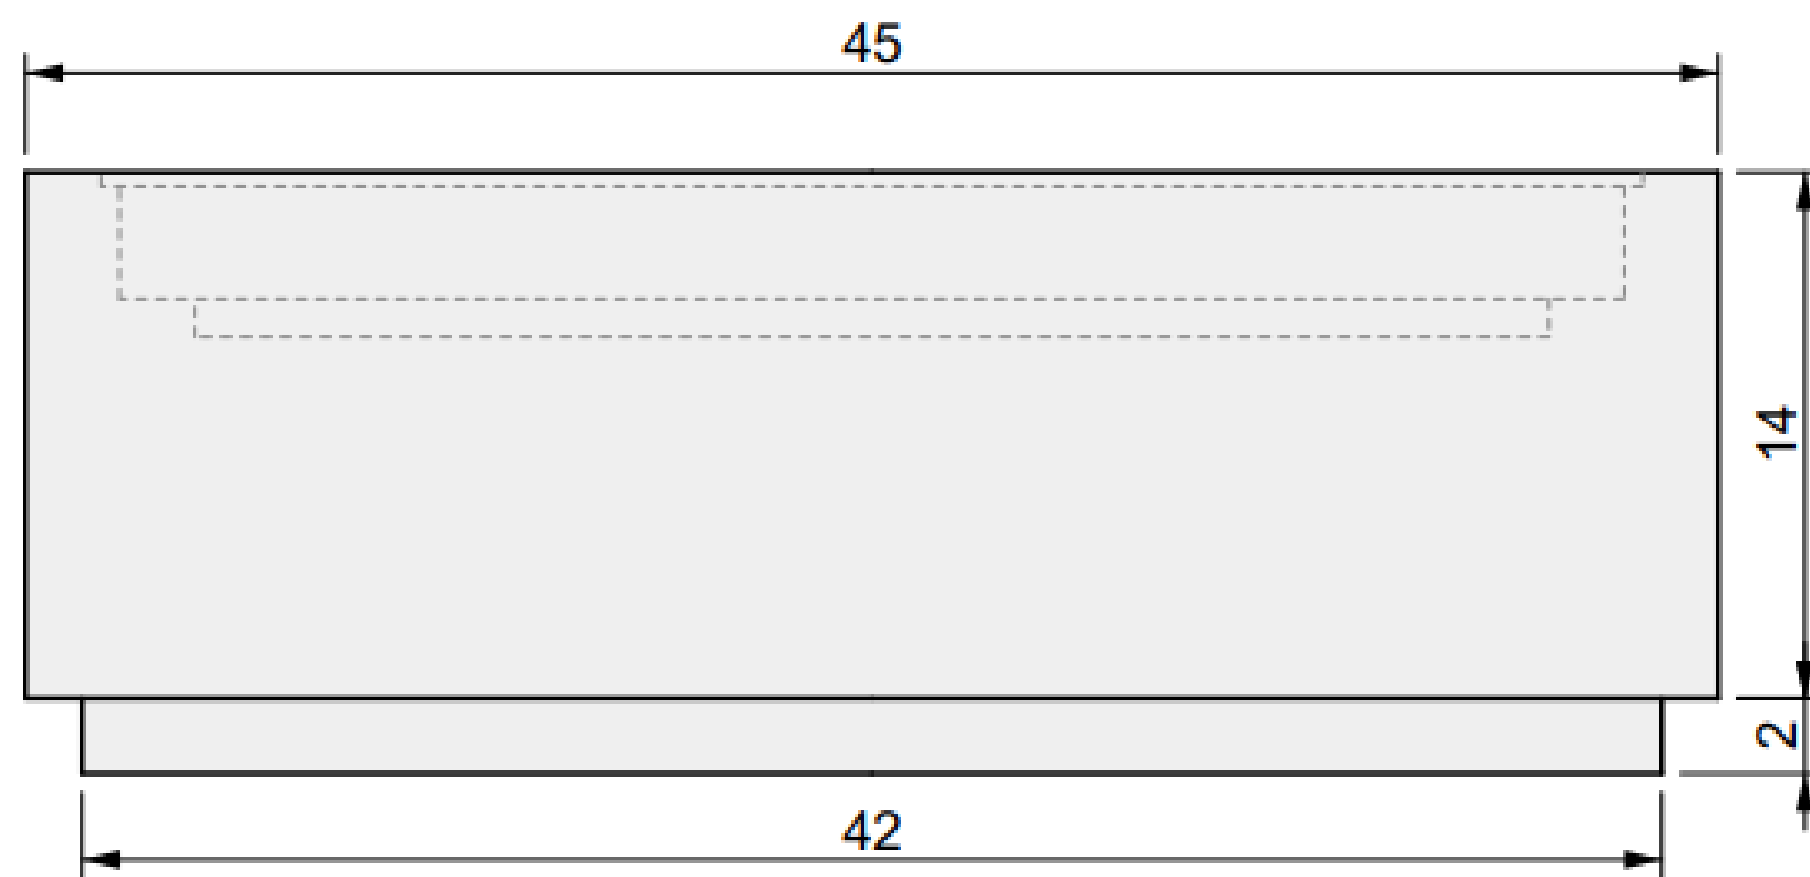

03 SIDE VIEW

01 TOP VIEW

03 PERSPECTIVE

02 FRONT VIEW

ALUMINUM COVER

Oblica Agudo 38"

45 INCH

Oblica Agudo

01 TOP VIEW

04 PERSPECTIVE

02 FRONT VIEW

03 SIDE VIEW

01 TOP VIEW

03 PERSPECTIVE

02 FRONT VIEW

ALUMINUM COVER