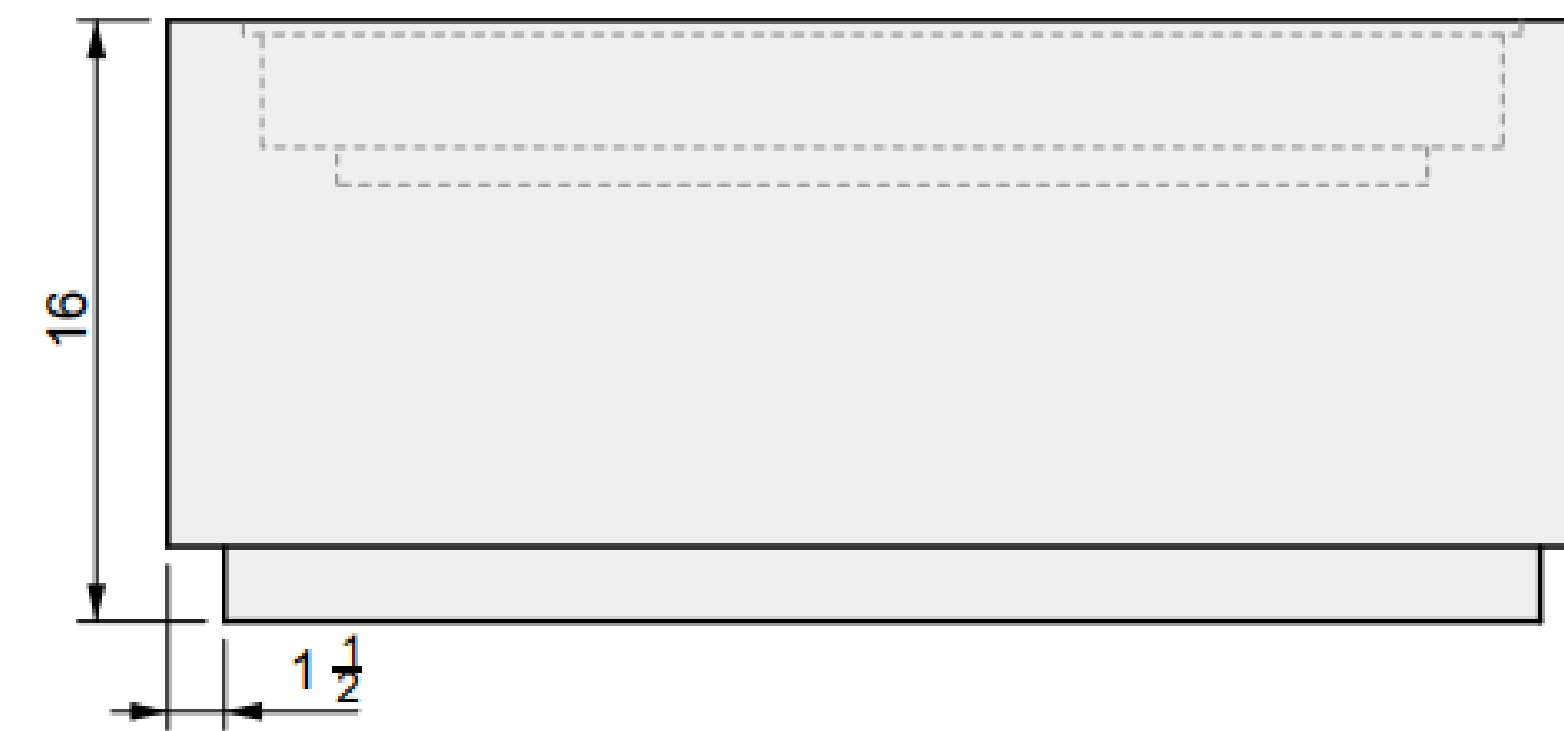

02 FRONT VIEW

ALUMINUM COVER

Toba Agudo 32"

38 INCH

Oblica Agudo

01 TOP VIEW

04 PERSPECTIVE

02 FRONT VIEW

03 SIDE VIEW

01 TOP VIEW

03 PERSPECTIVE

02 FRONT VIEW

ALUMINUM COVER

Oblica Agudo 38"

45 INCH

Oblica Agudo