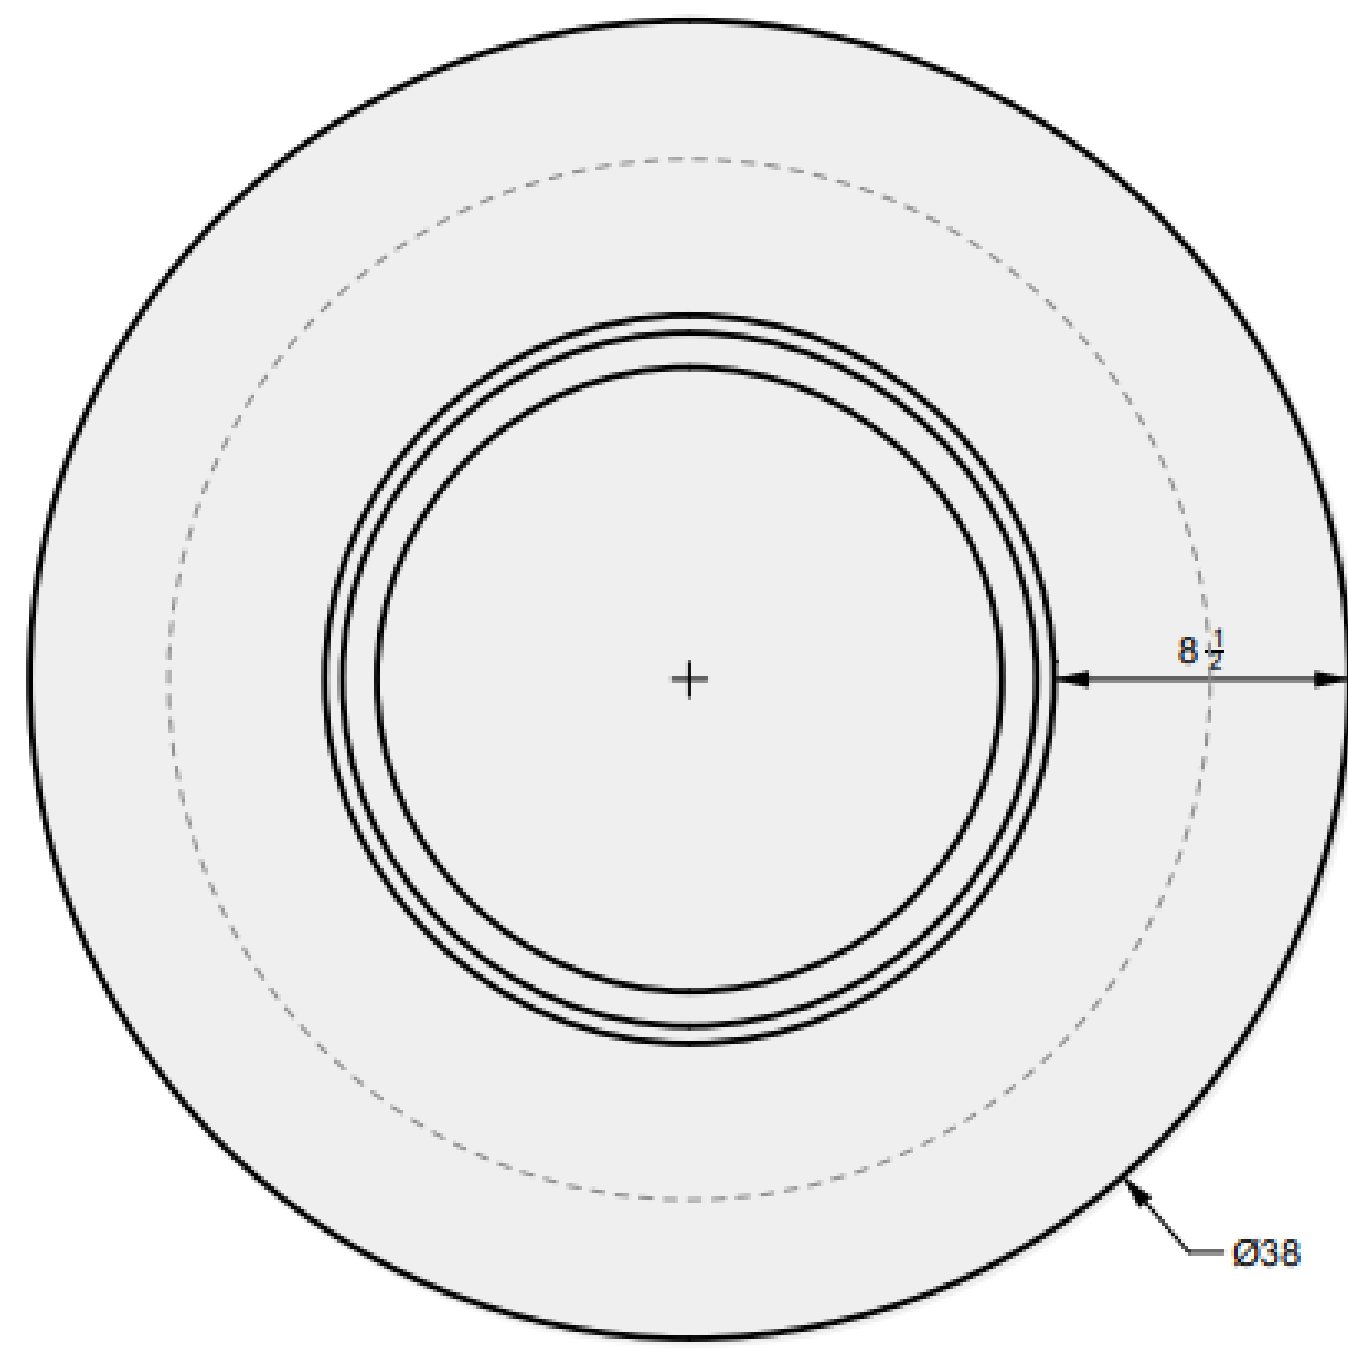

32 INCH

Oblica Rounded

01 TOP VIEW

04 PERSPECTIVE

02 FRONT VIEW

03 SIDE VIEW

01 TOP VIEW

03 PERSPECTIVE

02 FRONT VIEW

ALUMINUM COVER

Oblica Rounded
32"

38 INCH

Oblica Rounded

01 TOP VIEW

04 PERSPECTIVE

02 FRONT VIEW

03 SIDE VIEW

01 TOP VIEW

03 PERSPECTIVE

02 FRONT VIEW

ALUMINUM COVER

Oblica Rounded
38"

45 INCH

Oblica Rounded

Oblica Rounded
45"

55 INCH

Oblica Rounded

01 TOP VIEW

04 PERSPECTIVE

02 FRONT VIEW

03 SIDE VIEW

01 TOP VIEW