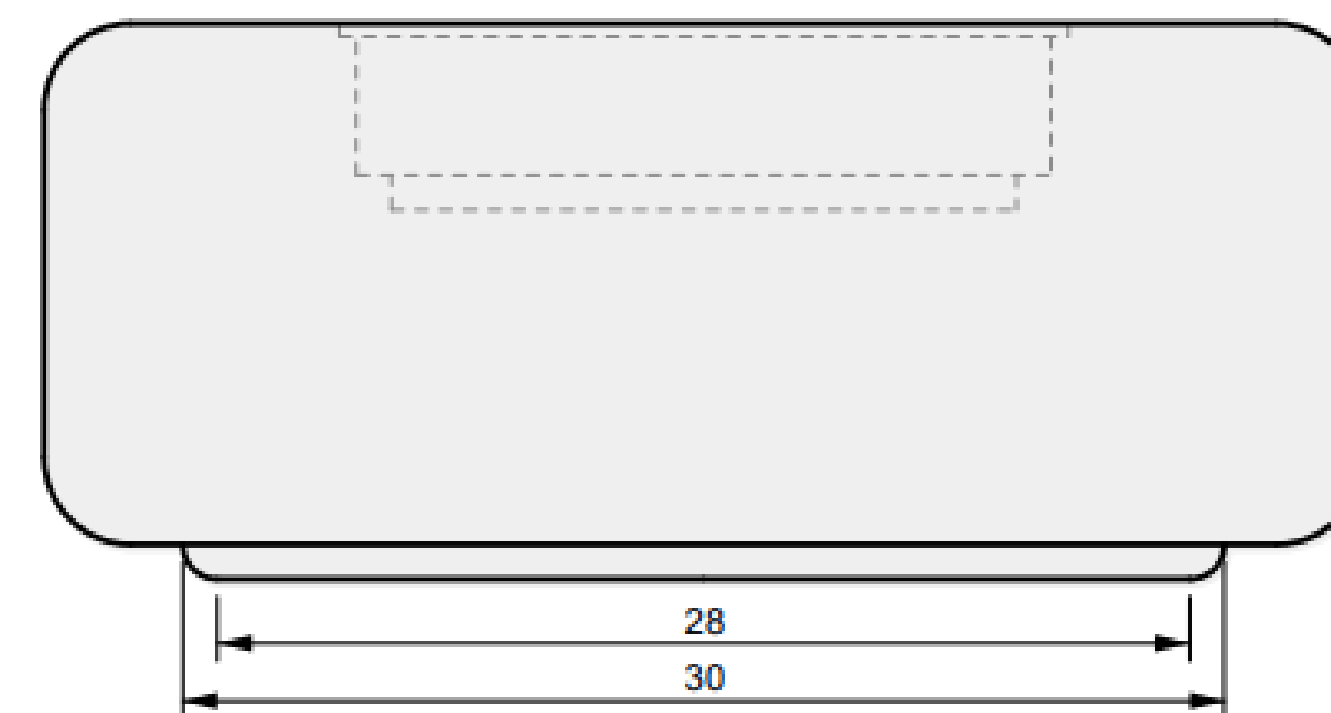

32 INCH

Oblica Rounded

01 TOP VIEW

04 PERSPECTIVE

02 FRONT VIEW

03 SIDE VIEW

01 TOP VIEW

03 PERSPECTIVE

02 FRONT VIEW

ALUMINUM COVER

Oblica Rounded
32"

38 INCH

Oblica Rounded

01 TOP VIEW

04 PERSPECTIVE

02 FRONT VIEW

03 SIDE VIEW

01 TOP VIEW

03 PERSPECTIVE

02 FRONT VIEW

ALUMINUM COVER

Oblica Rounded
38"

45 INCH

Oblica Rounded

Oblica Rounded
45"

55 INCH

Oblica Rounded

01 TOP VIEW

04 PERSPECTIVE

02 FRONT VIEW

03 SIDE VIEW

01 TOP VIEW