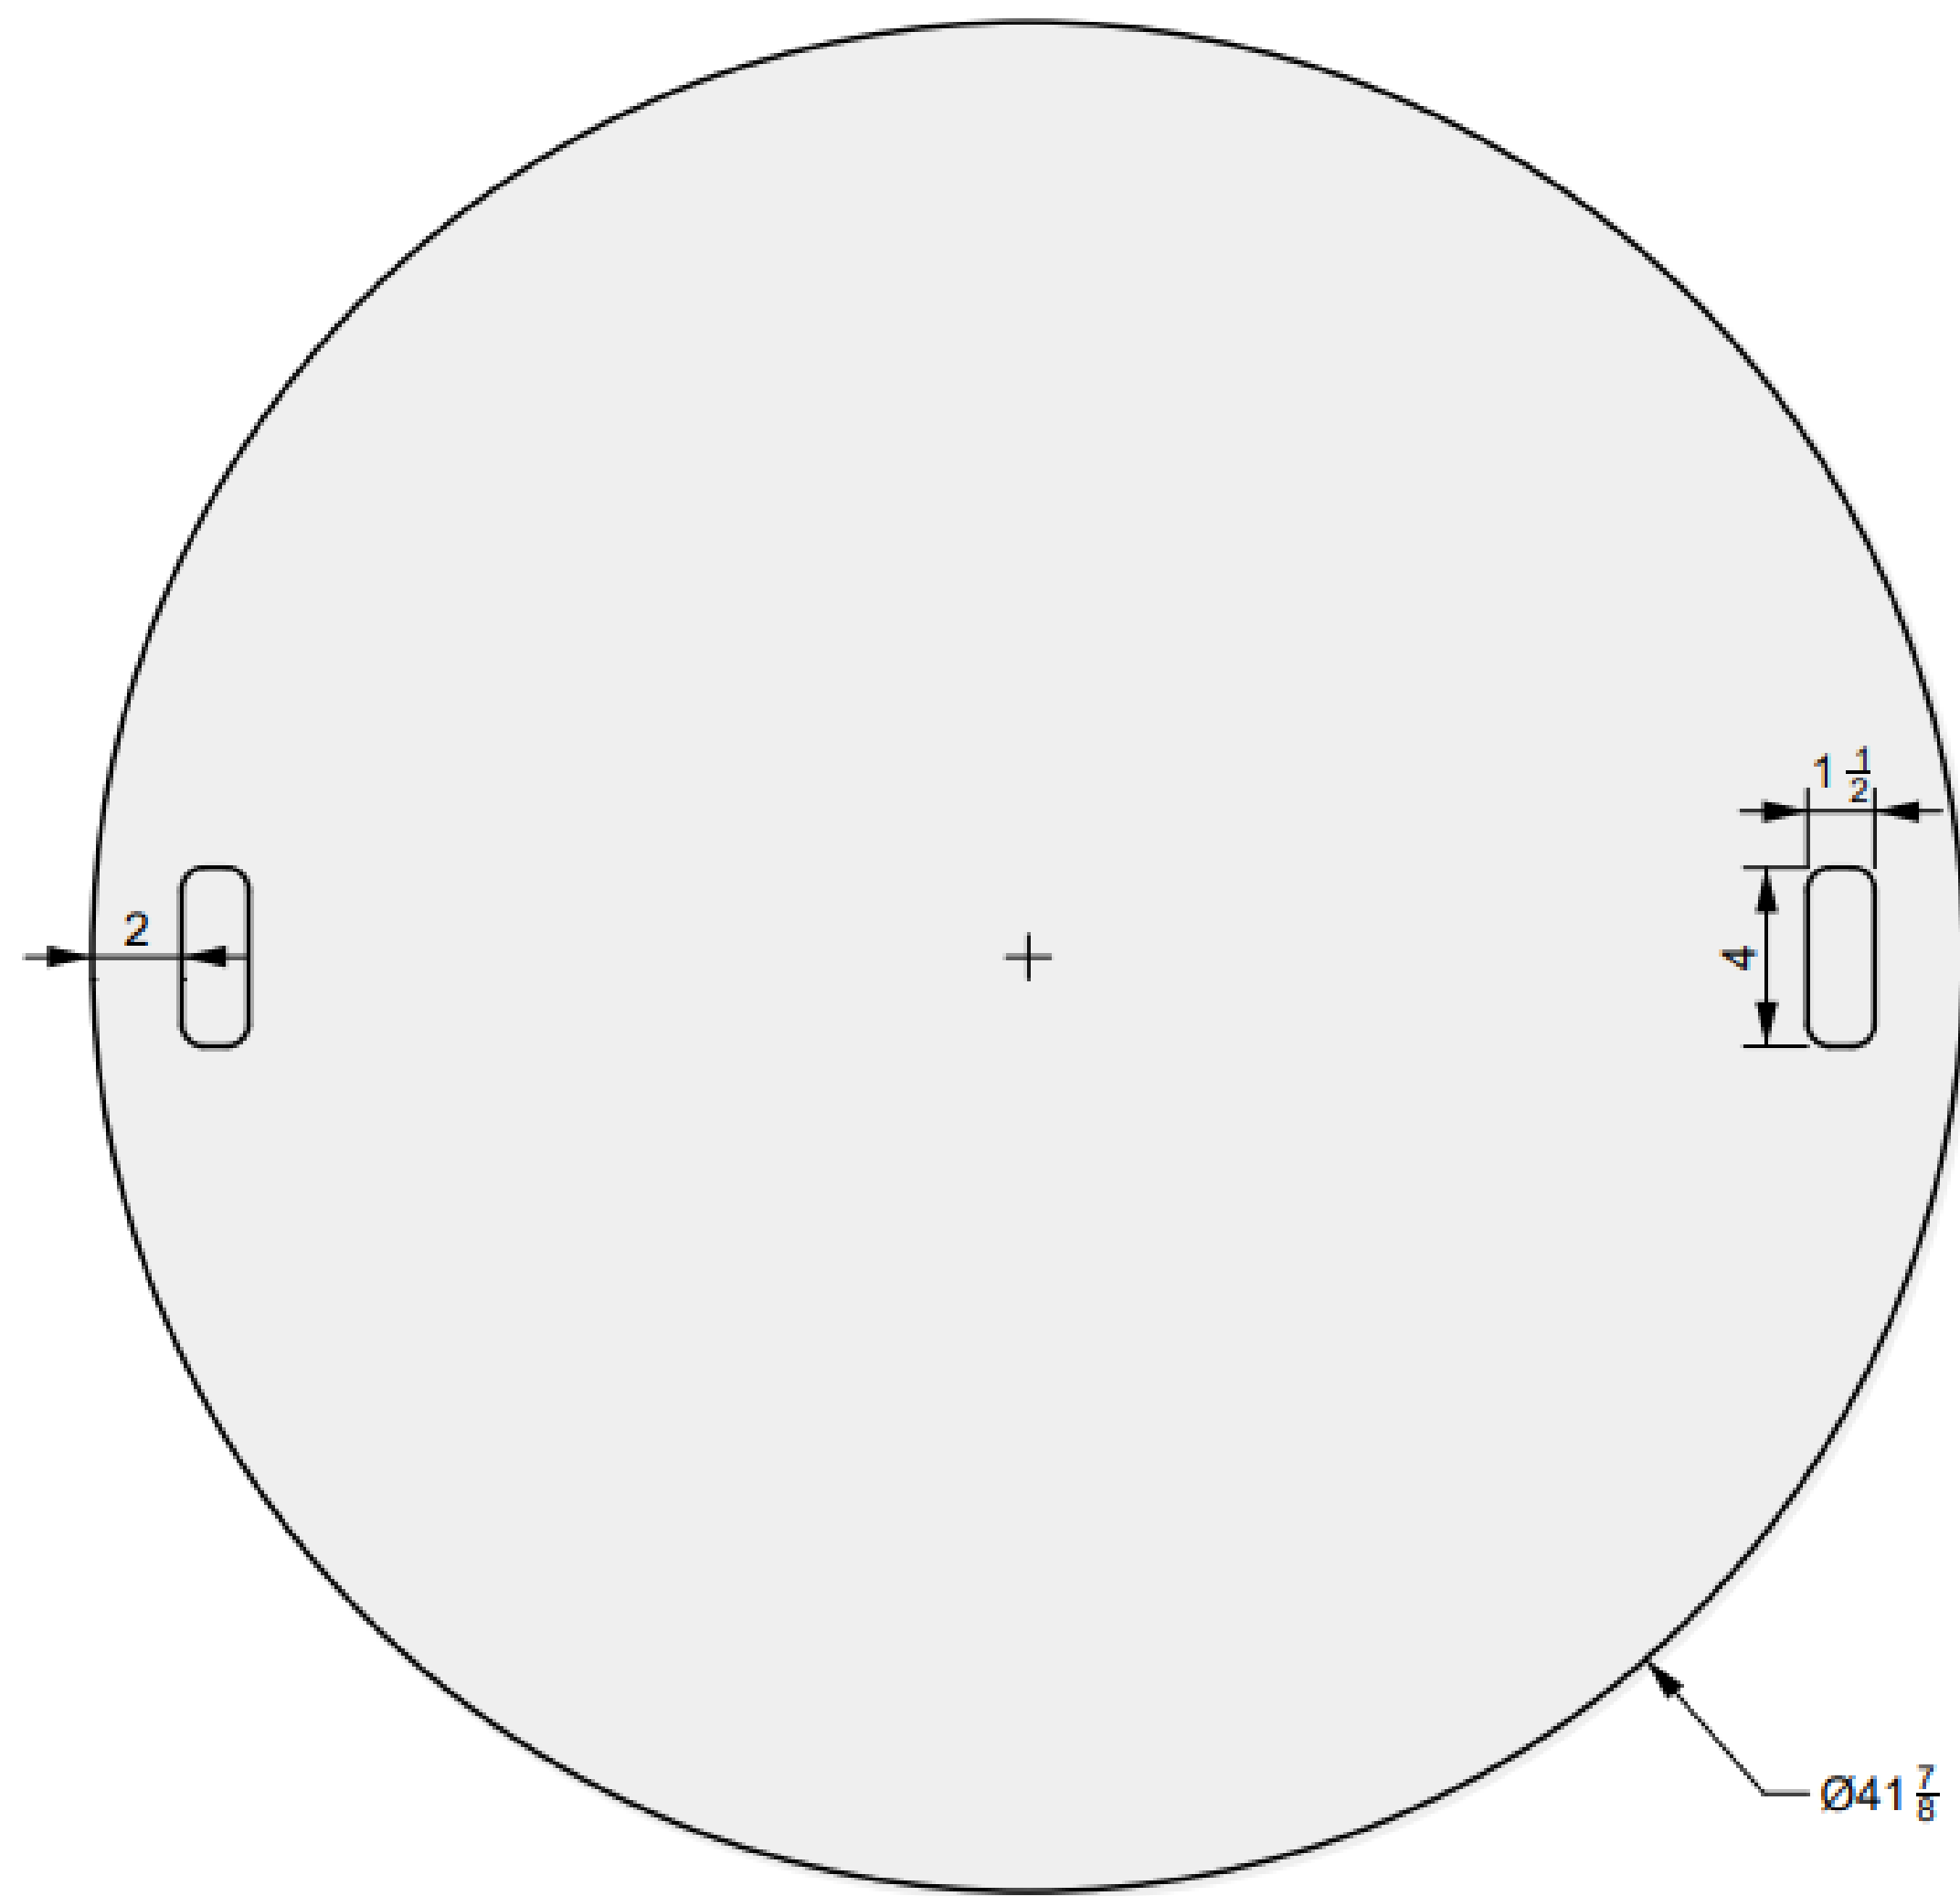

Oblica Rounded
45"

55 INCH

Oblica Rounded

01 TOP VIEW

04 PERSPECTIVE

02 FRONT VIEW

03 SIDE VIEW

01 TOP VIEW

03 PERSPECTIVE

02 FRONT VIEW

ALUMINUM COVER

Oblica Rounded
55"

65 INCH

Oblica Rounded

01 TOP VIEW

04 PERSPECTIVE

02 FRONT VIEW

03 SIDE VIEW

01 TOP VIEW

03 PERSPECTIVE

02 FRONT VIEW

ALUMINUM COVER

Oblica Rounded
65"