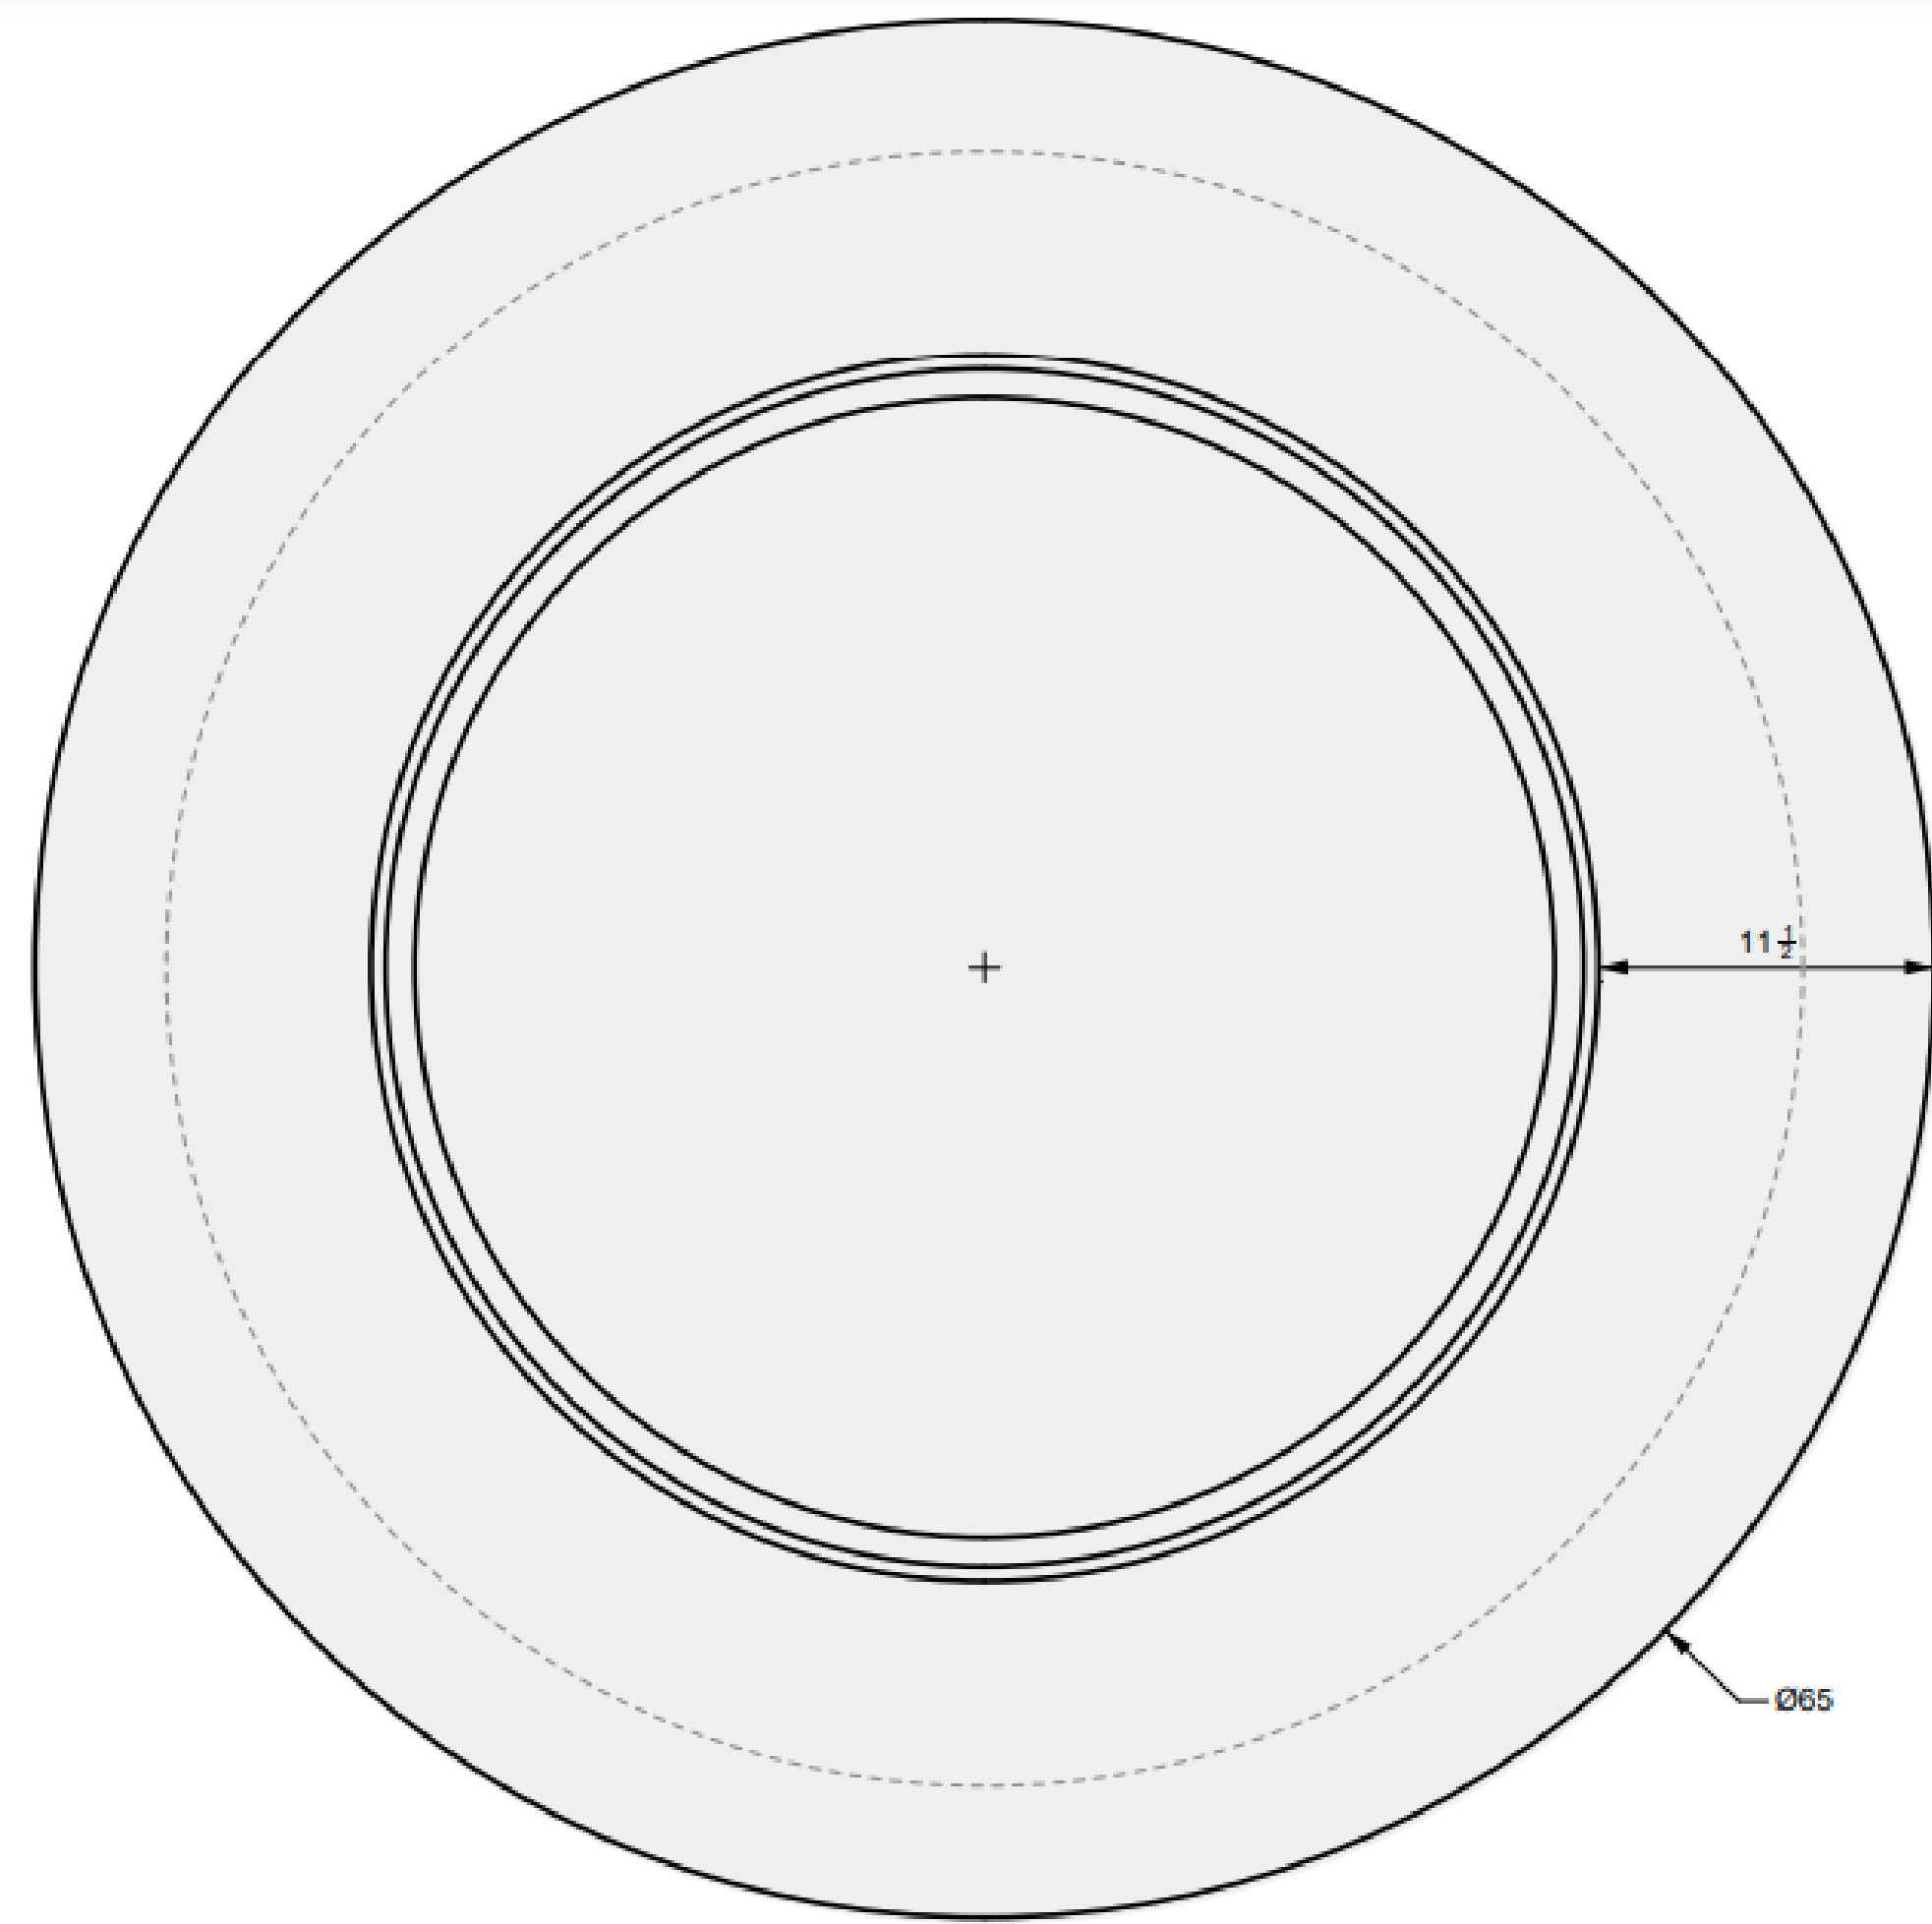

03 SIDE VIEW

01 TOP VIEW

03 PERSPECTIVE

02 FRONT VIEW

ALUMINUM COVER

Oblica Rounded
38"

45 INCH

Oblica Rounded

Oblica Rounded
45"

55 INCH

Oblica Rounded

01 TOP VIEW

04 PERSPECTIVE

02 FRONT VIEW

03 SIDE VIEW

01 TOP VIEW

03 PERSPECTIVE

02 FRONT VIEW

ALUMINUM COVER

Oblica Rounded
55"

65 INCH

Oblica Rounded

01 TOP VIEW

04 PERSPECTIVE

02 FRONT VIEW

03 SIDE VIEW

01 TOP VIEW

03 PERSPECTIVE

02 FRONT VIEW

ALUMINUM COVER

Oblica Rounded
65"