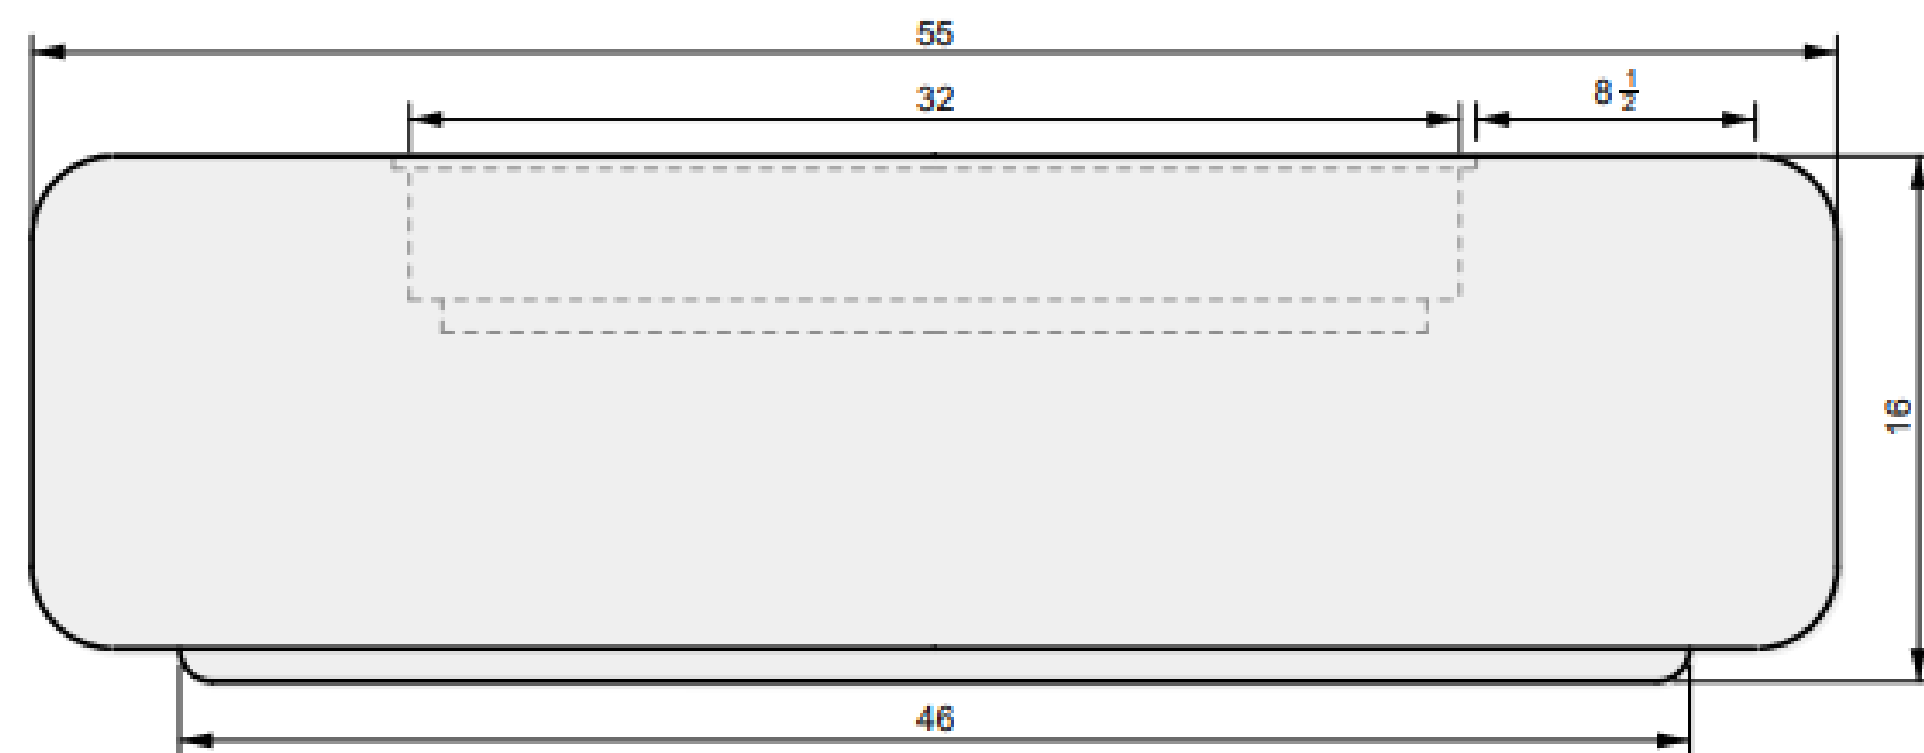

01 TOP VIEW

04 PERSPECTIVE

02 FRONT VIEW

03 SIDE VIEW

01 TOP VIEW

03 PERSPECTIVE

02 FRONT VIEW

ALUMINUM COVER

Oblica Rounded
45"

55 INCH

Oblica Rounded

01 TOP VIEW

04 PERSPECTIVE

02 FRONT VIEW

03 SIDE VIEW

01 TOP VIEW

03 PERSPECTIVE

02 FRONT VIEW

ALUMINUM COVER

Oblica Rounded
55"

65 INCH

Oblica Rounded

01 TOP VIEW

04 PERSPECTIVE