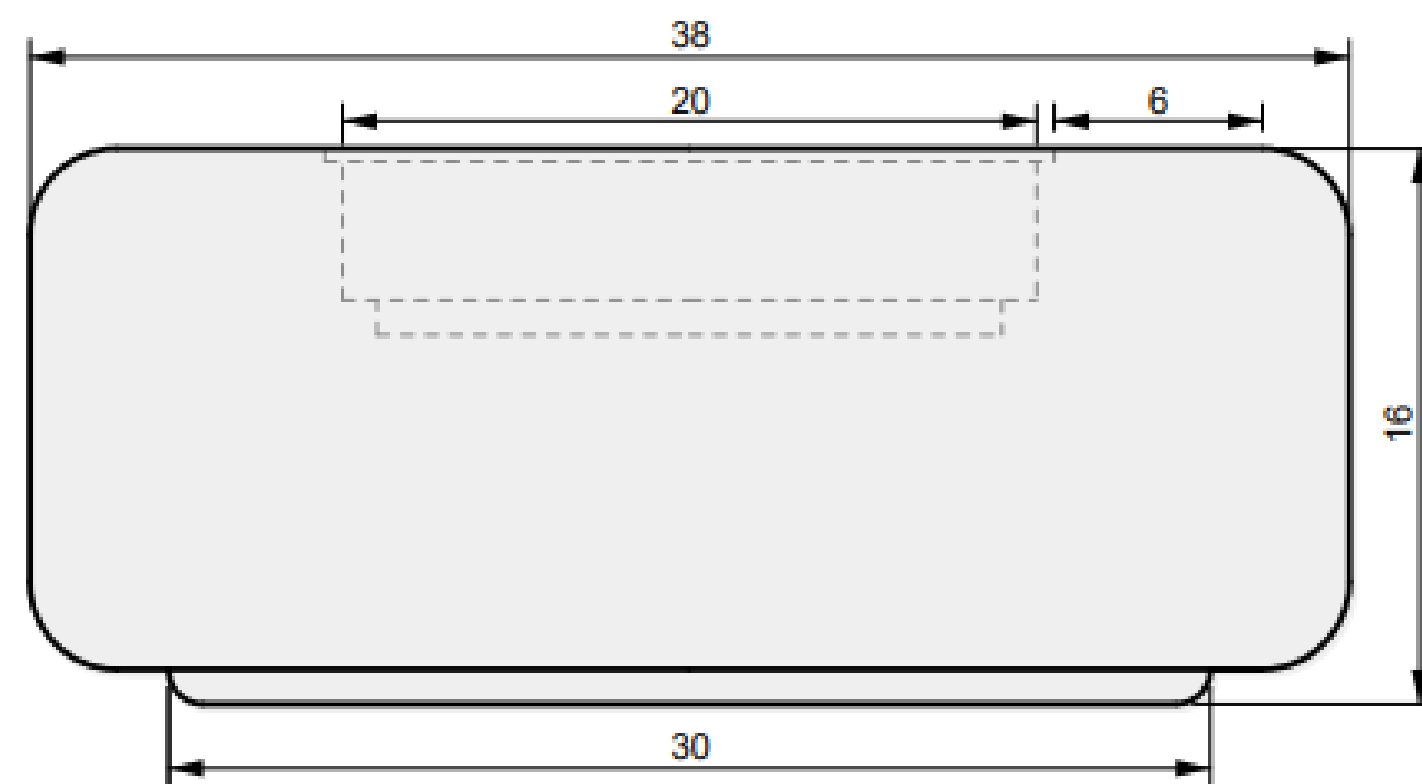

32 INCH

Oblica Rounded

01 TOP VIEW

04 PERSPECTIVE

02 FRONT VIEW

03 SIDE VIEW

01 TOP VIEW

03 PERSPECTIVE

02 FRONT VIEW

ALUMINUM COVER

Oblica Rounded
32"

38 INCH

Oblica Rounded

01 TOP VIEW

04 PERSPECTIVE

02 FRONT VIEW

03 SIDE VIEW

01 TOP VIEW

03 PERSPECTIVE

02 FRONT VIEW

ALUMINUM COVER

Oblica Rounded
38"

45 INCH

Oblica Rounded

Oblica Rounded
45"

55 INCH

Oblica Rounded

01 TOP VIEW

04 PERSPECTIVE

02 FRONT VIEW

03 SIDE VIEW

01 TOP VIEW