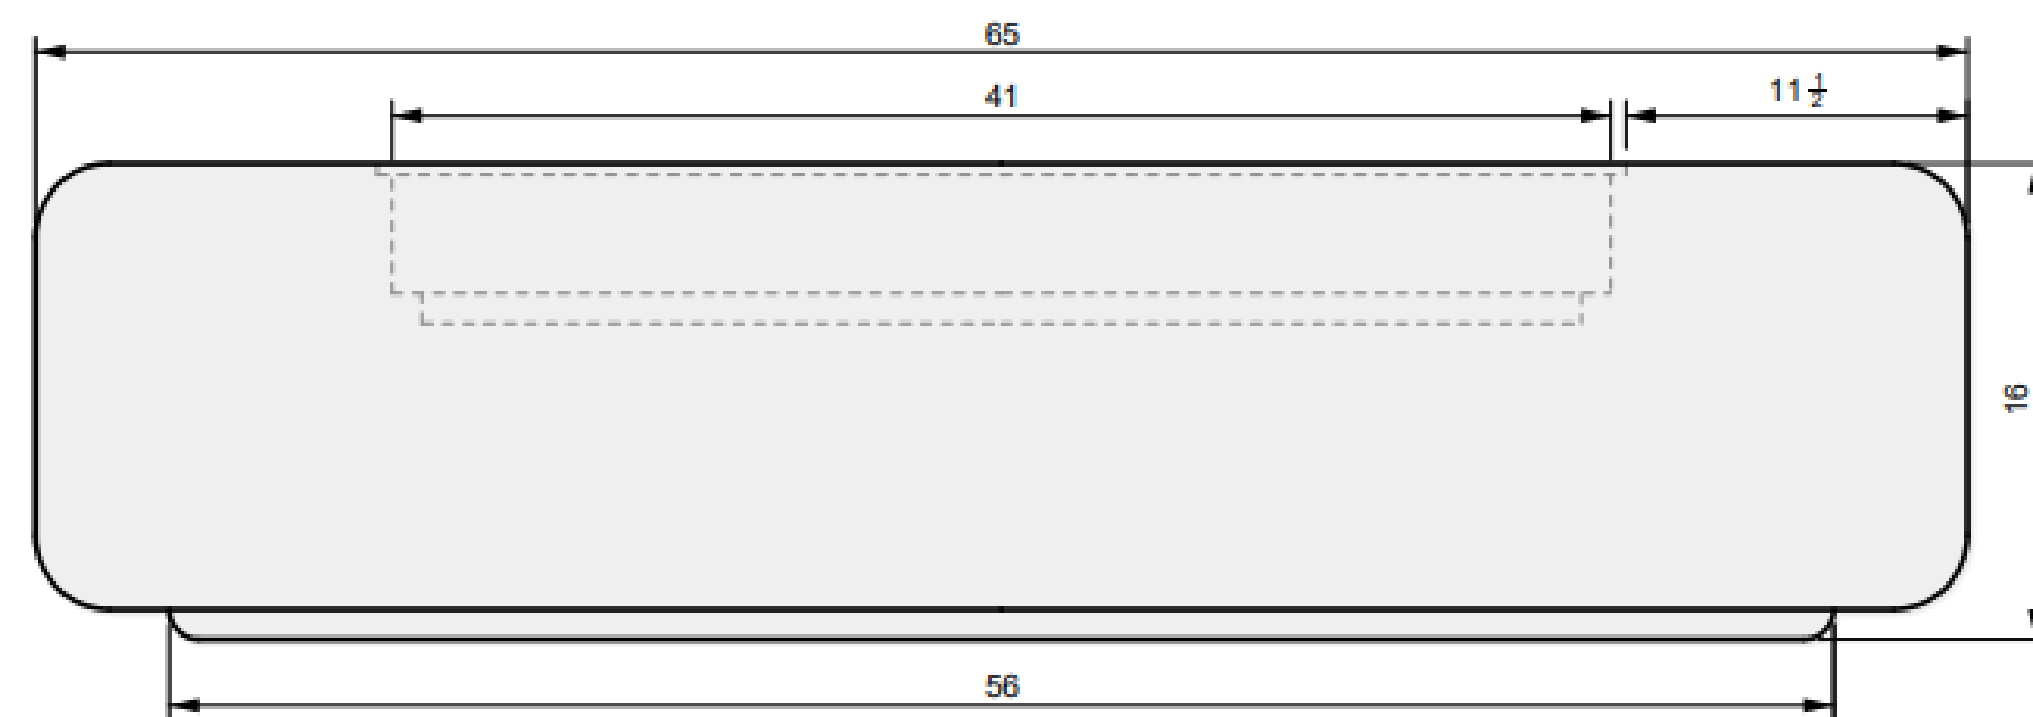

Oblica Rounded
45"

55 INCH

Oblica Rounded

01 TOP VIEW

04 PERSPECTIVE

02 FRONT VIEW

03 SIDE VIEW

01 TOP VIEW

03 PERSPECTIVE

02 FRONT VIEW

ALUMINUM COVER

Oblica Rounded
55"

65 INCH

Oblica Rounded

01 TOP VIEW

04 PERSPECTIVE

02 FRONT VIEW

03 SIDE VIEW

01 TOP VIEW

03 PERSPECTIVE

02 FRONT VIEW

ALUMINUM COVER

Oblica Rounded
65"