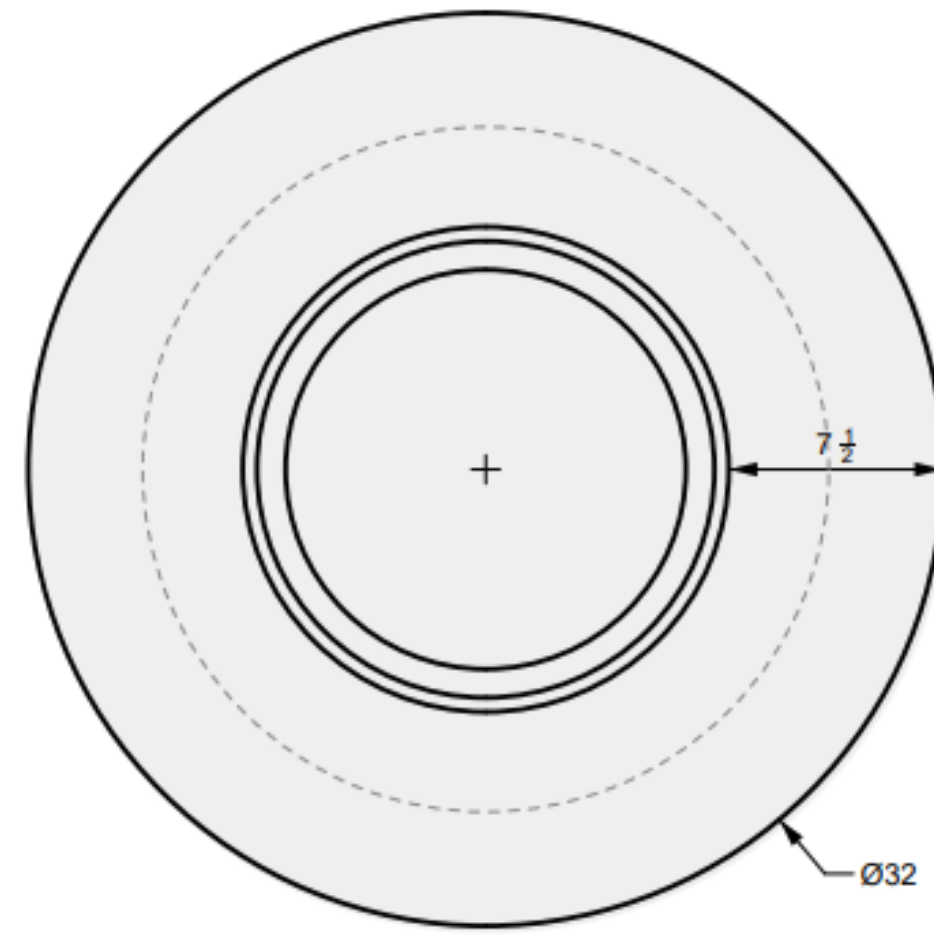

32 INCH

Oblica Rounded

01 TOP VIEW

04 PERSPECTIVE

02 FRONT VIEW

03 SIDE VIEW

01 TOP VIEW

03 PERSPECTIVE

02 FRONT VIEW

ALUMINUM COVER

Oblica Rounded
32"

38 INCH

Oblica Rounded

01 TOP VIEW

04 PERSPECTIVE

02 FRONT VIEW

03 SIDE VIEW

01 TOP VIEW

03 PERSPECTIVE

02 FRONT VIEW

ALUMINUM COVER

Oblica Rounded
38"

45 INCH

Oblica Rounded

Oblica Rounded
45"

55 INCH

Oblica Rounded

01 TOP VIEW

04 PERSPECTIVE

02 FRONT VIEW

03 SIDE VIEW

01 TOP VIEW