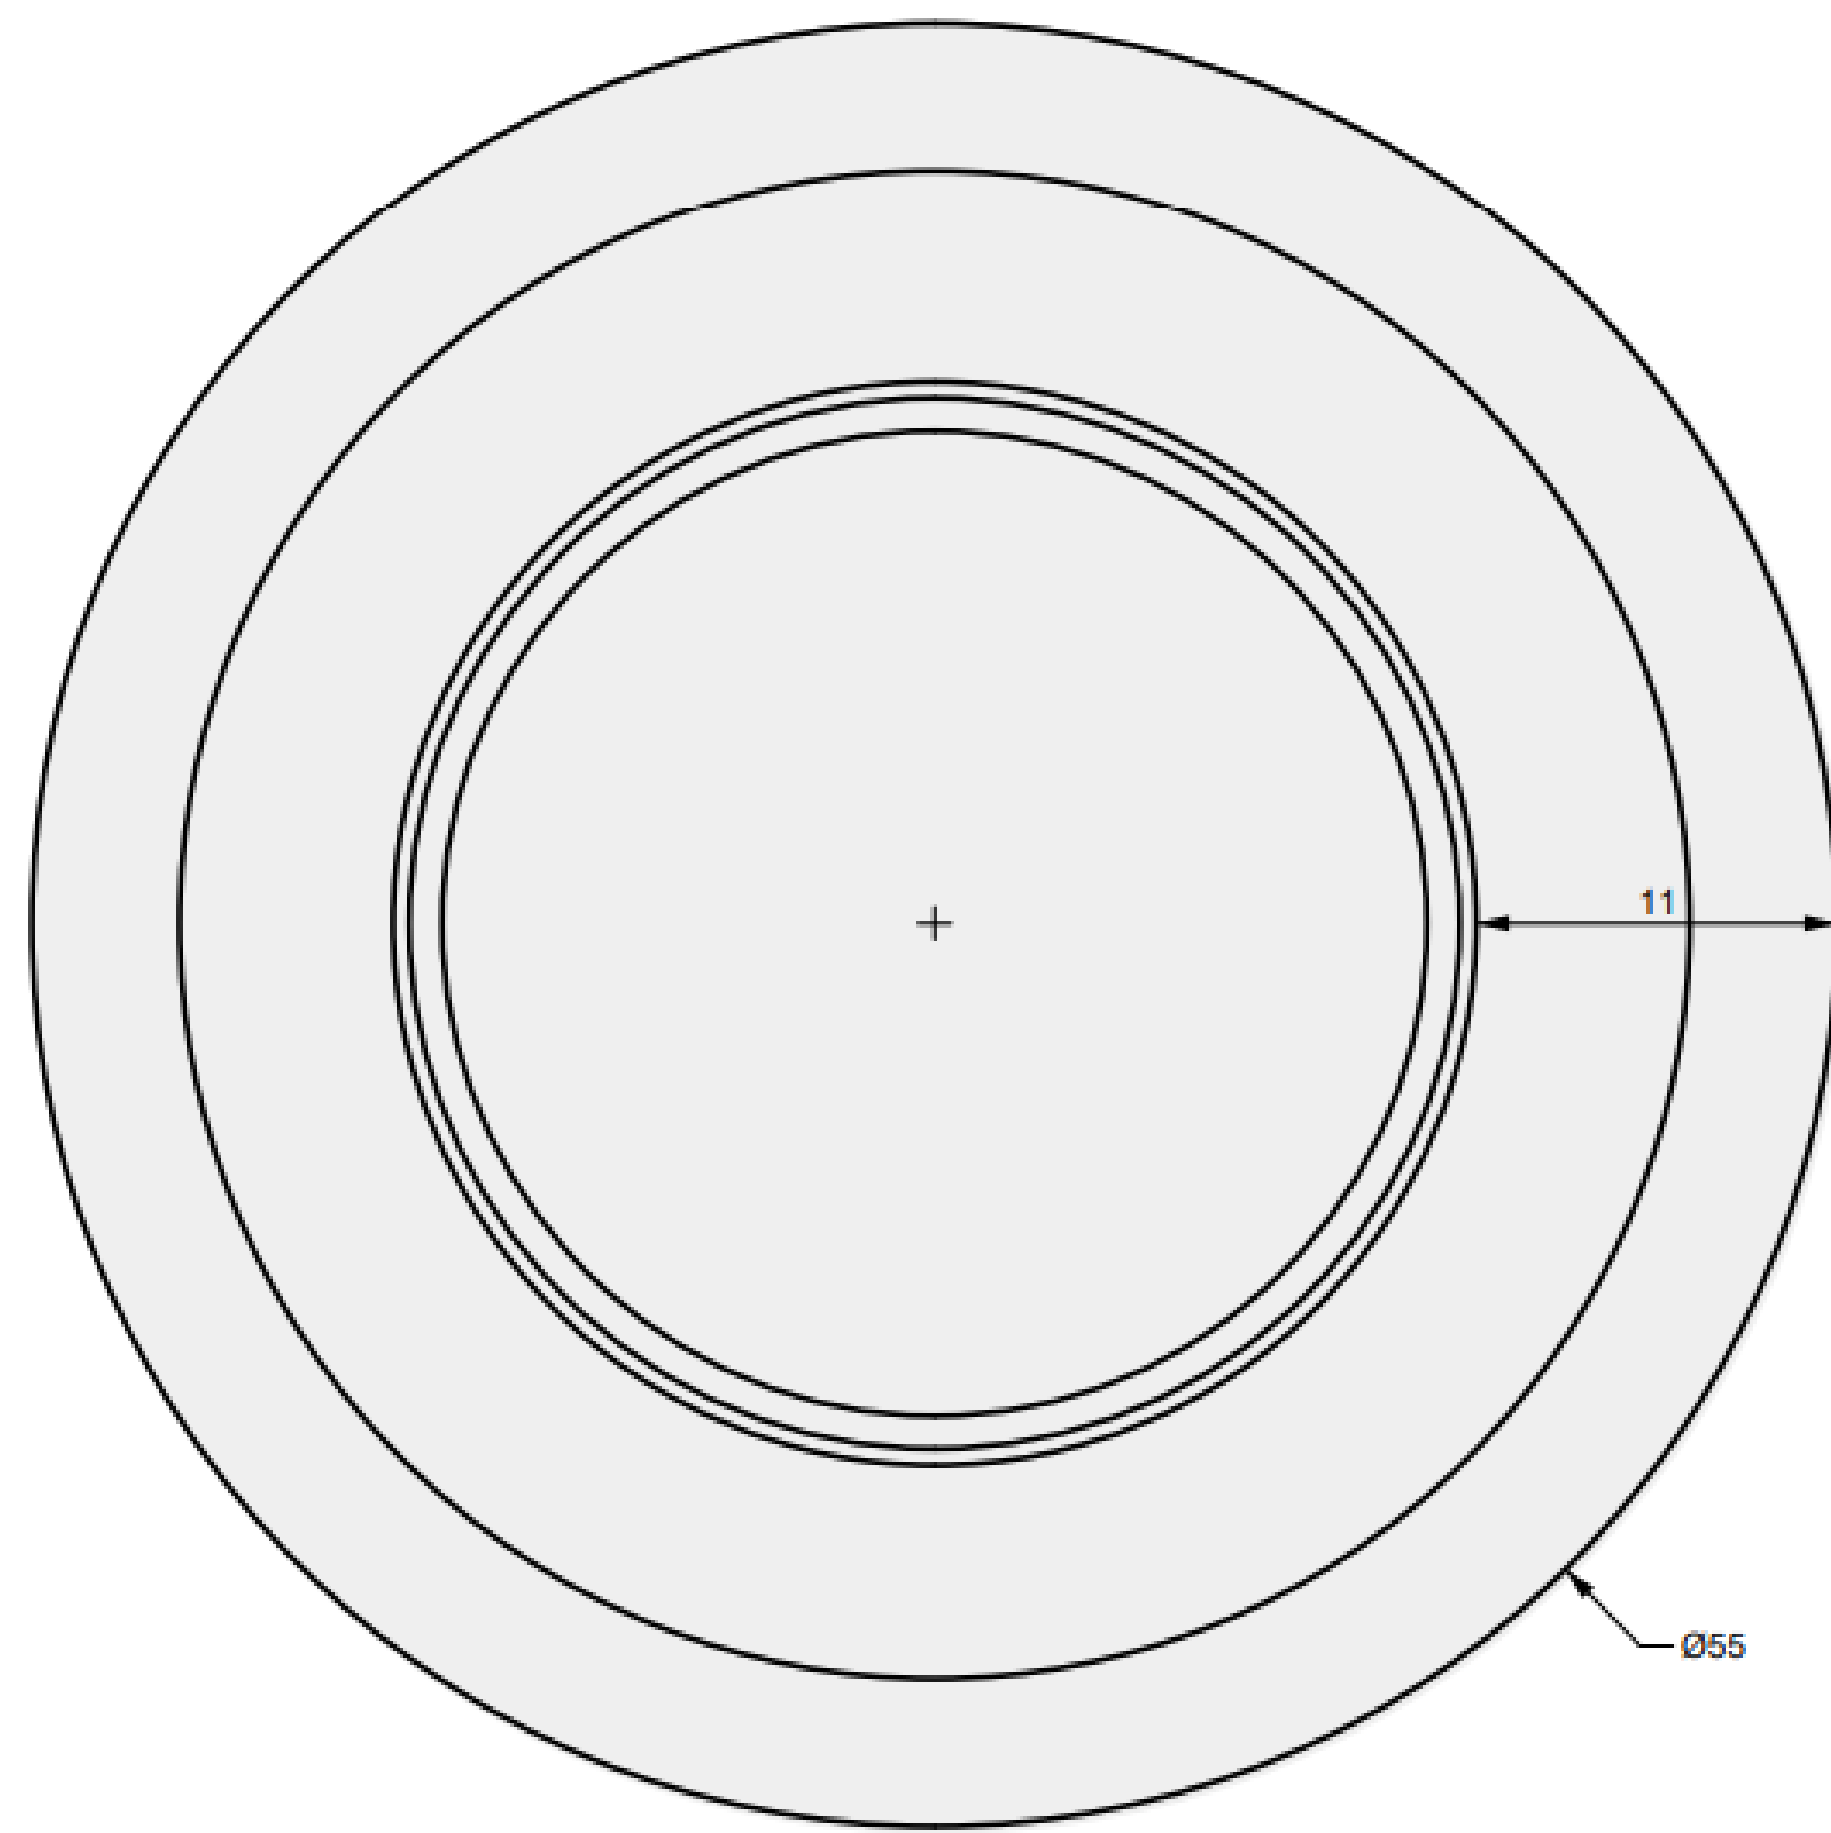

03 SIDE VIEW

01 TOP VIEW

03 PERSPECTIVE

02 FRONT VIEW

ALUMINUM COVER

Oblica Rounded
38"

45 INCH

Oblica Rounded

01 TOP VIEW

04 PERSPECTIVE

02 FRONT VIEW

03 SIDE VIEW

01 TOP VIEW

03 PERSPECTIVE

02 FRONT VIEW

ALUMINUM COVER

Oblica Rounded
45"

55 INCH

Oblica Rounded

01 TOP VIEW

04 PERSPECTIVE

02 FRONT VIEW

03 SIDE VIEW

01 TOP VIEW

03 PERSPECTIVE

02 FRONT VIEW

ALUMINUM COVER

Oblica Rounded
55"

65 INCH

Oblica Rounded

01 TOP VIEW

04 PERSPECTIVE