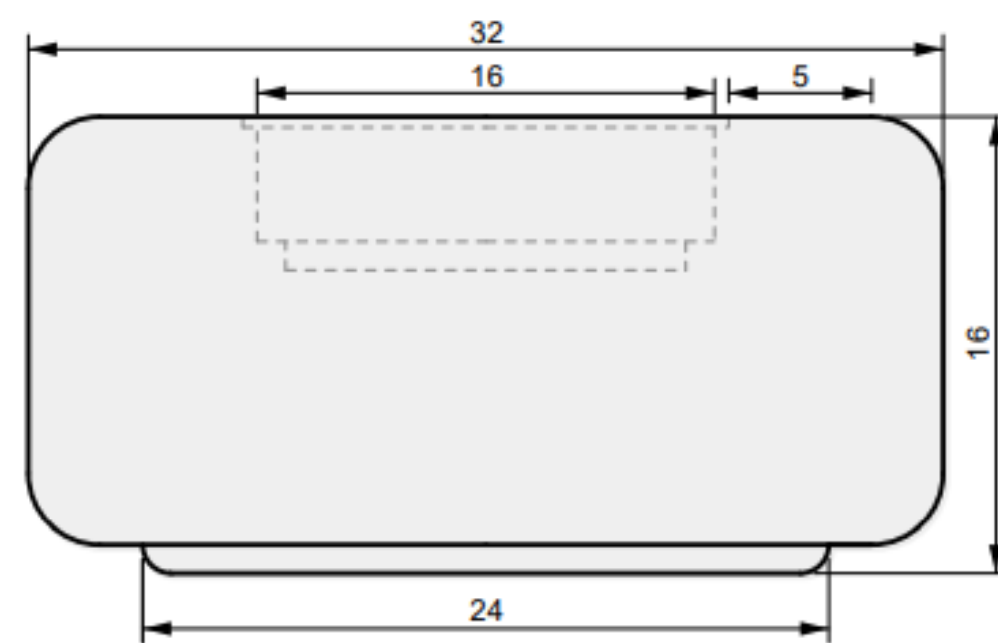

32 INCH

Oblica Rounded

01 TOP VIEW

04 PERSPECTIVE

02 FRONT VIEW

03 SIDE VIEW

01 TOP VIEW

03 PERSPECTIVE

02 FRONT VIEW

ALUMINUM COVER

Oblica Rounded
32"

38 INCH

Oblica Rounded

01 TOP VIEW

04 PERSPECTIVE

02 FRONT VIEW

03 SIDE VIEW

01 TOP VIEW

03 PERSPECTIVE

02 FRONT VIEW

ALUMINUM COVER

Oblica Rounded
38"

45 INCH

Oblica Rounded

Oblica Rounded
45"

55 INCH

Oblica Rounded

01 TOP VIEW

04 PERSPECTIVE

02 FRONT VIEW

03 SIDE VIEW

01 TOP VIEW