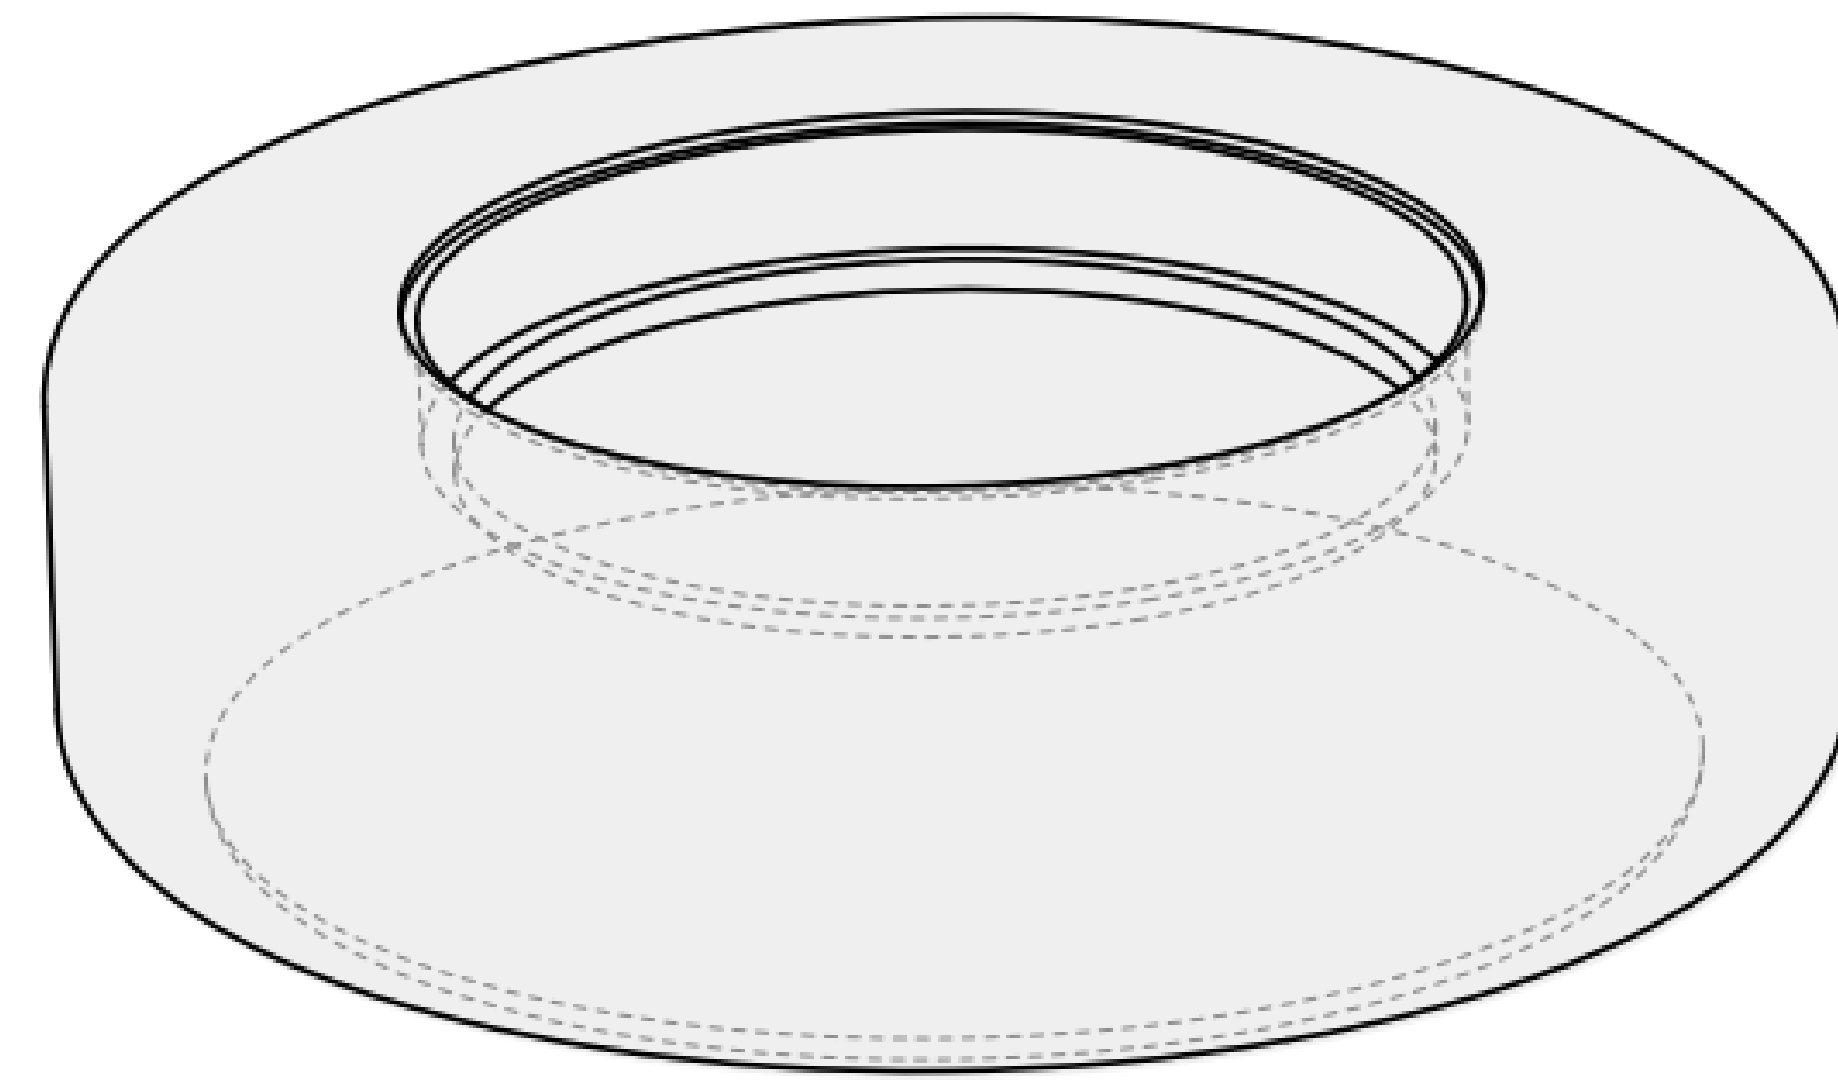

03 SIDE VIEW

01 TOP VIEW

03 PERSPECTIVE

02 FRONT VIEW

ALUMINUM COVER

Oblica Rounded
38"

45 INCH

Oblica Rounded

01 TOP VIEW

04 PERSPECTIVE

02 FRONT VIEW

03 SIDE VIEW

01 TOP VIEW

03 PERSPECTIVE

02 FRONT VIEW

ALUMINUM COVER

Oblica Rounded
45"

55 INCH

Oblica Rounded

01 TOP VIEW

04 PERSPECTIVE

02 FRONT VIEW

03 SIDE VIEW

01 TOP VIEW

03 PERSPECTIVE

02 FRONT VIEW

ALUMINUM COVER

Oblica Rounded
55"

65 INCH

Oblica Rounded

01 TOP VIEW

04 PERSPECTIVE