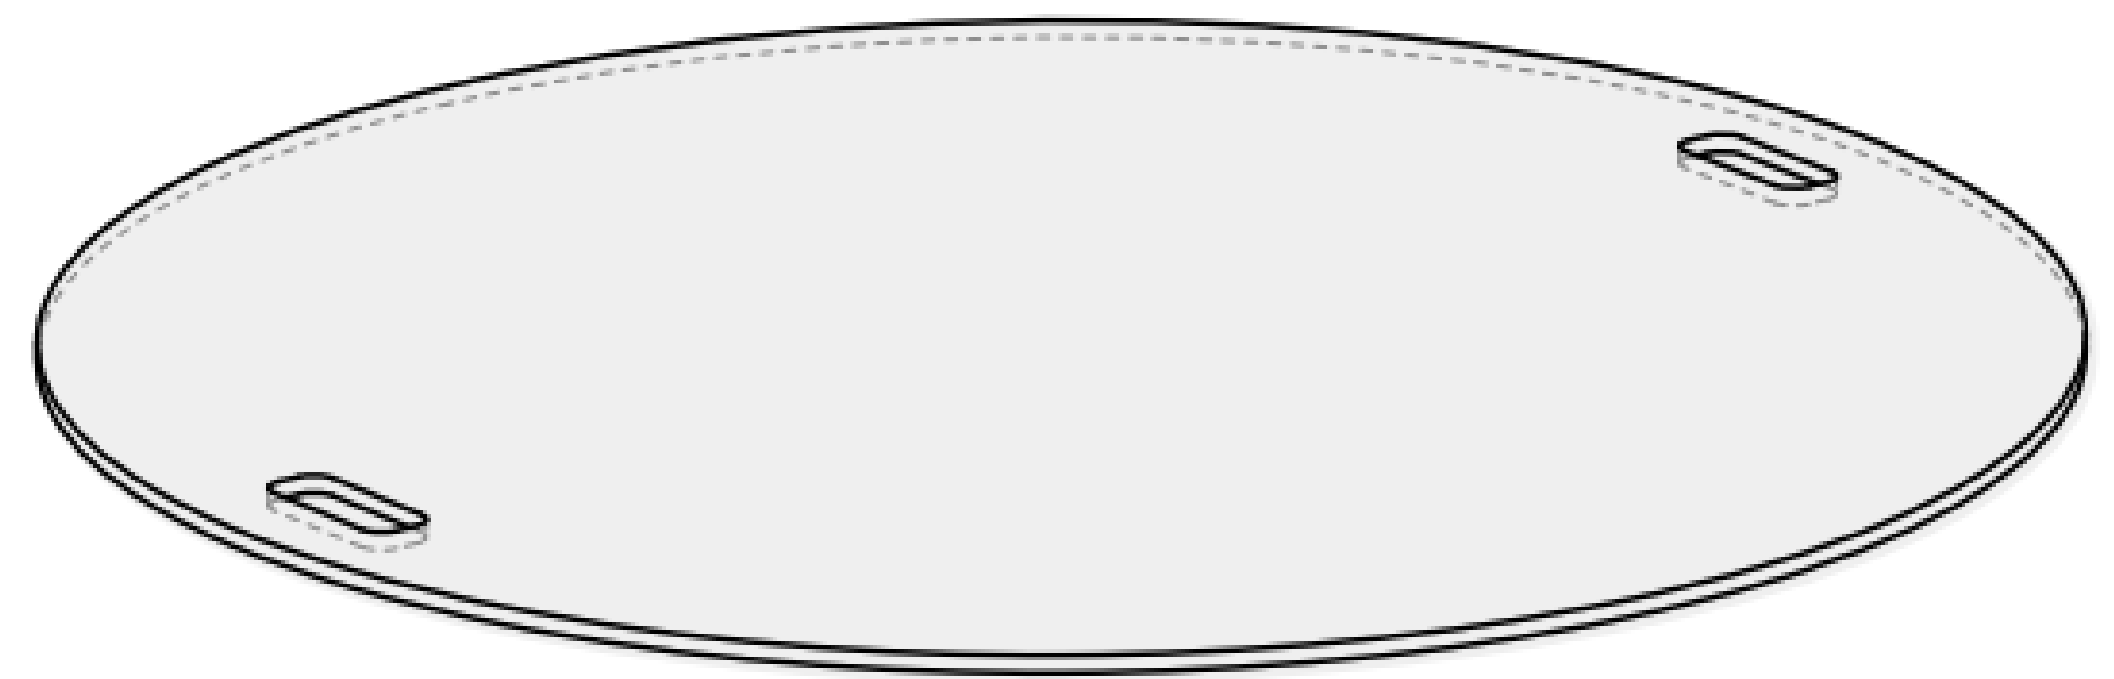

Oblica Rounded
45"

55 INCH

Oblica Rounded

01 TOP VIEW

04 PERSPECTIVE

02 FRONT VIEW

03 SIDE VIEW

01 TOP VIEW

03 PERSPECTIVE

02 FRONT VIEW

ALUMINUM COVER

Oblica Rounded
55"

65 INCH

Oblica Rounded

01 TOP VIEW

04 PERSPECTIVE

02 FRONT VIEW

03 SIDE VIEW

01 TOP VIEW

03 PERSPECTIVE

02 FRONT VIEW

ALUMINUM COVER

Oblica Rounded
65"