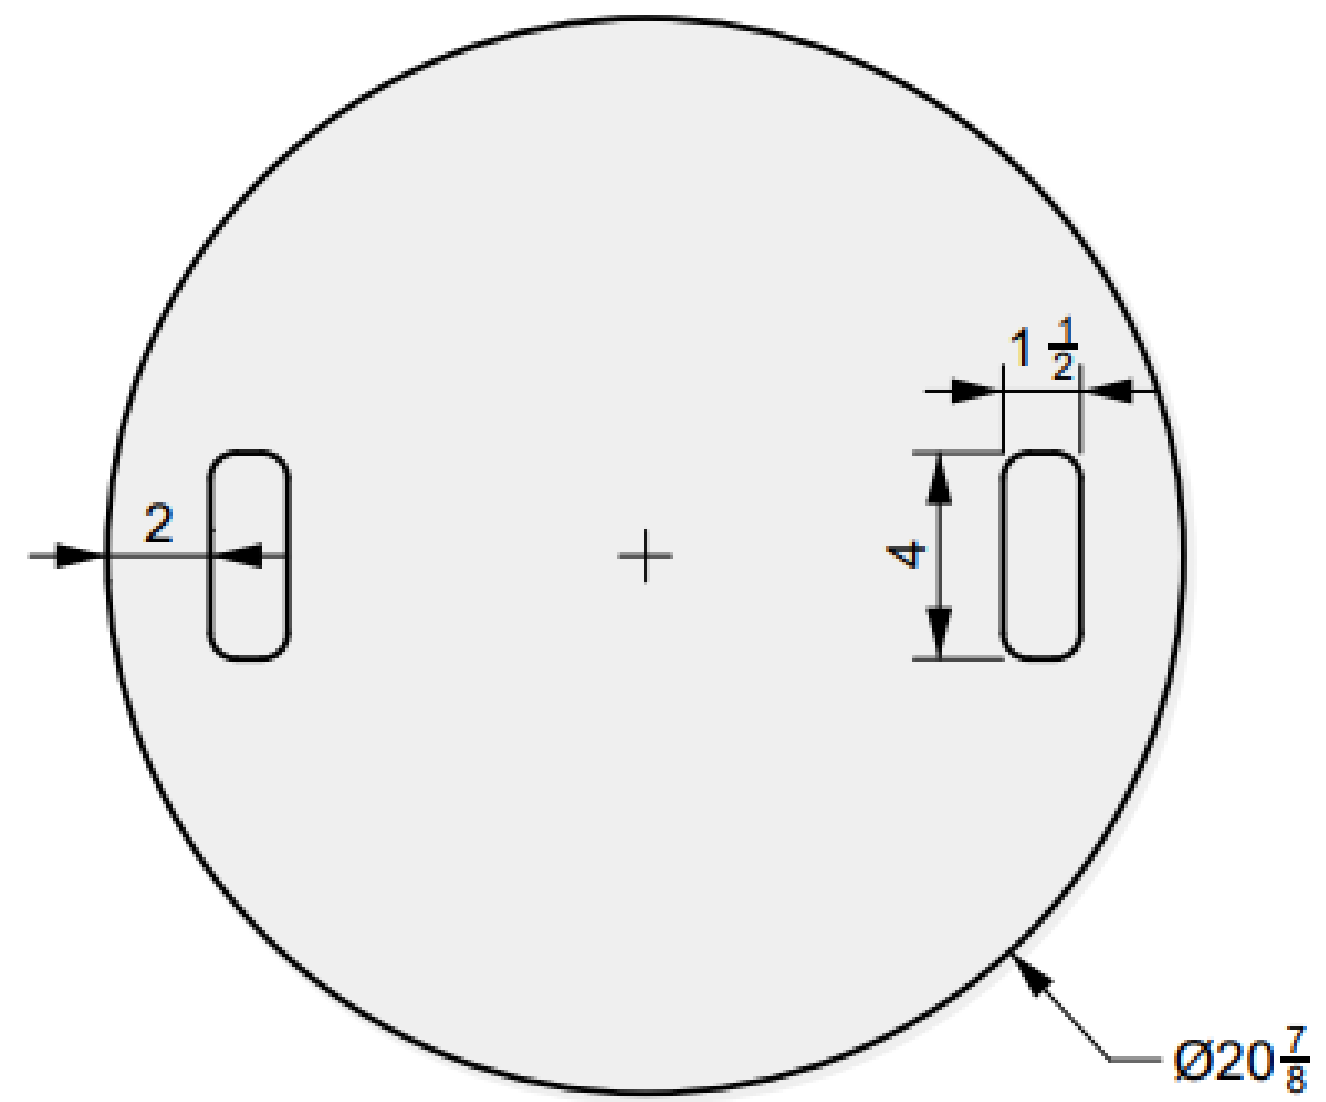

32 INCH

Oblica Rounded

01 TOP VIEW

04 PERSPECTIVE

02 FRONT VIEW

03 SIDE VIEW

01 TOP VIEW

03 PERSPECTIVE

02 FRONT VIEW

ALUMINUM COVER

Oblica Rounded
32"

38 INCH

Oblica Rounded

01 TOP VIEW

04 PERSPECTIVE

02 FRONT VIEW

03 SIDE VIEW

01 TOP VIEW

03 PERSPECTIVE

02 FRONT VIEW

ALUMINUM COVER

Oblica Rounded
38"

45 INCH

Oblica Rounded

Oblica Rounded
45"

55 INCH

Oblica Rounded

01 TOP VIEW

04 PERSPECTIVE

02 FRONT VIEW

03 SIDE VIEW

01 TOP VIEW