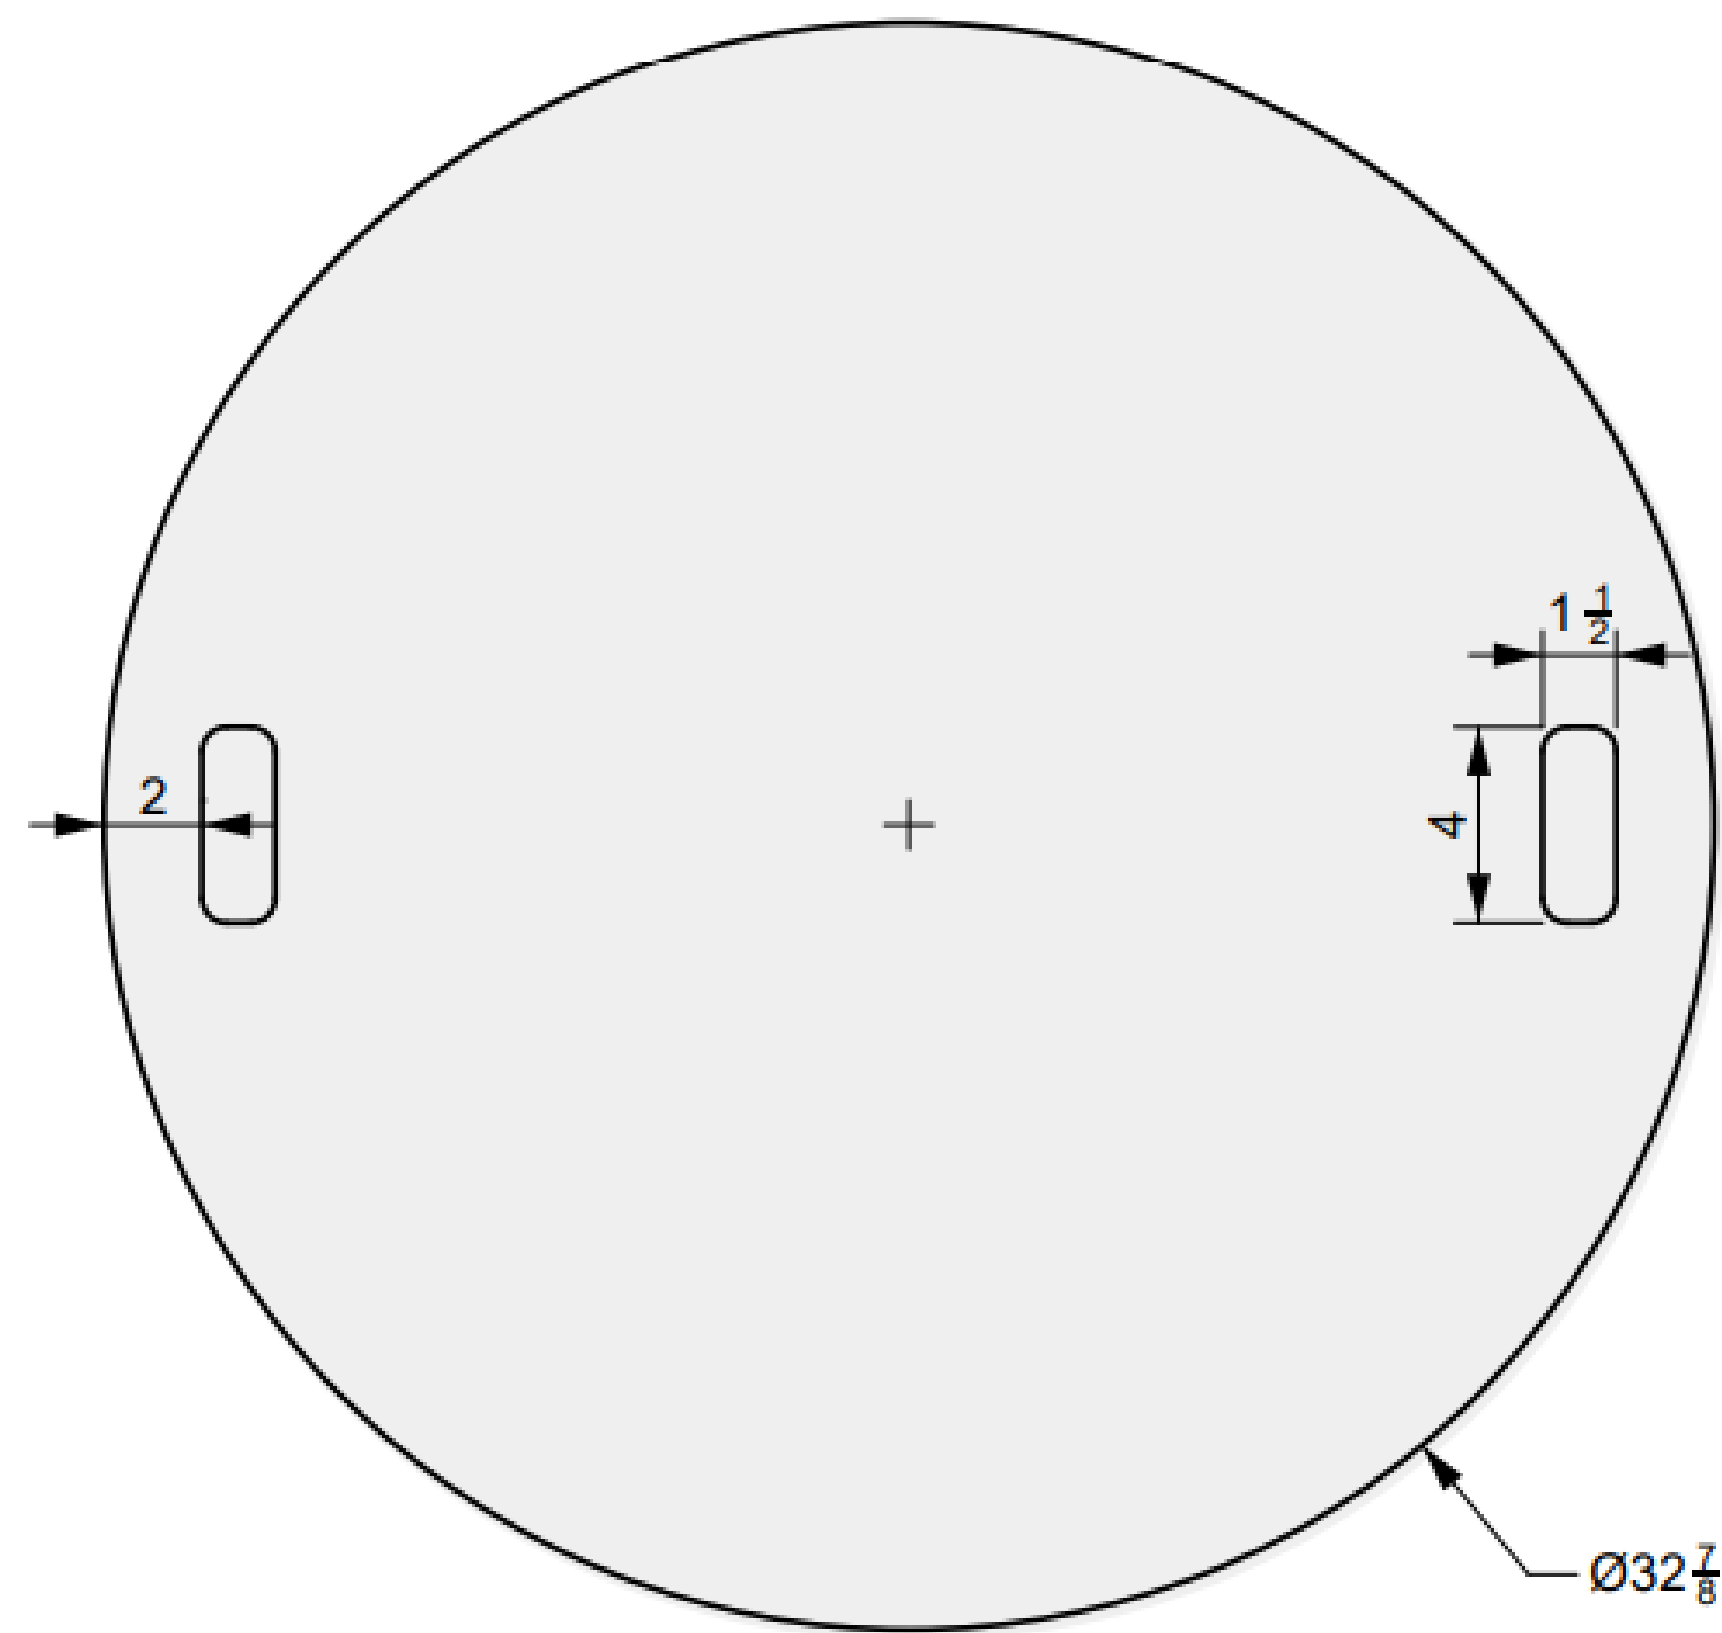

Oblica Rounded
45"

55 INCH

Oblica Rounded

01 TOP VIEW

04 PERSPECTIVE

02 FRONT VIEW

03 SIDE VIEW

01 TOP VIEW

03 PERSPECTIVE

02 FRONT VIEW

ALUMINUM COVER

Oblica Rounded
55"

65 INCH

Oblica Rounded

01 TOP VIEW

04 PERSPECTIVE

02 FRONT VIEW

03 SIDE VIEW

01 TOP VIEW

03 PERSPECTIVE

02 FRONT VIEW

ALUMINUM COVER

Oblica Rounded
65"