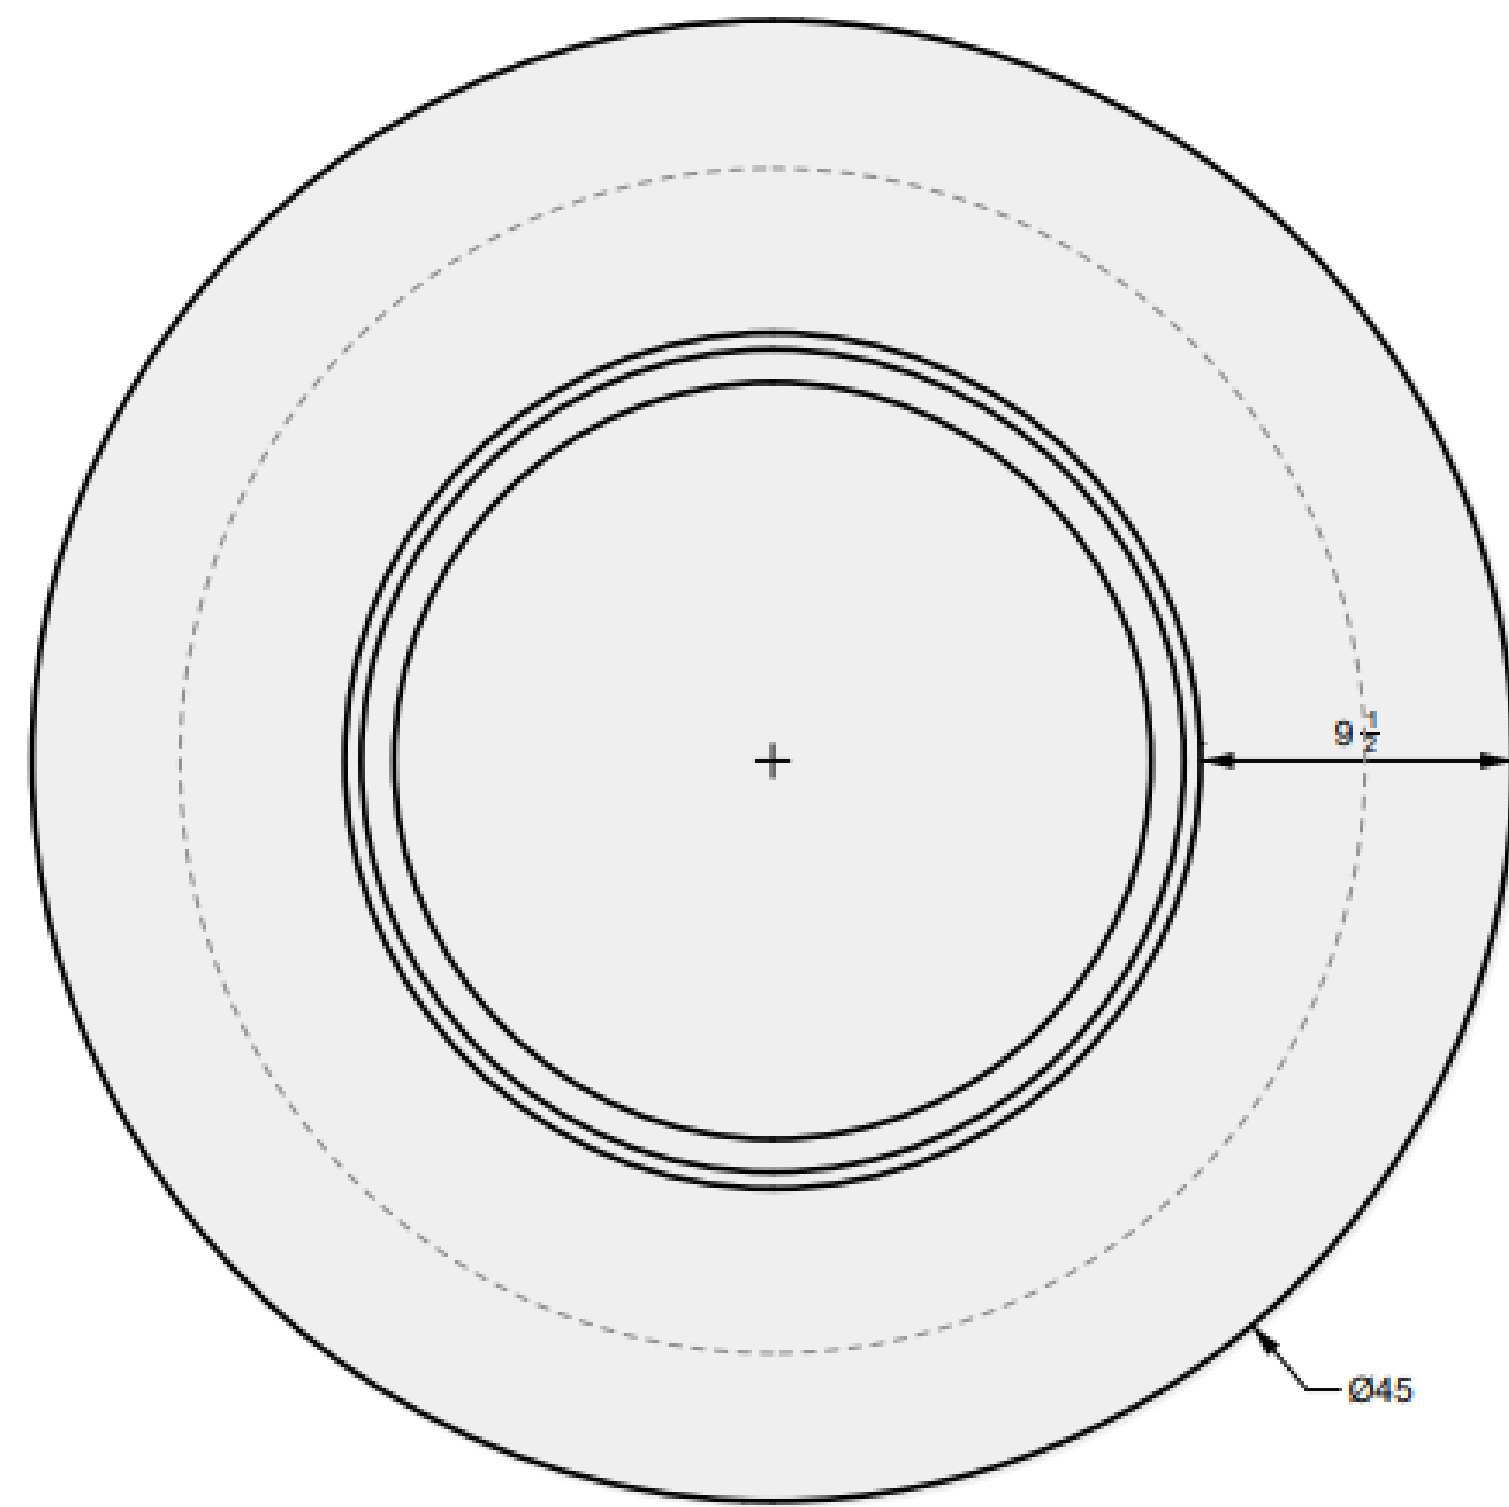

02 FRONT VIEW

ALUMINUM COVER

Oblica Rounded
32"

38 INCH

Oblica Rounded

01 TOP VIEW

04 PERSPECTIVE

02 FRONT VIEW

03 SIDE VIEW

01 TOP VIEW

03 PERSPECTIVE

02 FRONT VIEW

ALUMINUM COVER

Oblica Rounded
38"

45 INCH

Oblica Rounded

Oblica Rounded
45"

55 INCH

Oblica Rounded

01 TOP VIEW

04 PERSPECTIVE

02 FRONT VIEW

03 SIDE VIEW

01 TOP VIEW

03 PERSPECTIVE

02 FRONT VIEW

ALUMINUM COVER

Oblica Rounded
55"

65 INCH

Oblica Rounded

01 TOP VIEW

04 PERSPECTIVE