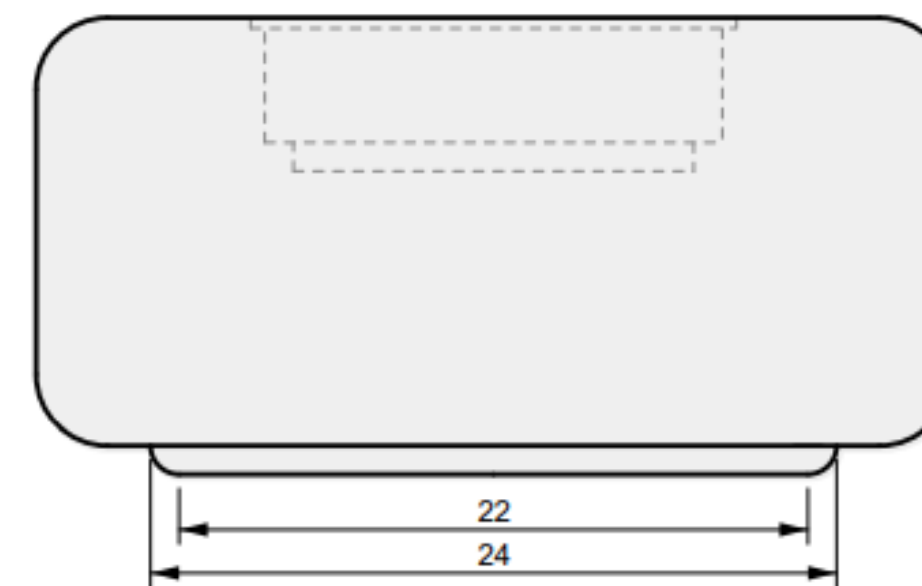

32 INCH

Oblica Rounded

01 TOP VIEW

04 PERSPECTIVE

02 FRONT VIEW

03 SIDE VIEW

01 TOP VIEW

03 PERSPECTIVE

02 FRONT VIEW

ALUMINUM COVER

Oblica Rounded
32"

38 INCH

Oblica Rounded

01 TOP VIEW

04 PERSPECTIVE

02 FRONT VIEW

03 SIDE VIEW

01 TOP VIEW

03 PERSPECTIVE

02 FRONT VIEW

ALUMINUM COVER

Oblica Rounded
38"

45 INCH

Oblica Rounded

Oblica Rounded
45"

55 INCH

Oblica Rounded

01 TOP VIEW

04 PERSPECTIVE

02 FRONT VIEW

03 SIDE VIEW

01 TOP VIEW