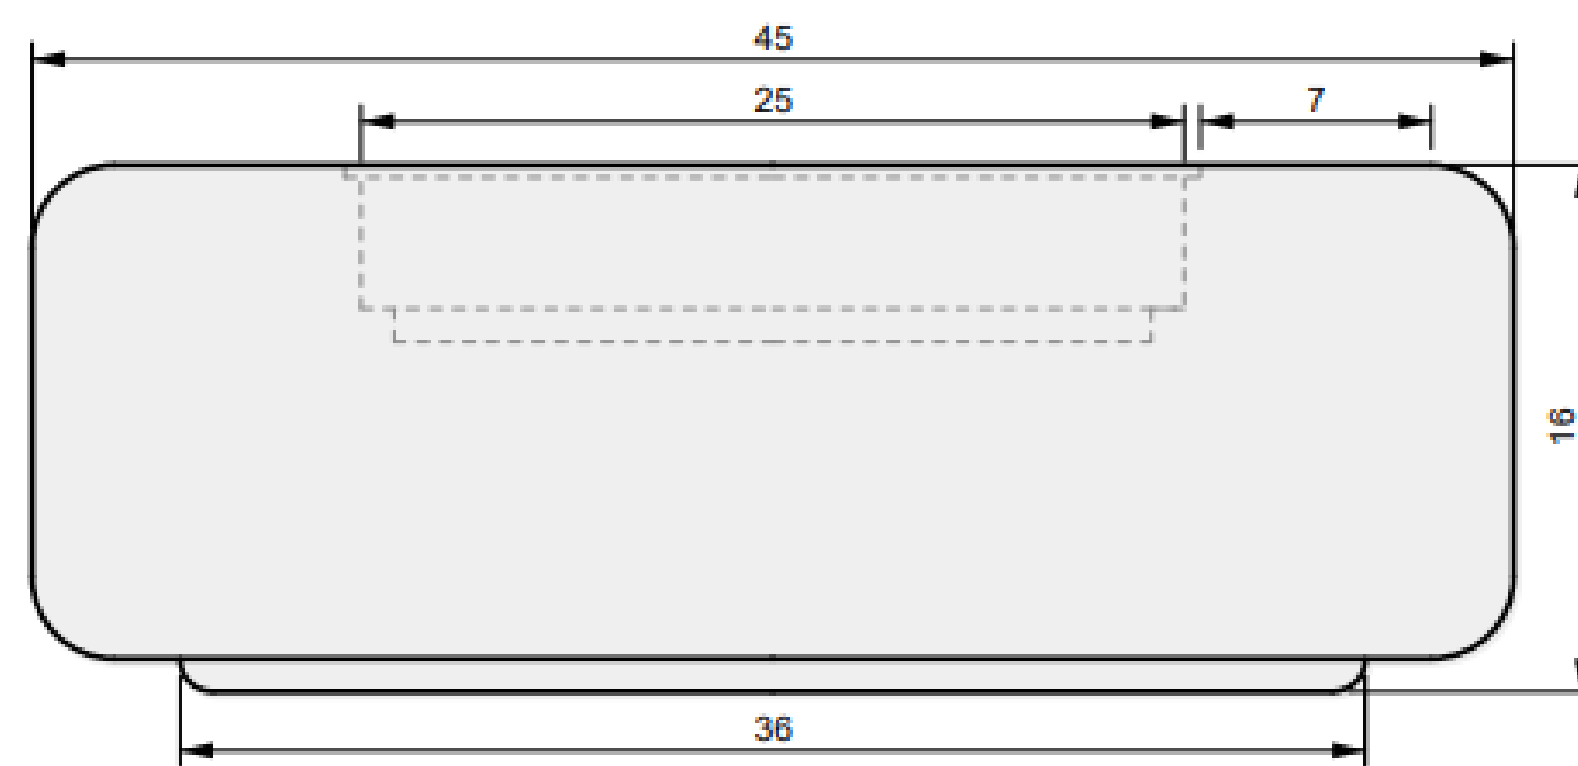

02 FRONT VIEW

ALUMINUM COVER

Oblica Rounded
32"

38 INCH

Oblica Rounded

01 TOP VIEW

04 PERSPECTIVE

02 FRONT VIEW

03 SIDE VIEW

01 TOP VIEW

03 PERSPECTIVE

02 FRONT VIEW

ALUMINUM COVER

Oblica Rounded
38"

45 INCH

Oblica Rounded

01 TOP VIEW

04 PERSPECTIVE

02 FRONT VIEW

03 SIDE VIEW

01 TOP VIEW

03 PERSPECTIVE

02 FRONT VIEW

ALUMINUM COVER

Oblica Rounded
45"

55 INCH

Oblica Rounded

01 TOP VIEW

04 PERSPECTIVE

02 FRONT VIEW

03 SIDE VIEW

01 TOP VIEW