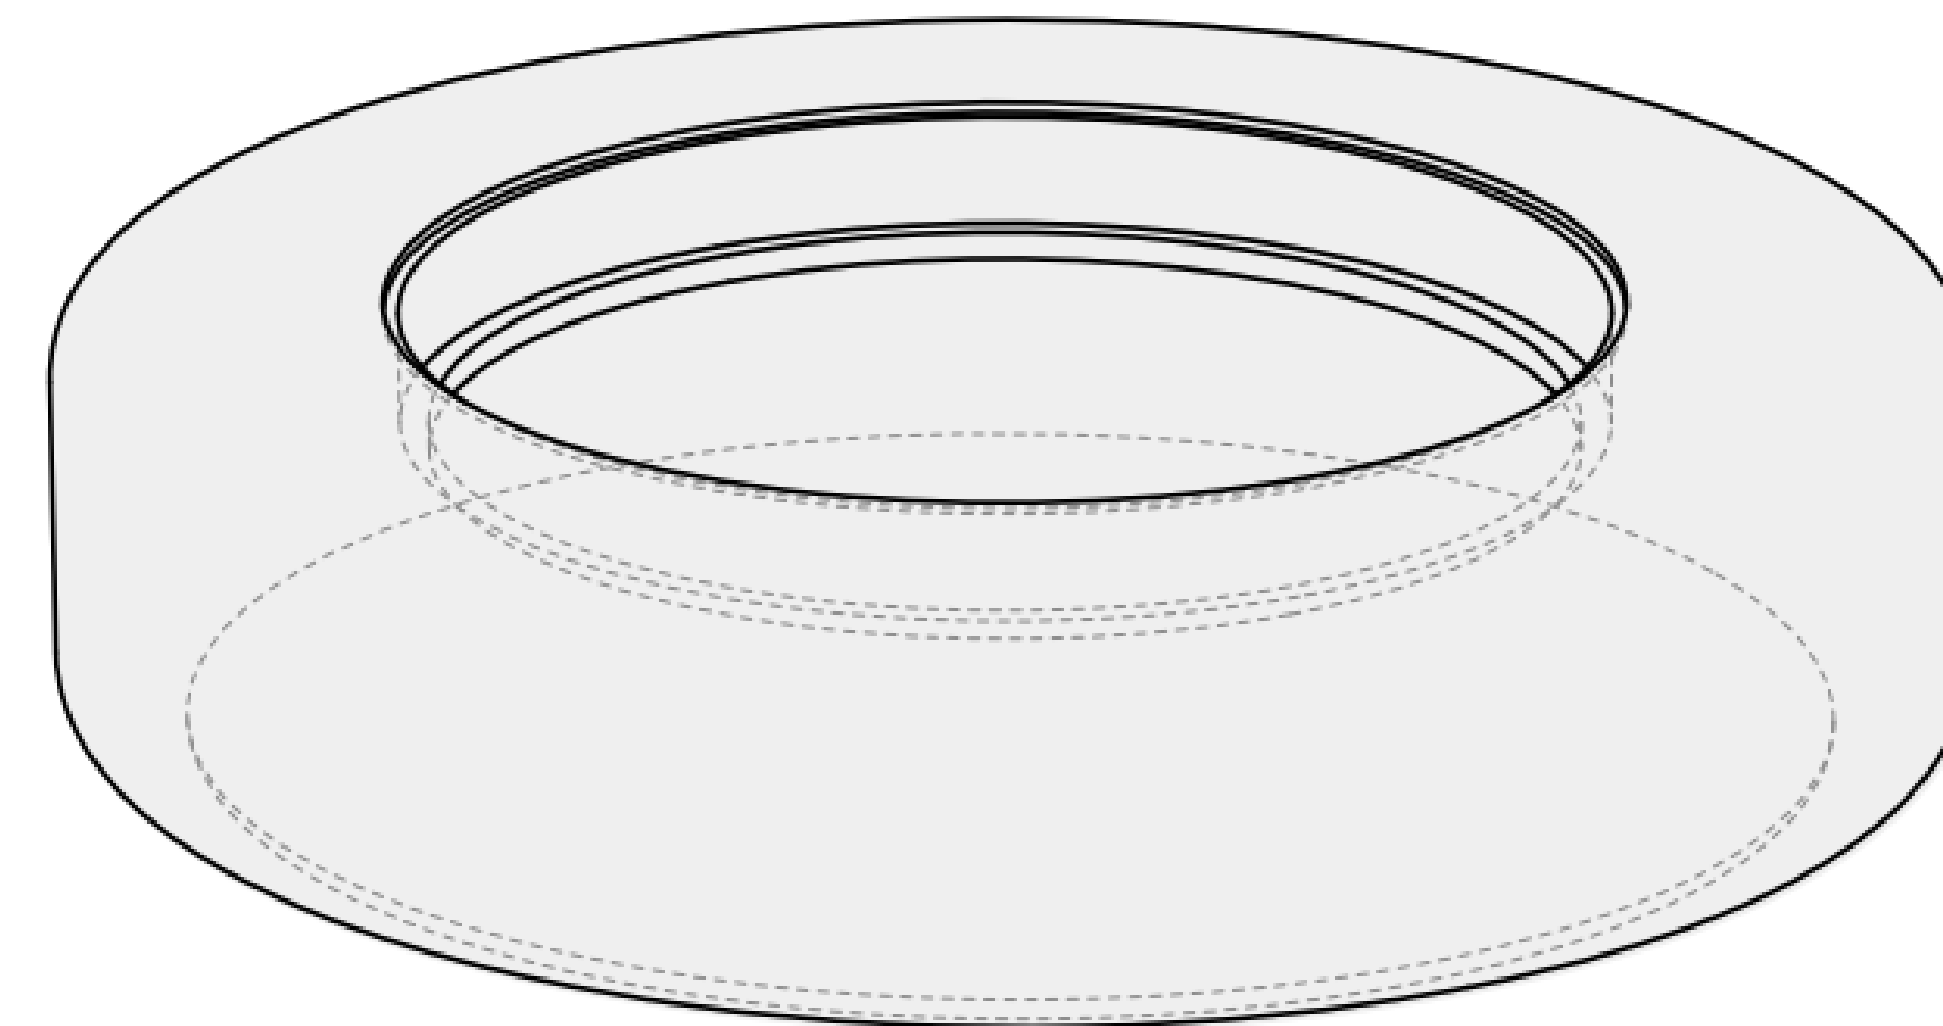

Oblica Rounded
45"

55 INCH

Oblica Rounded

01 TOP VIEW

04 PERSPECTIVE

02 FRONT VIEW

03 SIDE VIEW

01 TOP VIEW

03 PERSPECTIVE

02 FRONT VIEW

ALUMINUM COVER

Oblica Rounded
55"

65 INCH

Oblica Rounded

01 TOP VIEW

04 PERSPECTIVE

02 FRONT VIEW

03 SIDE VIEW

01 TOP VIEW

03 PERSPECTIVE

02 FRONT VIEW

ALUMINUM COVER

Oblica Rounded
65"