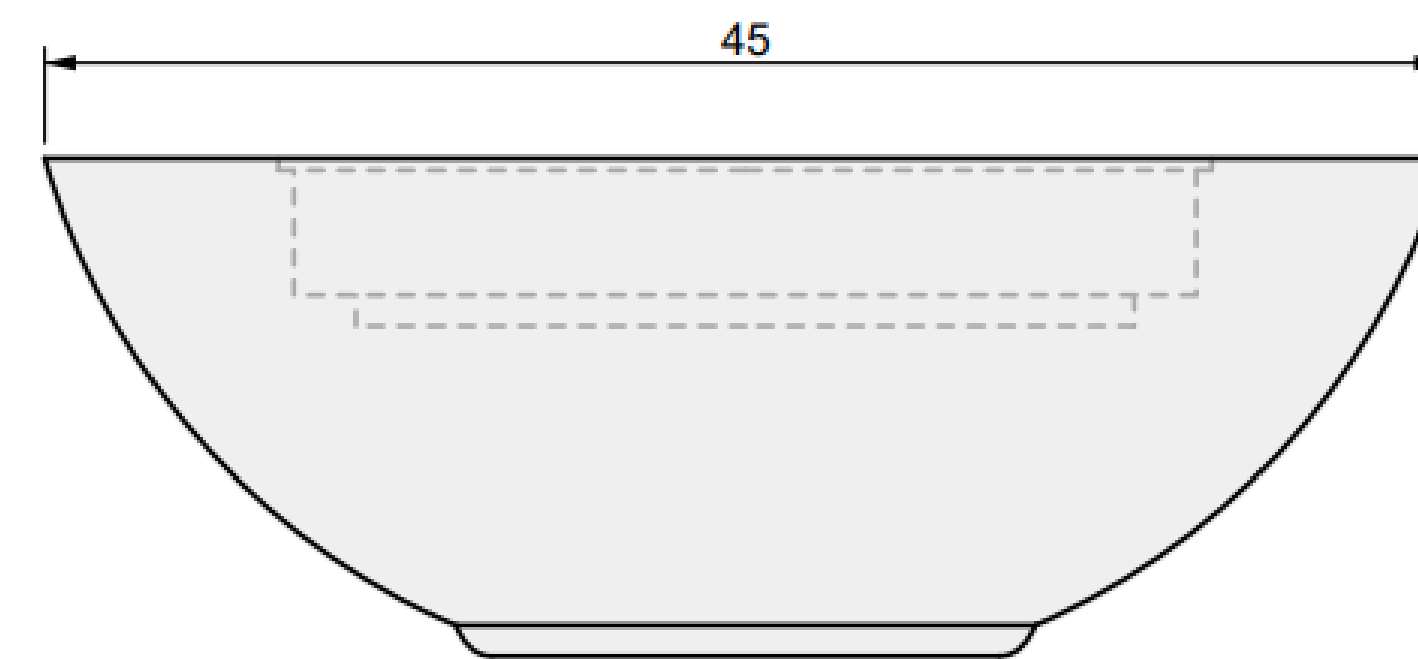

02 FRONT VIEW

ALUMINUM COVER

Toba Fire Table
35"

38 INCH

Toba Fire Table

01 TOP VIEW

04 PERSPECTIVE

02 FRONT VIEW

03 SIDE VIEW

01 TOP VIEW

03 PERSPECTIVE

02 FRONT VIEW

ALUMINUM COVER

Toba Fire Table
38"

45 INCH

Toba Fire Table

01 TOP VIEW

04 PERSPECTIVE

02 FRONT VIEW

03 SIDE VIEW

01 TOP VIEW

03 PERSPECTIVE

02 FRONT VIEW

ALUMINUM COVER