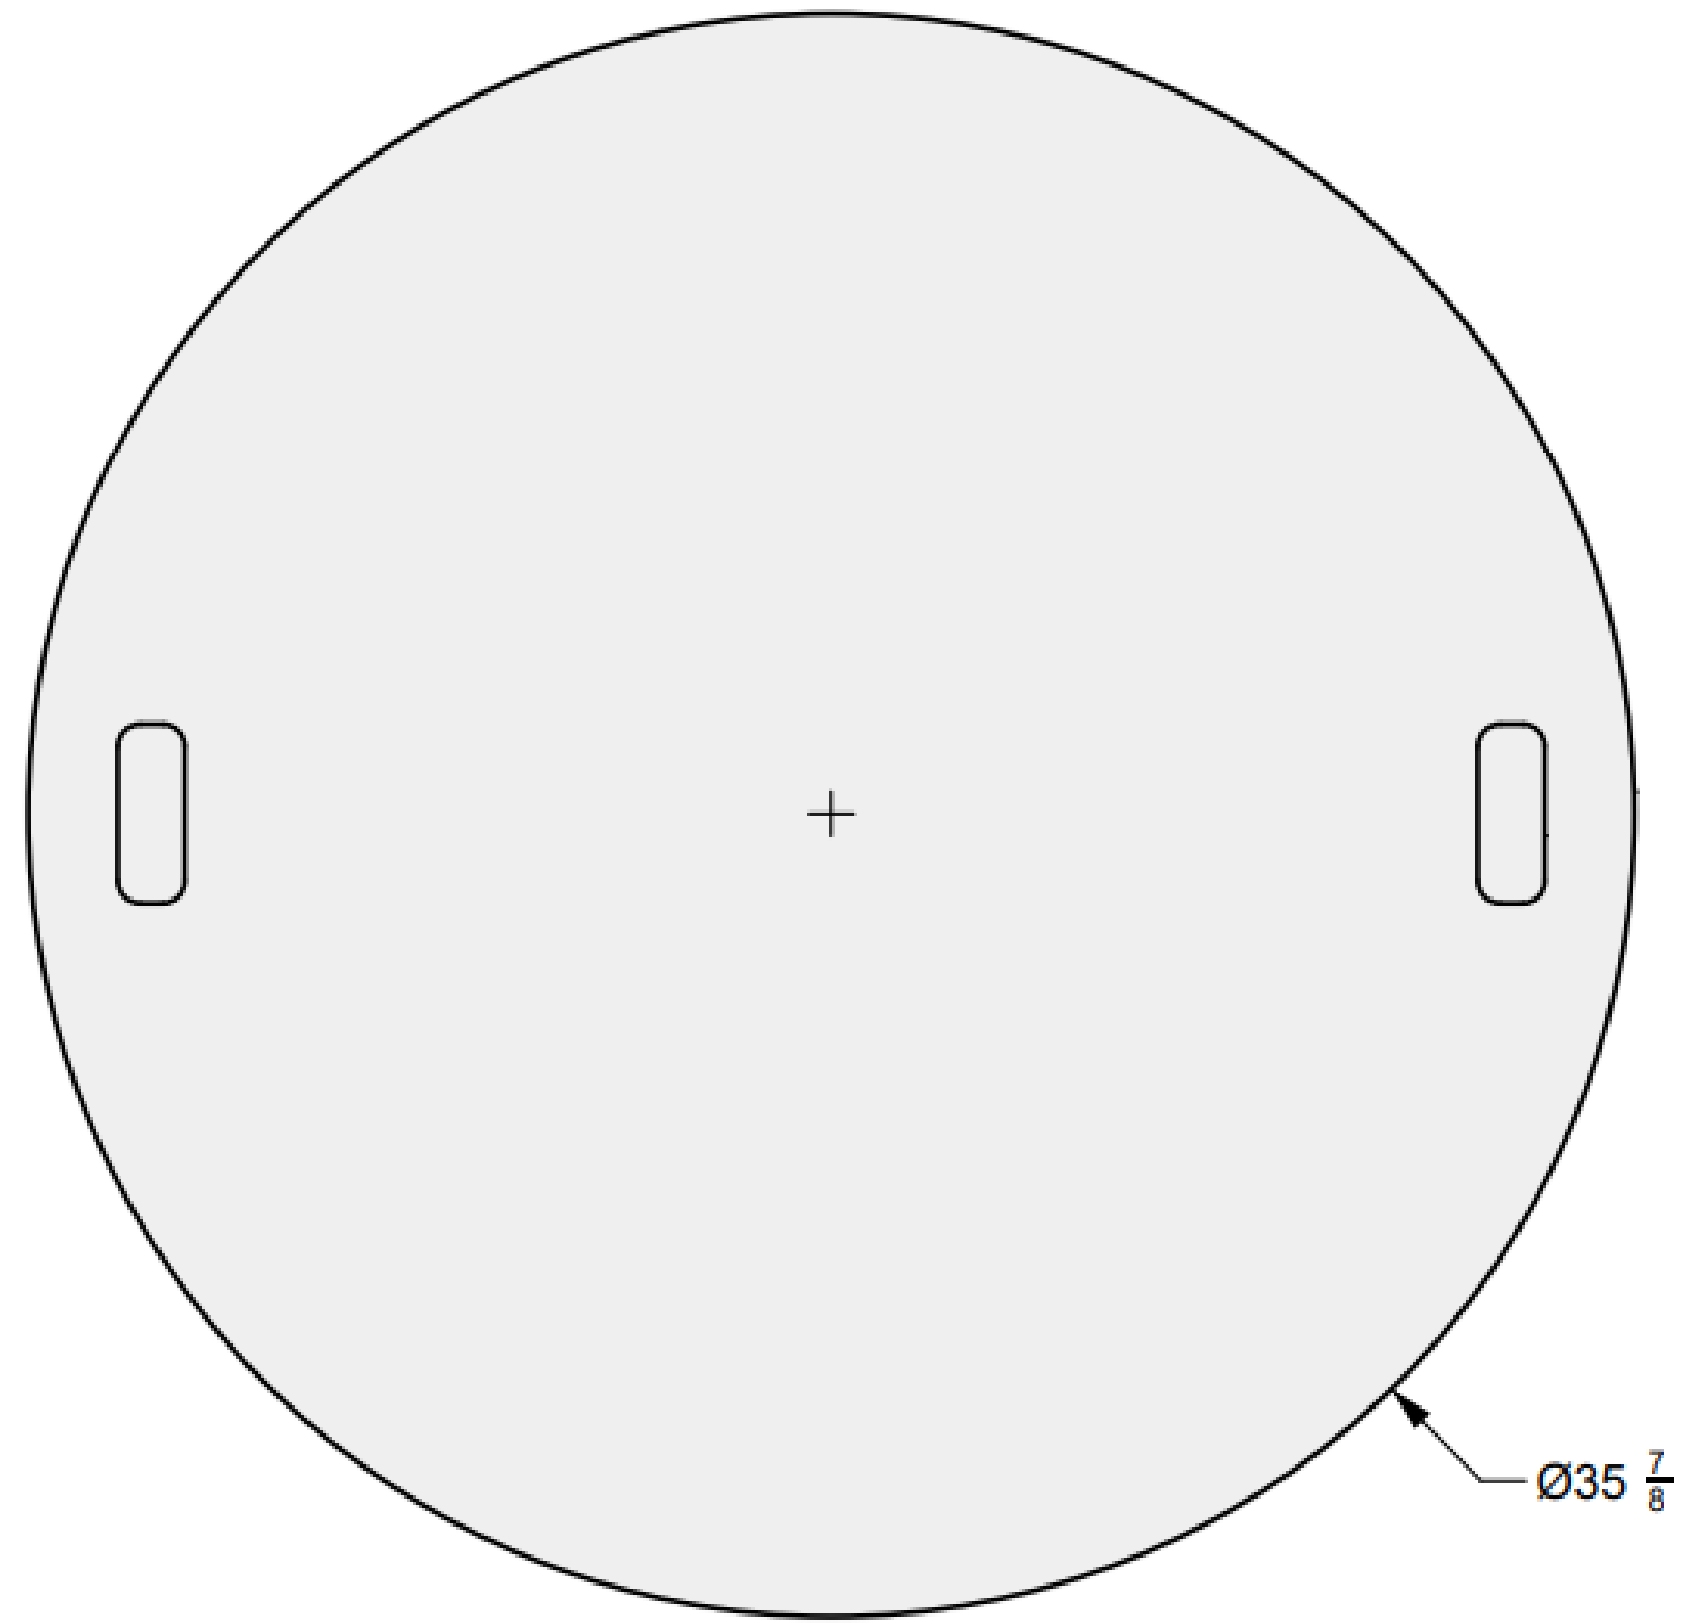

Toba Fire Table
45"

52 INCH

Toba Fire Table

01 TOP VIEW

04 PERSPECTIVE

01 TOP VIEW

03 PERSPECTIVE

02 FRONT VIEW