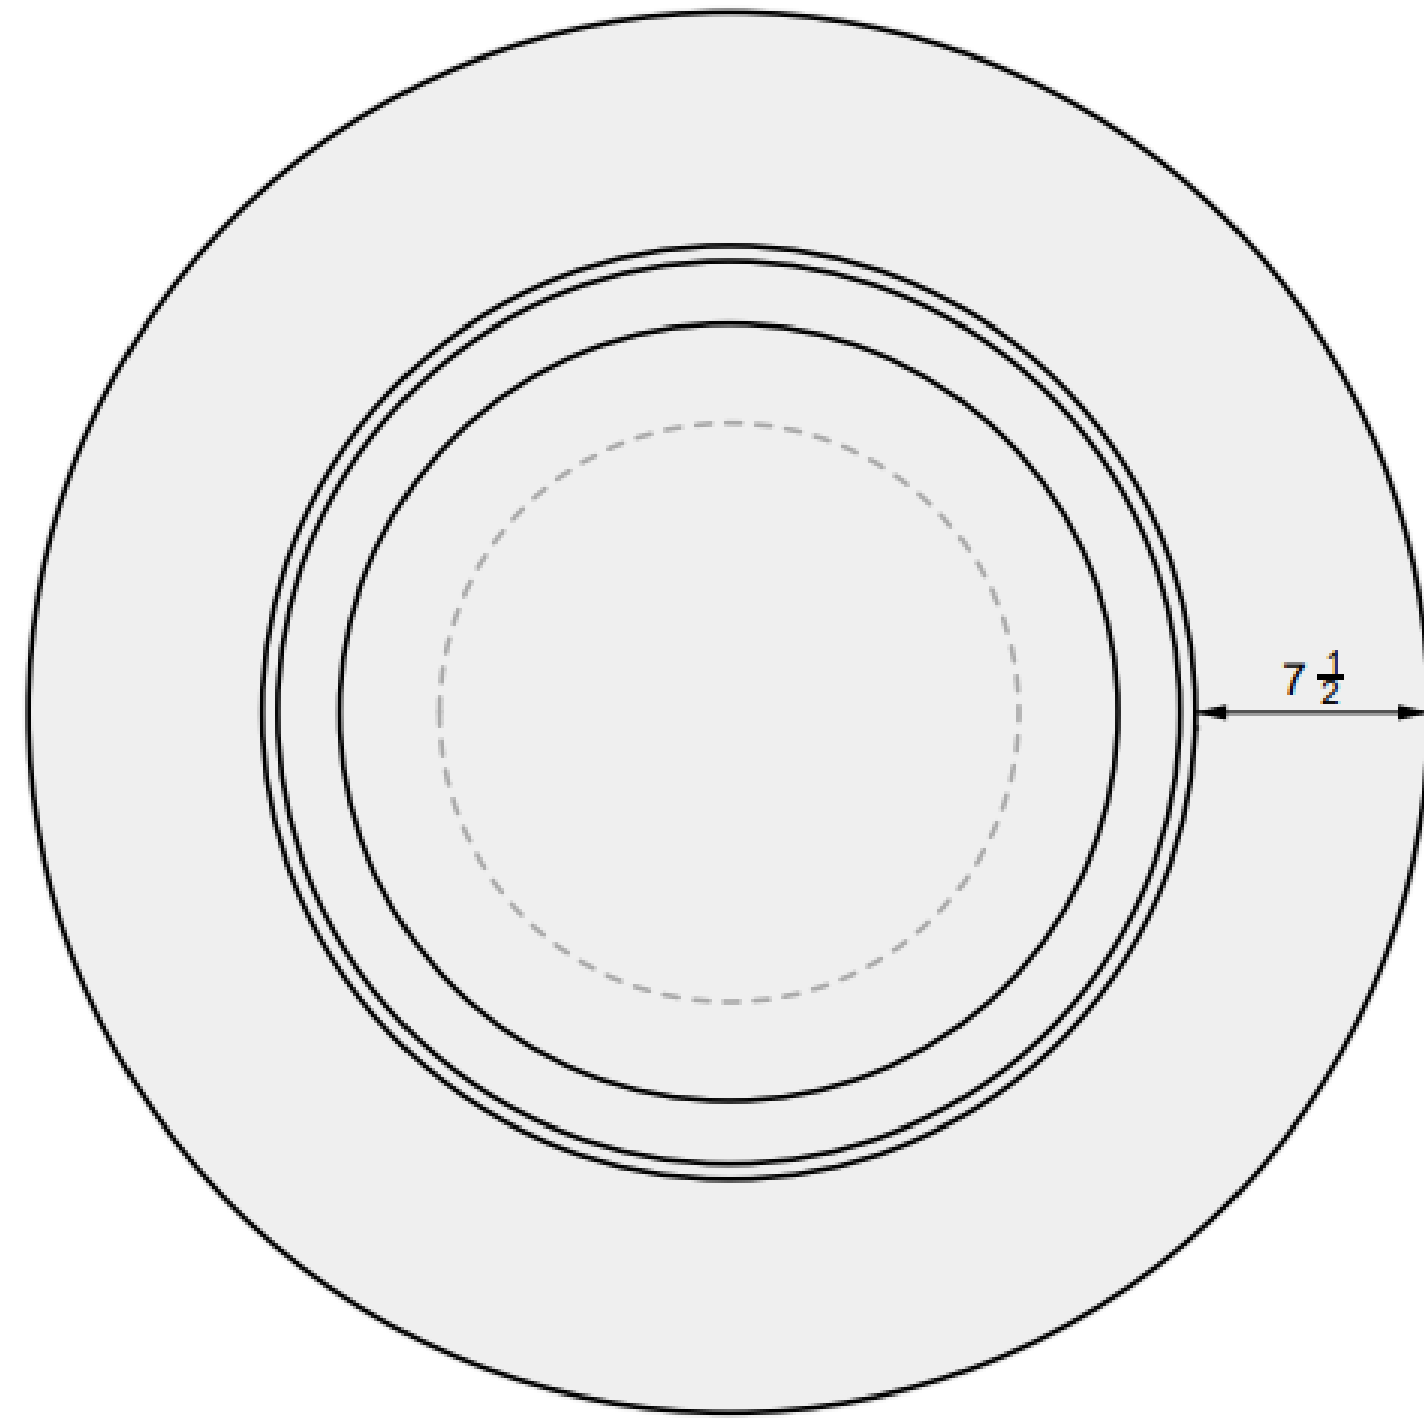

02 FRONT VIEW

ALUMINUM COVER

Toba Fire Table
35"

38 INCH

Toba Fire Table

01 TOP VIEW

04 PERSPECTIVE

02 FRONT VIEW

03 SIDE VIEW

01 TOP VIEW

03 PERSPECTIVE

02 FRONT VIEW

ALUMINUM COVER

Toba Fire Table
38"

45 INCH

Toba Fire Table

01 TOP VIEW

04 PERSPECTIVE

02 FRONT VIEW

03 SIDE VIEW

01 TOP VIEW

03 PERSPECTIVE

02 FRONT VIEW

ALUMINUM COVER

Toba Fire Table
45"

52 INCH

Toba Fire Table

01 TOP VIEW

04 PERSPECTIVE

01 TOP VIEW

03 PERSPECTIVE

02 FRONT VIEW