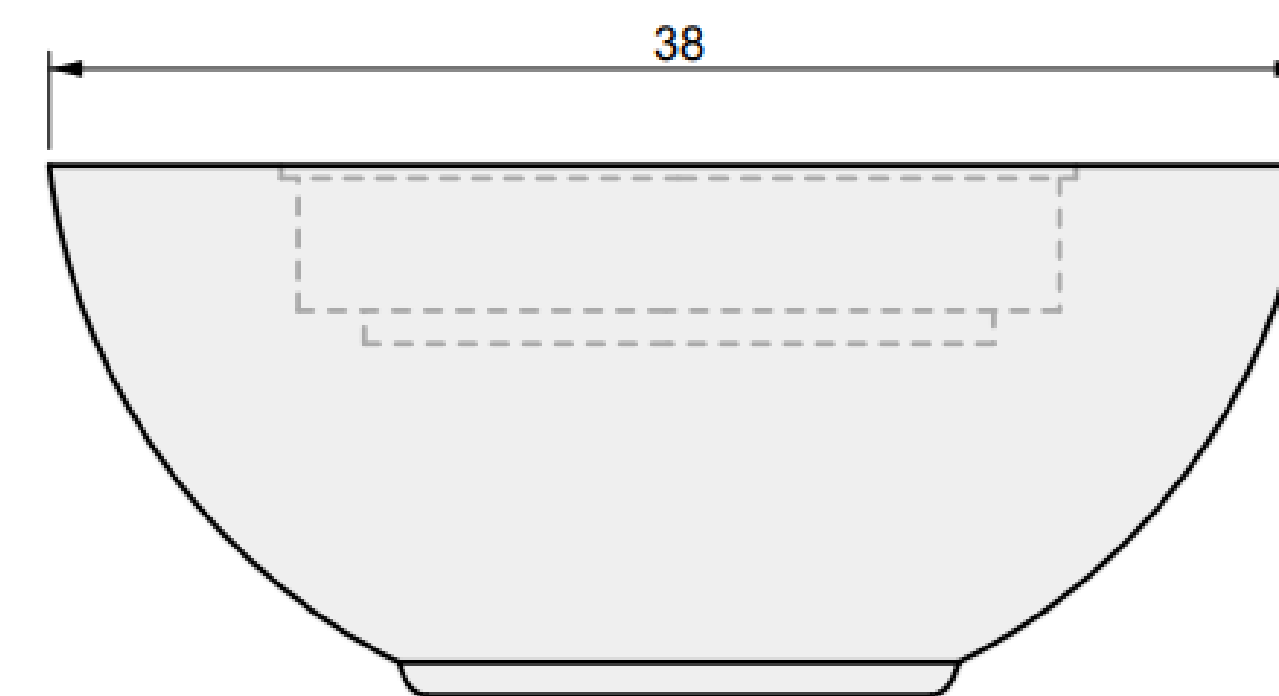

35 INCH

Toba Fire Table

01 TOP VIEW

04 PERSPECTIVE

02 FRONT VIEW

03 SIDE VIEW

01 TOP VIEW

03 PERSPECTIVE

02 FRONT VIEW

ALUMINUM COVER

Toba Fire Table
35"

38 INCH

Toba Fire Table

01 TOP VIEW

04 PERSPECTIVE

02 FRONT VIEW

03 SIDE VIEW

01 TOP VIEW

03 PERSPECTIVE

02 FRONT VIEW

ALUMINUM COVER

Toba Fire Table
38"

45 INCH

Toba Fire Table

01 TOP VIEW

04 PERSPECTIVE

02 FRONT VIEW

03 SIDE VIEW

01 TOP VIEW

03 PERSPECTIVE

02 FRONT VIEW

ALUMINUM COVER