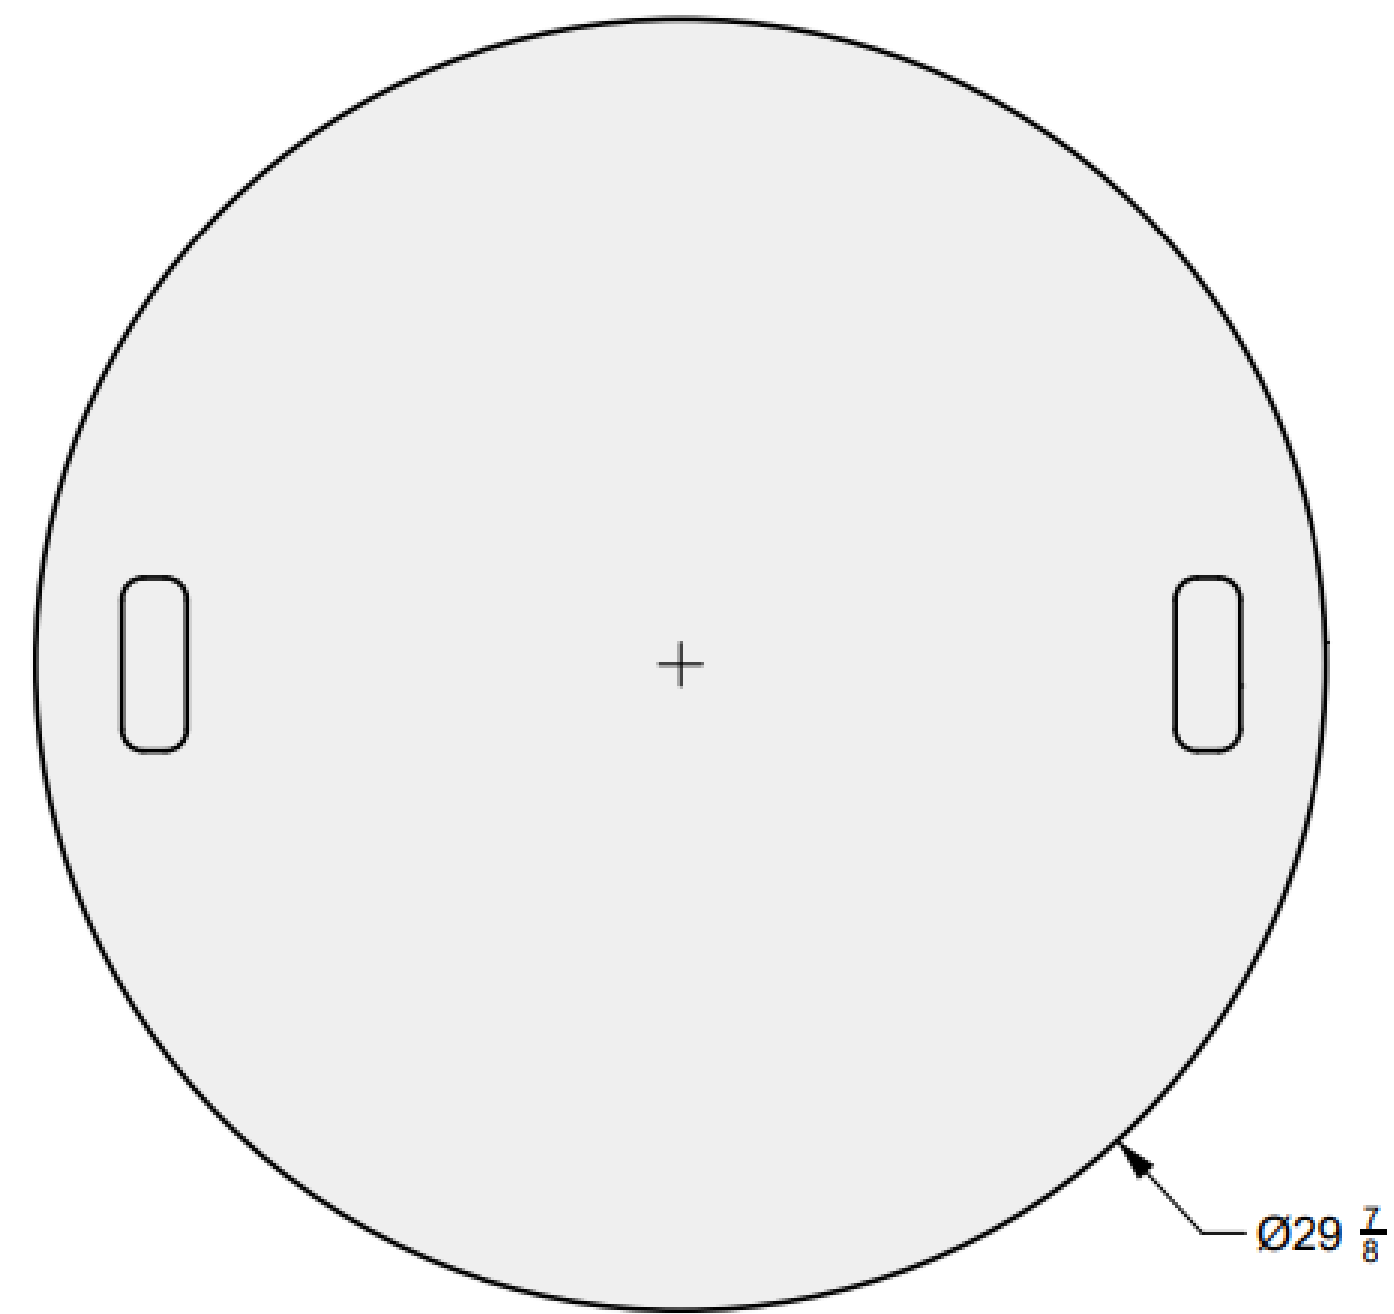

03 SIDE VIEW

01 TOP VIEW

03 PERSPECTIVE

02 FRONT VIEW

ALUMINUM COVER

Toba Fire Table
38"

45 INCH

Toba Fire Table

01 TOP VIEW

04 PERSPECTIVE

02 FRONT VIEW

03 SIDE VIEW

01 TOP VIEW

03 PERSPECTIVE

02 FRONT VIEW

ALUMINUM COVER

Toba Fire Table
45"

52 INCH

Toba Fire Table

01 TOP VIEW

04 PERSPECTIVE

01 TOP VIEW

03 PERSPECTIVE

02 FRONT VIEW