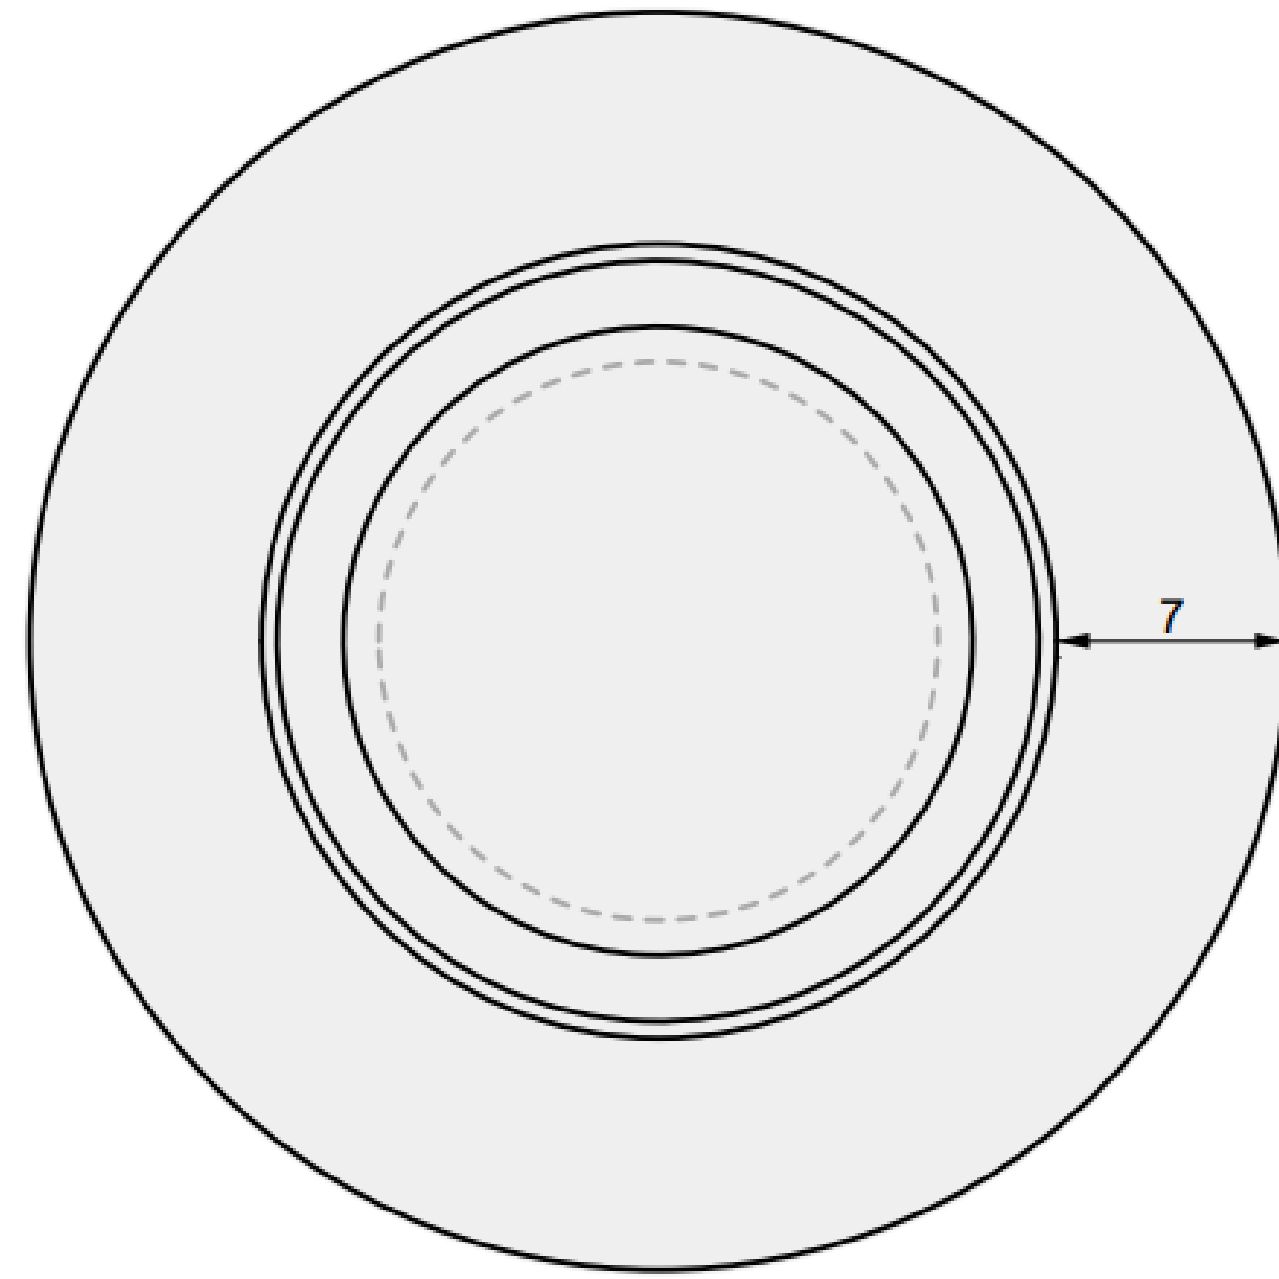

35 INCH

Toba Fire Table

01 TOP VIEW

04 PERSPECTIVE

02 FRONT VIEW

03 SIDE VIEW

01 TOP VIEW

03 PERSPECTIVE

02 FRONT VIEW

ALUMINUM COVER

Toba Fire Table
35"

38 INCH

Toba Fire Table

01 TOP VIEW

04 PERSPECTIVE

02 FRONT VIEW

03 SIDE VIEW

01 TOP VIEW

03 PERSPECTIVE

02 FRONT VIEW

ALUMINUM COVER

Toba Fire Table
38"

45 INCH

Toba Fire Table

Toba Fire Table
45"

52 INCH

Toba Fire Table

01 TOP VIEW

04 PERSPECTIVE

01 TOP VIEW

03 PERSPECTIVE

02 FRONT VIEW