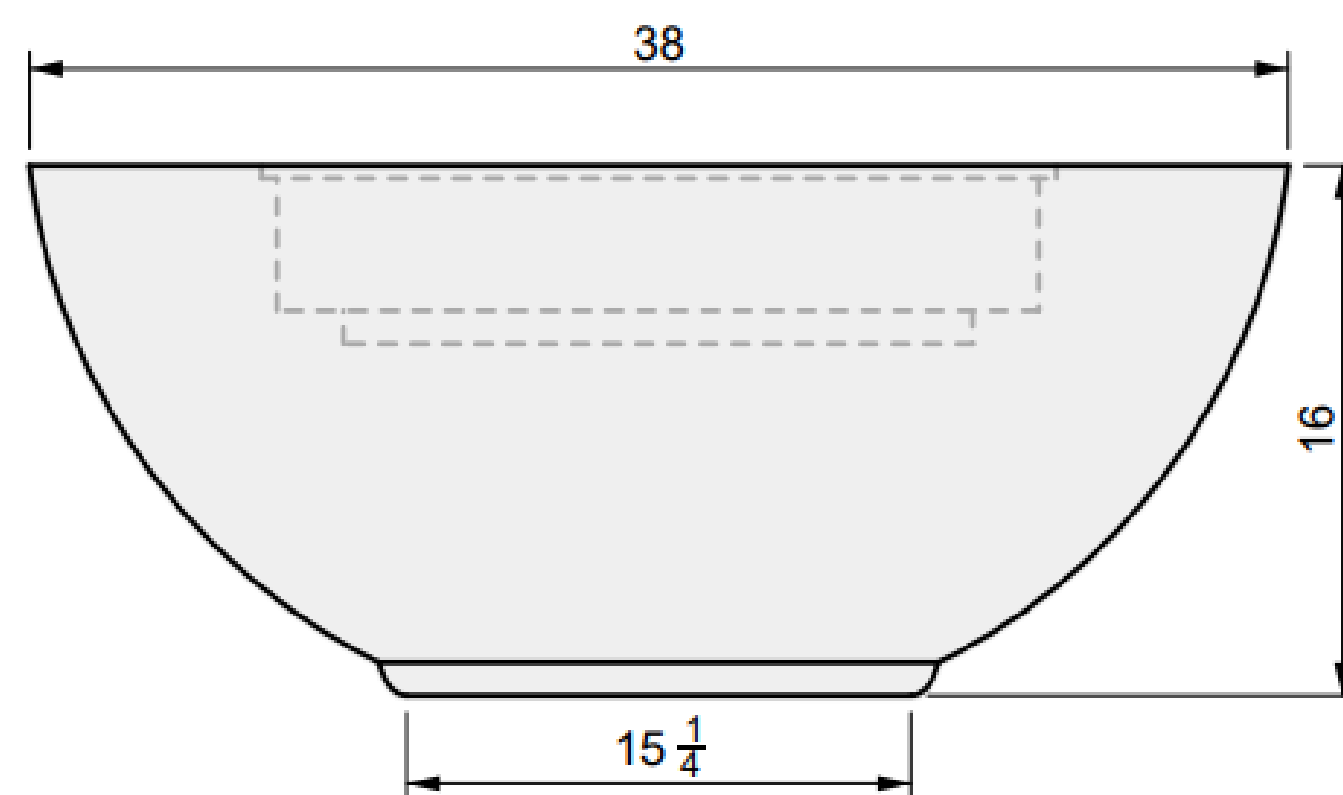

35 INCH

Toba Fire Table

01 TOP VIEW

04 PERSPECTIVE

02 FRONT VIEW

03 SIDE VIEW

01 TOP VIEW

03 PERSPECTIVE

02 FRONT VIEW

ALUMINUM COVER

Toba Fire Table
35"

38 INCH

Toba Fire Table

01 TOP VIEW

04 PERSPECTIVE

02 FRONT VIEW

03 SIDE VIEW

01 TOP VIEW

03 PERSPECTIVE

02 FRONT VIEW

ALUMINUM COVER

Toba Fire Table
38"

45 INCH

Toba Fire Table