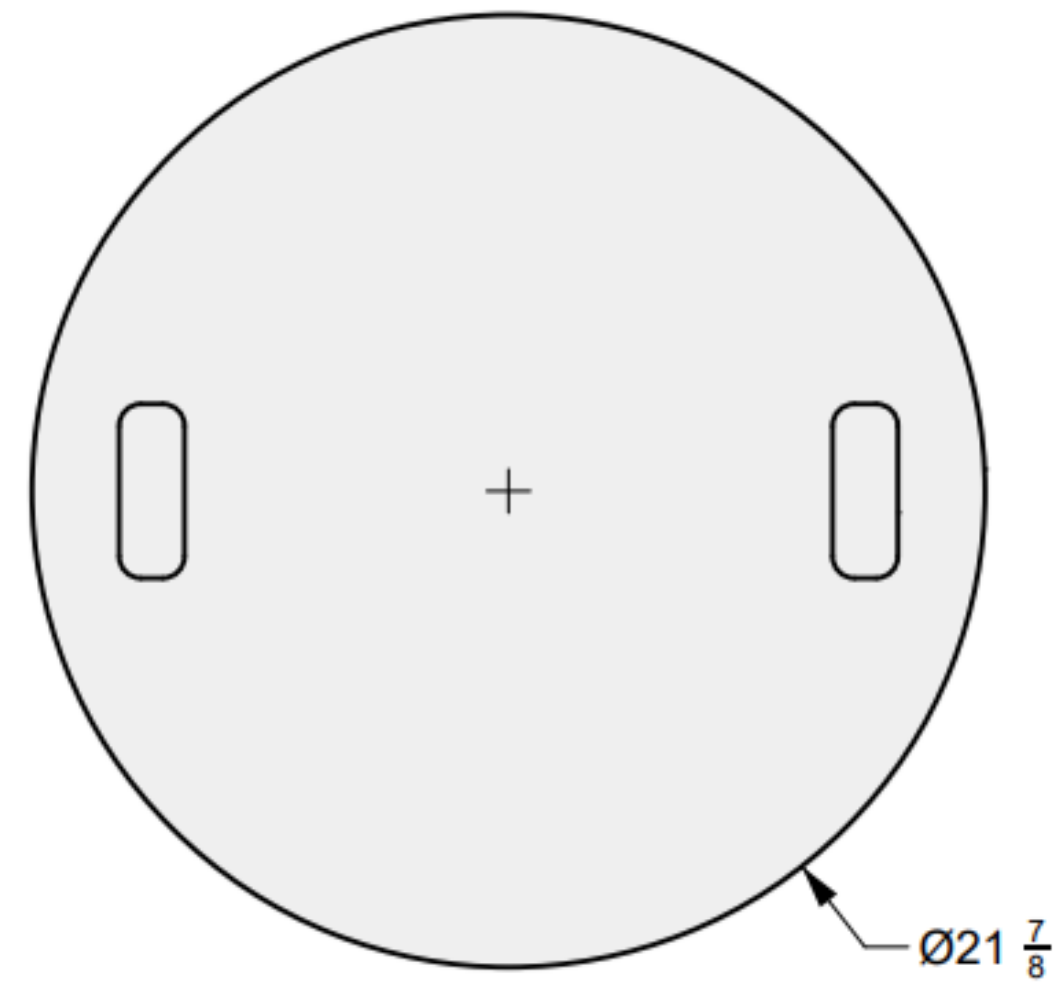

35 INCH

Toba Fire Table

01 TOP VIEW

04 PERSPECTIVE

02 FRONT VIEW

03 SIDE VIEW

01 TOP VIEW

03 PERSPECTIVE

02 FRONT VIEW

ALUMINUM COVER

Toba Fire Table
35"

38 INCH

Toba Fire Table

01 TOP VIEW

04 PERSPECTIVE

02 FRONT VIEW

03 SIDE VIEW

01 TOP VIEW

03 PERSPECTIVE

02 FRONT VIEW

ALUMINUM COVER

Toba Fire Table
38"

45 INCH

Toba Fire Table