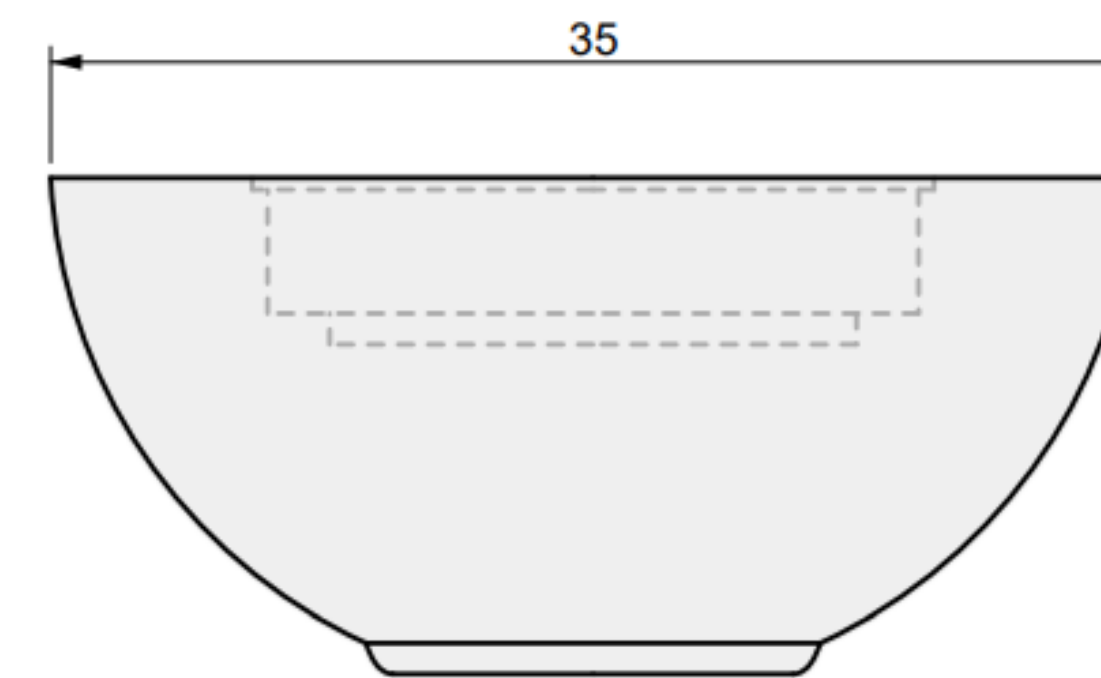

35 INCH

Toba Fire Table

01 TOP VIEW

04 PERSPECTIVE

02 FRONT VIEW

03 SIDE VIEW

01 TOP VIEW

03 PERSPECTIVE

02 FRONT VIEW

ALUMINUM COVER

Toba Fire Table
35"

38 INCH

Toba Fire Table

01 TOP VIEW

04 PERSPECTIVE

02 FRONT VIEW

03 SIDE VIEW

01 TOP VIEW

03 PERSPECTIVE

02 FRONT VIEW

ALUMINUM COVER

Toba Fire Table
38"

45 INCH

Toba Fire Table