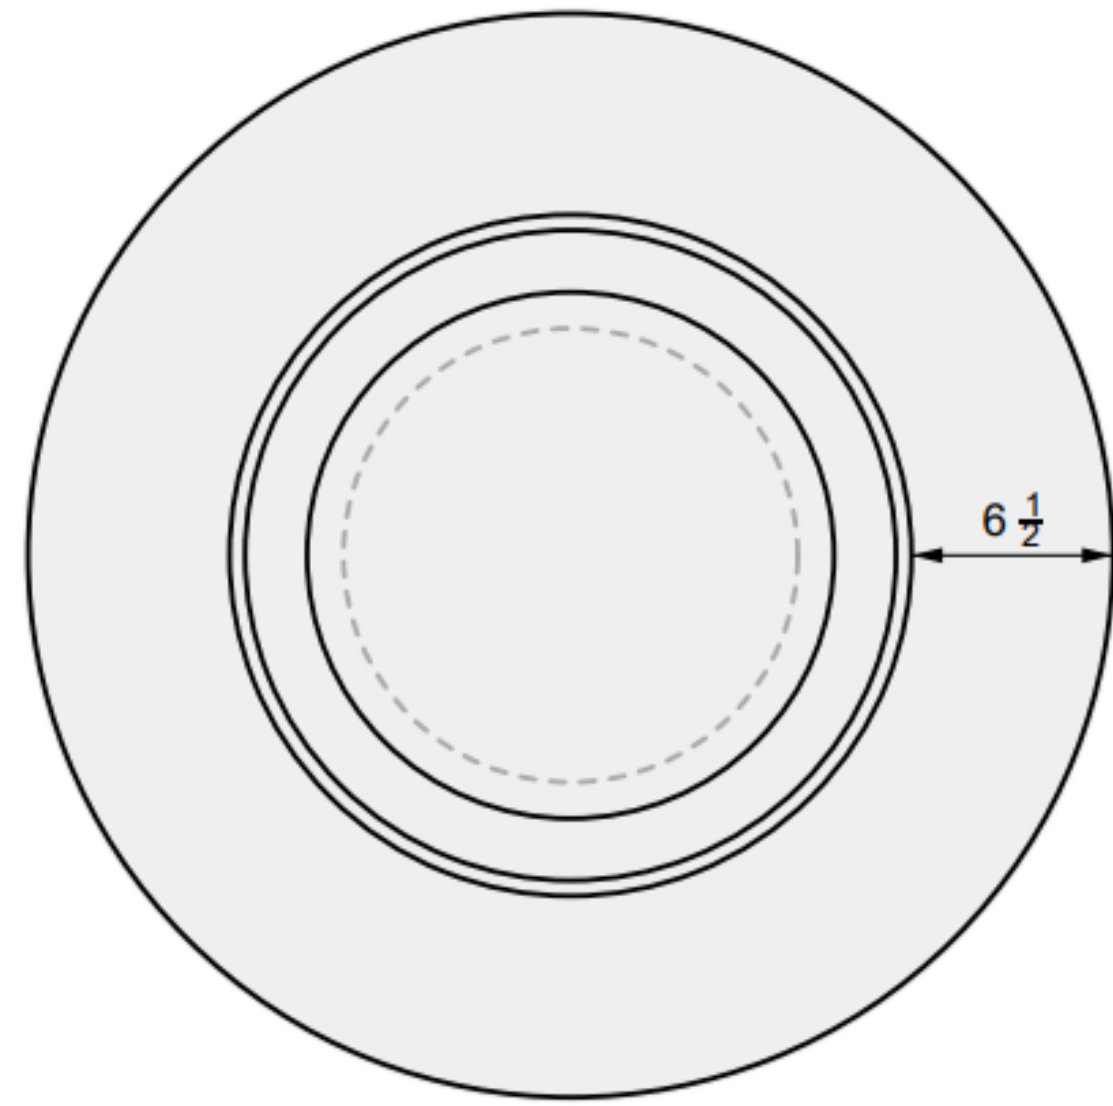

35 INCH

Toba Fire Table

01 TOP VIEW

04 PERSPECTIVE

02 FRONT VIEW

03 SIDE VIEW

01 TOP VIEW

03 PERSPECTIVE

02 FRONT VIEW

ALUMINUM COVER

Toba Fire Table
35"

38 INCH

Toba Fire Table

01 TOP VIEW

04 PERSPECTIVE

02 FRONT VIEW

03 SIDE VIEW

01 TOP VIEW

03 PERSPECTIVE

02 FRONT VIEW

ALUMINUM COVER

Toba Fire Table
38"

45 INCH

Toba Fire Table

Toba Fire Table
45"

52 INCH

Toba Fire Table

01 TOP VIEW

04 PERSPECTIVE

01 TOP VIEW

03 PERSPECTIVE

02 FRONT VIEW