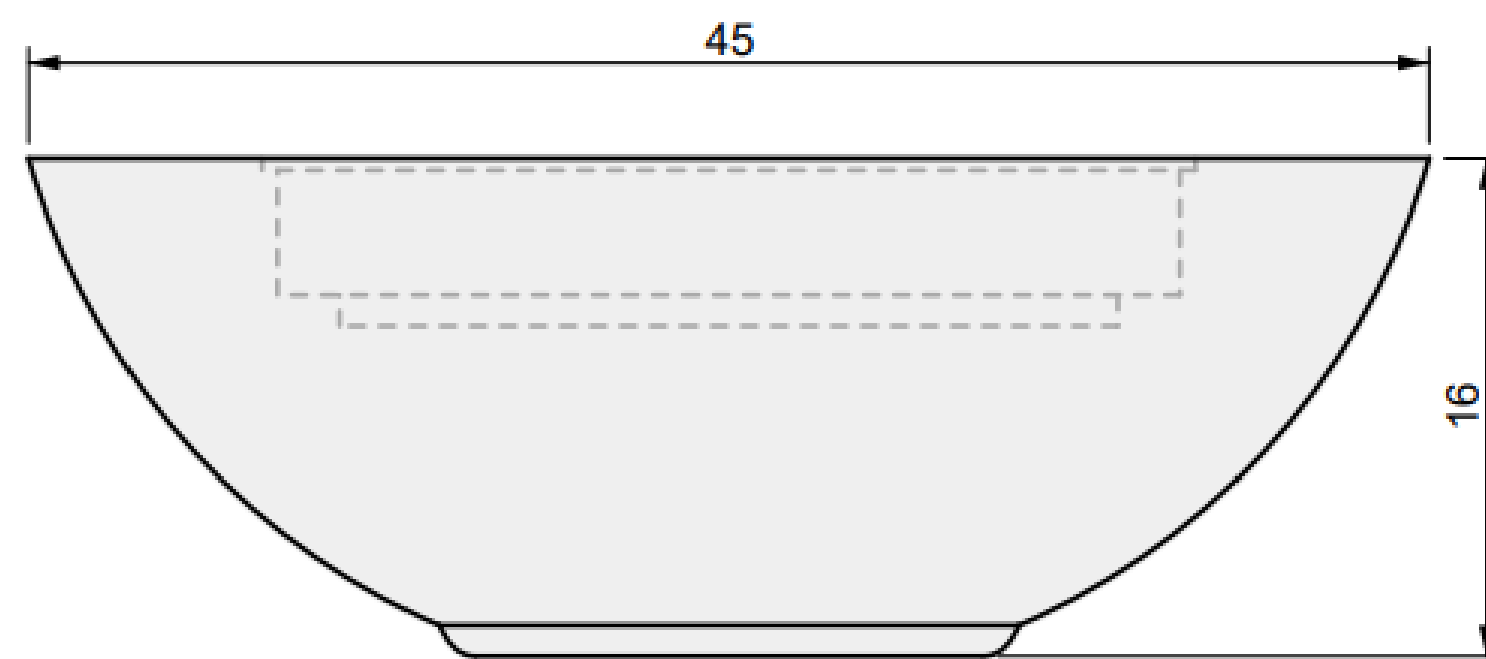

02 FRONT VIEW

ALUMINUM COVER

Toba Fire Table
35"

38 INCH

Toba Fire Table

01 TOP VIEW

04 PERSPECTIVE

02 FRONT VIEW

03 SIDE VIEW

01 TOP VIEW

03 PERSPECTIVE

02 FRONT VIEW

ALUMINUM COVER

Toba Fire Table
38"

45 INCH

Toba Fire Table

01 TOP VIEW

04 PERSPECTIVE

02 FRONT VIEW

03 SIDE VIEW

01 TOP VIEW

03 PERSPECTIVE

02 FRONT VIEW

ALUMINUM COVER