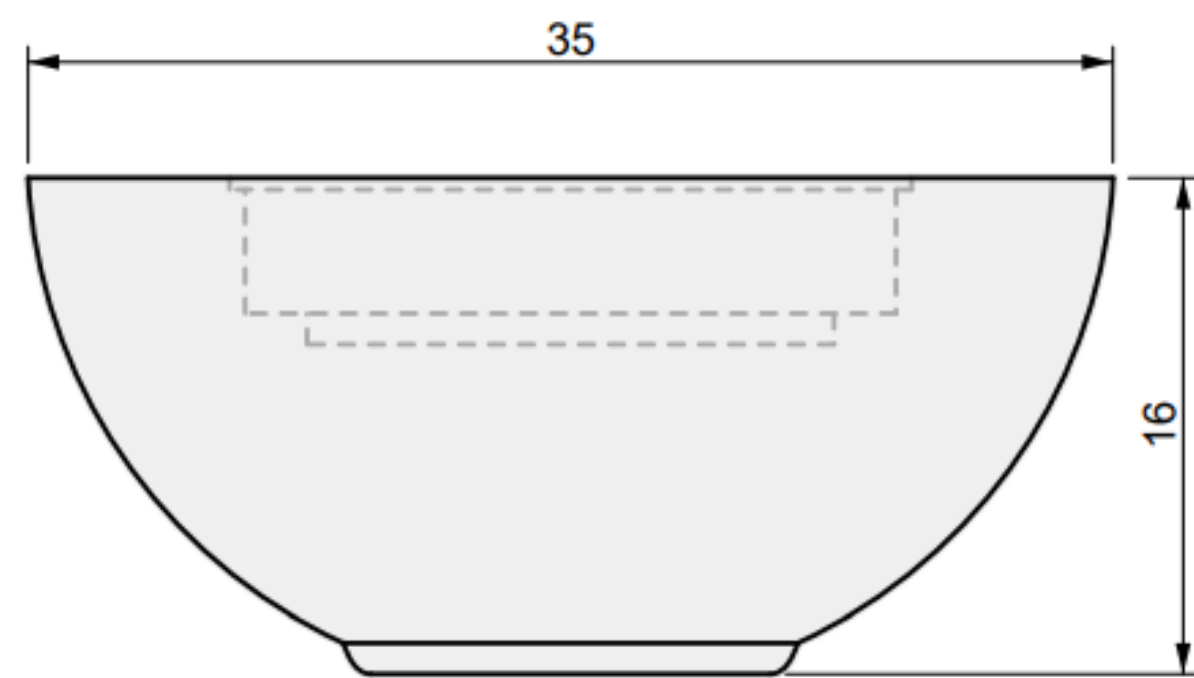

35 INCH

Toba Fire Table

01 TOP VIEW

04 PERSPECTIVE

02 FRONT VIEW

03 SIDE VIEW

01 TOP VIEW

03 PERSPECTIVE

02 FRONT VIEW

ALUMINUM COVER

Toba Fire Table
35"

38 INCH

Toba Fire Table

01 TOP VIEW

04 PERSPECTIVE

02 FRONT VIEW

03 SIDE VIEW

01 TOP VIEW

03 PERSPECTIVE

02 FRONT VIEW

ALUMINUM COVER

Toba Fire Table
38"

45 INCH

Toba Fire Table