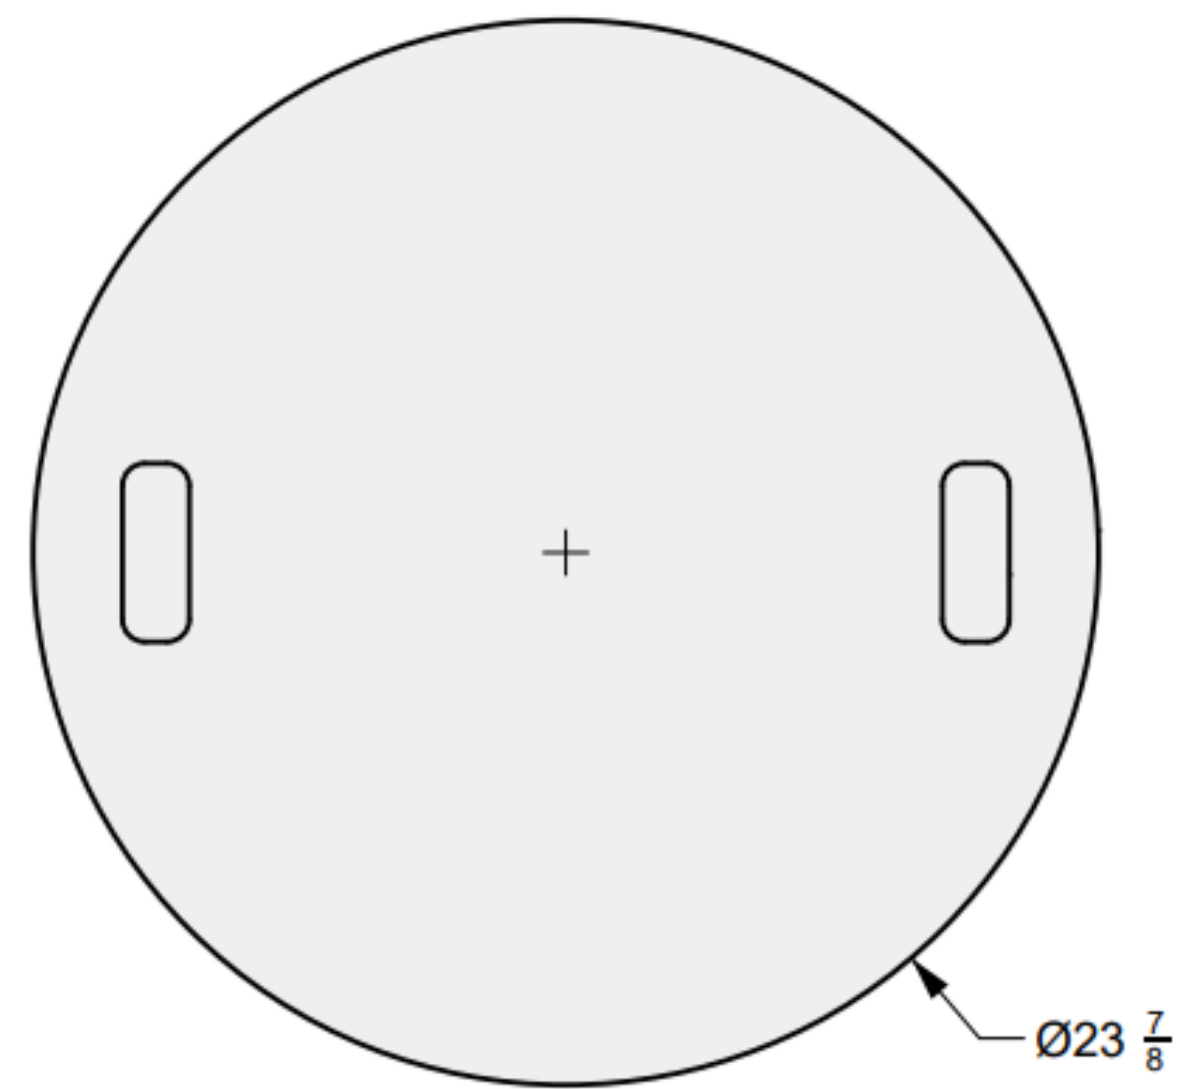

35 INCH

Toba Fire Table

01 TOP VIEW

04 PERSPECTIVE

02 FRONT VIEW

03 SIDE VIEW

01 TOP VIEW

03 PERSPECTIVE

02 FRONT VIEW

ALUMINUM COVER

Toba Fire Table
35"

38 INCH

Toba Fire Table

01 TOP VIEW

04 PERSPECTIVE

02 FRONT VIEW

03 SIDE VIEW

01 TOP VIEW

03 PERSPECTIVE

02 FRONT VIEW

ALUMINUM COVER

Toba Fire Table
38"

45 INCH

Toba Fire Table