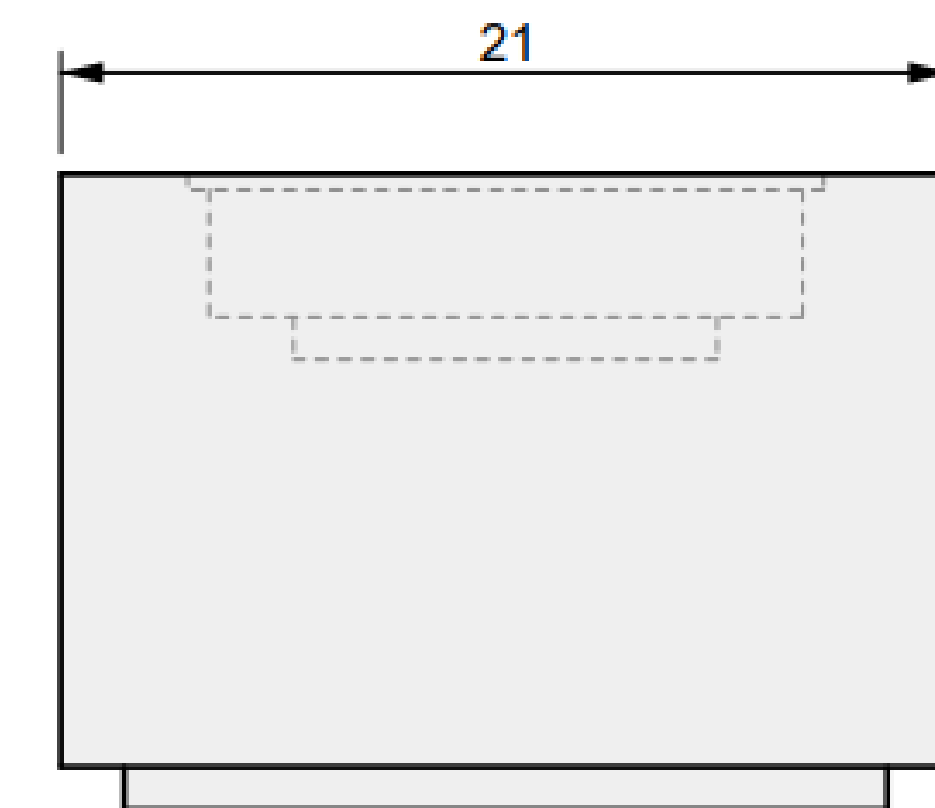

# 55 INCH

Lumera Agudo

01 TOP VIEW

04 PERSPECTIVE

02 FRONT VIEW

03 SIDE VIEW

01 TOP VIEW

03 PERSPECTIVE

# ALUMINUM COVER

Lumera Agudo 55"

# 65 INCH

Lumera Agudo

01 TOP VIEW

04 PERSPECTIVE

02 FRONT VIEW

03 SIDE VIEW

01 TOP VIEW

03 PERSPECTIVE

# 75 INCH

Lumera Agudo

01 TOP VIEW

04 PERSPECTIVE

02 FRONT VIEW

03 SIDE VIEW

01 TOP VIEW

03 PERSPECTIVE