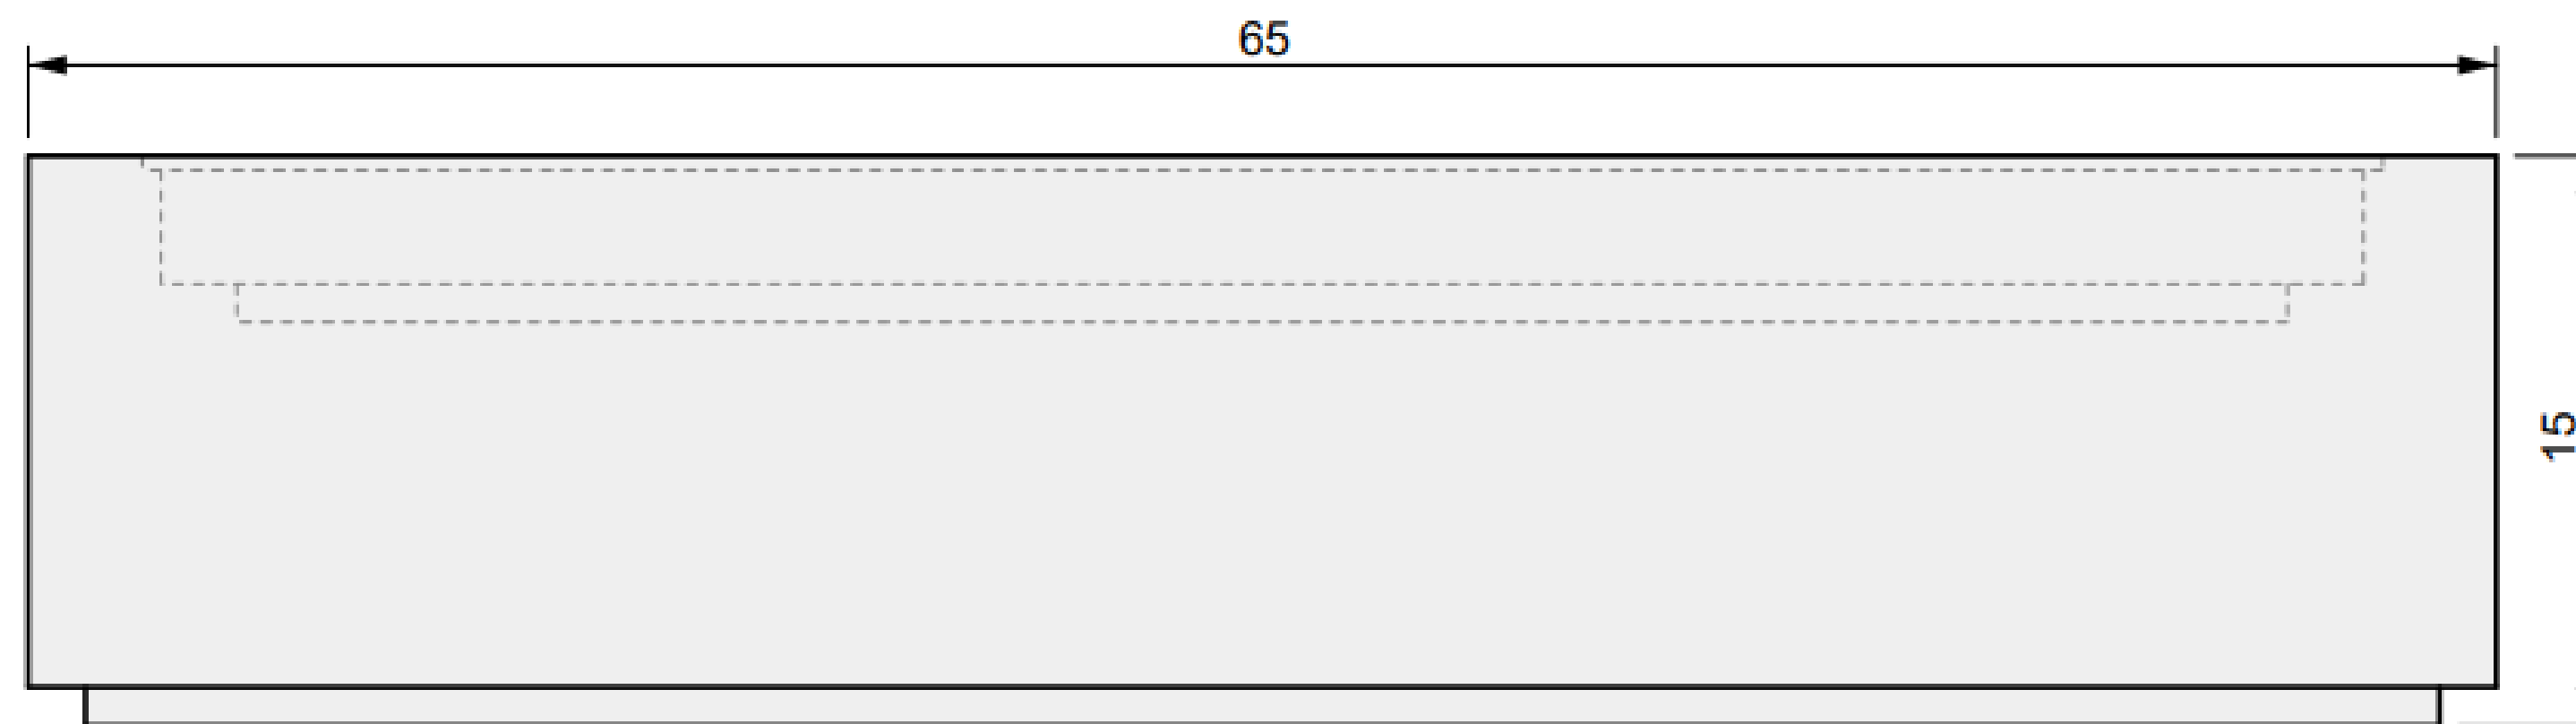

# ALUMINUM COVER

Lumera Agudo 55"

# 65 INCH

Lumera Agudo

01 TOP VIEW

04 PERSPECTIVE

02 FRONT VIEW

03 SIDE VIEW

01 TOP VIEW

03 PERSPECTIVE

# 75 INCH

Lumera Agudo

01 TOP VIEW

04 PERSPECTIVE

02 FRONT VIEW

03 SIDE VIEW

01 TOP VIEW

03 PERSPECTIVE