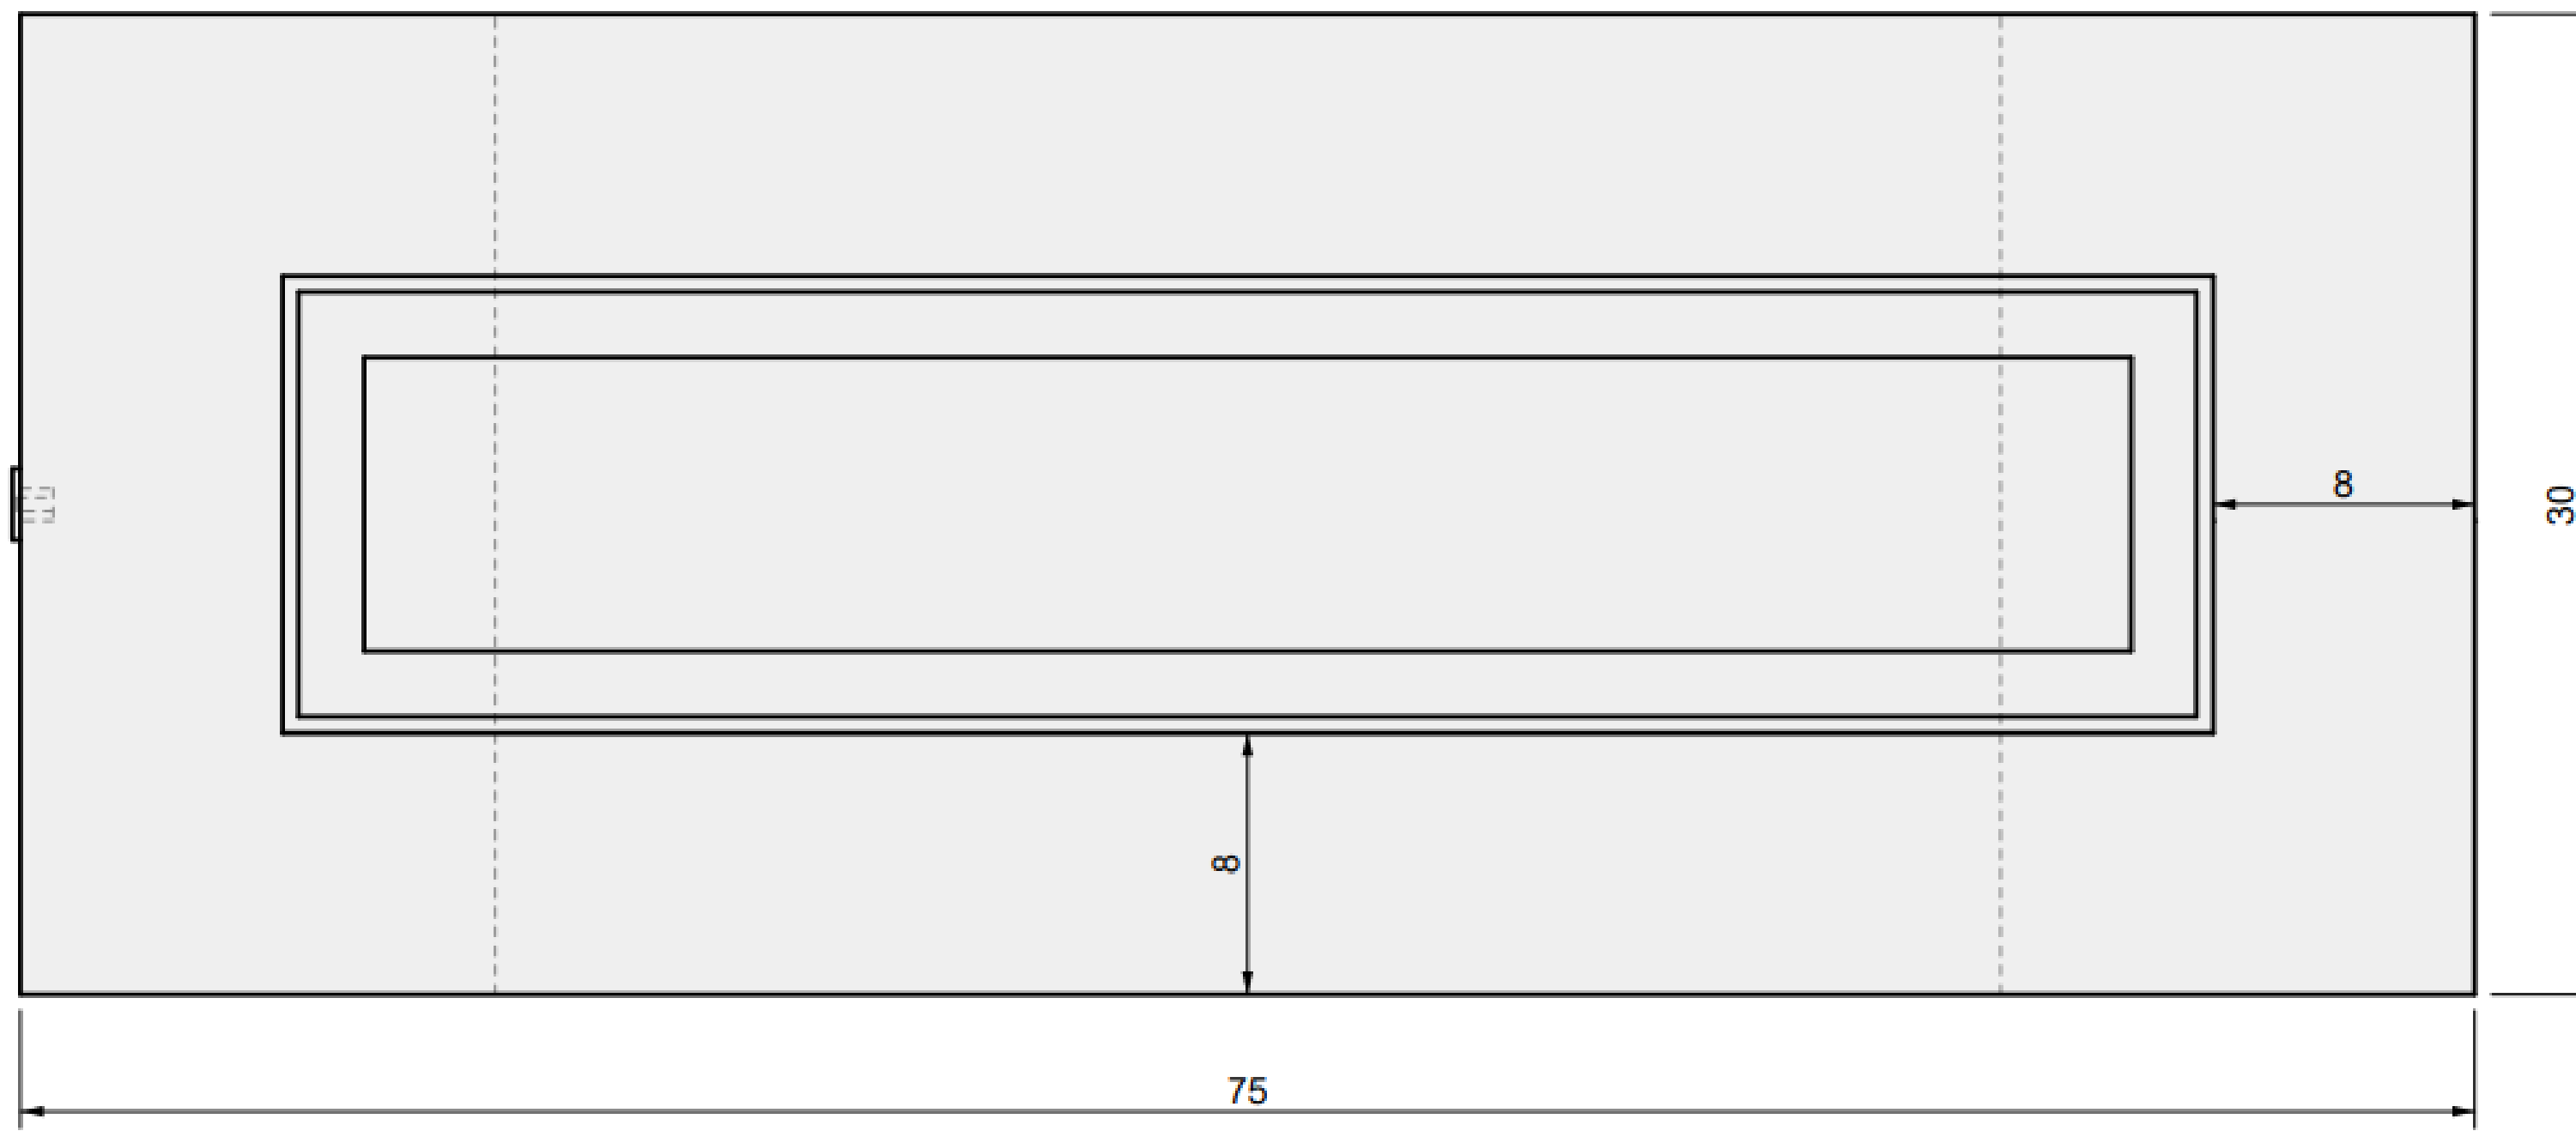

75 INCH

The Den Fire Table

01 TOP VIEW