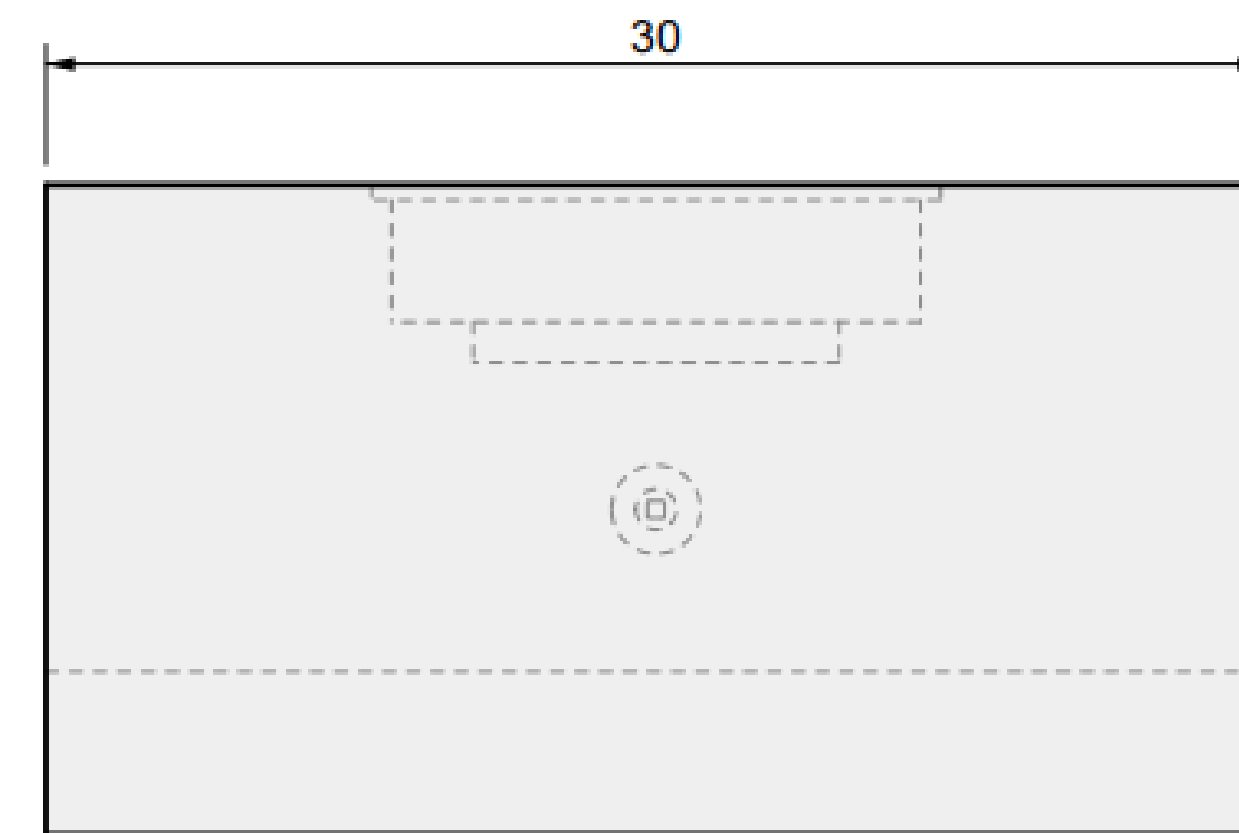

# 55 INCH

# ALUMINUM COVER

The Den Fire Table  
55"

01 TOP VIEW

02 FRONT VIEW

04 PERSPECTIVE

03 SIDE VIEW