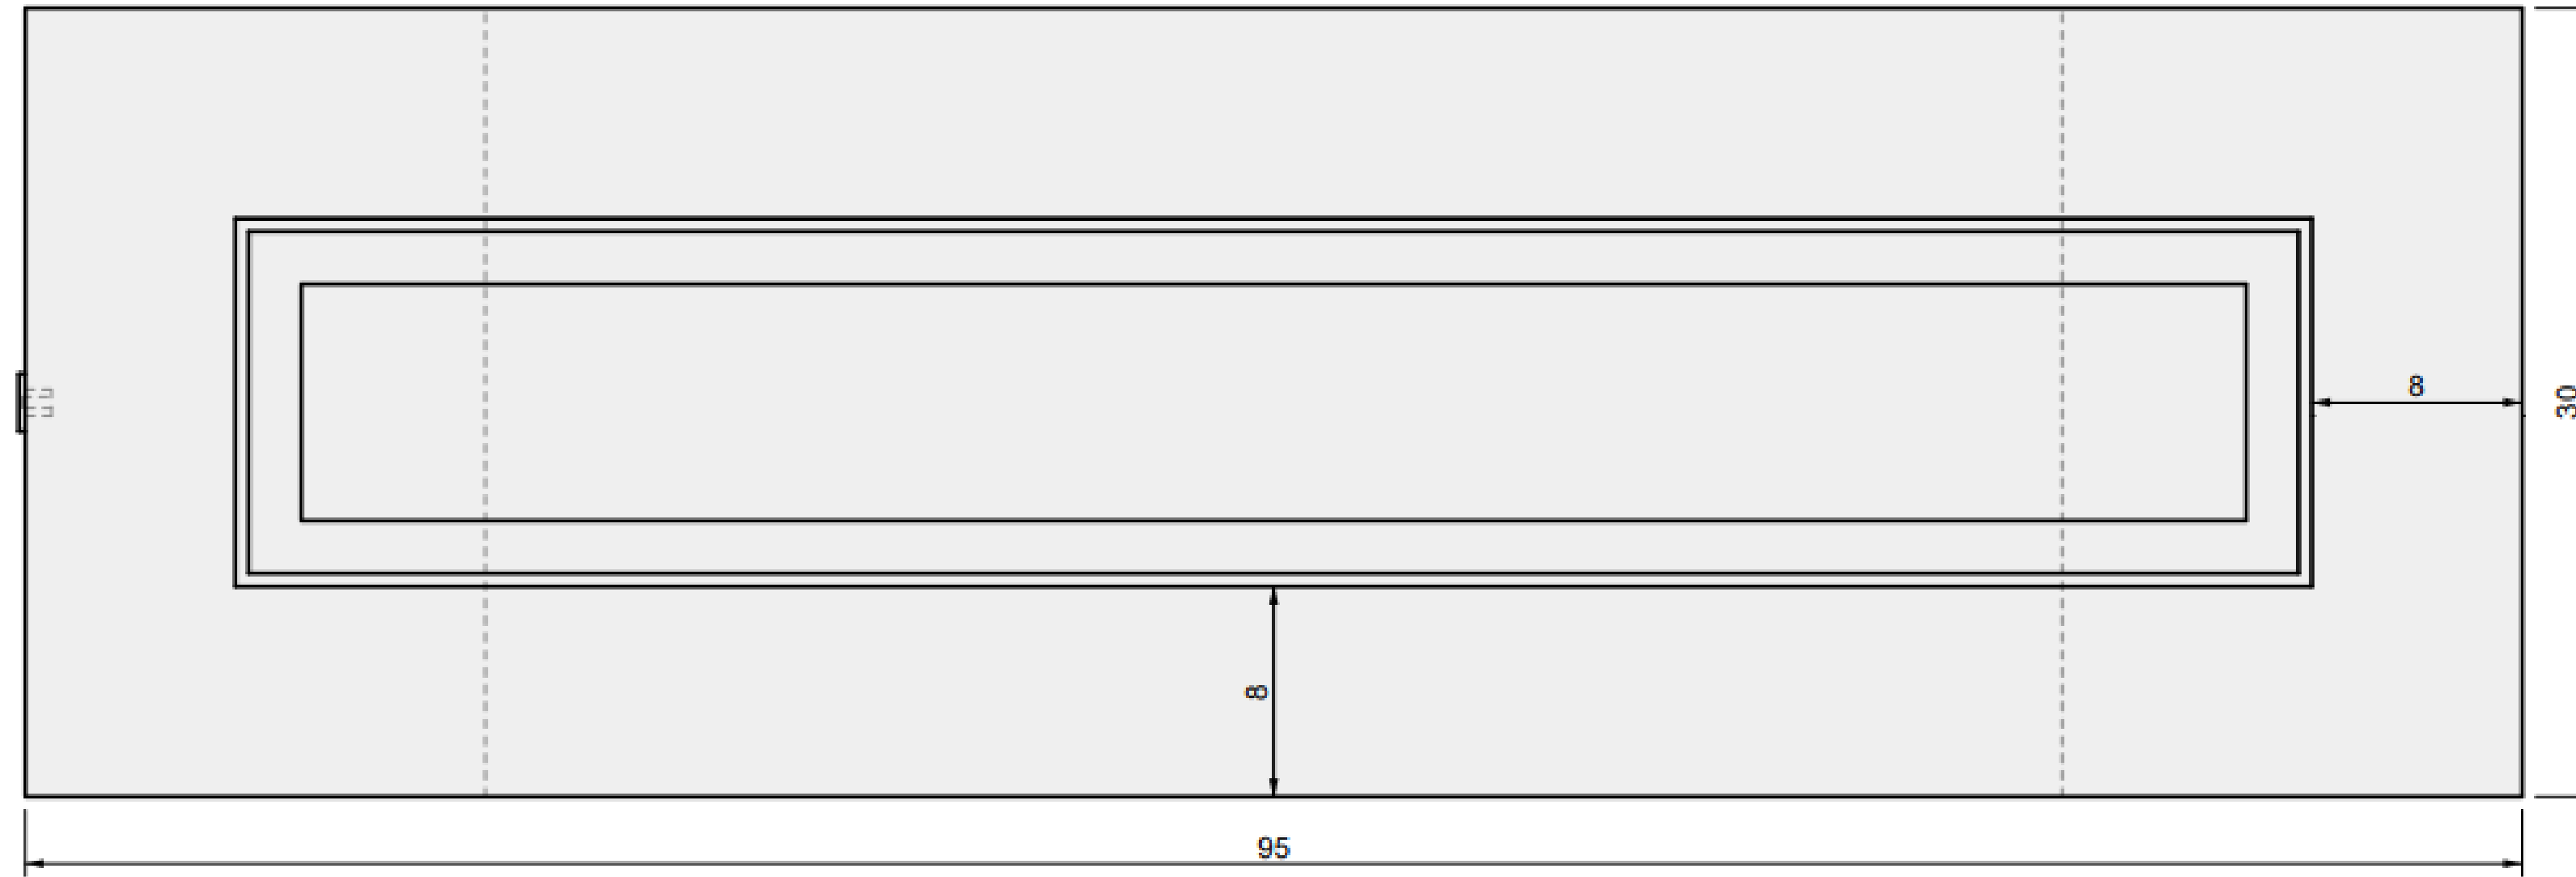

95 INCH

The Den Fire Table

04 PERSPECTIVE

01 TOP VIEW

02 FRONT VIEW

03 SIDE VIEW