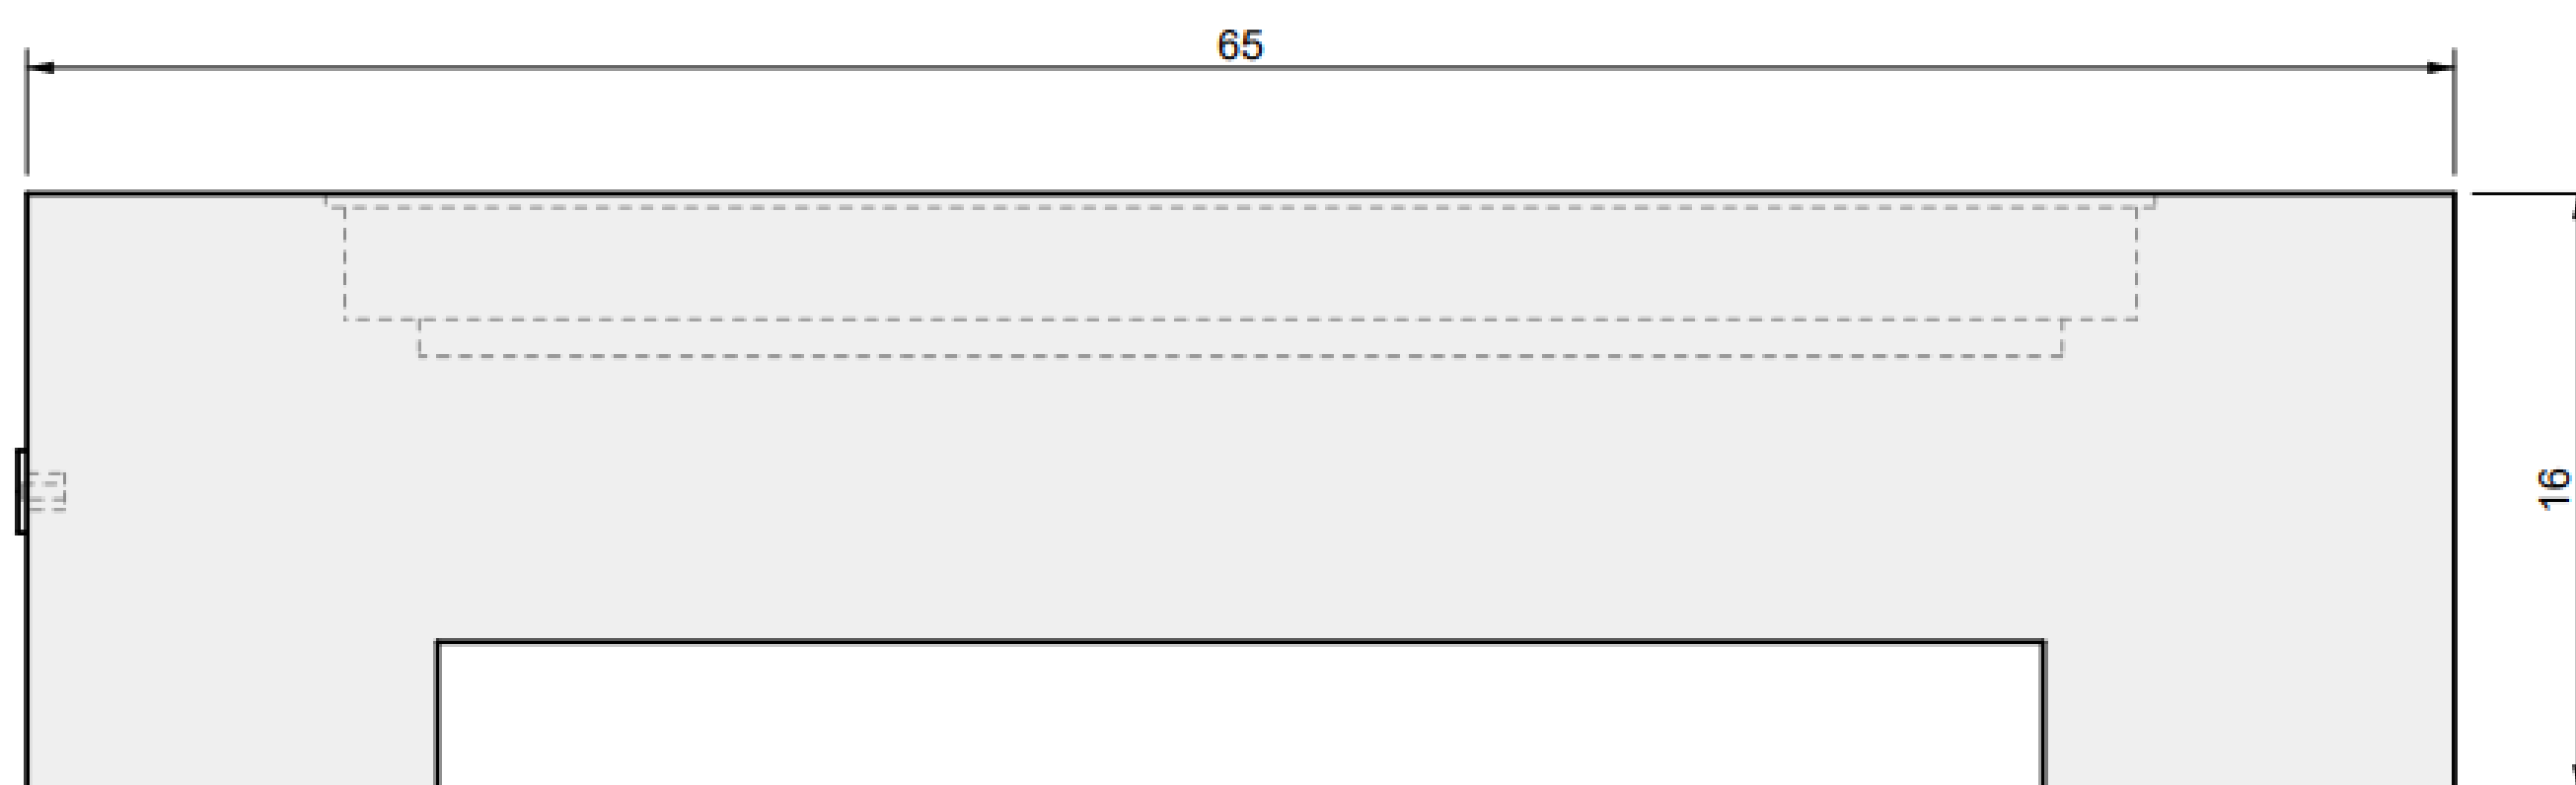

# ALUMINUM COVER

The Den Fire Table  
55"

01 TOP VIEW

02 FRONT VIEW

04 PERSPECTIVE

03 SIDE VIEW

## The Den Fire Table

01 TOP VIEW

04 PERSPECTIVE

02 FRONT VIEW

03 SIDE VIEW