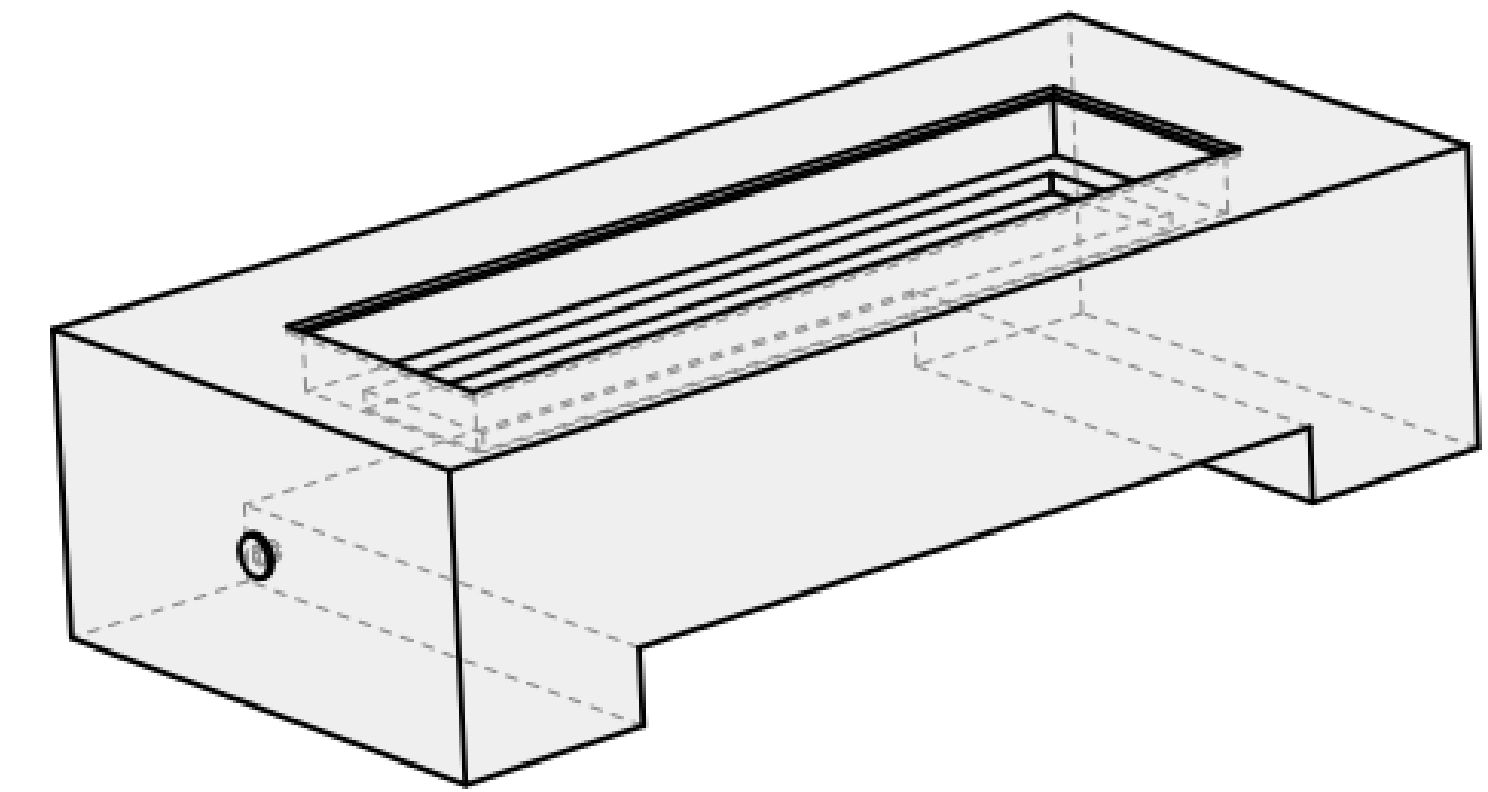

04 PERSPECTIVE