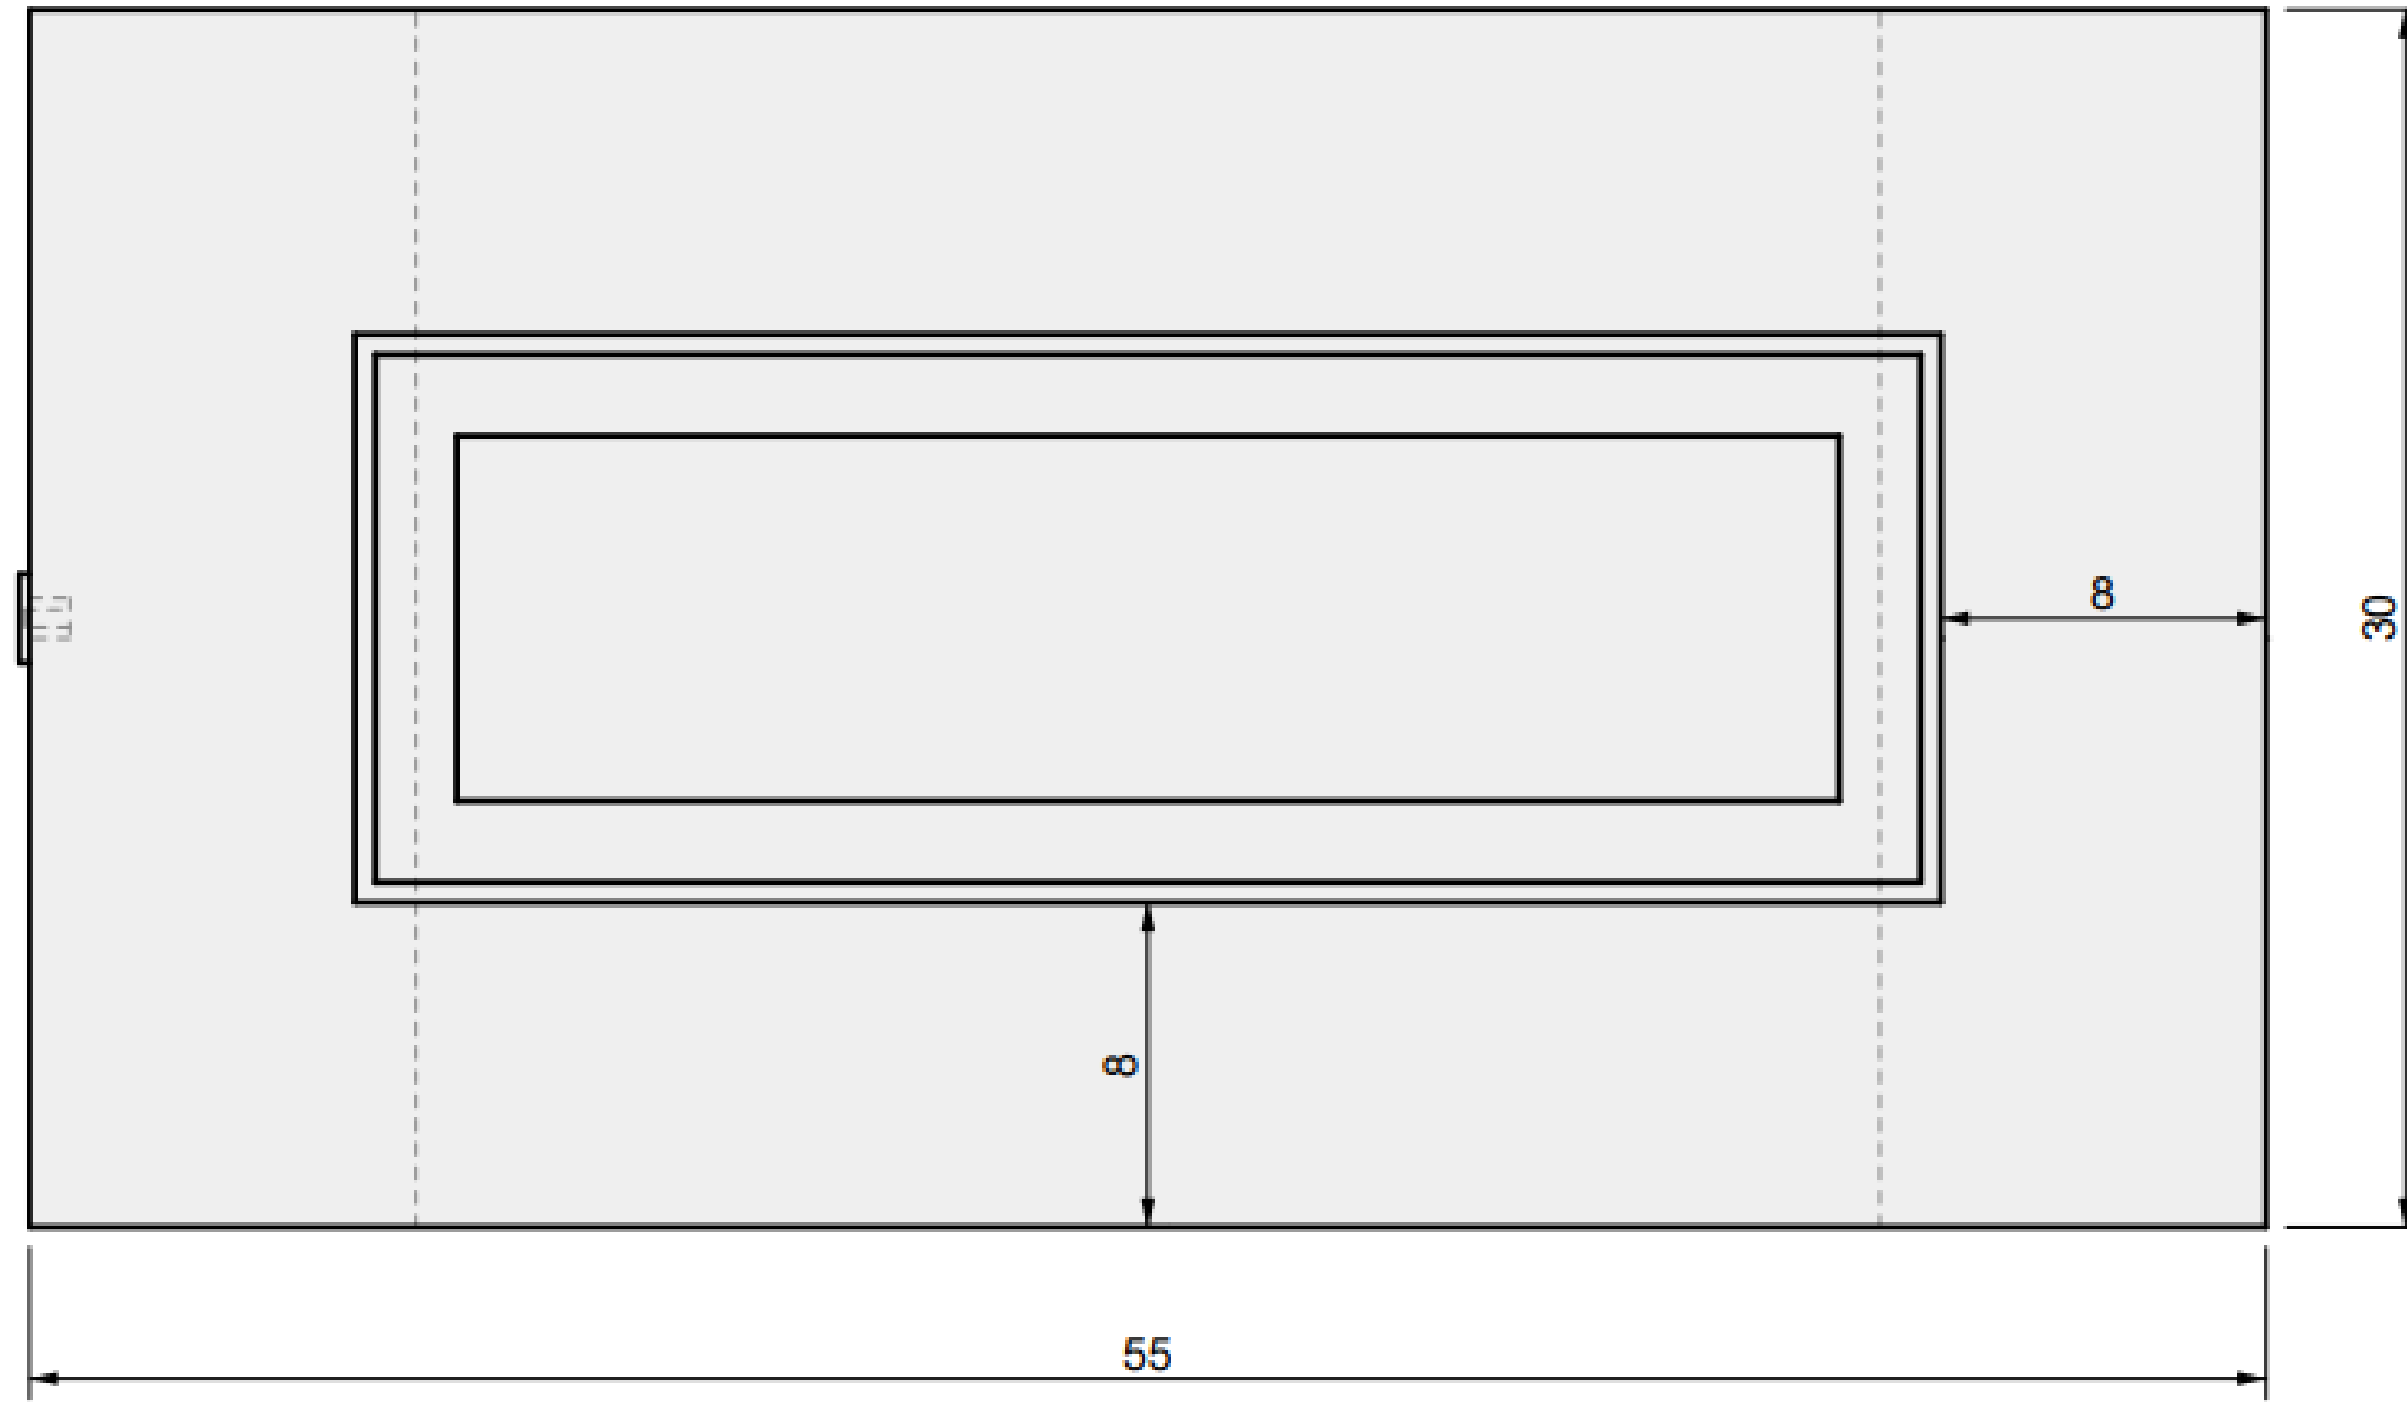

# ALUMINUM COVER

The Den Fire Table  
55"

01 TOP VIEW

02 FRONT VIEW

04 PERSPECTIVE

03 SIDE VIEW