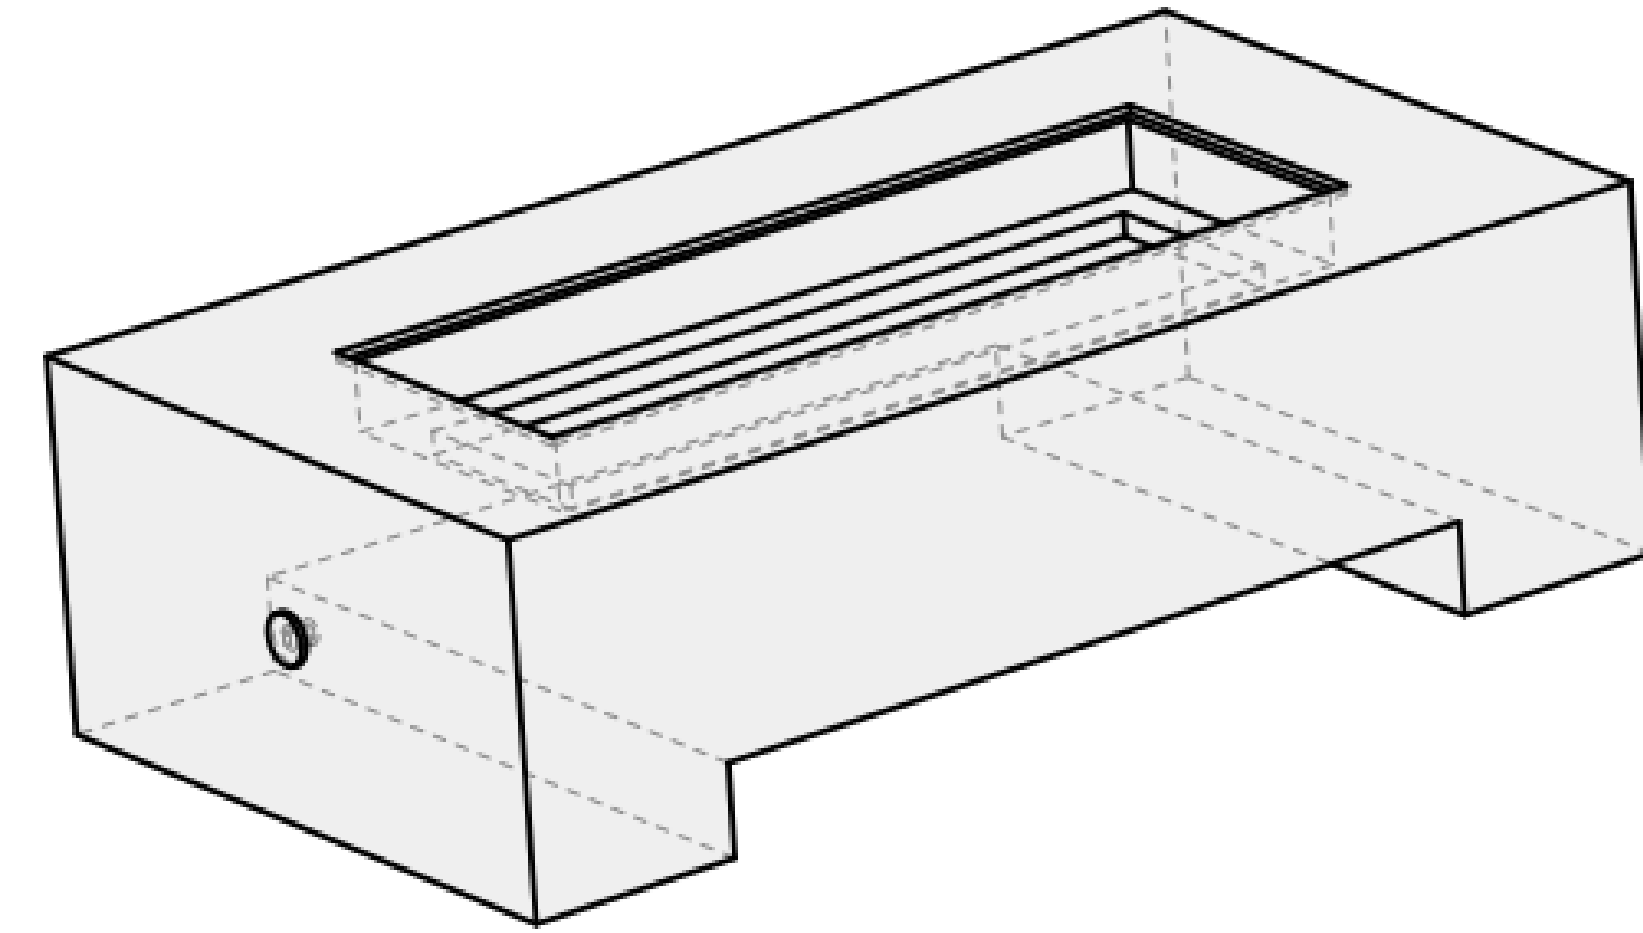

# 55 INCH

# ALUMINUM COVER

The Den Fire Table  
55"

01 TOP VIEW

02 FRONT VIEW

04 PERSPECTIVE

03 SIDE VIEW