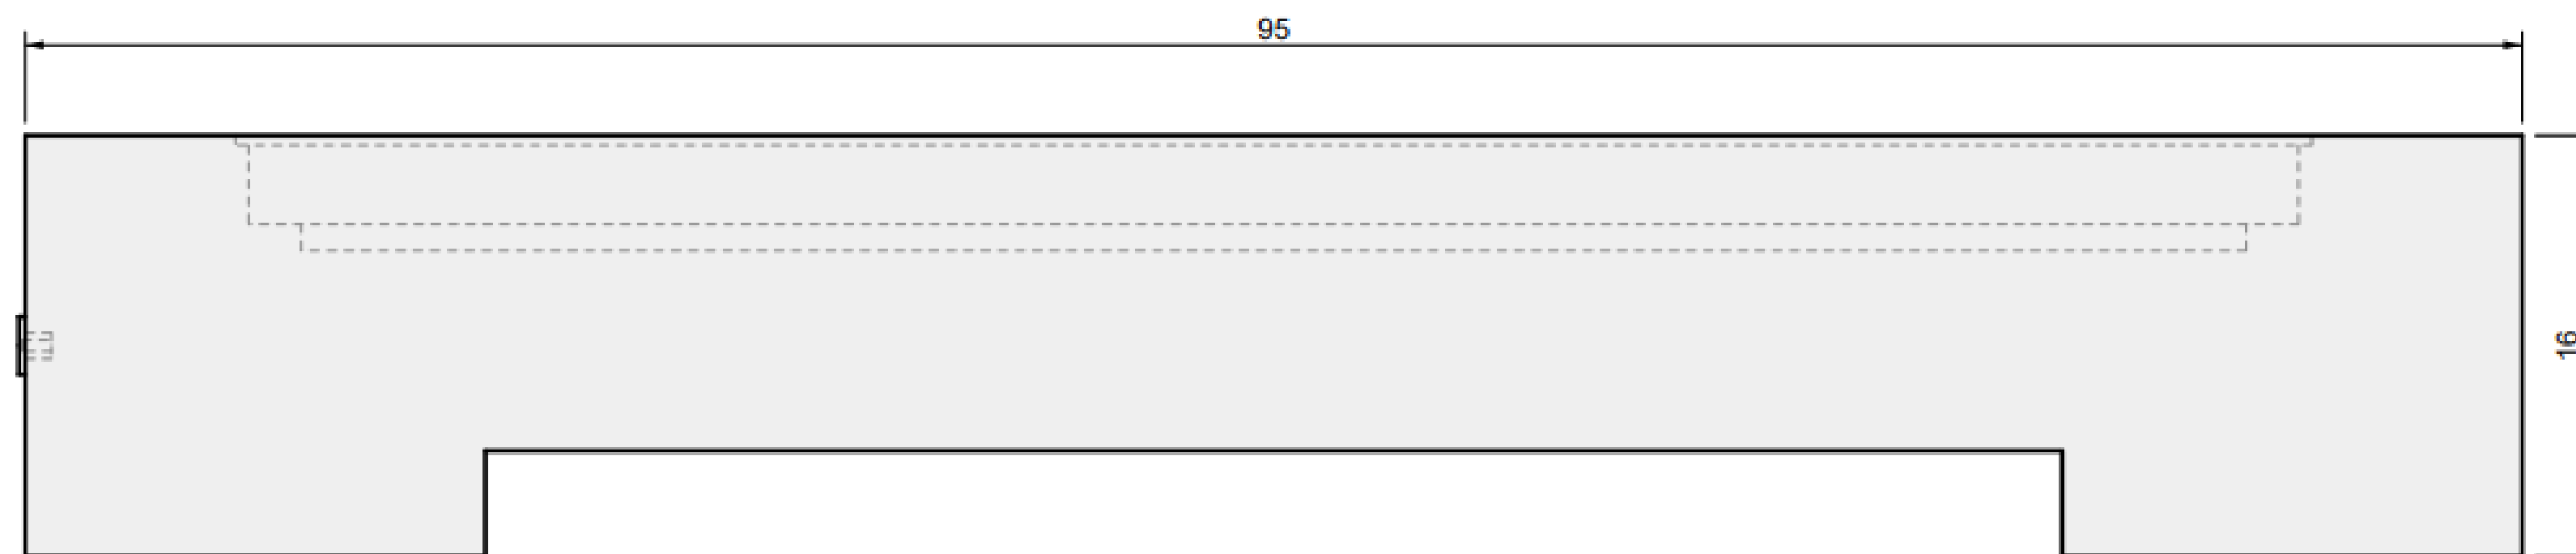

# ALUMINUM COVER

The Den Fire Table  
85"

01 TOP VIEW

04 PERSPECTIVE

02 FRONT VIEW

03 SIDE VIEW

## The Den Fire Table

04 PERSPECTIVE

01 TOP VIEW

02 FRONT VIEW

03 SIDE VIEW