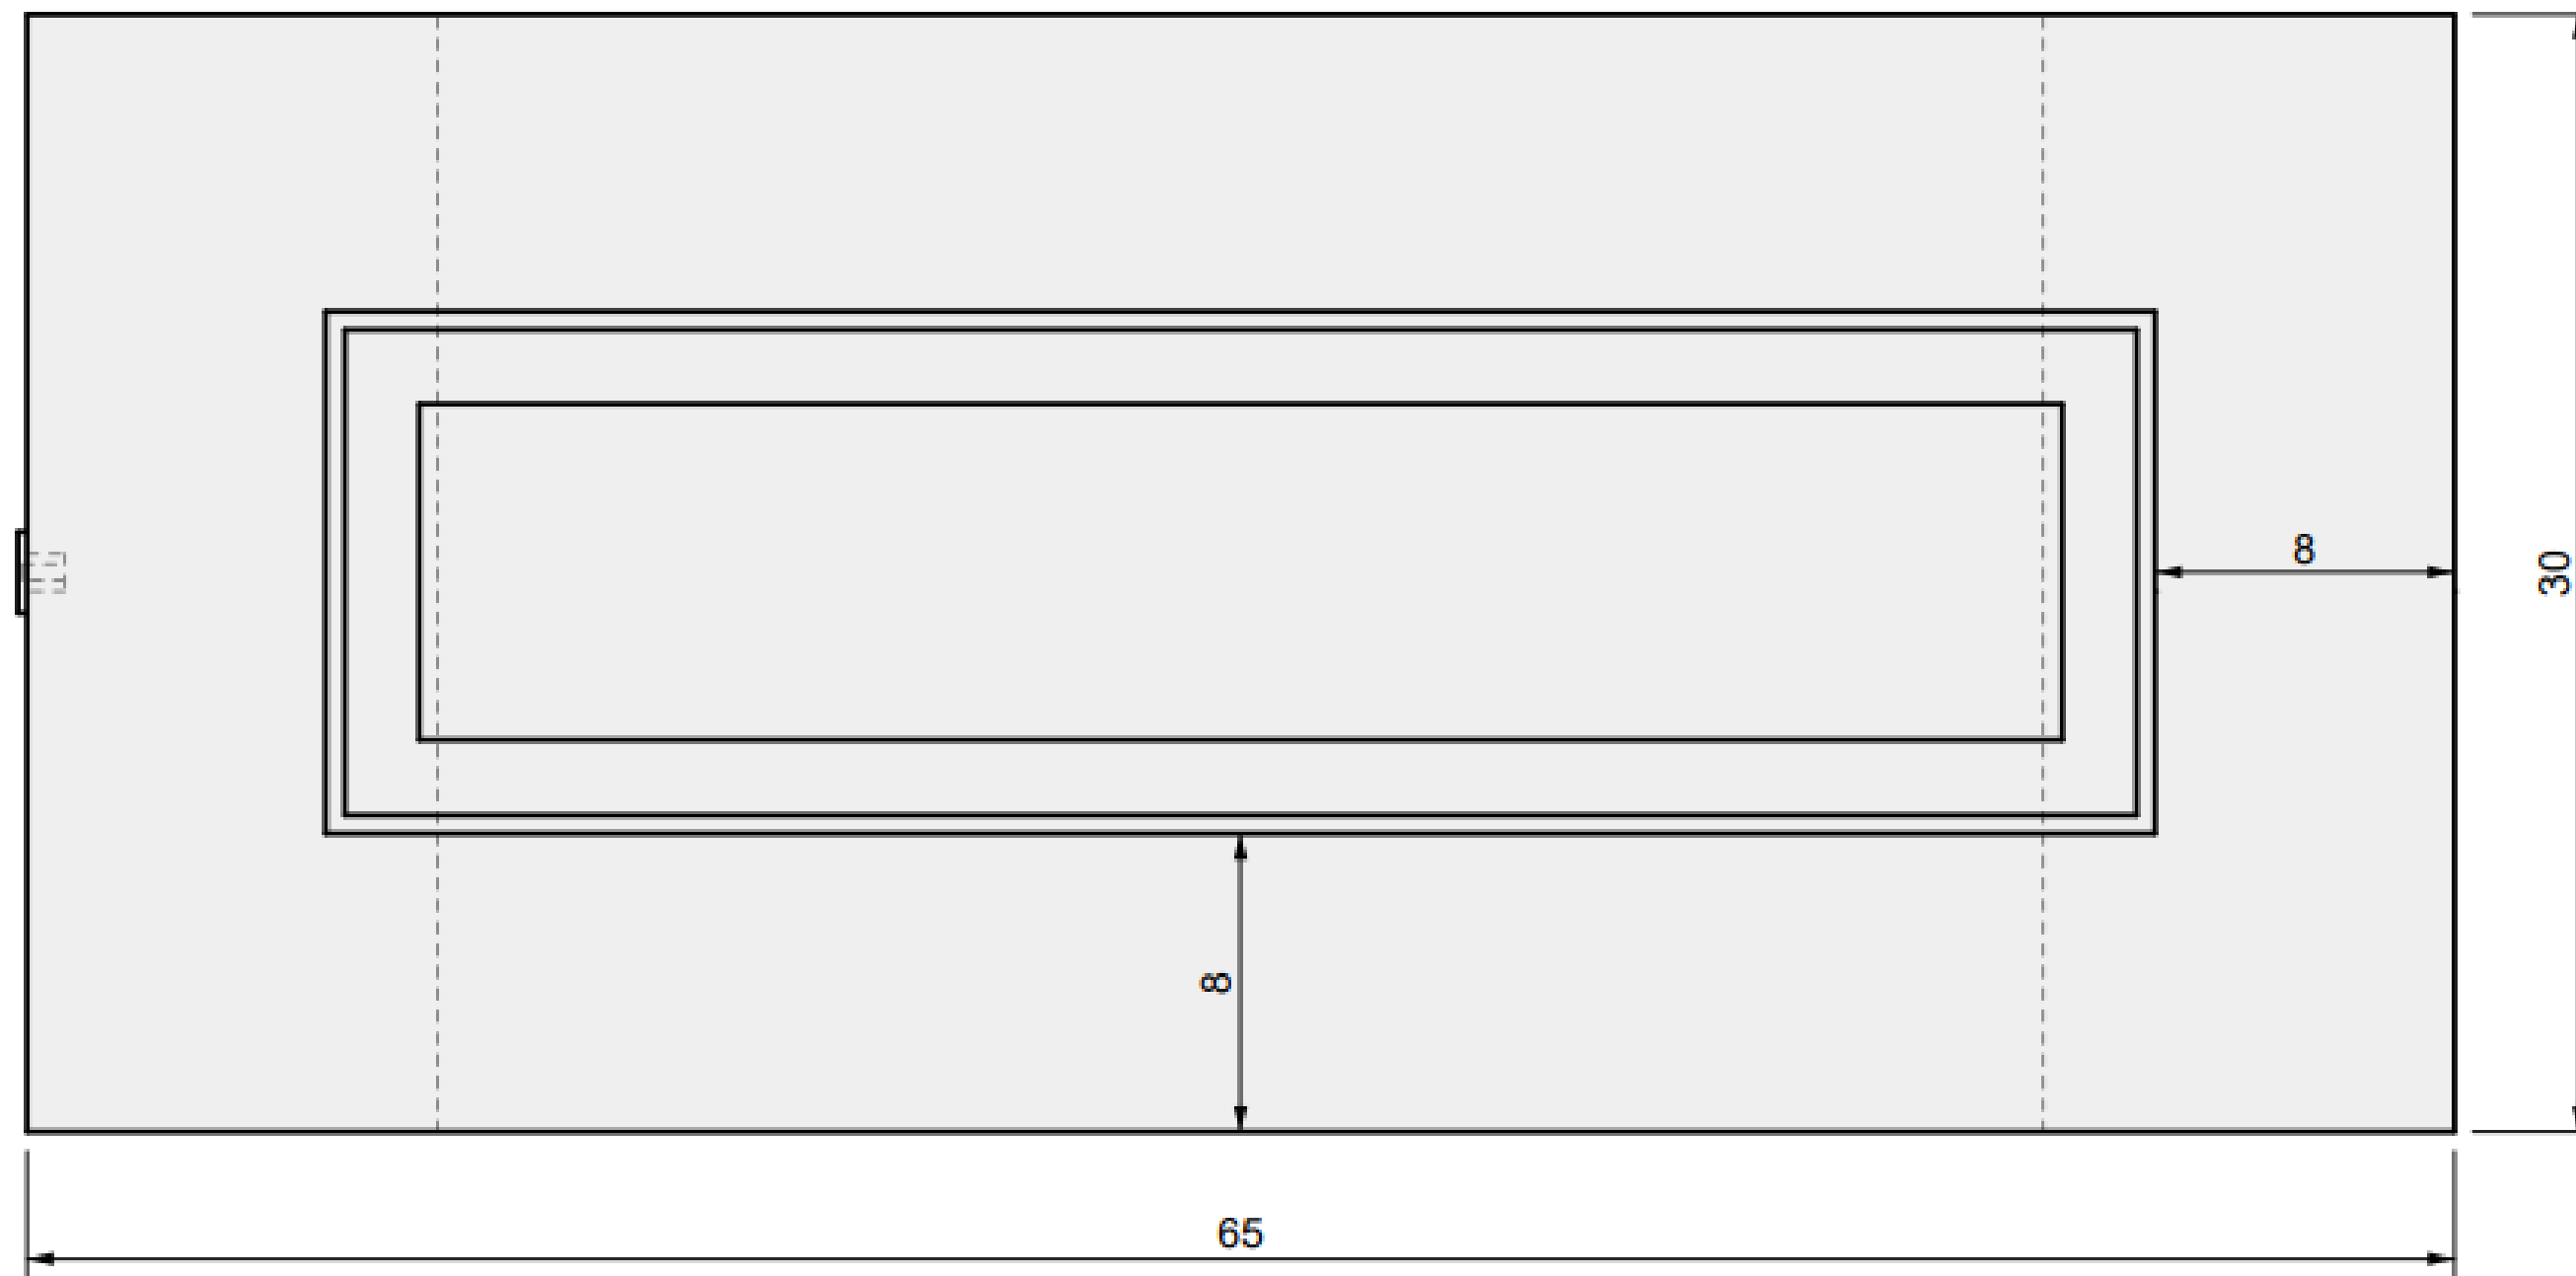

65 INCH

The Den Fire Table

01 TOP VIEW