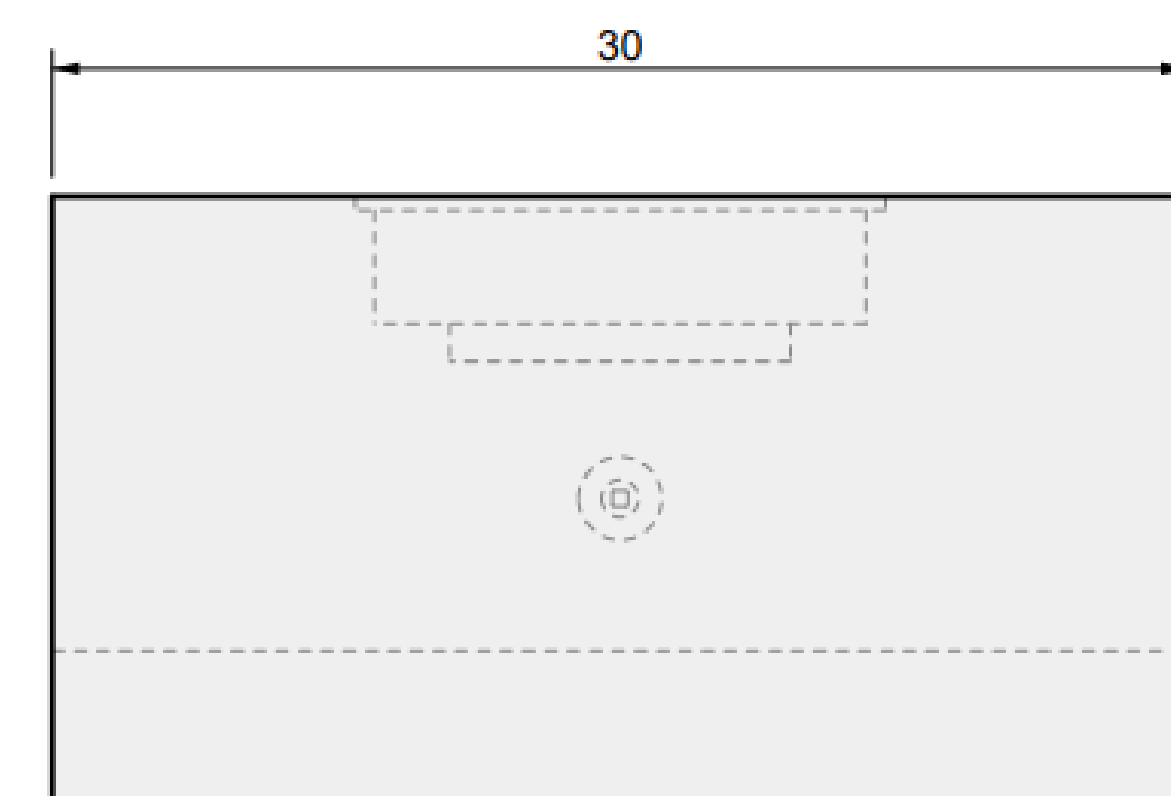

## The Den Fire Table

01 TOP VIEW

04 PERSPECTIVE

02 FRONT VIEW

03 SIDE VIEW

# ALUMINUM COVER

The Den Fire Table  
65"

01 TOP VIEW

04 PERSPECTIVE

02 FRONT VIEW

03 SIDE VIEW