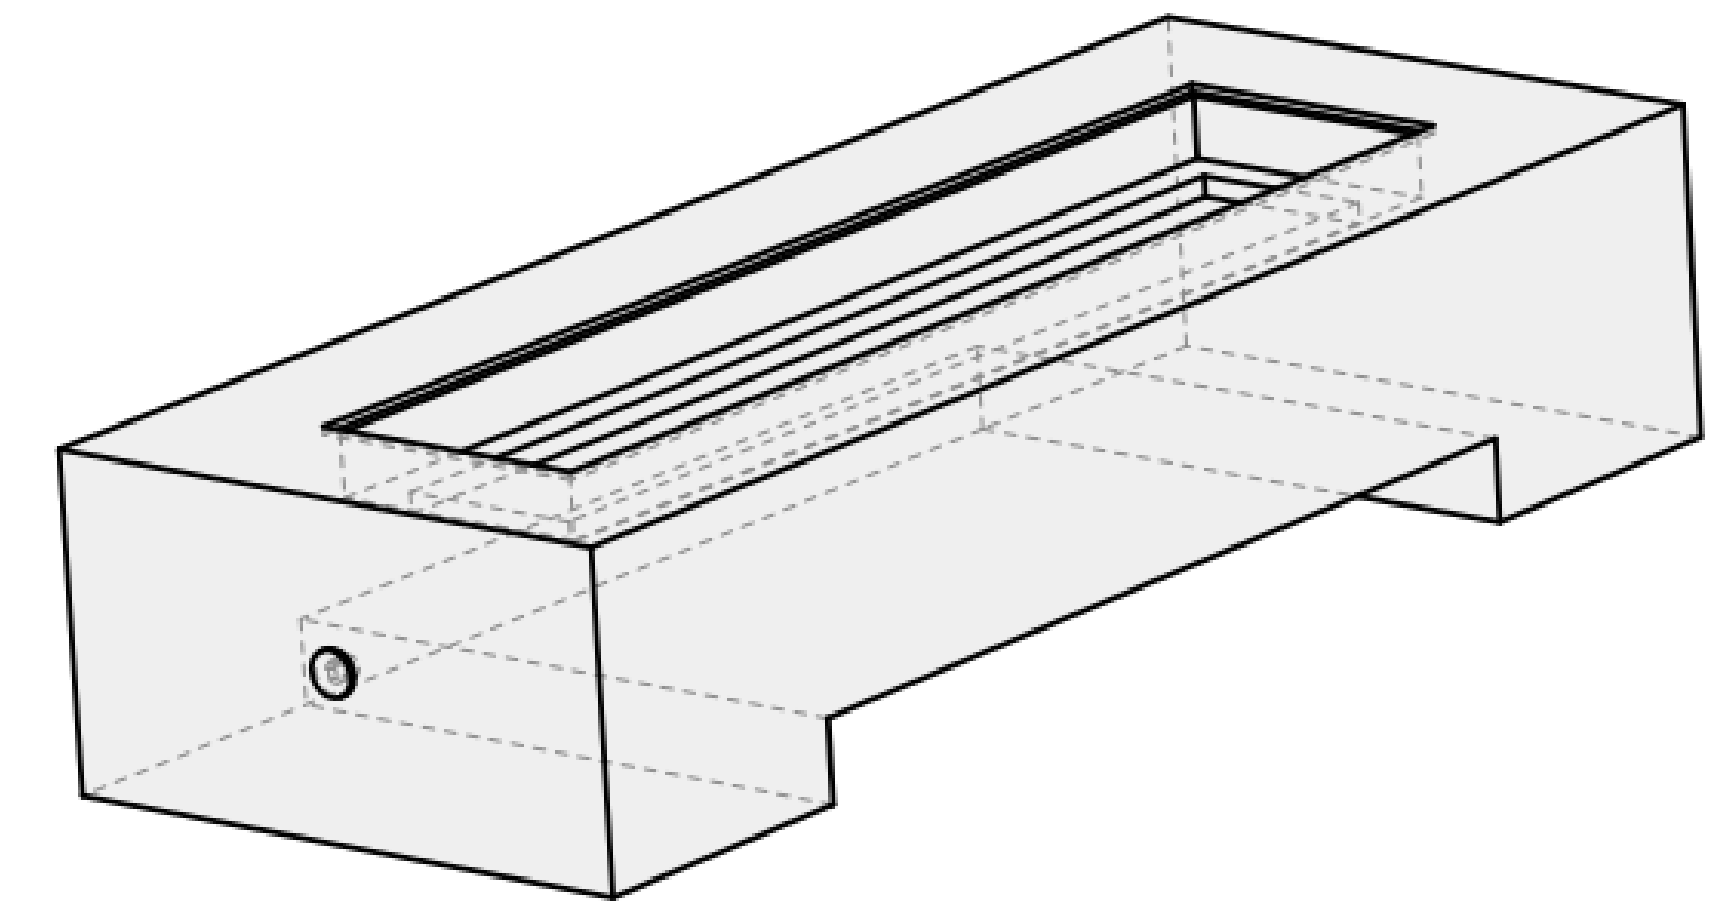

75 INCH

The Den Fire Table

01 TOP VIEW