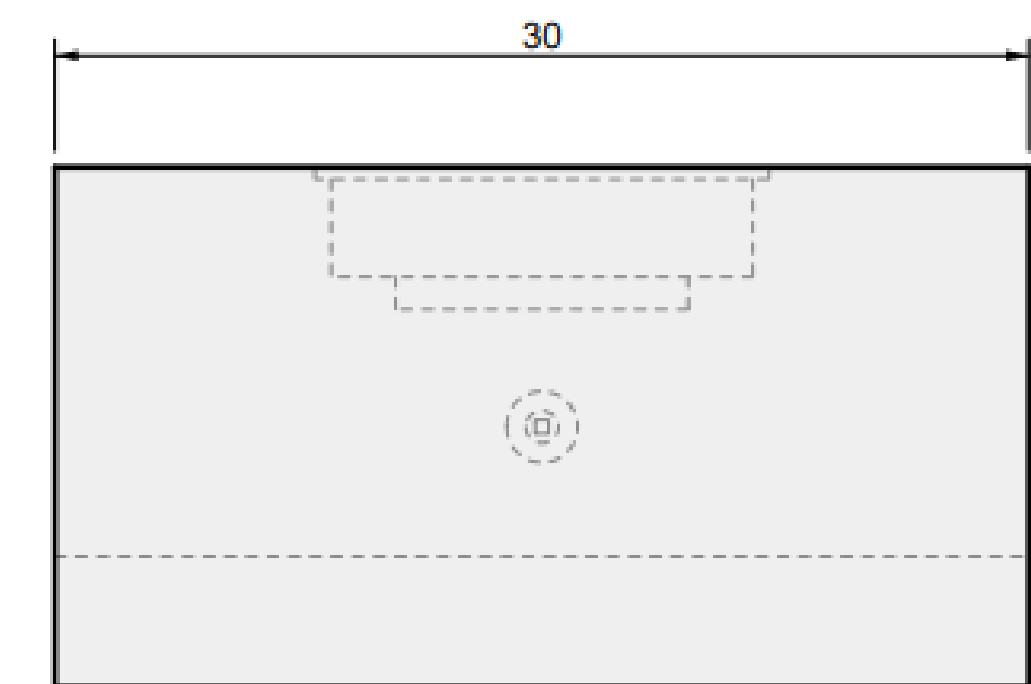

## The Den Fire Table

04 PERSPECTIVE

01 TOP VIEW

02 FRONT VIEW

03 SIDE VIEW

# ALUMINUM COVER

The Den Fire Table  
95"

01 TOP VIEW

04 PERSPECTIVE

02 FRONT VIEW

03 SIDE VIEW