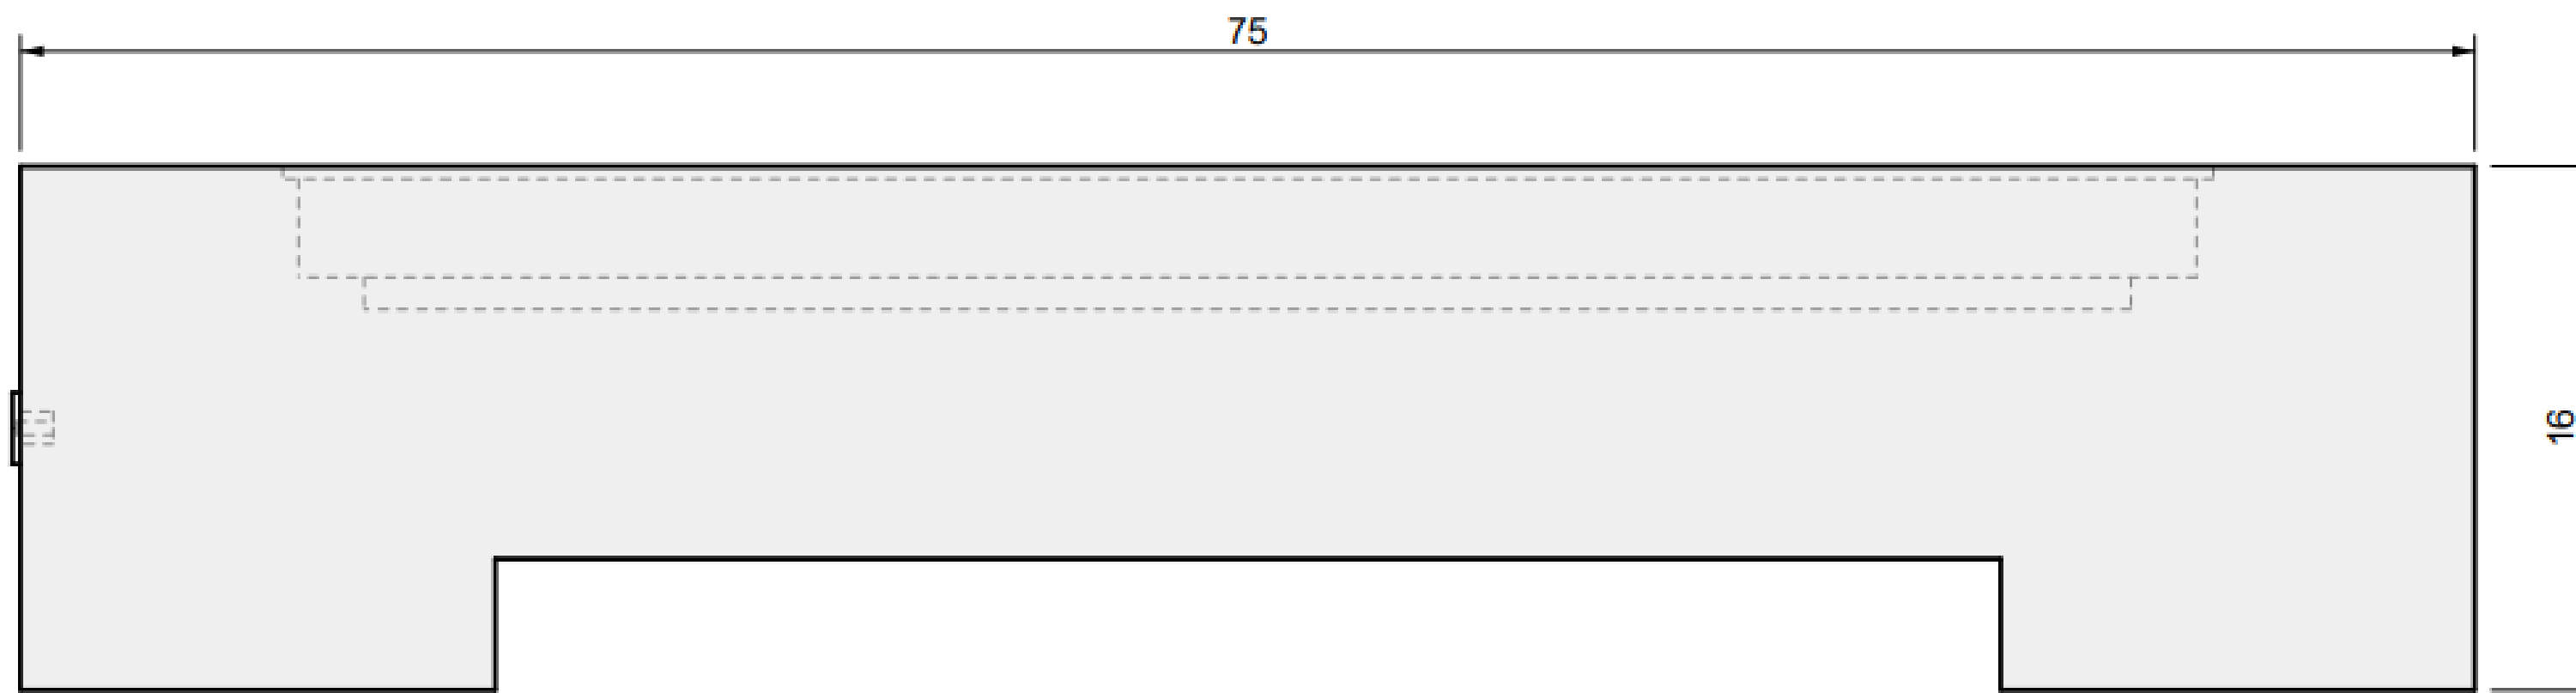

02 FRONT VIEW