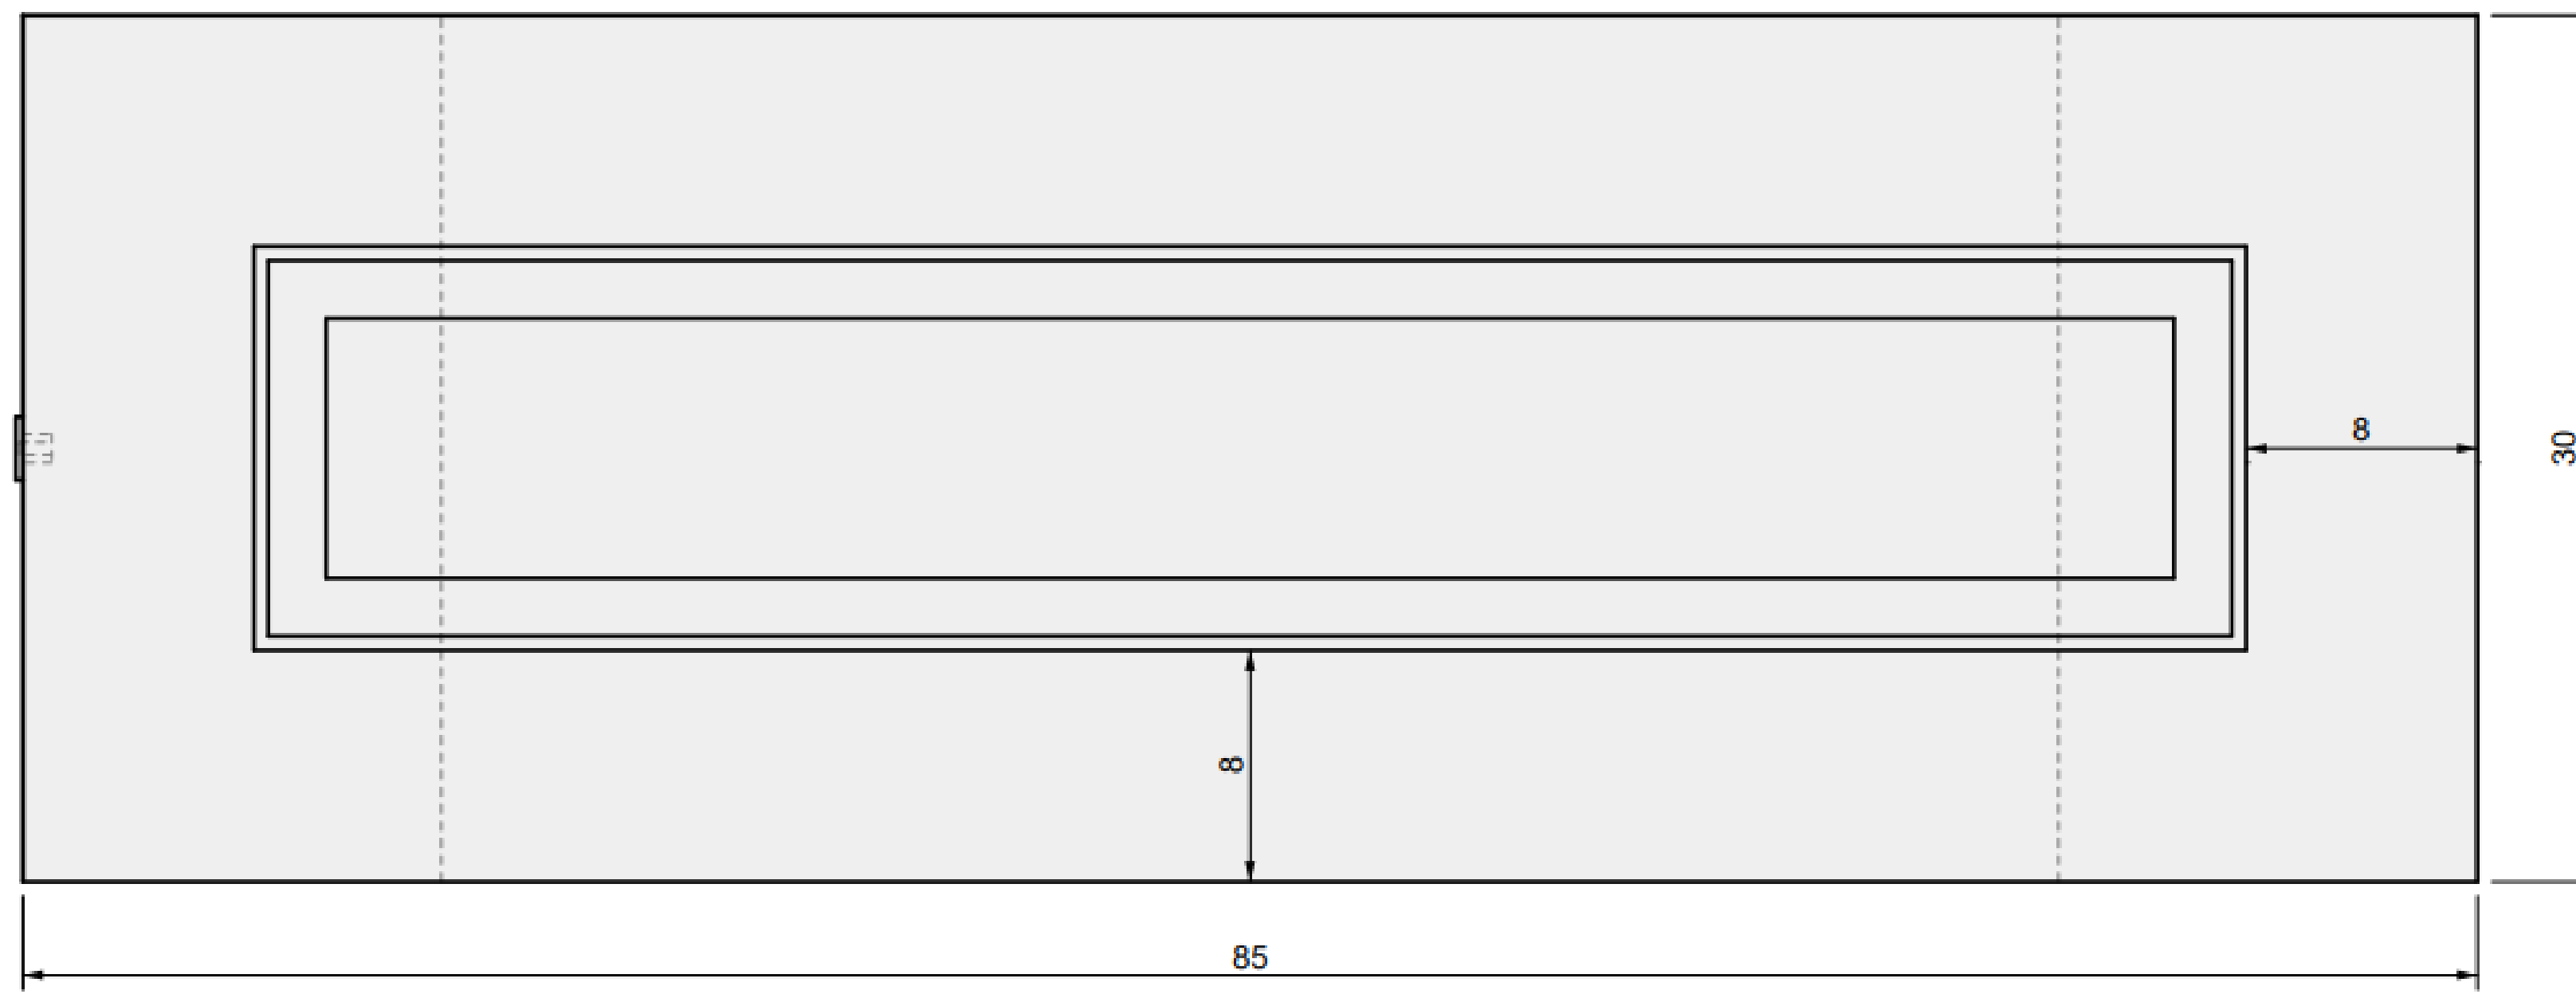

85 INCH

The Den Fire Table

04 PERSPECTIVE

01 TOP VIEW

02 FRONT VIEW

03 SIDE VIEW