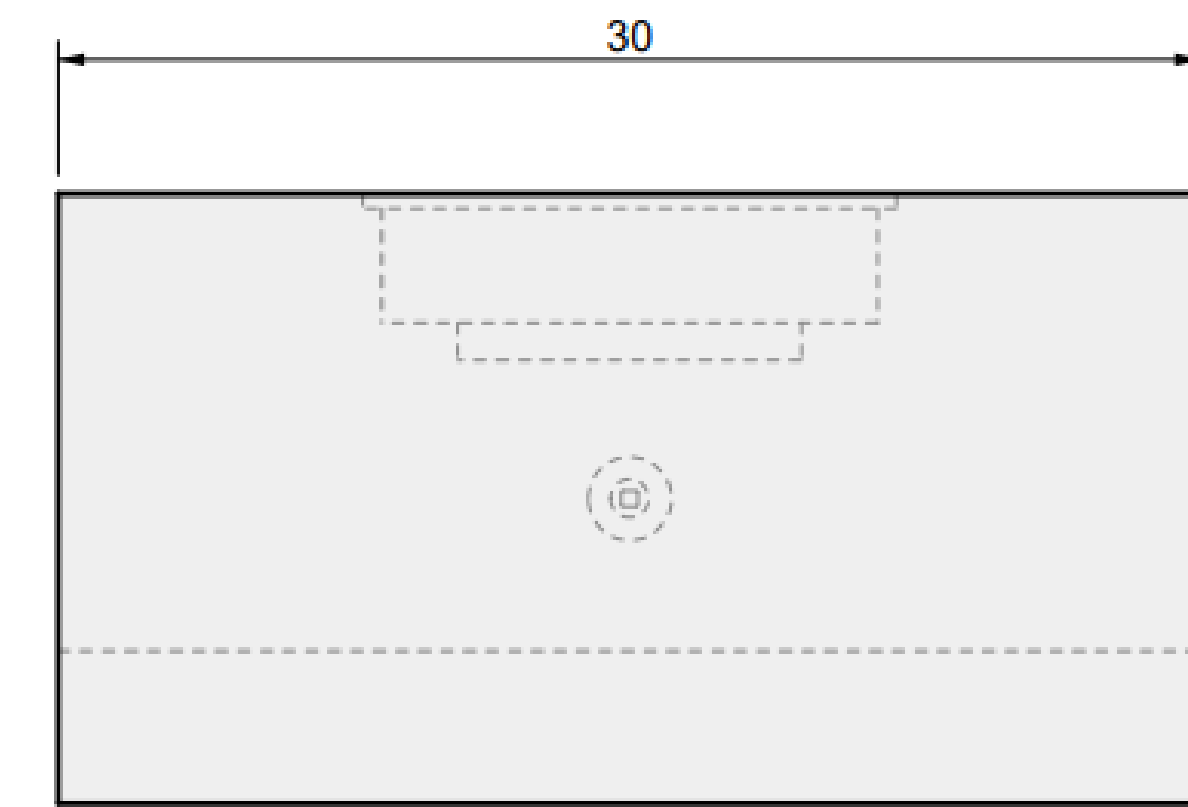

## The Den Fire Table

01 TOP VIEW

02 FRONT VIEW

04 PERSPECTIVE

03 SIDE VIEW

# ALUMINUM COVER

The Den Fire Table  
75"

04 PERSPECTIVE

01 TOP VIEW

02 FRONT VIEW

03 SIDE VIEW