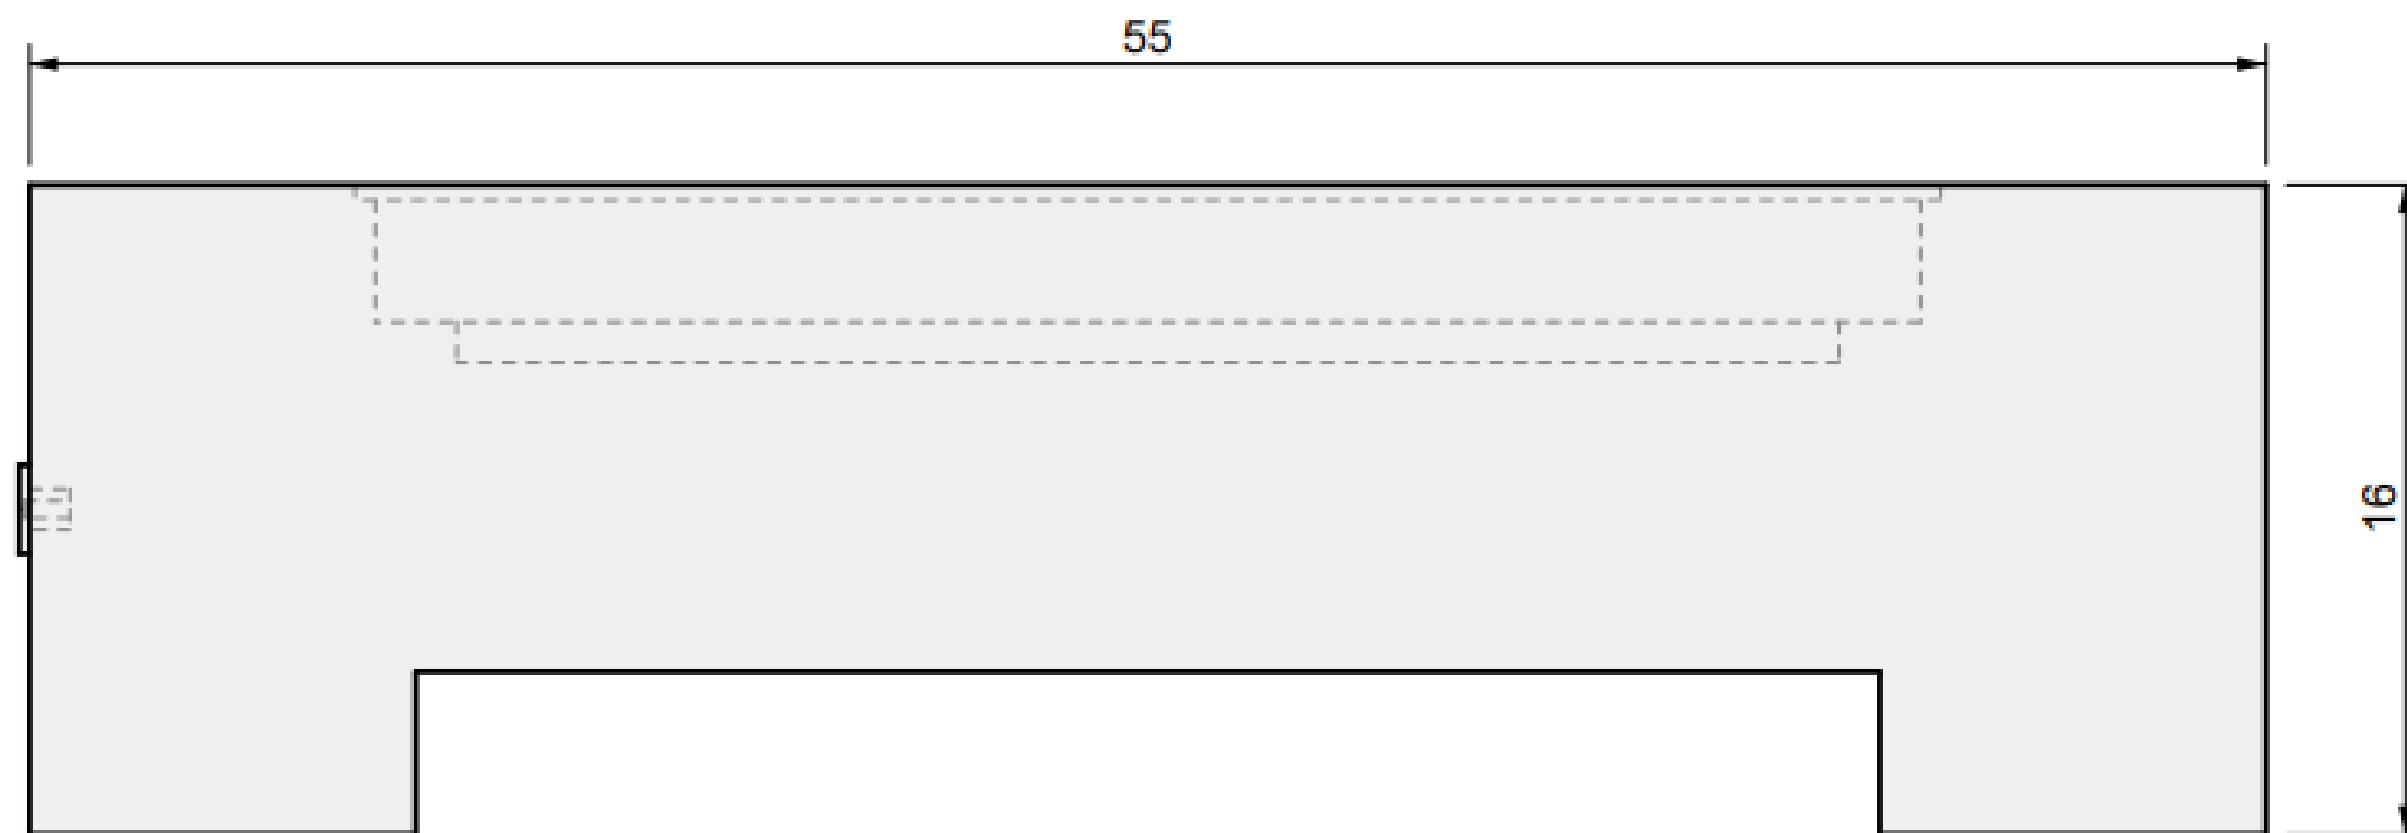

# ALUMINUM COVER

The Den Fire Table  
55"

01 TOP VIEW

02 FRONT VIEW

04 PERSPECTIVE

03 SIDE VIEW