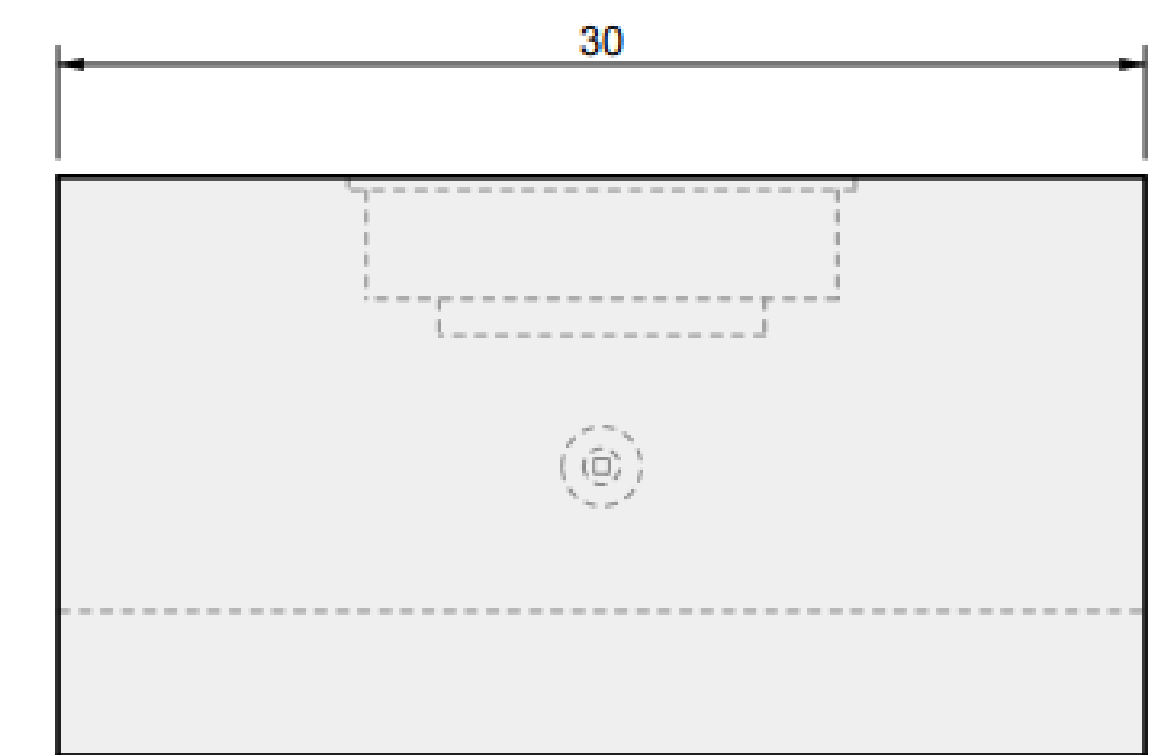

## The Den Fire Table

04 PERSPECTIVE

01 TOP VIEW

02 FRONT VIEW

03 SIDE VIEW

# ALUMINUM COVER

The Den Fire Table  
85"

01 TOP VIEW

04 PERSPECTIVE

02 FRONT VIEW

03 SIDE VIEW