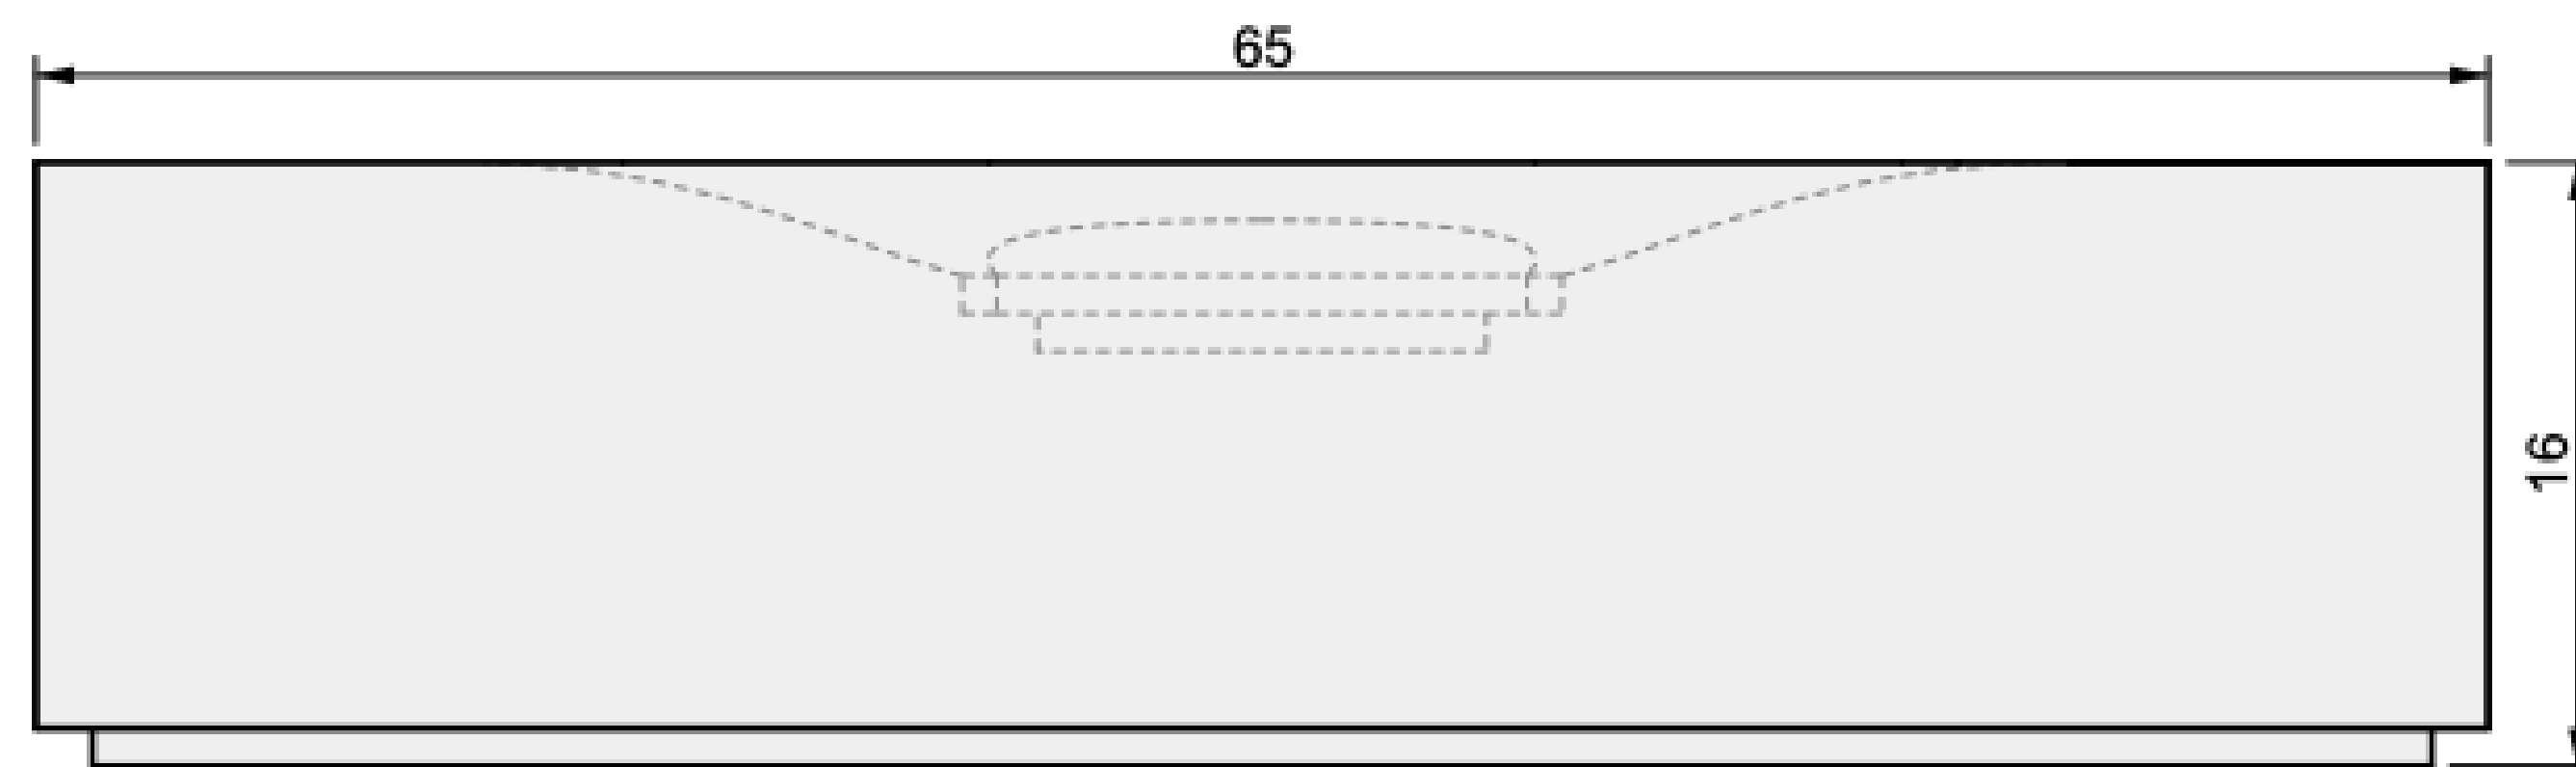

55 INCH

Nido Fire Table

65 INCH

Nido Fire Table

01 TOP VIEW

04 PERSPECTIVE

02 FRONT VIEW

03 SIDE VIEW